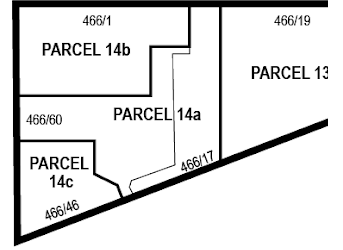

# Appendix B - Gowanus Canal Waterfront Access Plan

LAST AMENDED 11/23/2021

Map 1: Parcel Designation (11/23/21)

INSET 1

INSET 2

INSET 3

—— Tax lot line  
 453/40 Tax block / lot number

Map 2: Public Access Elements (11/23/21)