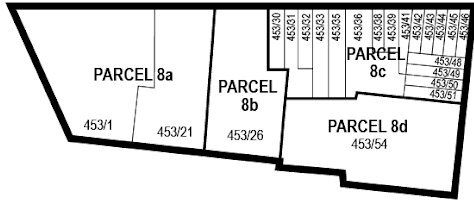

**Zoning Resolution**

THE CITY OF NEW YORK  
Eric Adams, Mayor

CITY PLANNING COMMISSION  
Anita Laremont, Chair

**Appendix B**

File generated by <https://zr.planning.nyc.gov> on 1/26/2022

# Appendix B - Gowanus Canal Waterfront Access Plan

LAST AMENDED 11/23/2021

Map 1: Parcel Designation (11/23/21)

INSET 1

INSET 2

INSET 3

—— Tax lot line  
 453/40 Tax block / lot number

Map 2: Public Access Elements (11/23/21)