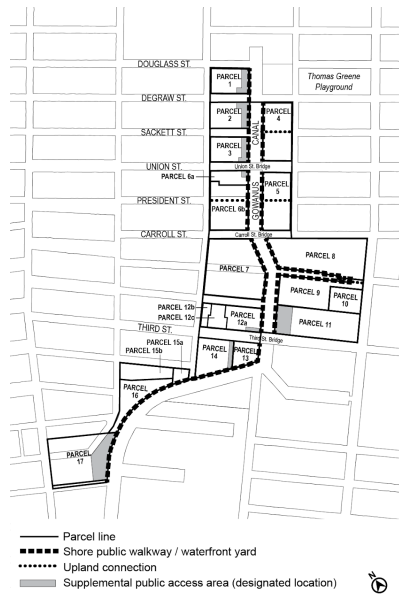

# Appendix B - Gowanus Canal Waterfront Access Plan

LAST AMENDED 11/23/2021

Map 1: Parcel Designation (11/23/21)

INSET 1

INSET 2

INSET 3

—— Tax lot line  
 453/40 Tax block / lot number

Map 2: Public Access Elements (11/23/21)

Map 3: Designated Visual Corridors (11/23/21)