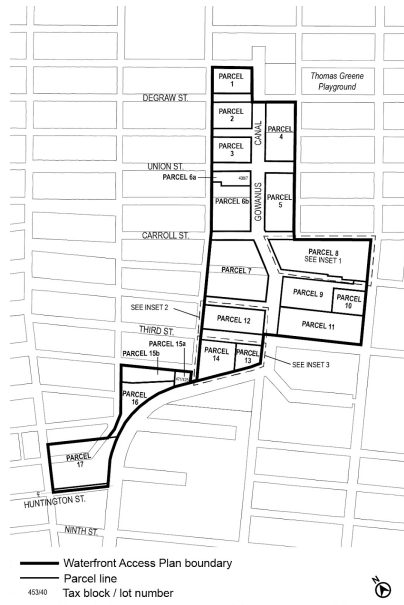

**Zoning Resolution**

THE CITY OF NEW YORK  
Eric Adams, Mayor

CITY PLANNING COMMISSION  
Anita Laremont, Chair

**Appendix B**

File generated by <https://zr.planning.nyc.gov> on 1/26/2022

# Appendix B - Gowanus Canal Waterfront Access Plan

LAST AMENDED 11/23/2021

Map 1: Parcel Designation (11/23/21)

INSET 1

INSET 2

INSET 3

—— Tax lot line  
 453/40 Tax block / lot number

Map 2: Public Access Elements (11/23/21)