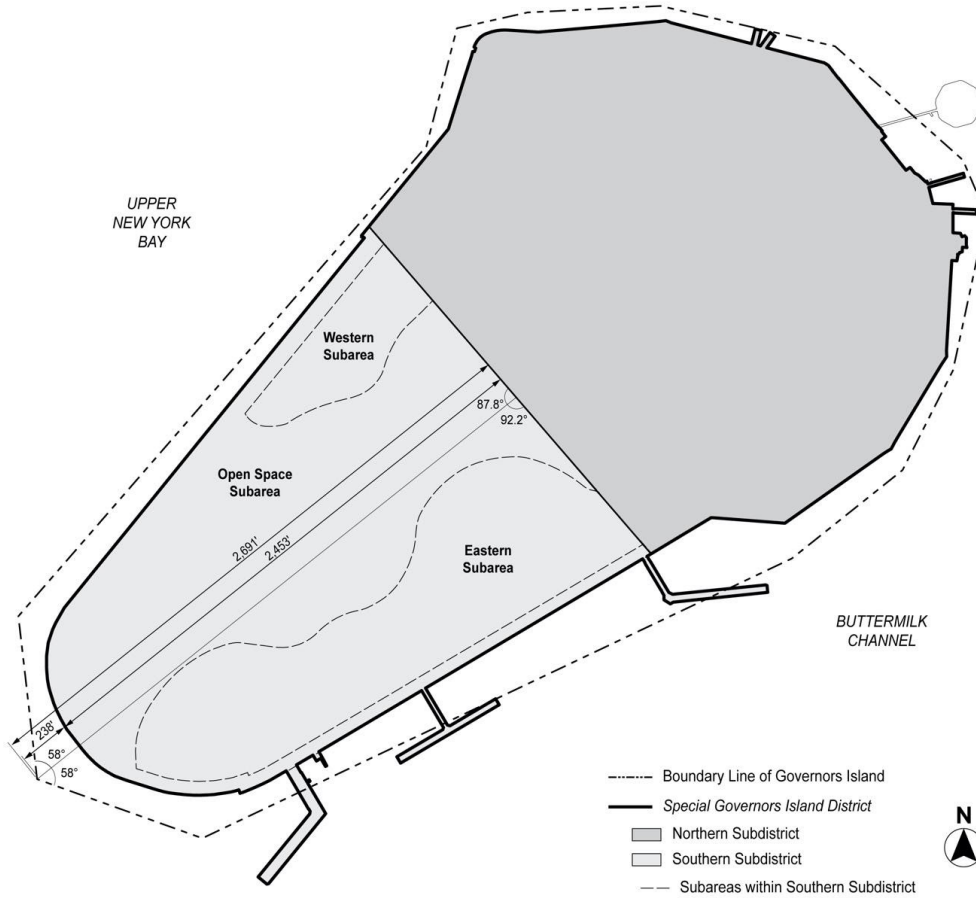

Zoning Resolution

THE CITY OF NEW YORK

Eric Adams, Mayor

CITY PLANNING COMMISSION

Daniel R. Garodnick, Chair

APPENDIX

File generated by <https://zr.planning.nyc.gov> on 12/9/2023

APPENDIX - Special Governors Island District Plan

LAST AMENDED 5/27/2021

Map 1 - Special Governors Island District, Subdistricts, and Subareas

For the purpose of dimensioning the subareas illustrated above, the dimensions shall be as shown on the surveys dated April 17, 2020, available on the Department of City Planning website.

Map 2 - Building Parcels, Primary Connection Locations and Esplanade

For the purpose of dimensioning the esplanade, the dimensions shall be as shown on the surveys dated April 17, 2020, available on the Department of City Planning website.

Map 3 - Secondary Connection Locations

Map 4 – Maximum Base Heights and Setbacks