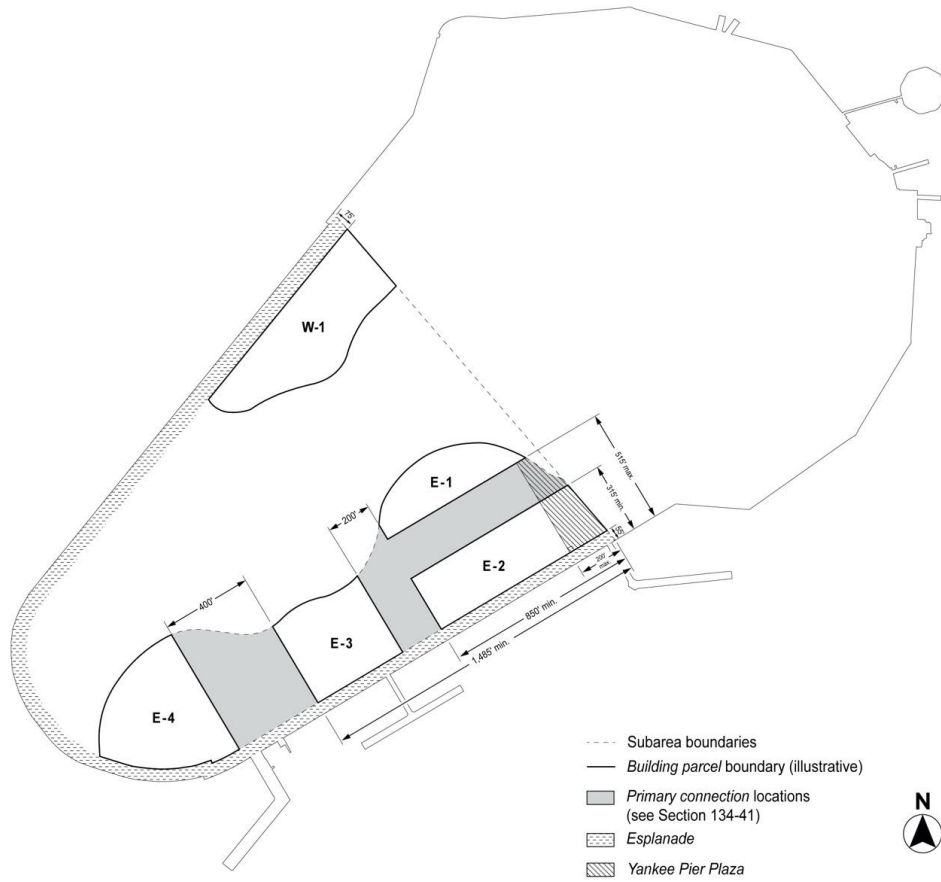

Zoning Resolution

THE CITY OF NEW YORK

Eric Adams, Mayor

CITY PLANNING COMMISSION

Daniel R. Garodnick, Chair

APPENDIX

File generated by <https://zr.planning.nyc.gov> on 8/12/2024

APPENDIX - Special Governors Island District Plan

LAST AMENDED 5/27/2021

Map 1 - Special Governors Island District, Subdistricts, and Subareas

For the purpose of dimensioning the subareas illustrated above, the dimensions shall be as shown on the surveys dated April 17, 2020, available on the Department of City Planning website.

Map 2 - Building Parcels, Primary Connection Locations and Esplanade

For the purpose of dimensioning the esplanade, the dimensions shall be as shown on the surveys dated April 17, 2020, available on the Department of City Planning website.

Map 3 - Secondary Connection Locations

Map 4 – Maximum Base Heights and Setbacks