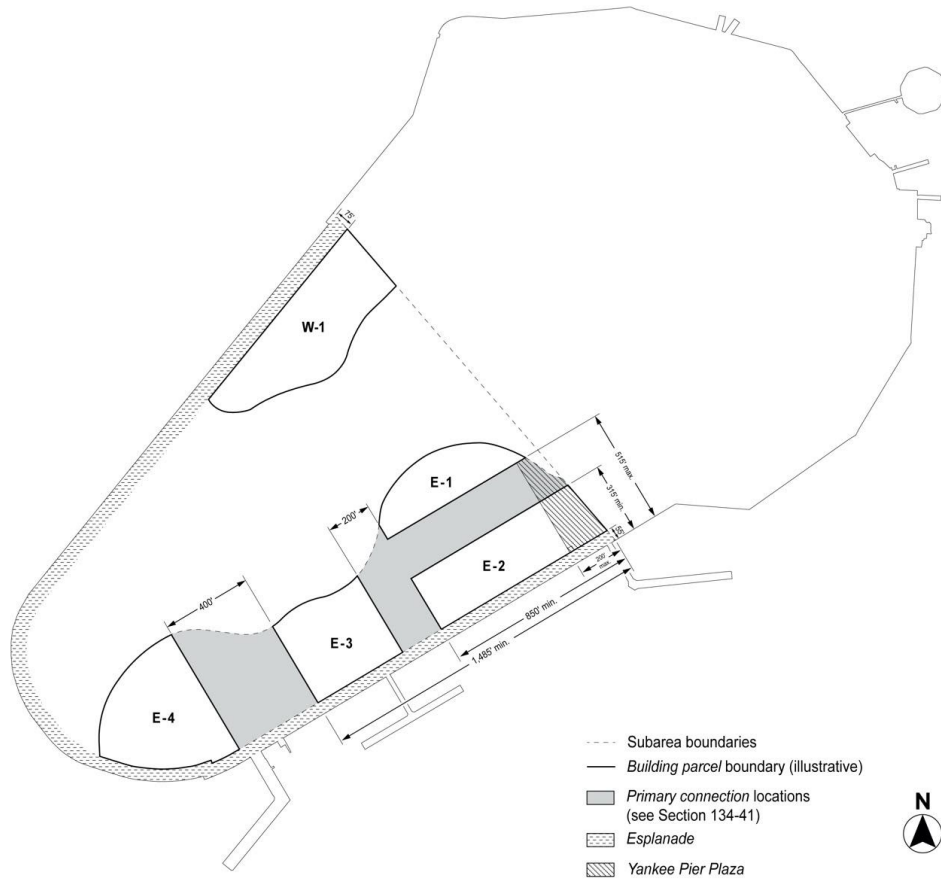

Zoning Resolution

THE CITY OF NEW YORK

Eric Adams, Mayor

CITY PLANNING COMMISSION

Daniel R. Garodnick, Chair

APPENDIX

File generated by <https://zr.planning.nyc.gov> on 12/9/2023

APPENDIX - Special Governors Island District Plan

LAST AMENDED 5/27/2021

Map 1 - Special Governors Island District, Subdistricts, and Subareas

For the purpose of dimensioning the subareas illustrated above, the dimensions shall be as shown on the surveys dated April 17, 2020, available on the Department of City Planning website.

Map 2 - Building Parcels, Primary Connection Locations and Esplanade

For the purpose of dimensioning the esplanade, the dimensions shall be as shown on the surveys dated April 17, 2020, available on the Department of City Planning website.

Map 3 - Secondary Connection Locations

Map 4 – Maximum Base Heights and Setbacks