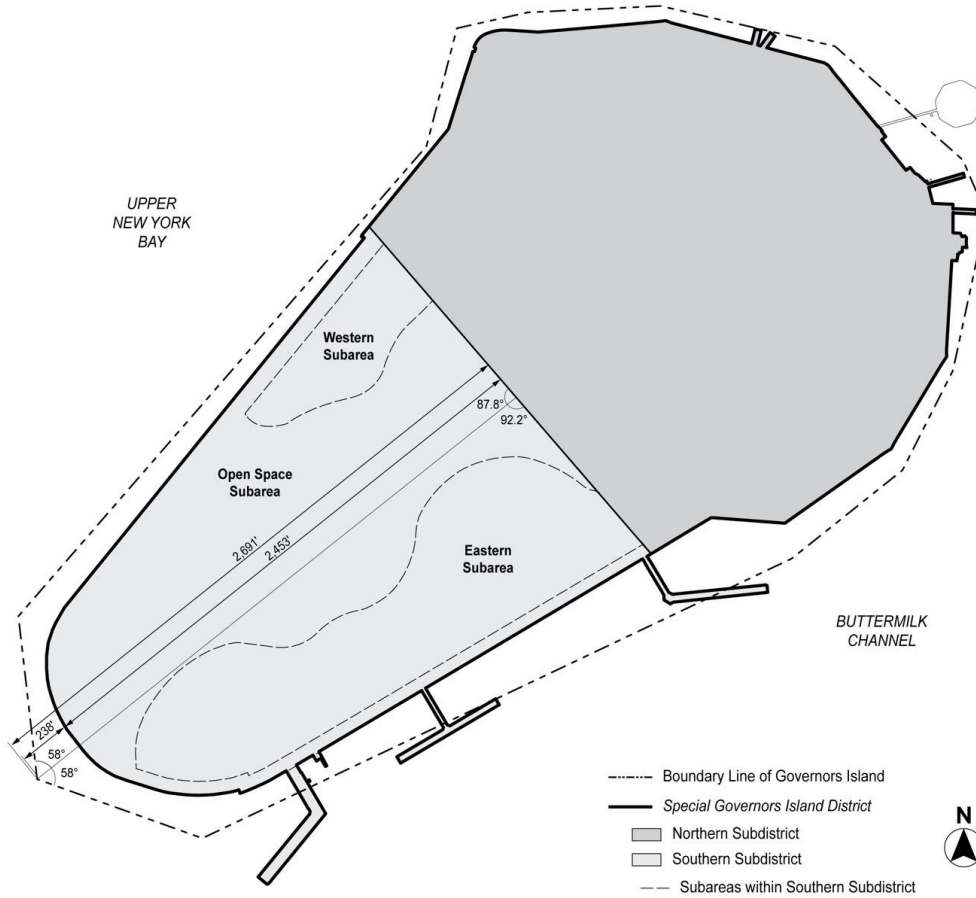

Zoning Resolution

THE CITY OF NEW YORK

Eric Adams, Mayor

CITY PLANNING COMMISSION

Daniel R. Garodnick, Chair

APPENDIX

File generated by <https://zr.planning.nyc.gov> on 8/12/2024

APPENDIX - Special Governors Island District Plan

LAST AMENDED 5/27/2021

Map 1 - Special Governors Island District, Subdistricts, and Subareas

For the purpose of dimensioning the subareas illustrated above, the dimensions shall be as shown on the surveys dated April 17, 2020, available on the Department of City Planning website.

Map 2 - Building Parcels, Primary Connection Locations and Esplanade

For the purpose of dimensioning the esplanade, the dimensions shall be as shown on the surveys dated April 17, 2020, available on the Department of City Planning website.

Map 3 - Secondary Connection Locations

Map 4 – Maximum Base Heights and Setbacks