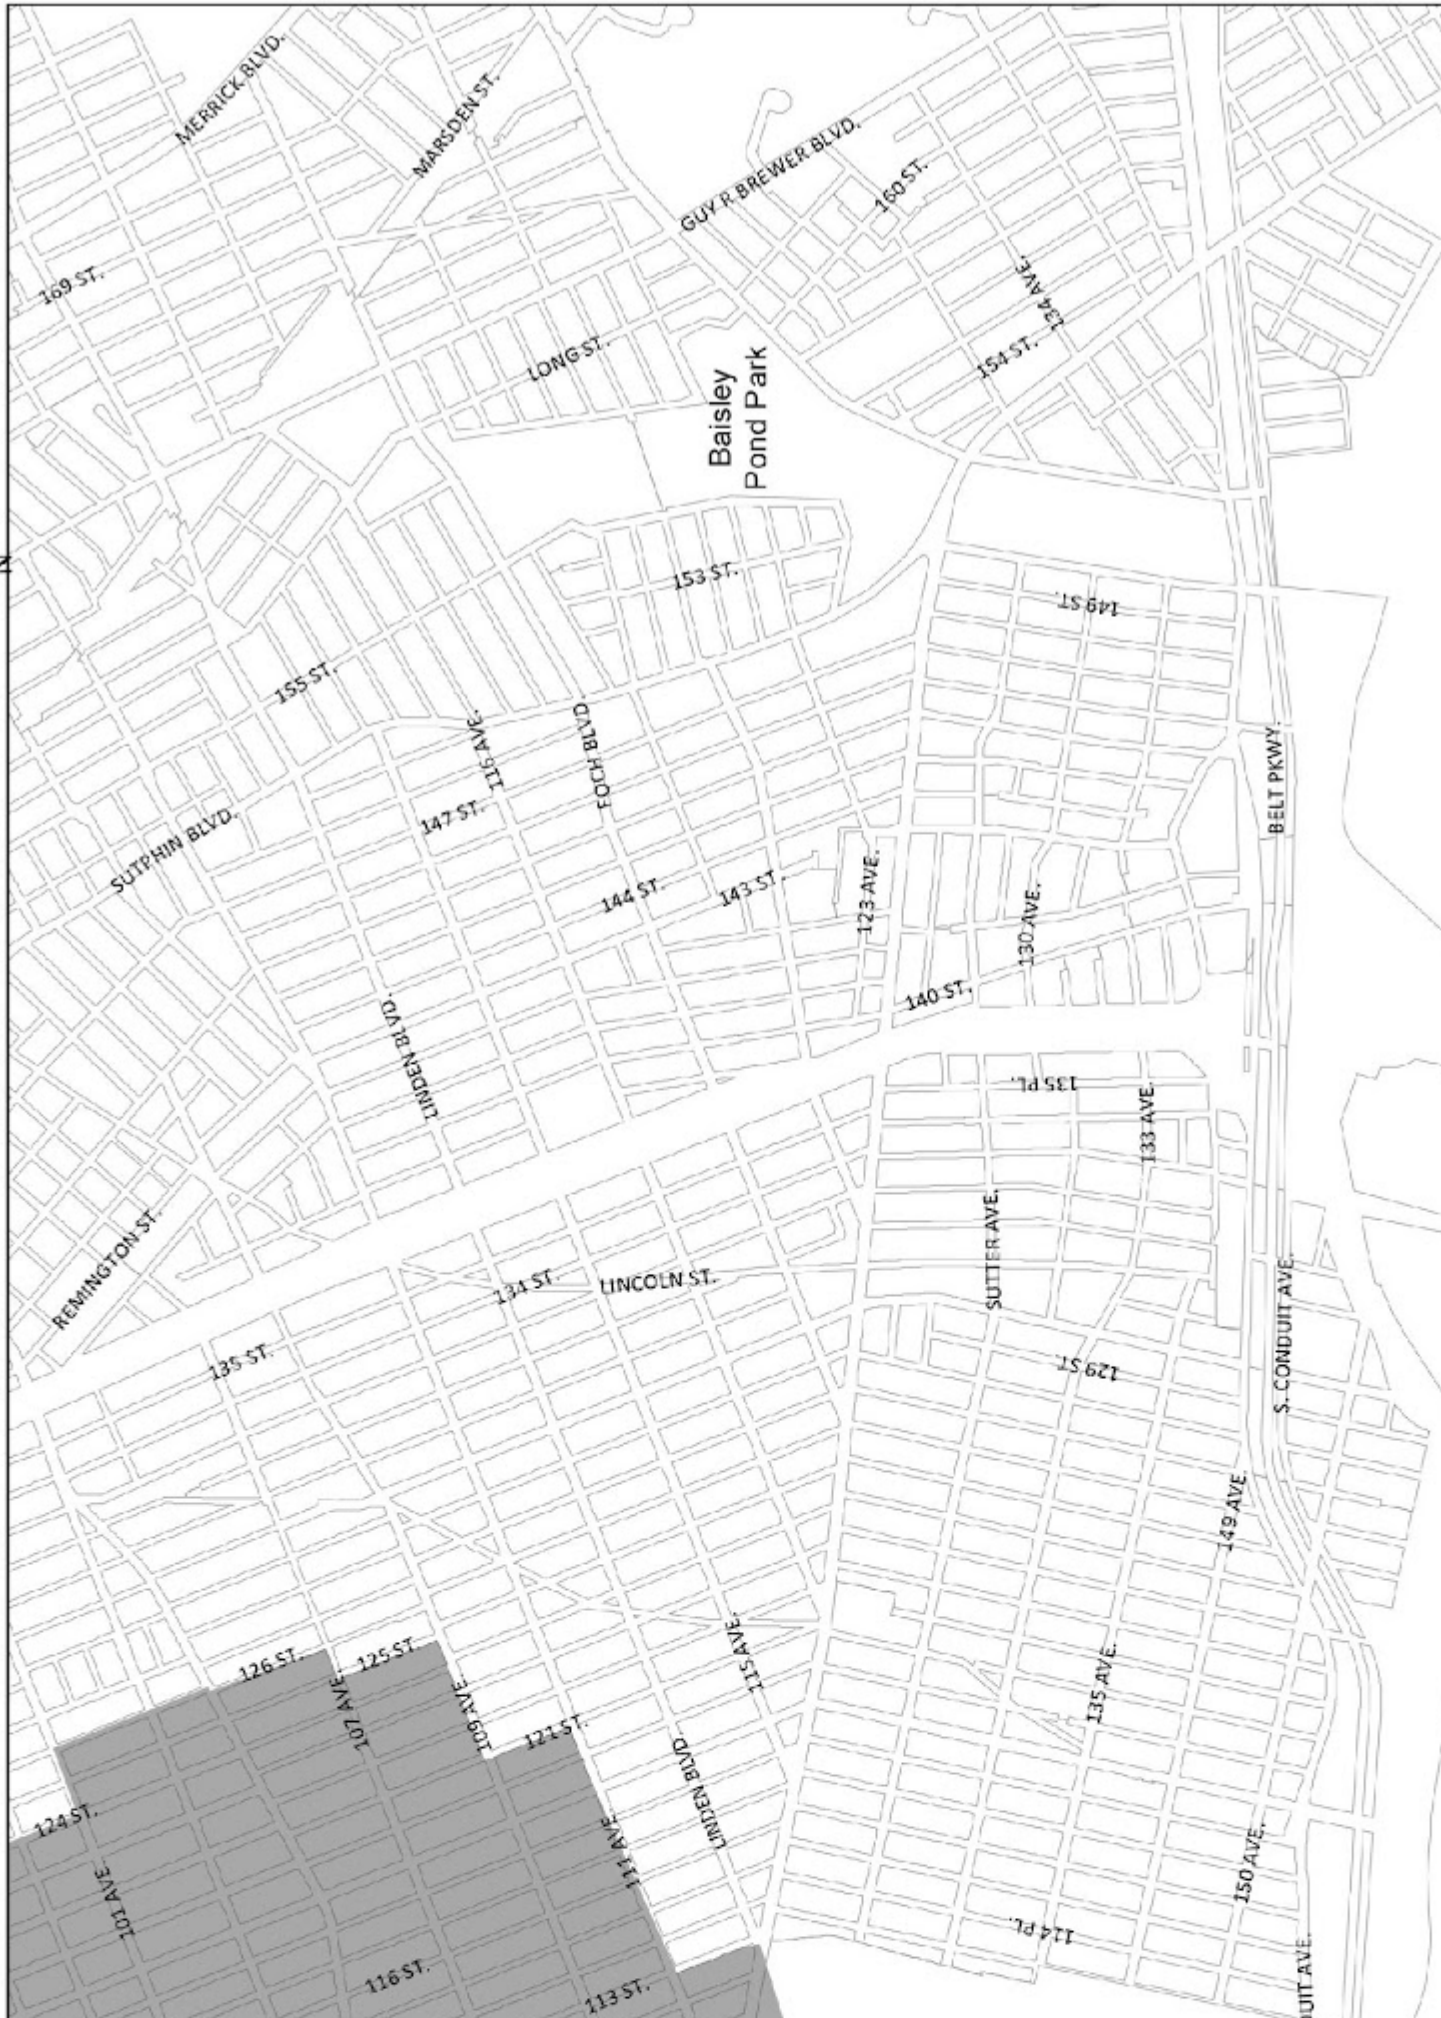

The boundaries shown on the maps in this APPENDIX include:

all of Manhattan Community Districts 9, 10, 11 and 12;

all of Bronx Community Districts 1, 2, 4, 5, 6 and 7; and

all of Brooklyn Community Districts 1, 2, 3, 4, 6, 7, 8, 9 and 16.

Transit Zone Map 7

Transit Zone

0 0.25 0.5 Miles

Transit Zone Map 8

Transit Zone

0.5 Miles
0.25
0

Transit Zone Map 9

Transit Zone

0.5 Miles
0.25
0

Transit Zone Map 10

Transit Zone

0.5 Miles
0.25
0

Transit Zone Map 11

Transit Zone

Transit Zone Map 12

Transit Zone Map 13

Transit Zone Map 14

Transit Zone Map 15

Transit Zone

0.5 Miles
0.25
0