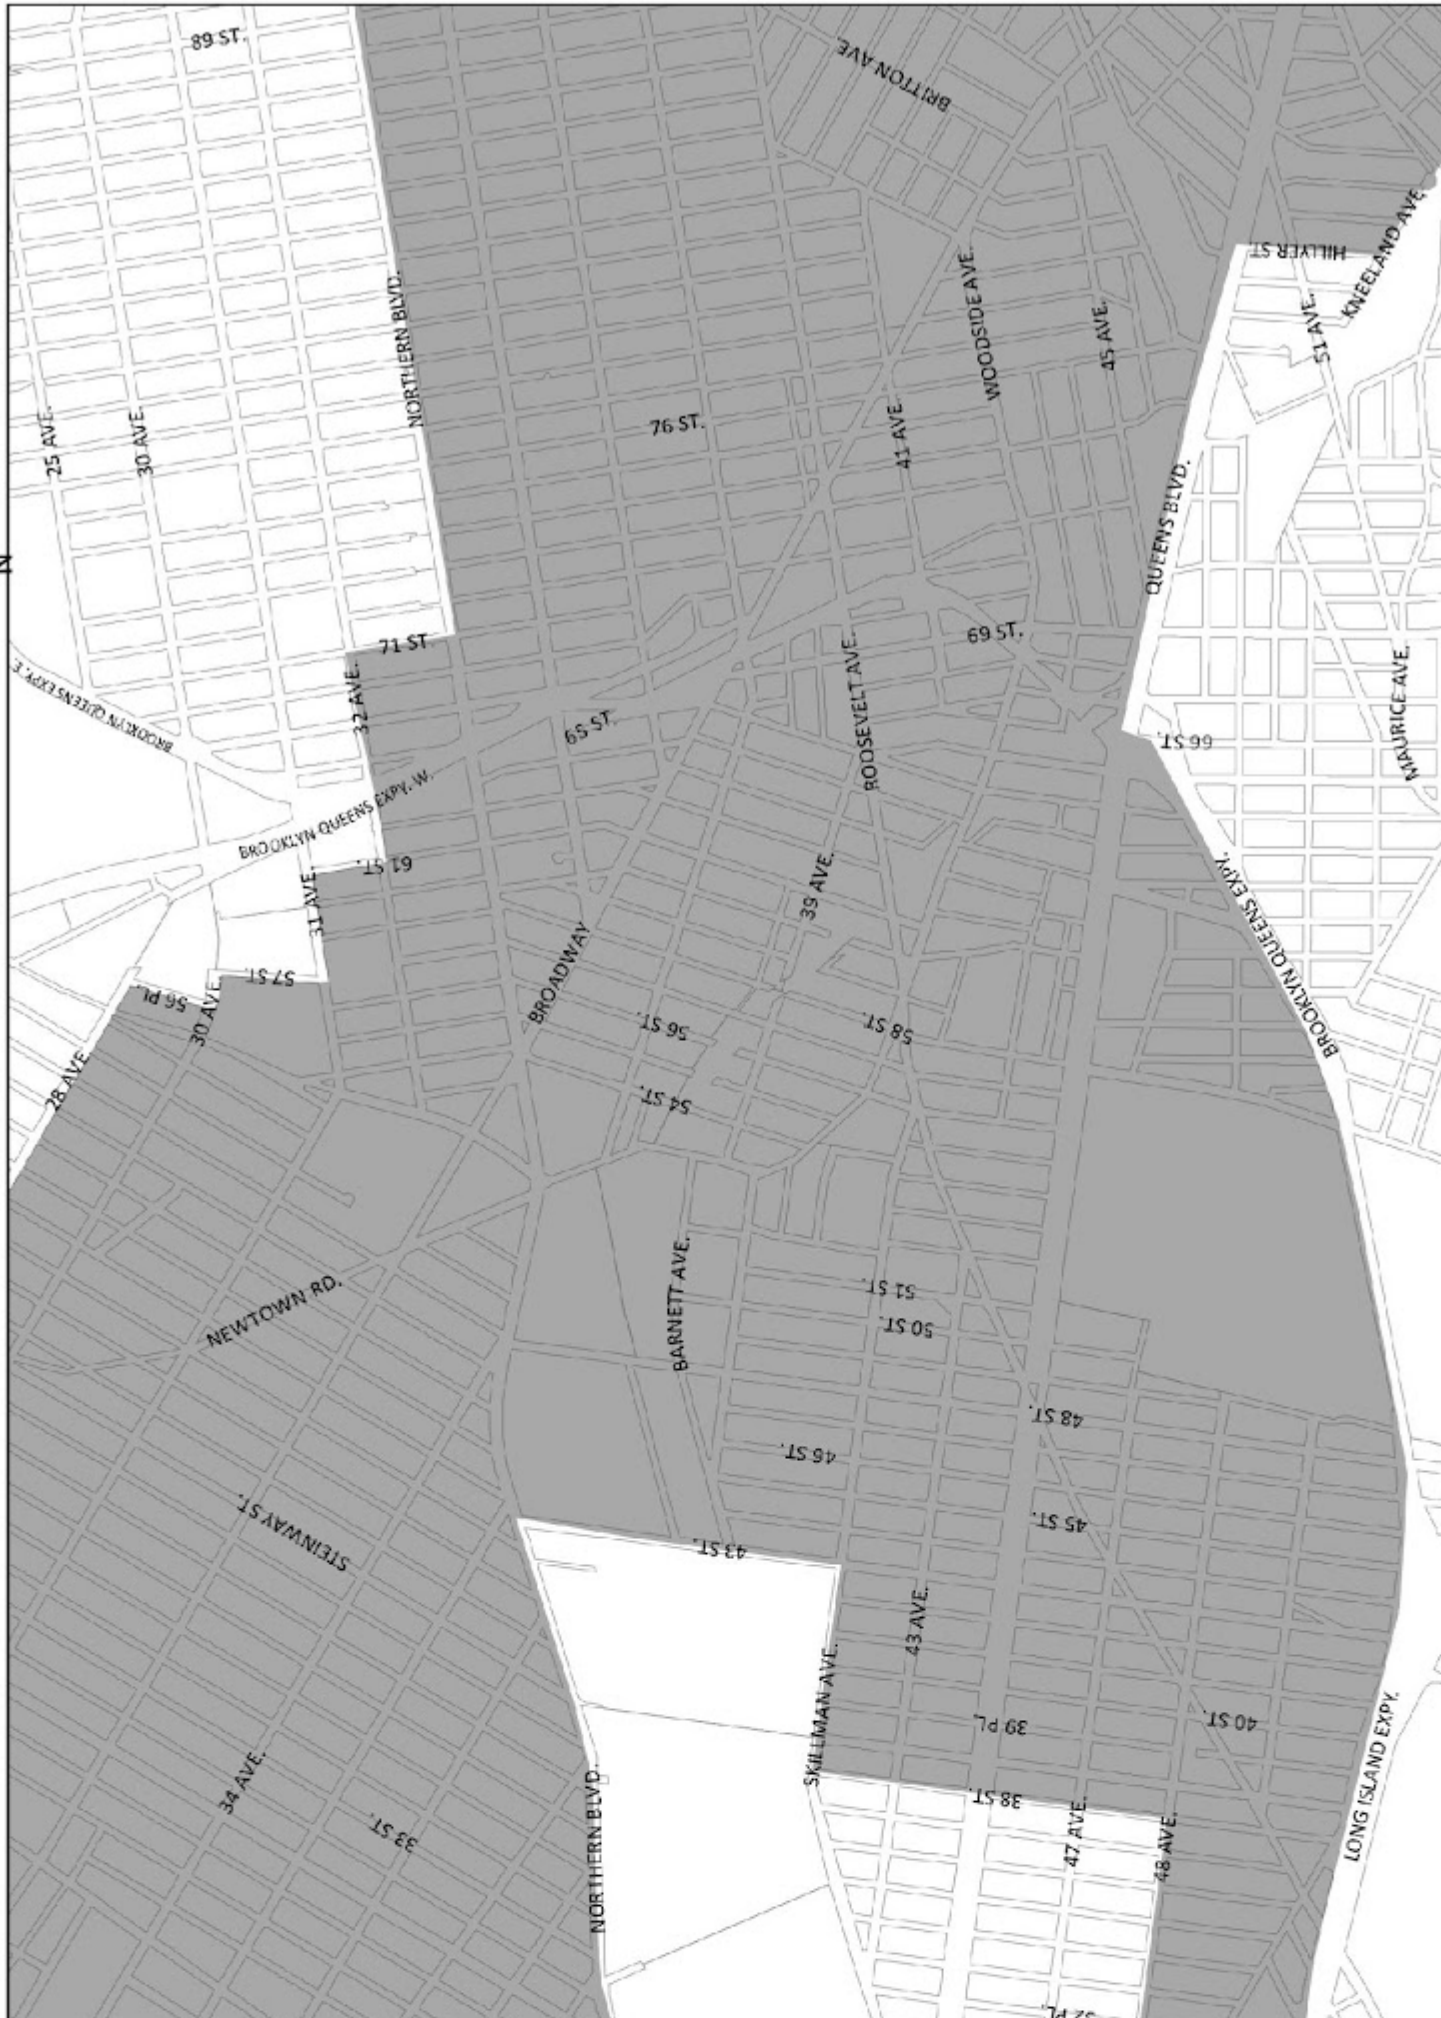

The boundaries shown on the maps in this APPENDIX include:

all of Manhattan Community Districts 9, 10, 11 and 12;

all of Bronx Community Districts 1, 2, 4, 5, 6 and 7; and

all of Brooklyn Community Districts 1, 2, 3, 4, 6, 7, 8, 9 and 16.

Portions of other Community Districts are shown on Maps 1 through 15 in this APPENDIX.

Transit Zone Map 1

Transit Zone

Transit Zone Map 2

Transit Zone Map 3

Transit Zone Map 4

Transit Zone

0 0.25 0.5 Miles

Transit Zone Map 5

Transit Zone

0

0.25

0.5 Miles

Transit Zone Map 6

Transit Zone

0 0.25 0.5 Miles

Transit Zone Map 7

Transit Zone

0 0.25 0.5 Miles

Transit Zone Map 8

Transit Zone

0.5 Miles
0.25
0

Transit Zone Map 9

Transit Zone