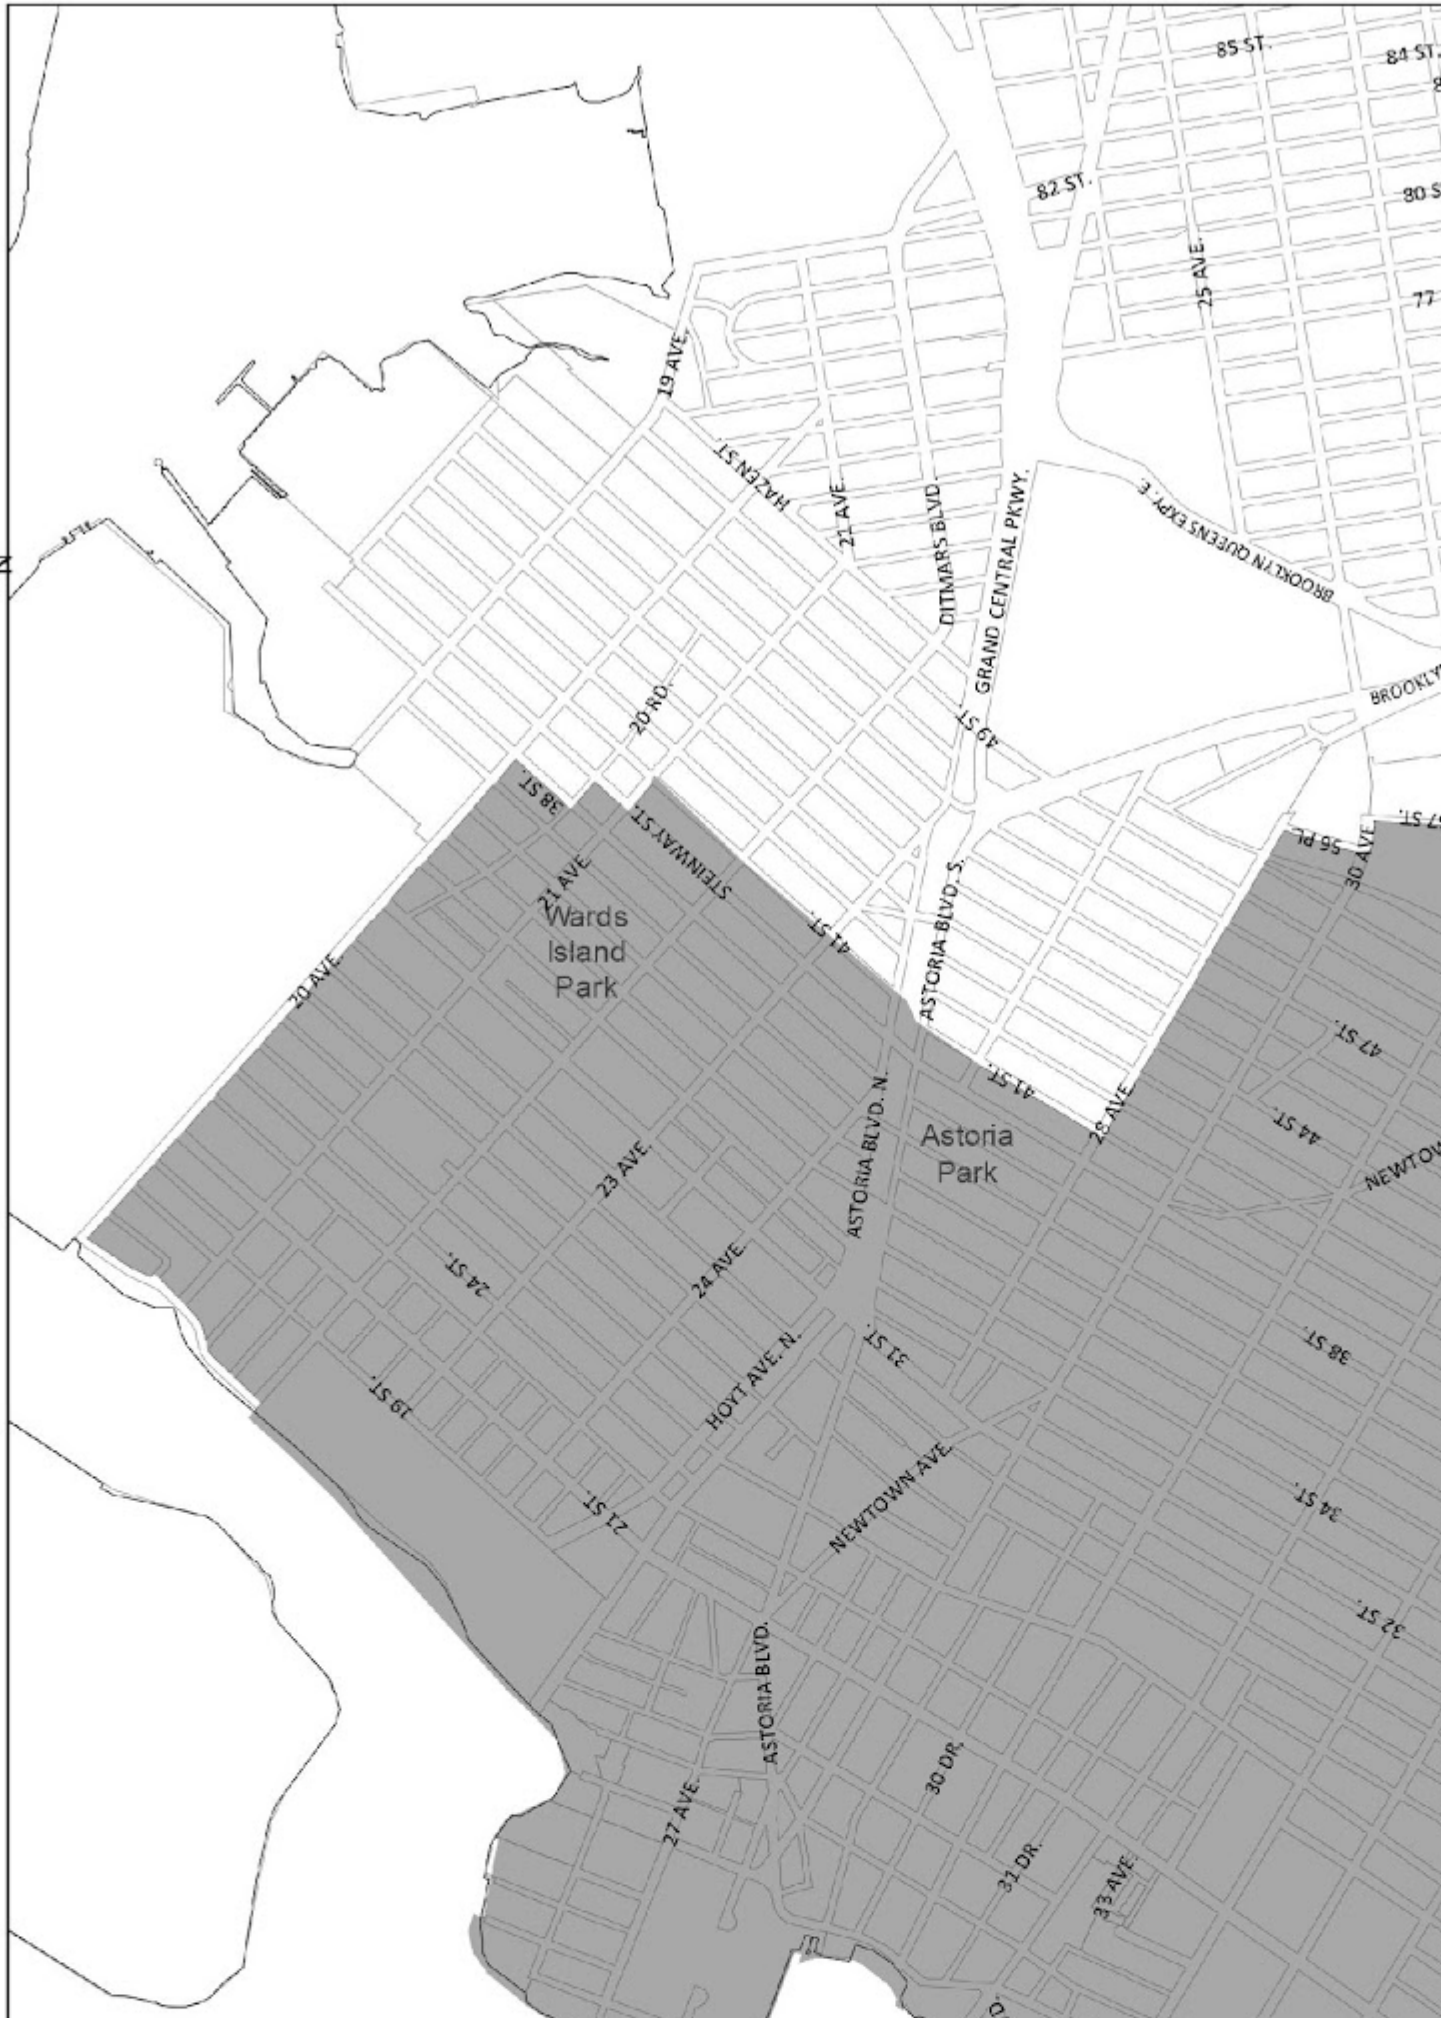

The boundaries shown on the maps in this APPENDIX include:

all of Manhattan Community Districts 9, 10, 11 and 12;

all of Bronx Community Districts 1, 2, 4, 5, 6 and 7; and

all of Brooklyn Community Districts 1, 2, 3, 4, 6, 7, 8, 9 and 16.

Portions of other Community Districts are shown on Maps 1 through 15 in this APPENDIX.

Transit Zone Map 1

Transit Zone

Transit Zone Map 2

Transit Zone Map 3

Transit Zone Map 4

Transit Zone

0 0.25 0.5 Miles

Transit Zone Map 5

Transit Zone

0

0.25

0.5 Miles

Transit Zone Map 6

Transit Zone

0 0.25 0.5 Miles

Transit Zone Map 7

Transit Zone

0 0.25 0.5 Miles

Transit Zone Map 8

Transit Zone

0.5 Miles
0.25
0

Transit Zone Map 9

Transit Zone