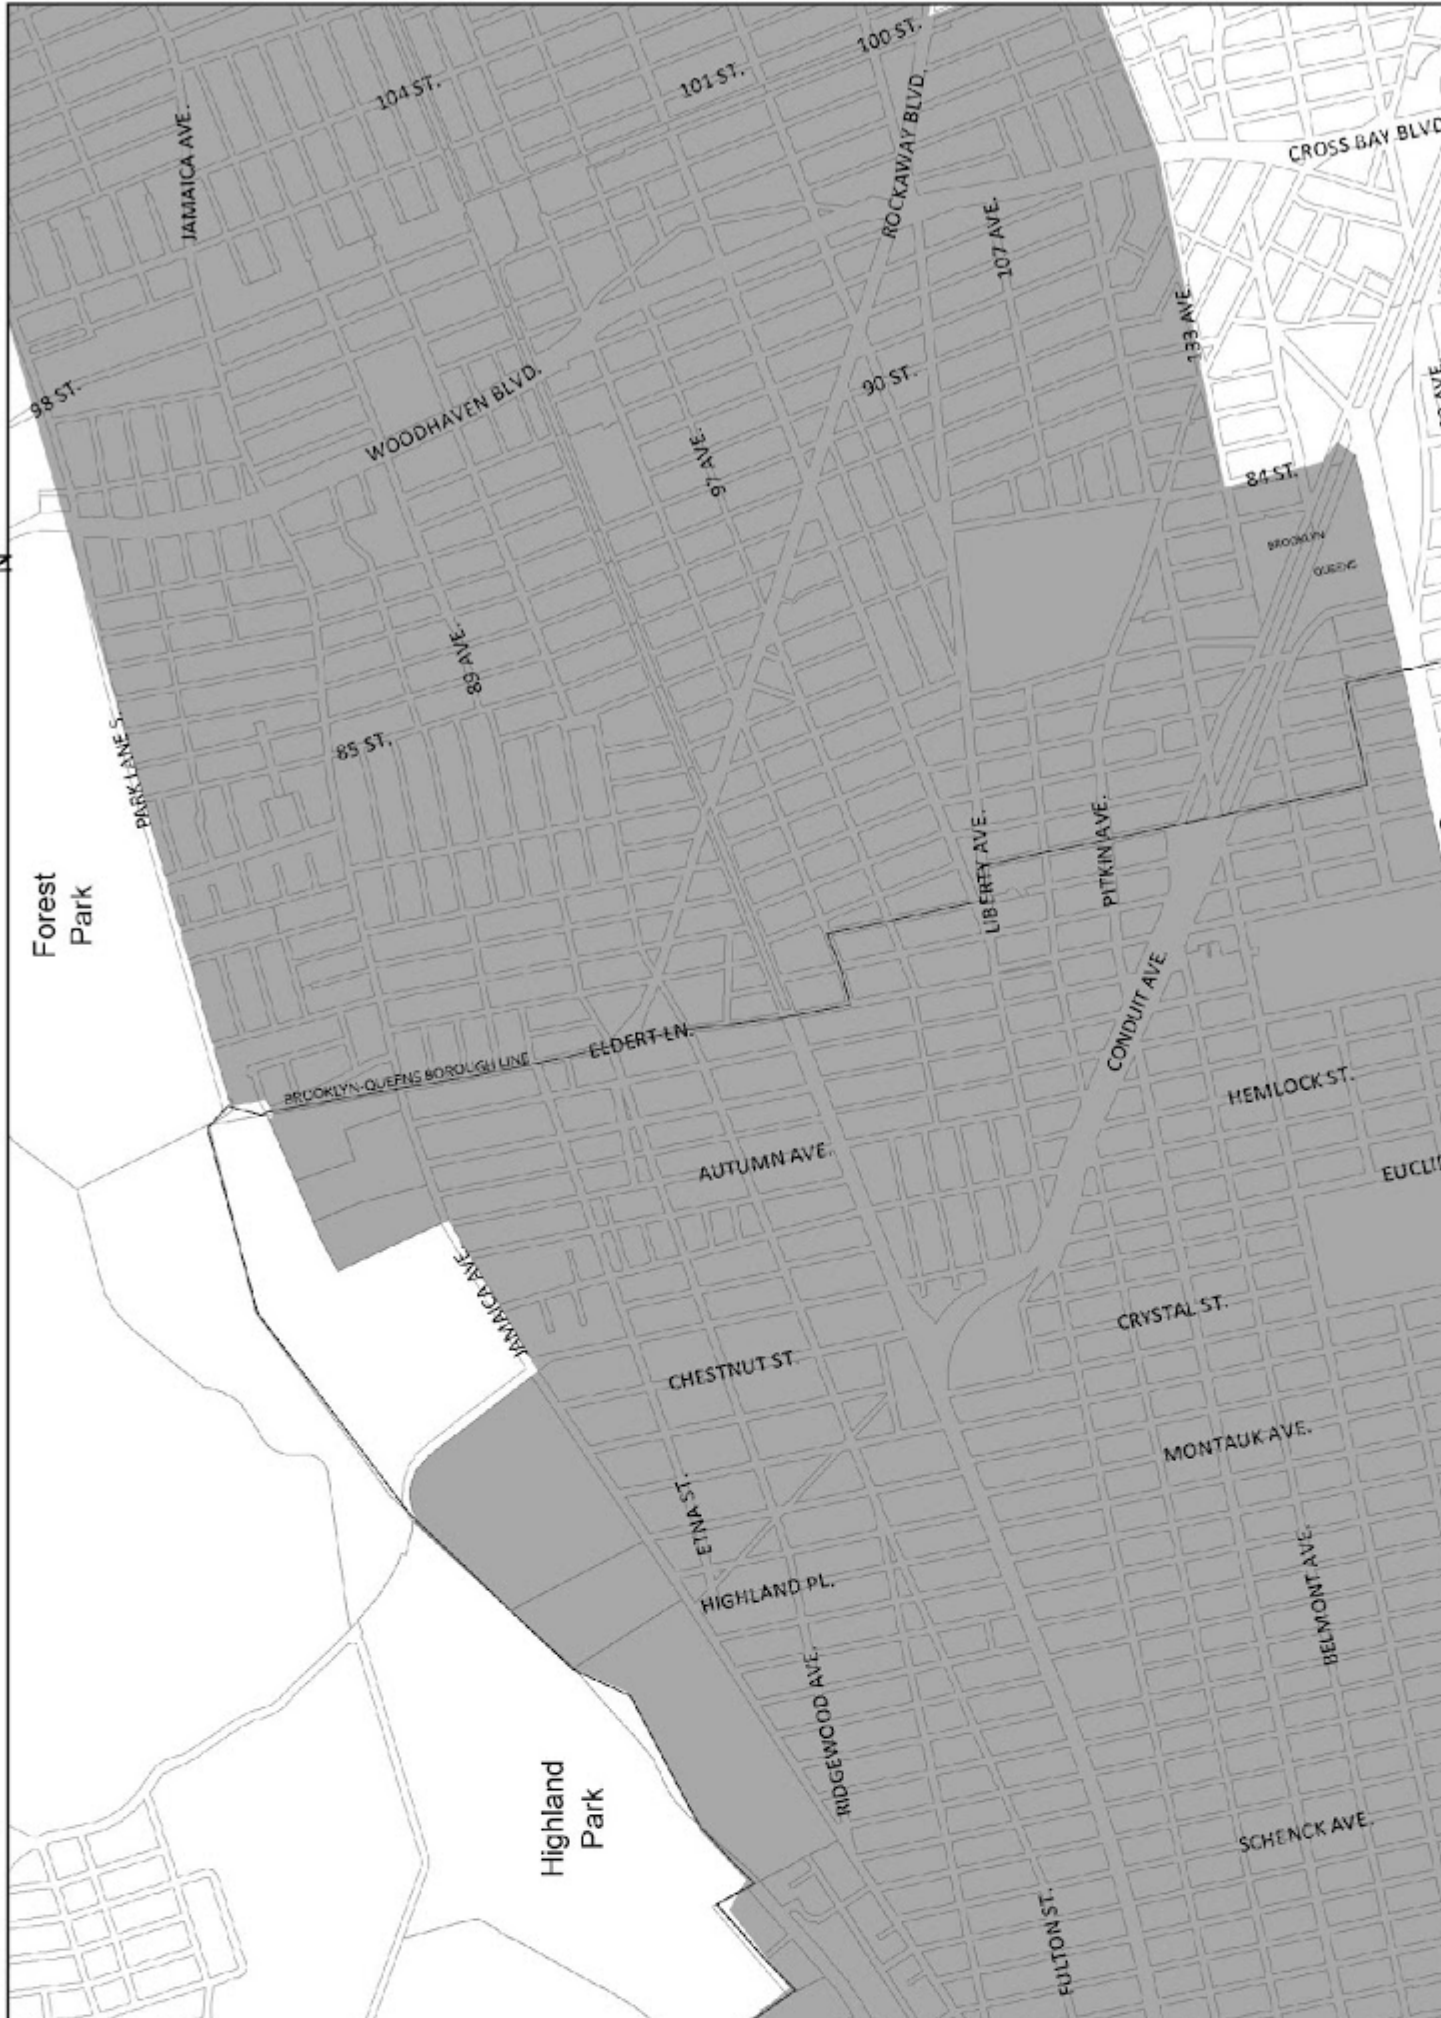

The boundaries shown on the maps in this APPENDIX include:

all of Manhattan Community Districts 9, 10, 11 and 12;

all of Bronx Community Districts 1, 2, 4, 5, 6 and 7; and

all of Brooklyn Community Districts 1, 2, 3, 4, 6, 7, 8, 9 and 16.

Transit Zone Map 7

Transit Zone

0 0.25 0.5 Miles

Transit Zone Map 8

Transit Zone

0.5 Miles
0.25
0

Transit Zone Map 9

Transit Zone

0.5 Miles
0.25
0

Transit Zone Map 10

Transit Zone

0.5 Miles
0.25
0

Transit Zone Map 11

Transit Zone

Transit Zone Map 12

Transit Zone Map 13

Transit Zone Map 14

Transit Zone Map 15

Transit Zone

0.5 Miles
0.25
0