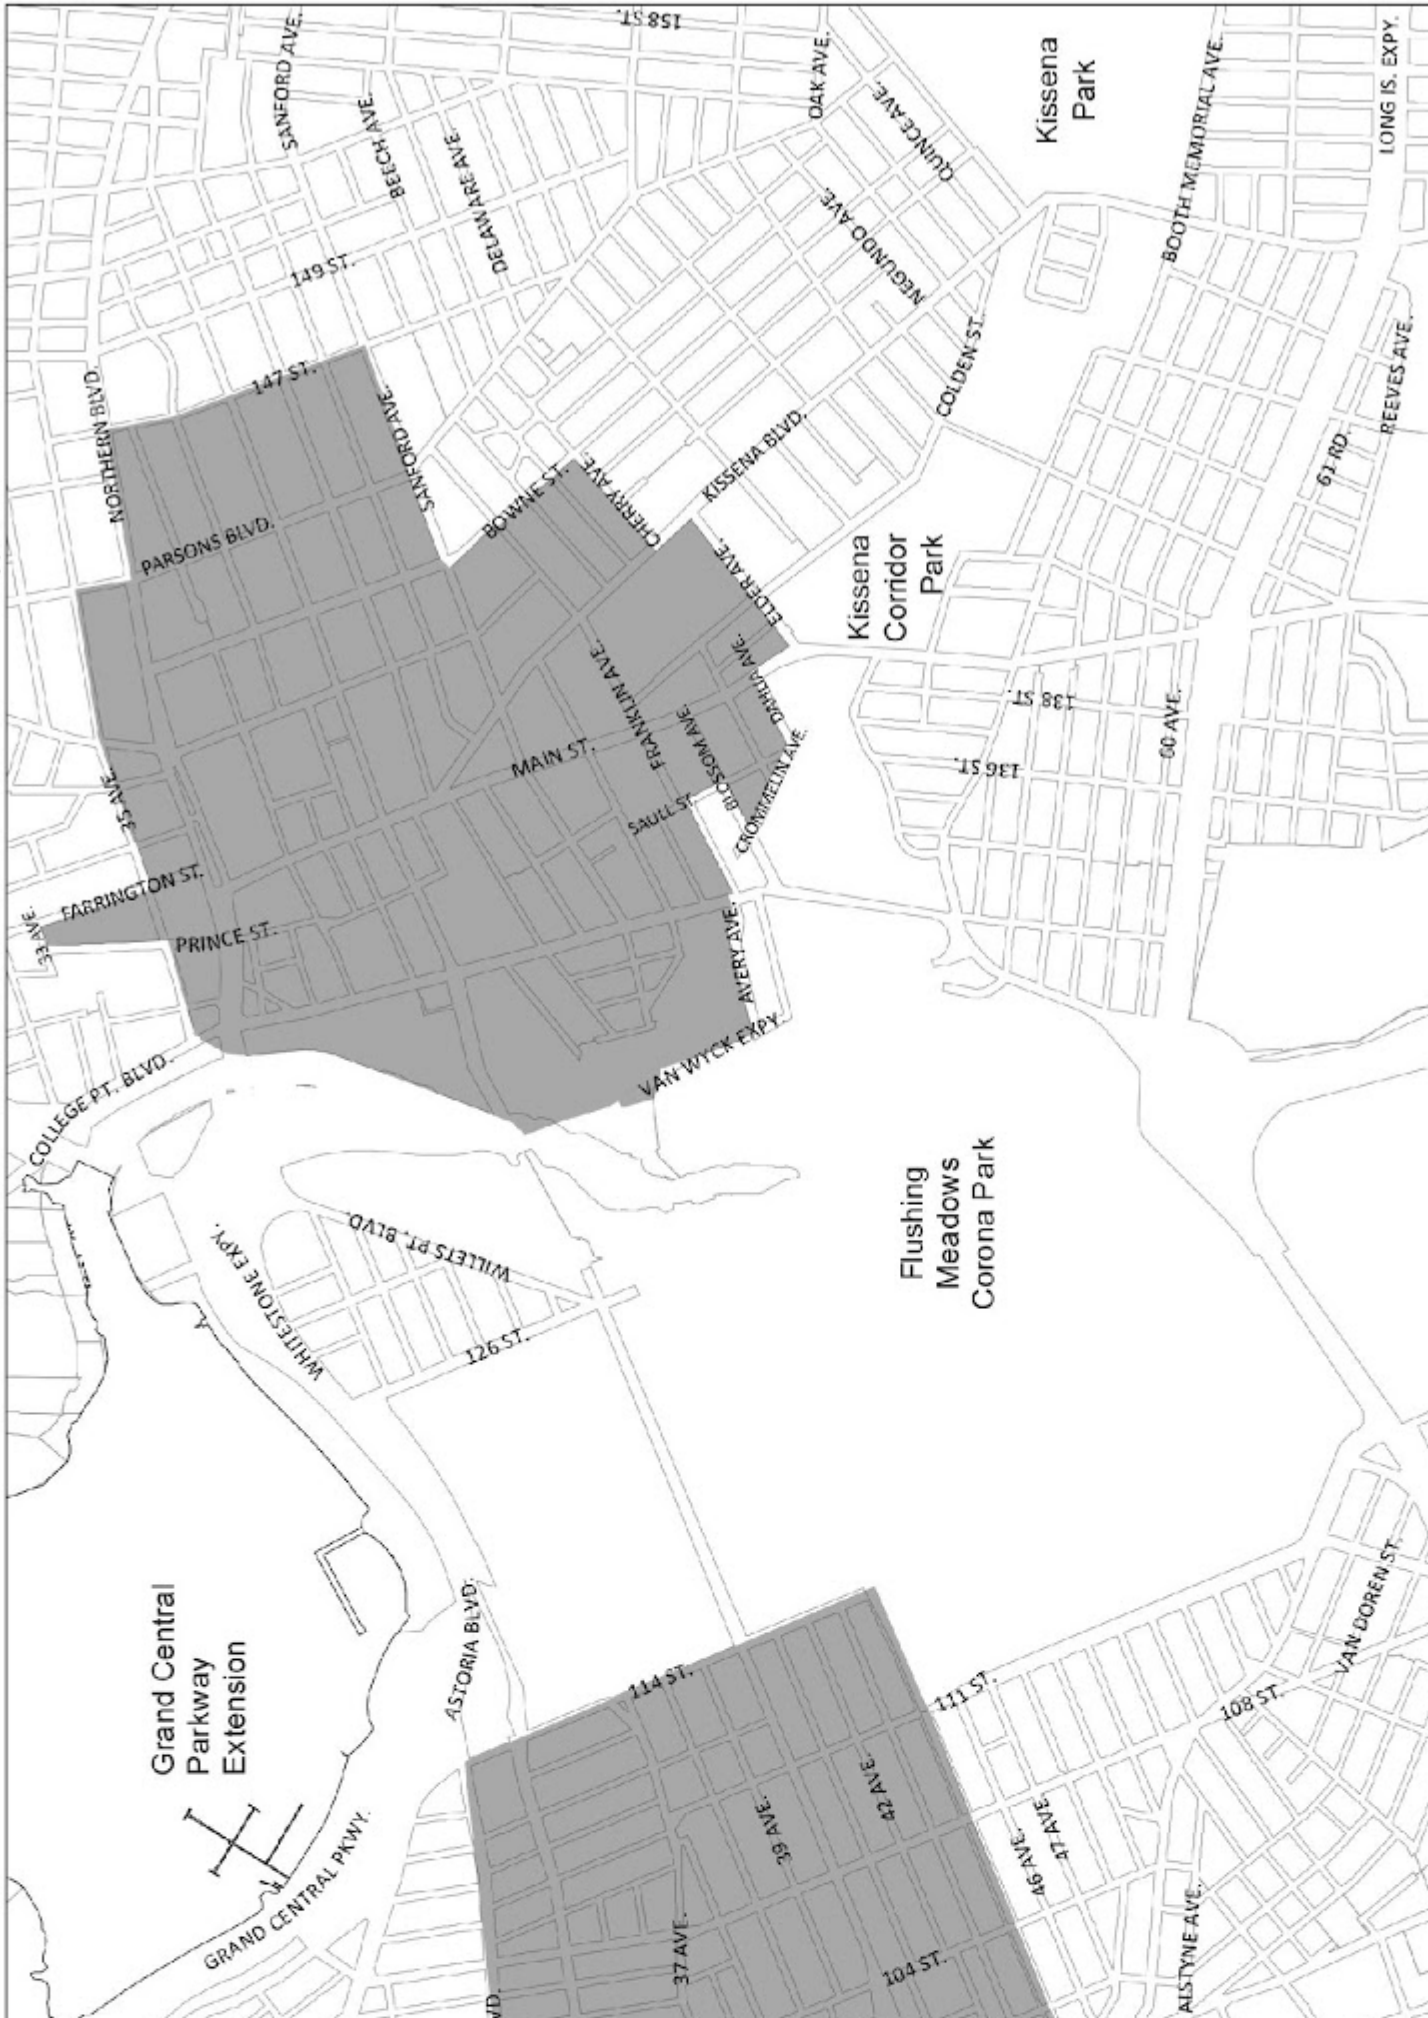

The boundaries shown on the maps in this APPENDIX include:

all of Manhattan Community Districts 9, 10, 11 and 12;

all of Bronx Community Districts 1, 2, 4, 5, 6 and 7; and

all of Brooklyn Community Districts 1, 2, 3, 4, 6, 7, 8, 9 and 16.

Portions of other Community Districts are shown on Maps 1 through 15 in this APPENDIX.

Transit Zone Map 1

Transit Zone

Transit Zone Map 2

Transit Zone Map 3

Transit Zone Map 4

Transit Zone

0 0.25 0.5 Miles

Transit Zone Map 5

Transit Zone

0

0.25

0.5 Miles

Transit Zone Map 6

Transit Zone

0 0.25 0.5 Miles

Transit Zone Map 7

Transit Zone

0 0.25 0.5 Miles

Transit Zone Map 8

Transit Zone

0.5 Miles
0.25
0

Transit Zone Map 9

Transit Zone