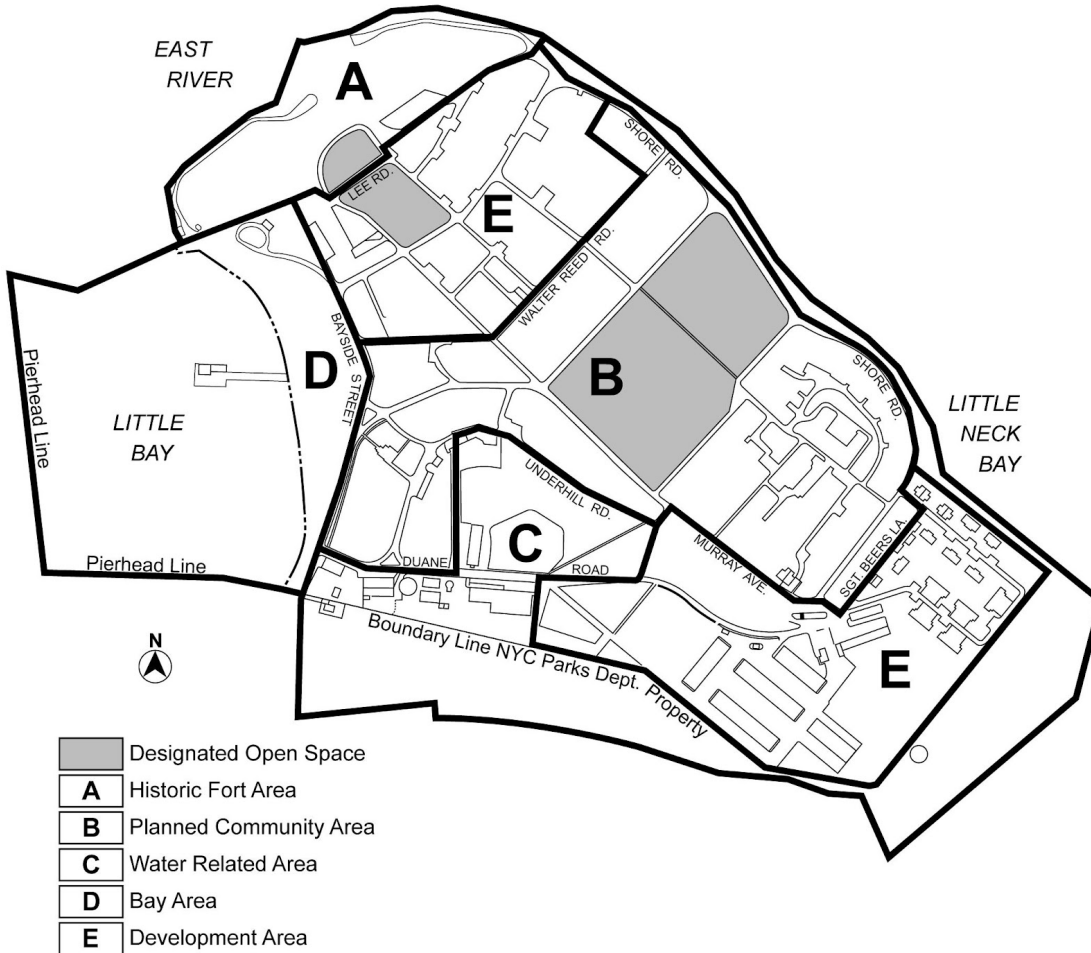

Zoning Resolution

THE CITY OF NEW YORK

Eric Adams, Mayor

CITY PLANNING COMMISSION

Daniel R. Garodnick, Chair

Appendix A

File generated by <https://zr.planning.nyc.gov> on 4/15/2024

Appendix A - Special Natural Area District Plan Maps

LAST AMENDED
1/19/2016

Map 1. Special Fort Totten Natural Area District-4 Plan Map,

Borough of Queens

Map 2. New York City Farm Colony-Seaview Hospital Historic District, Borough of Staten Island