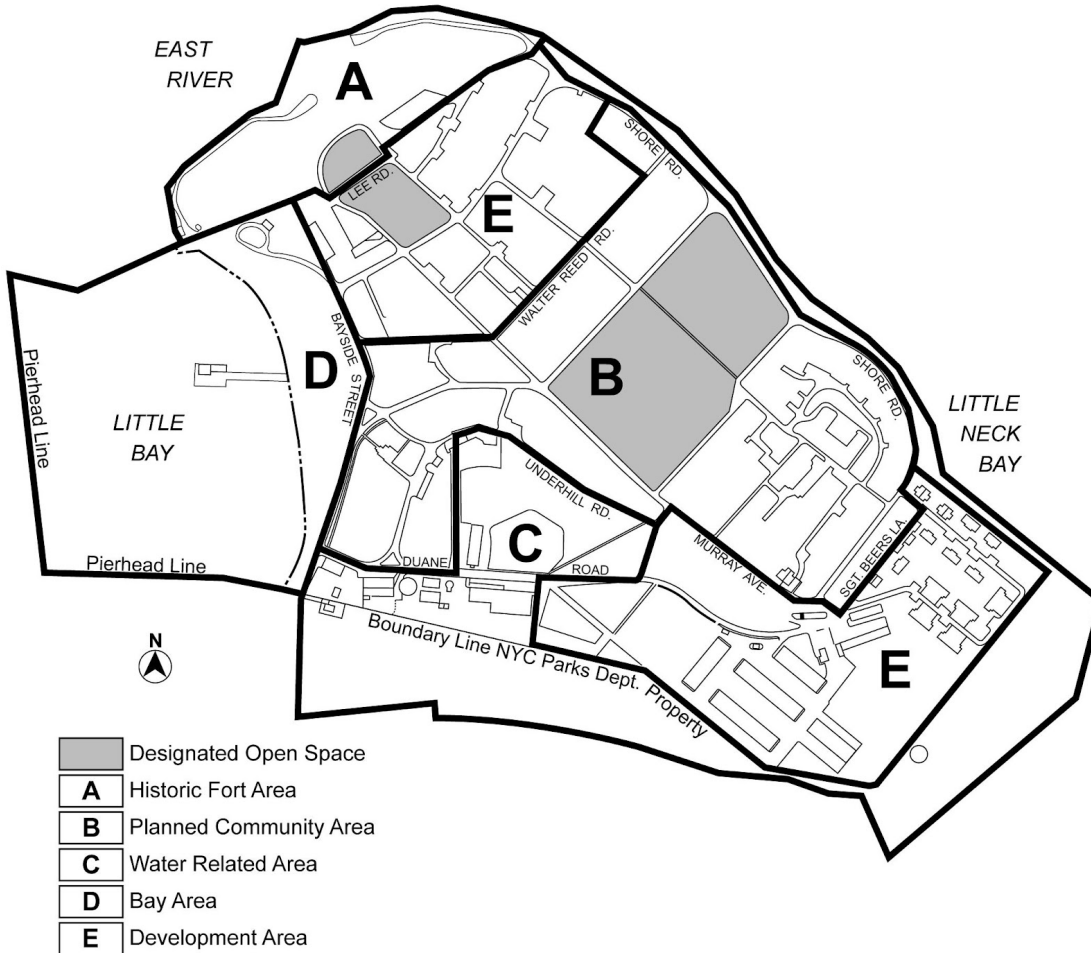

# Appendix A

File generated by <https://zr.planning.nyc.gov> on 4/2/2025

# Appendix A - Special Natural Area District Plan Maps

LAST AMENDED  
1/19/2016

Map 1. Special Fort Totten Natural Area District-4 Plan Map,

Borough of Queens

Map 2. New York City Farm Colony-Seaview Hospital Historic District, Borough of Staten Island