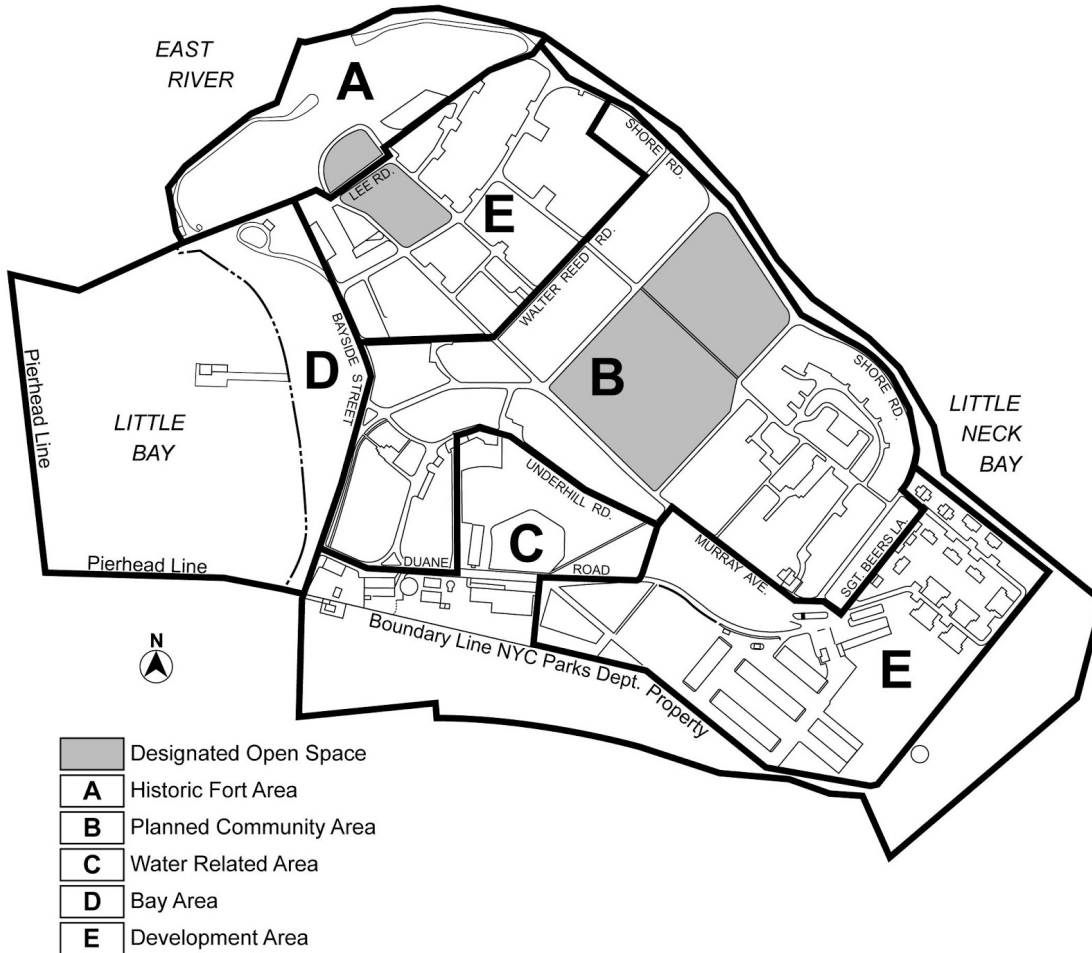

Zoning Resolution

THE CITY OF NEW YORK

Bill de Blasio, Mayor

CITY PLANNING COMMISSION

Marisa Lago, Chair

Appendix A

File generated by <https://zr.planning.nyc.gov> on 8/11/2020

Appendix A - Special Natural Area District Plan Maps

LAST AMENDED
1/19/2016

Map 1. Special Fort Totten Natural Area District-4 Plan Map,

Borough of Queens

Map 2. New York City Farm Colony-Seaview Hospital Historic District, Borough of Staten Island