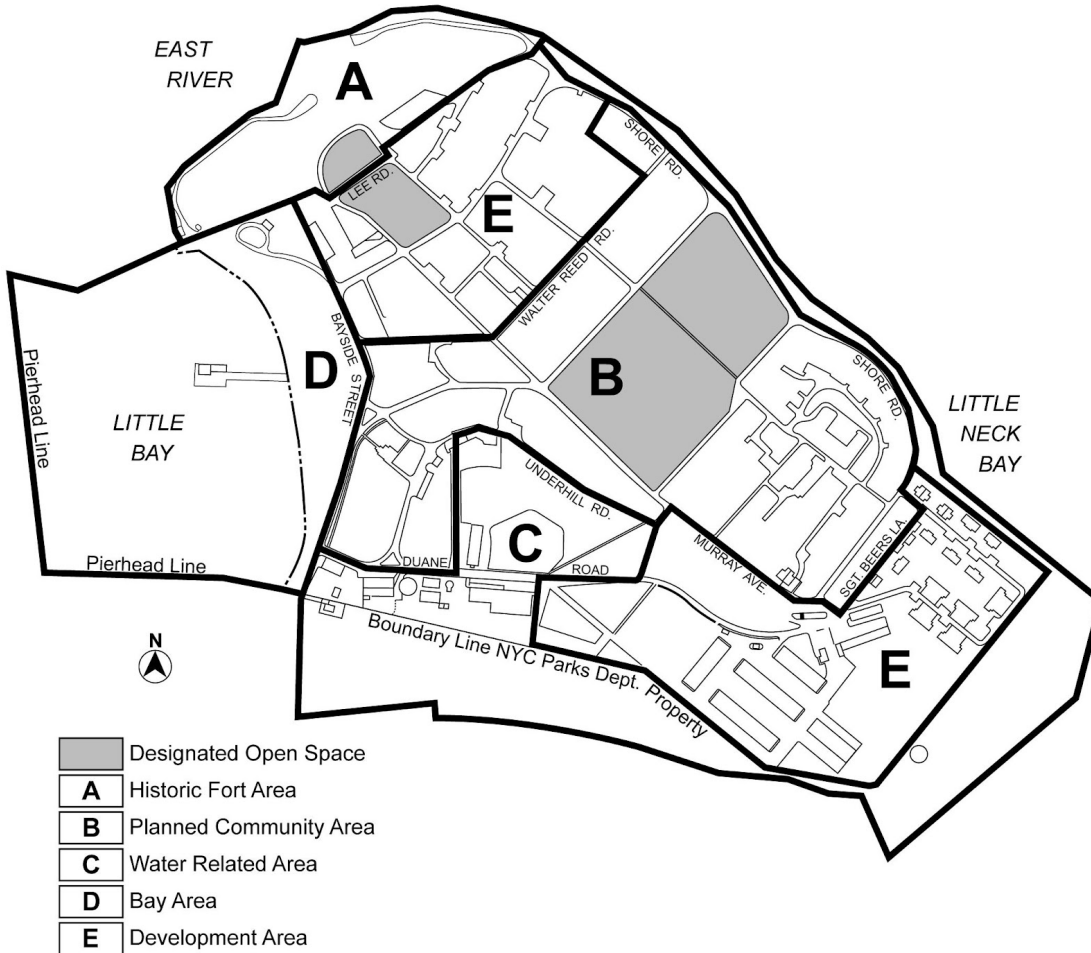

Zoning Resolution

THE CITY OF NEW YORK

Eric Adams, Mayor

CITY PLANNING COMMISSION

Daniel R. Garodnick, Chair

Appendix A

File generated by <https://zr.planning.nyc.gov> on 3/20/2025

Appendix A - Special Natural Area District Plan Maps

LAST AMENDED
1/19/2016

Map 1. Special Fort Totten Natural Area District-4 Plan Map,

Borough of Queens

Map 2. New York City Farm Colony-Seaview Hospital Historic District, Borough of Staten Island