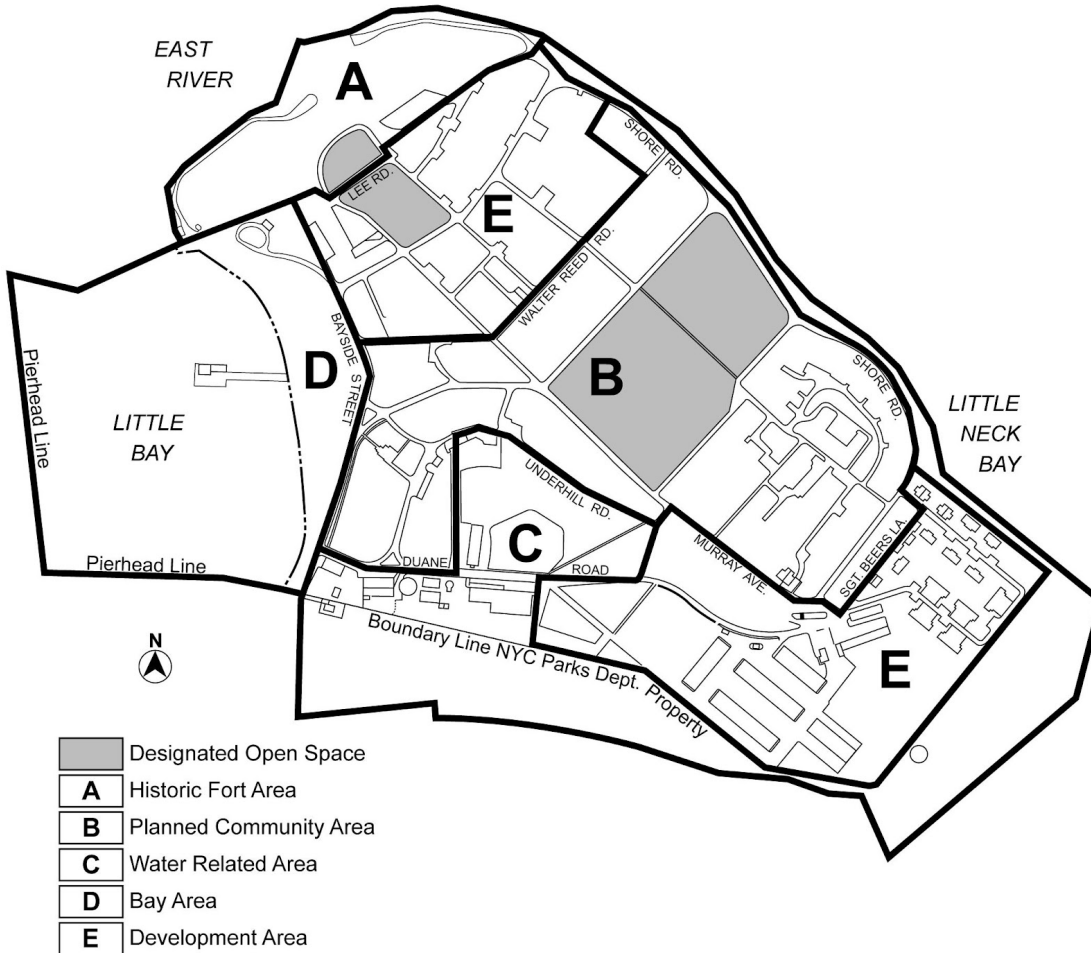

Zoning Resolution

THE CITY OF NEW YORK

Eric Adams, Mayor

CITY PLANNING COMMISSION

Daniel R. Garodnick, Chair

Appendix A

File generated by <https://zr.planning.nyc.gov> on 7/26/2024

Appendix A - Special Natural Area District Plan Maps

LAST AMENDED
1/19/2016

Map 1. Special Fort Totten Natural Area District-4 Plan Map,

Borough of Queens

Map 2. New York City Farm Colony-Seaview Hospital Historic District, Borough of Staten Island