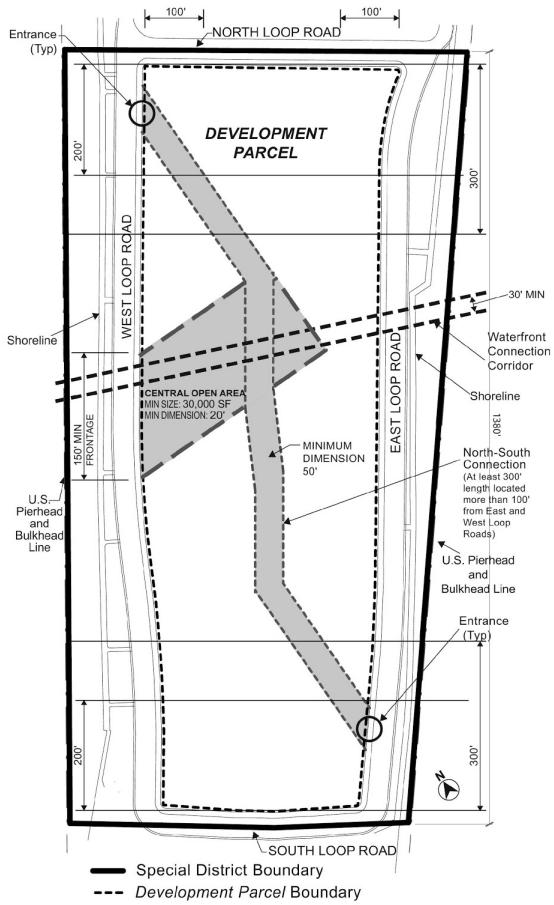

Map 2 – Public Access Areas