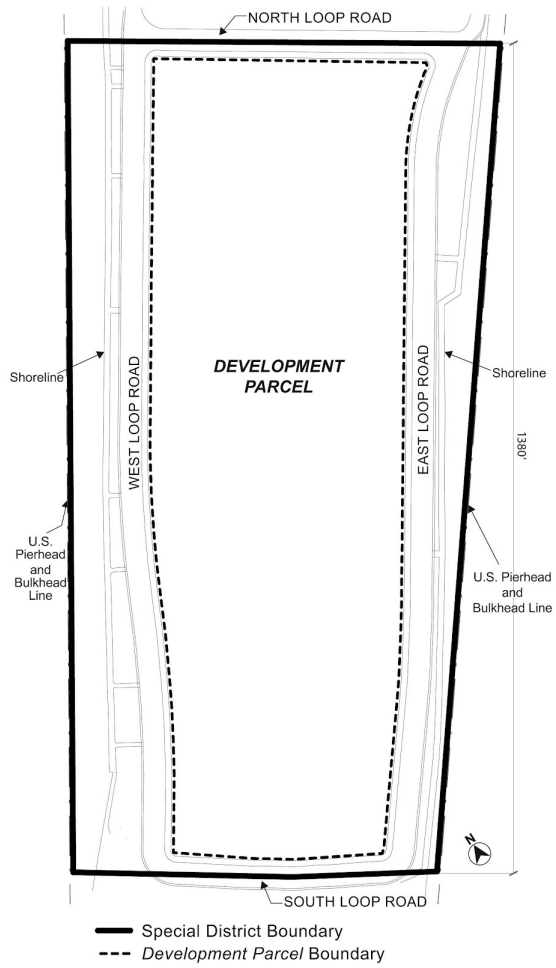

Zoning Resolution

THE CITY OF NEW YORK

Eric Adams, Mayor

CITY PLANNING COMMISSION

Daniel R. Garodnick, Chair

APPENDIX A

File generated by <https://zr.planning.nyc.gov> on 12/3/2023

APPENDIX A - Special Southern Roosevelt Island District Plan

LAST AMENDED

5/8/2013

Map 1 – Special Southern Roosevelt Island District, Development Parcel and Loop Road

Map 2 – Public Access Areas

NOTE:
FOR ILLUSTRATIVE PURPOSES ONLY. ACTUAL LOCATIONS OF PUBLIC ACCESS AREAS MAY VARY PURSUANT TO SECTION 133-30.