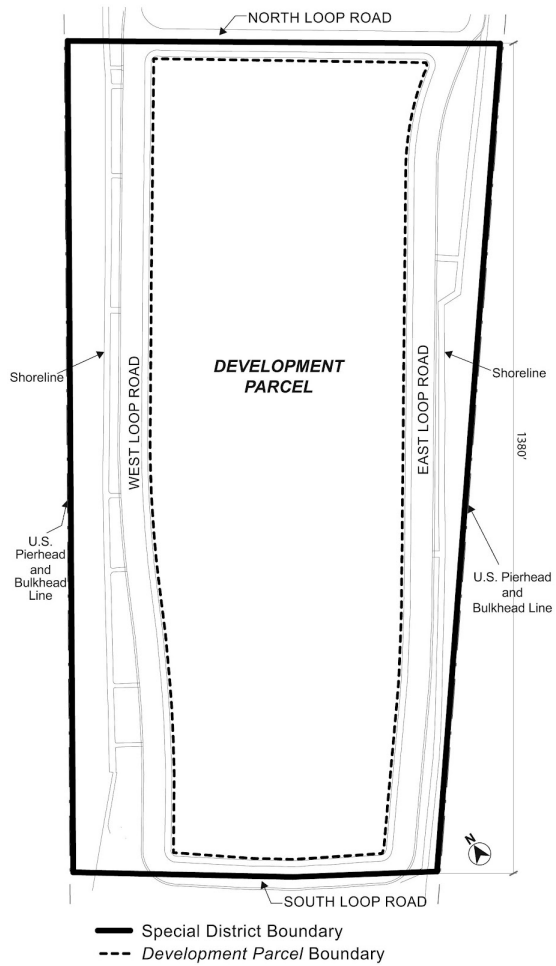

Zoning Resolution

THE CITY OF NEW YORK

Eric Adams, Mayor

CITY PLANNING COMMISSION

Daniel R. Garodnick, Chair

APPENDIX A

File generated by <https://zr.planning.nyc.gov> on 6/23/2024

APPENDIX A - Special Southern Roosevelt Island District Plan

LAST AMENDED
5/8/2013

Map 1 – Special Southern Roosevelt Island District, Development Parcel and Loop Road

Map 2 – Public Access Areas

NOTE:
FOR ILLUSTRATIVE PURPOSES ONLY. ACTUAL LOCATIONS OF PUBLIC ACCESS AREAS MAY VARY PURSUANT TO SECTION 133-30.