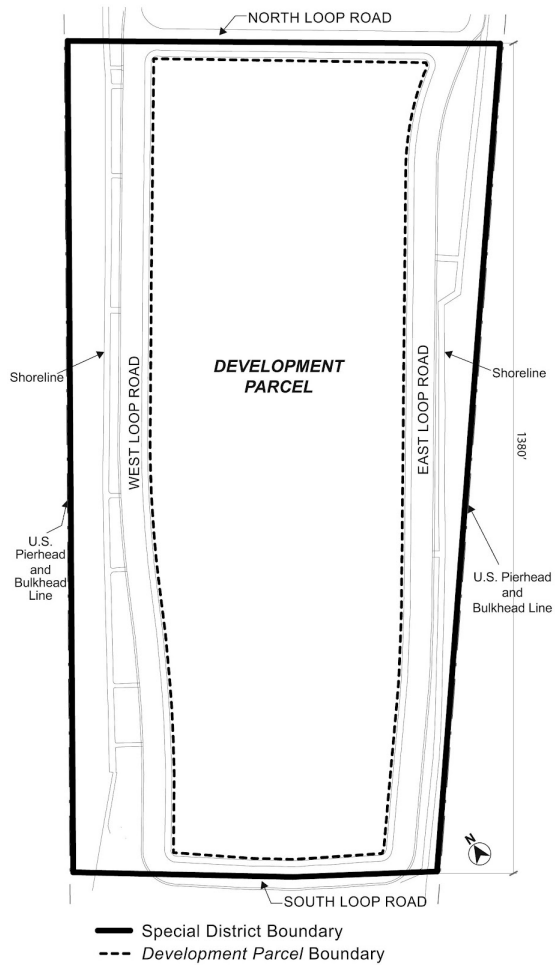

Zoning Resolution

THE CITY OF NEW YORK

Eric Adams, Mayor

CITY PLANNING COMMISSION

Daniel R. Garodnick, Chair

APPENDIX A

File generated by <https://zr.planning.nyc.gov> on 12/5/2022

APPENDIX A - Special Southern Roosevelt Island District Plan

LAST AMENDED

5/8/2013

Map 1 – Special Southern Roosevelt Island District, Development Parcel and Loop Road

Map 2 – Public Access Areas

NOTE:
FOR ILLUSTRATIVE PURPOSES ONLY. ACTUAL LOCATIONS OF PUBLIC ACCESS AREAS MAY VARY PURSUANT TO SECTION 133-30.