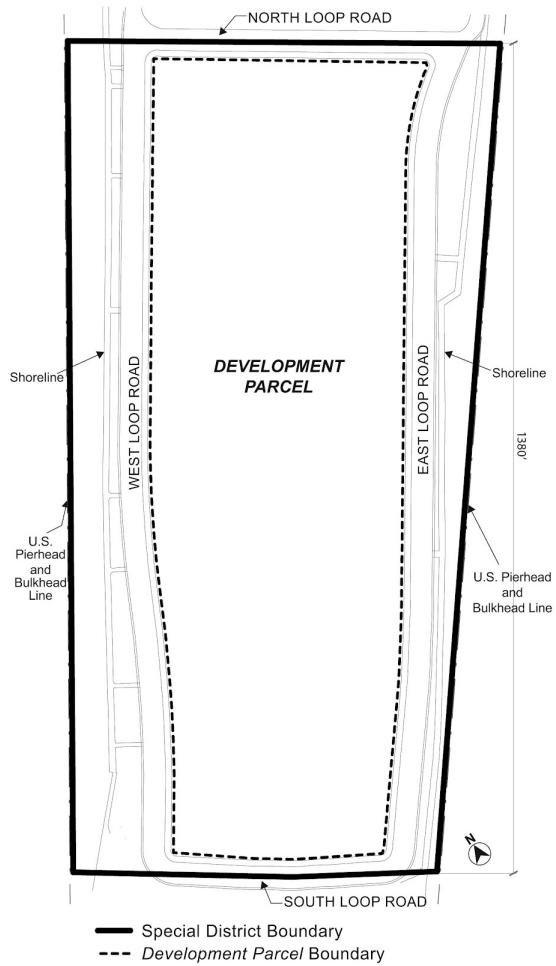

Zoning Resolution

THE CITY OF NEW YORK

Eric Adams, Mayor

CITY PLANNING COMMISSION

Daniel R. Garodnick, Chair

APPENDIX A

File generated by <https://zr.planning.nyc.gov> on 3/19/2025

APPENDIX A - Special Southern Roosevelt Island District Plan

LAST AMENDED
5/8/2013

Map 1 – Special Southern Roosevelt Island District, Development Parcel and Loop Road

Map 2 – Public Access Areas

NOTE:
FOR ILLUSTRATIVE PURPOSES ONLY. ACTUAL LOCATIONS OF PUBLIC ACCESS AREAS MAY VARY PURSUANT TO SECTION 133-30.