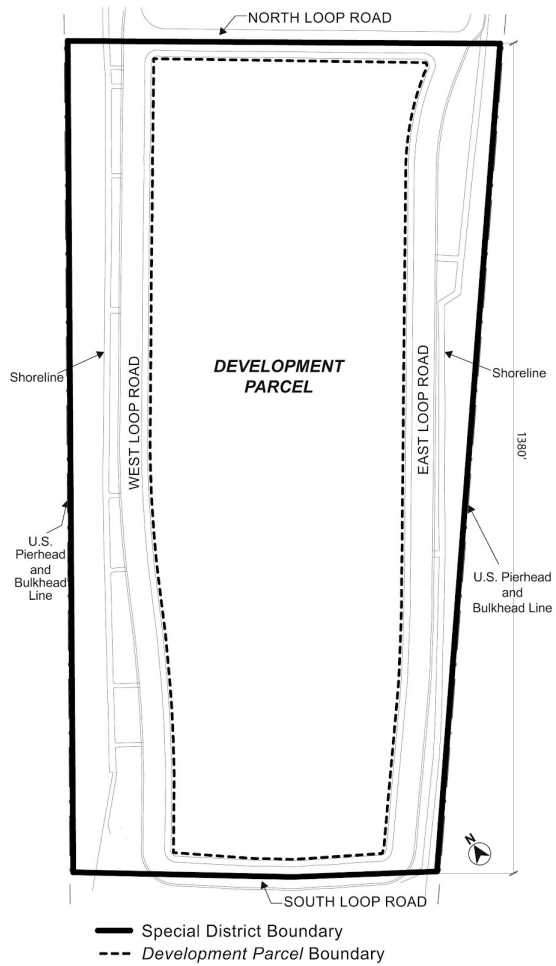

Zoning Resolution

THE CITY OF NEW YORK

Eric Adams, Mayor

CITY PLANNING COMMISSION

Daniel R. Garodnick, Chair

APPENDIX A

File generated by <https://zr.planning.nyc.gov> on 7/26/2024

APPENDIX A - Special Southern Roosevelt Island District Plan

LAST AMENDED

5/8/2013

Map 1 – Special Southern Roosevelt Island District, Development Parcel and Loop Road

Map 2 – Public Access Areas

NOTE:
FOR ILLUSTRATIVE PURPOSES ONLY. ACTUAL LOCATIONS OF PUBLIC ACCESS AREAS MAY VARY PURSUANT TO SECTION 133-30.