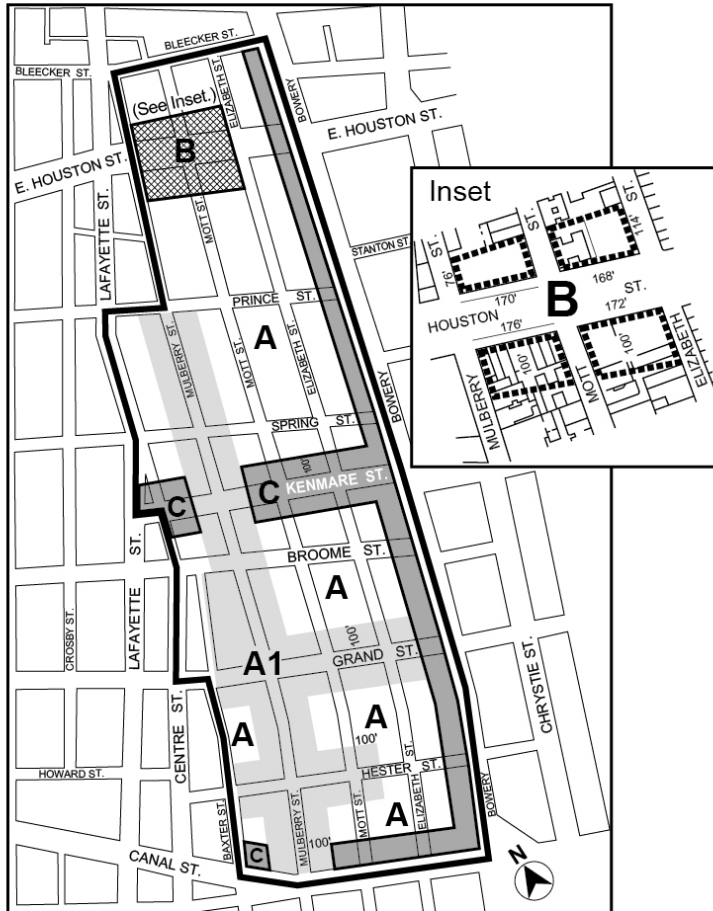

Zoning Resolution

THE CITY OF NEW YORK
Zohran K. Mamdani, Mayor

CITY PLANNING COMMISSION
Sideya Sherman, Chair

Appendix A

File generated by <https://zr.planning.nyc.gov> on 6/16/2026

Appendix A - Special Little Italy District Map

LAST AMENDED

11/16/1989

-  District Boundary
-  Preservation Area
-  A1 Mulberry Street Regional Spine
-  B Houston Street Corridor
-  C Bowery, Canal, Kenmare Street Corridor