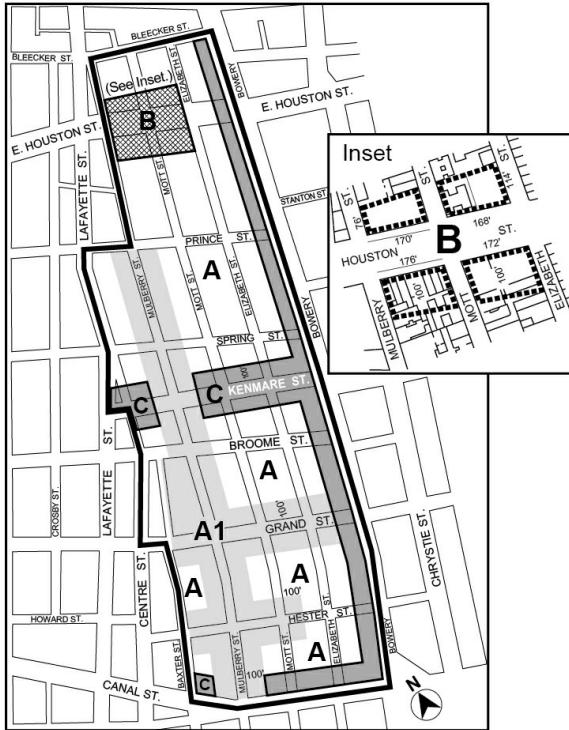

Zoning Resolution

THE CITY OF NEW YORK

Eric Adams, Mayor

CITY PLANNING COMMISSION

Daniel R. Garodnick, Chair

Appendix A

File generated by <https://zr.planning.nyc.gov> on 6/25/2022

Appendix A - Special Little Italy District Map

LAST AMENDED

11/16/1989

- District Boundary
- A** Preservation Area
- A1** Mulberry Street Regional Spine
- B** Houston Street Corridor
- C** Bowery, Canal, Kenmare Street Corridor