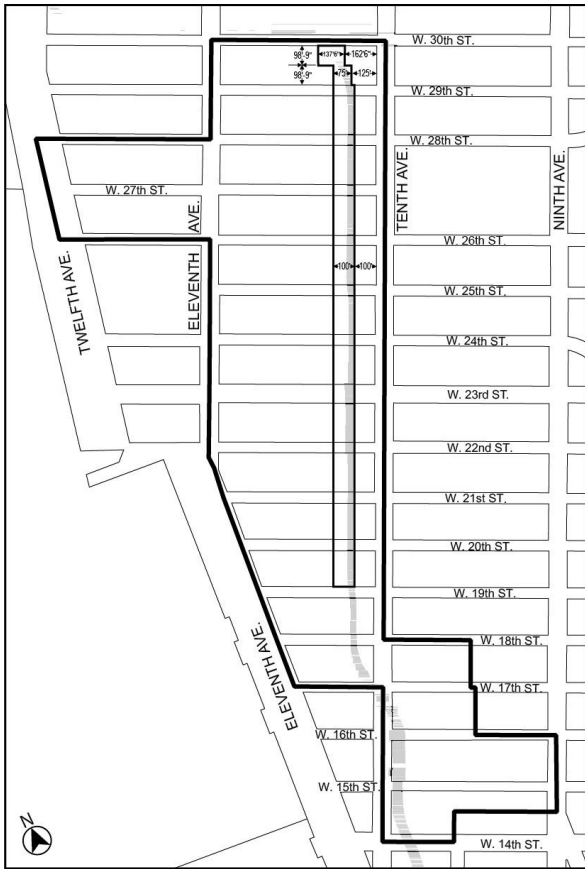

Zoning Resolution

THE CITY OF NEW YORK

Eric Adams, Mayor

CITY PLANNING COMMISSION

Daniel R. Garodnick, Chair

Appendix B

File generated by <https://zr.planning.nyc.gov> on 11/4/2024

Appendix B - High Line Transfer Corridor Location

LAST AMENDED

11/13/2012

- Special West Chelsea District boundary
- High Line Transfer Corridor
- High Line