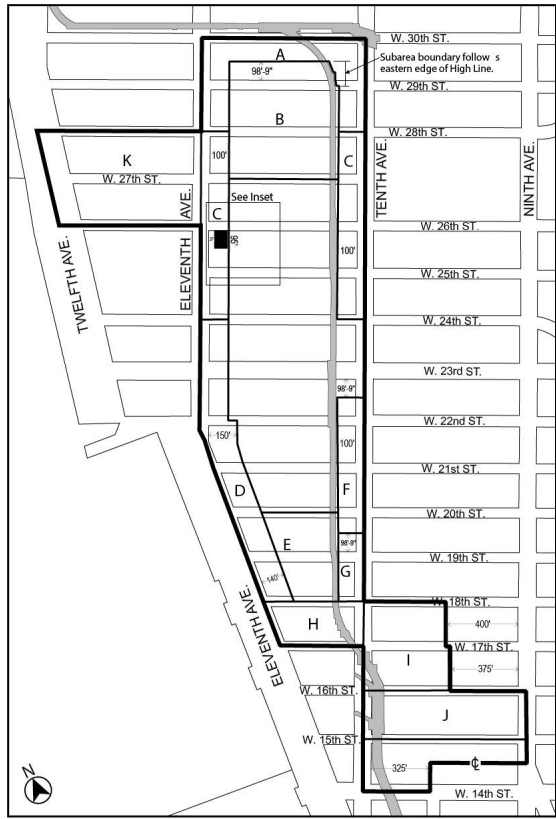

Zoning Resolution

THE CITY OF NEW YORK

Eric Adams, Mayor

CITY PLANNING COMMISSION

Daniel R. Garodnick, Chair

Appendix A

File generated by <https://zr.planning.nyc.gov> on 11/4/2024

Appendix A - Special West Chelsea District and Subareas

LAST AMENDED

11/13/2012

- Special West Chelsea District boundary
- Subarea boundary
- High Line
- Transit Facility