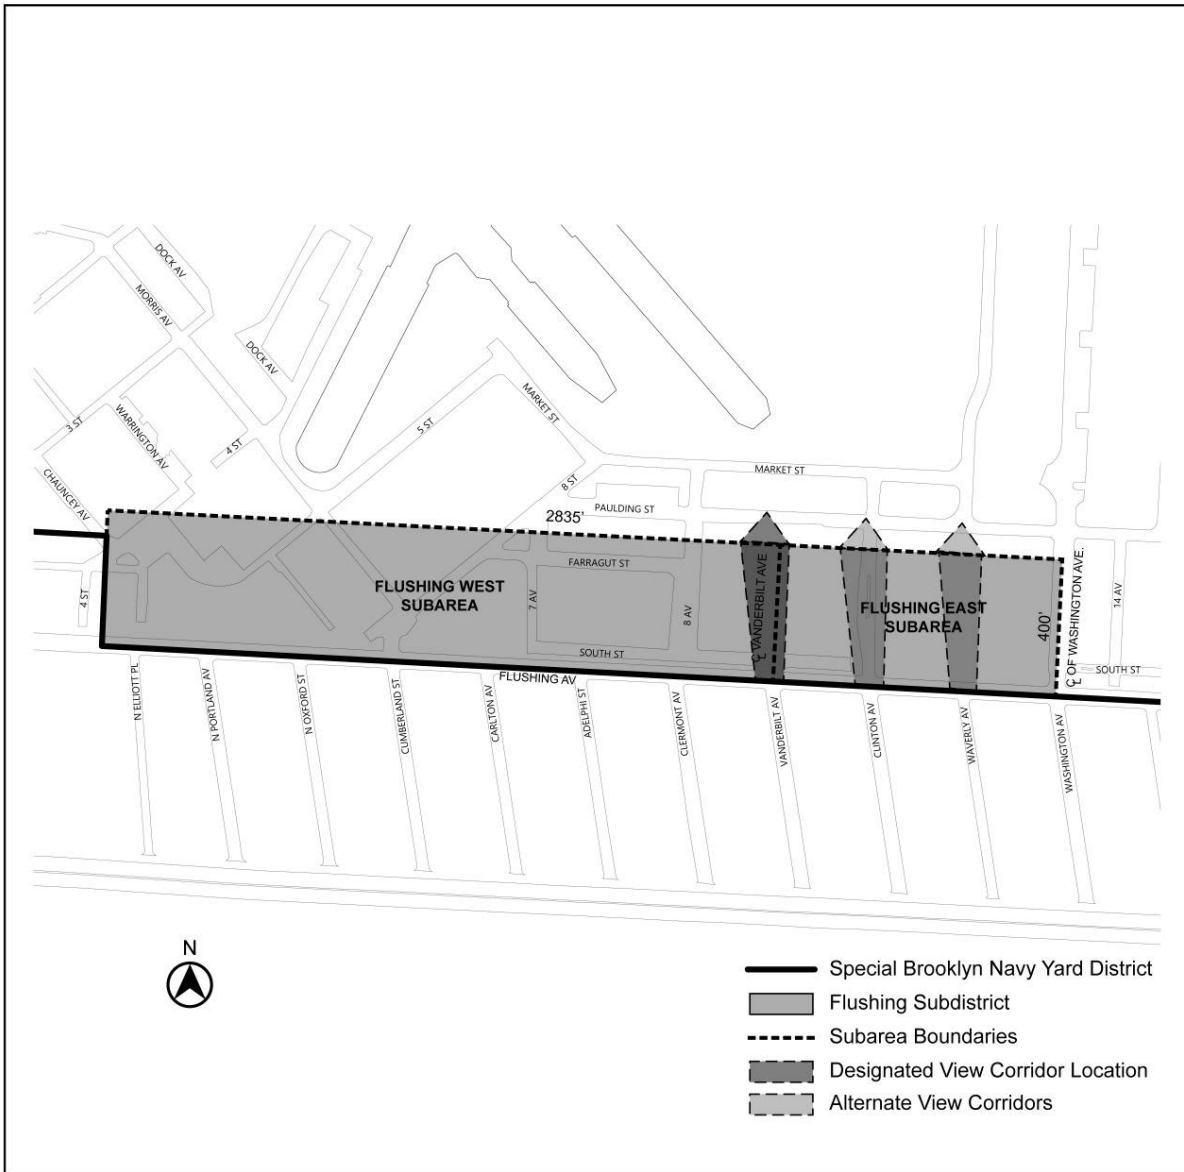

LAST AMENDED 12/15/2021

Map 1 — Special Brooklyn Navy Yard District and Subdistricts

Map 2 — Barge Basin Subareas

Map 4 — Flushing Avenue Subareas and View Corridors

-  Special Brooklyn Navy Yard District
-  Flushing Subdistrict
-  Subarea Boundaries
-  Designated View Corridor Location
-  Alternate View Corridors

Map 5 — Street Line Locations in the Barge Basin Subdistrict

Map 6 — Primary Street Frontages