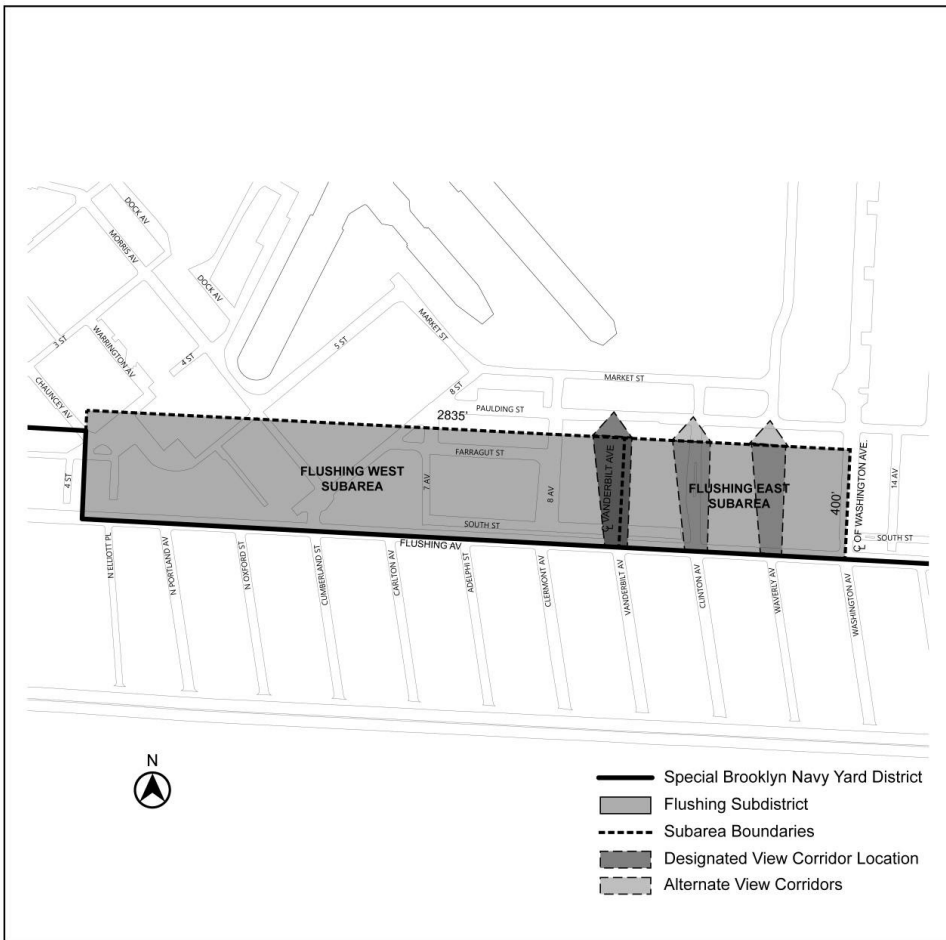

Map 5 — Street Line Locations in the Barge Basin Subdistrict