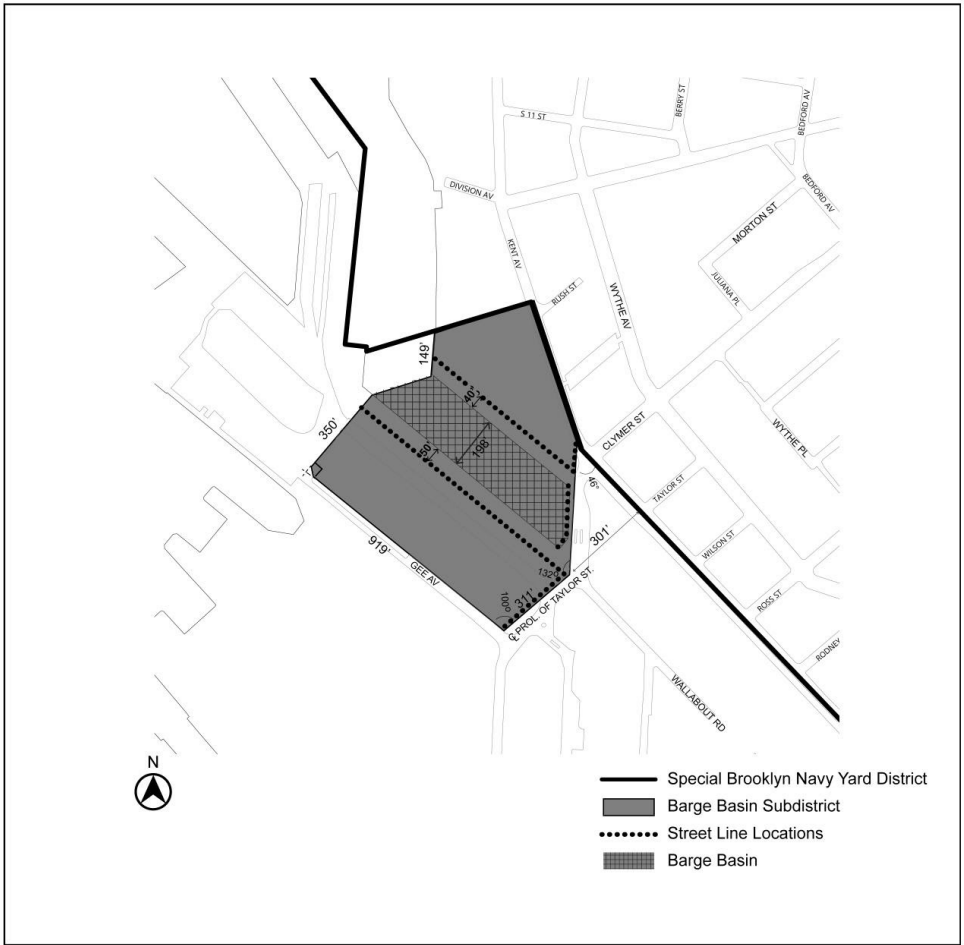

LAST AMENDED 12/15/2021

Map 1 — Special Brooklyn Navy Yard District and Subdistricts

Map 2 — Barge Basin Subareas

Map 3 — Navy Street Central Subarea

Map 4 — Flushing Avenue Subareas and View Corridors

Map 5 — Street Line Locations in the Barge Basin Subdistrict

Map 6 — Primary Street Frontages