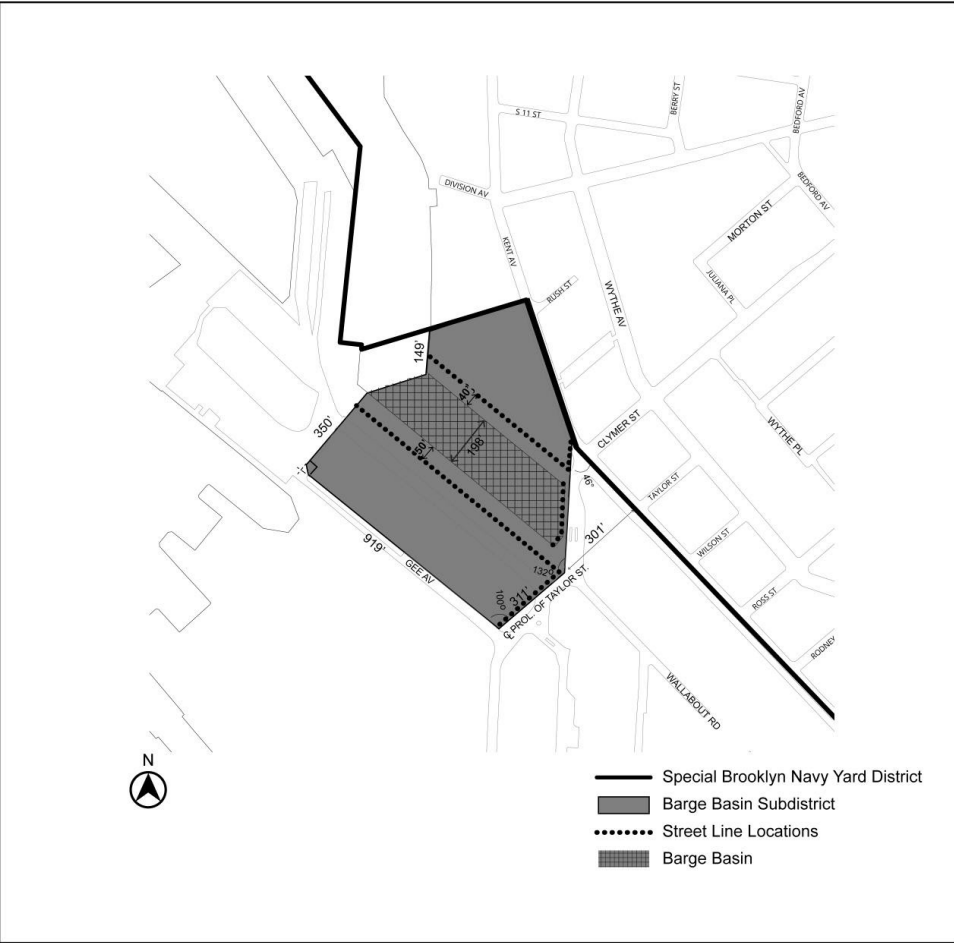

LAST AMENDED 12/15/2021

Map 1 — Special Brooklyn Navy Yard District and Subdistricts

Map 2 — Barge Basin Subareas

Map 3 — Navy Street Central Subarea

Map 4 — Flushing Avenue Subareas and View Corridors

Map 5 — Street Line Locations in the Barge Basin Subdistrict

Map 6 — Primary Street Frontages