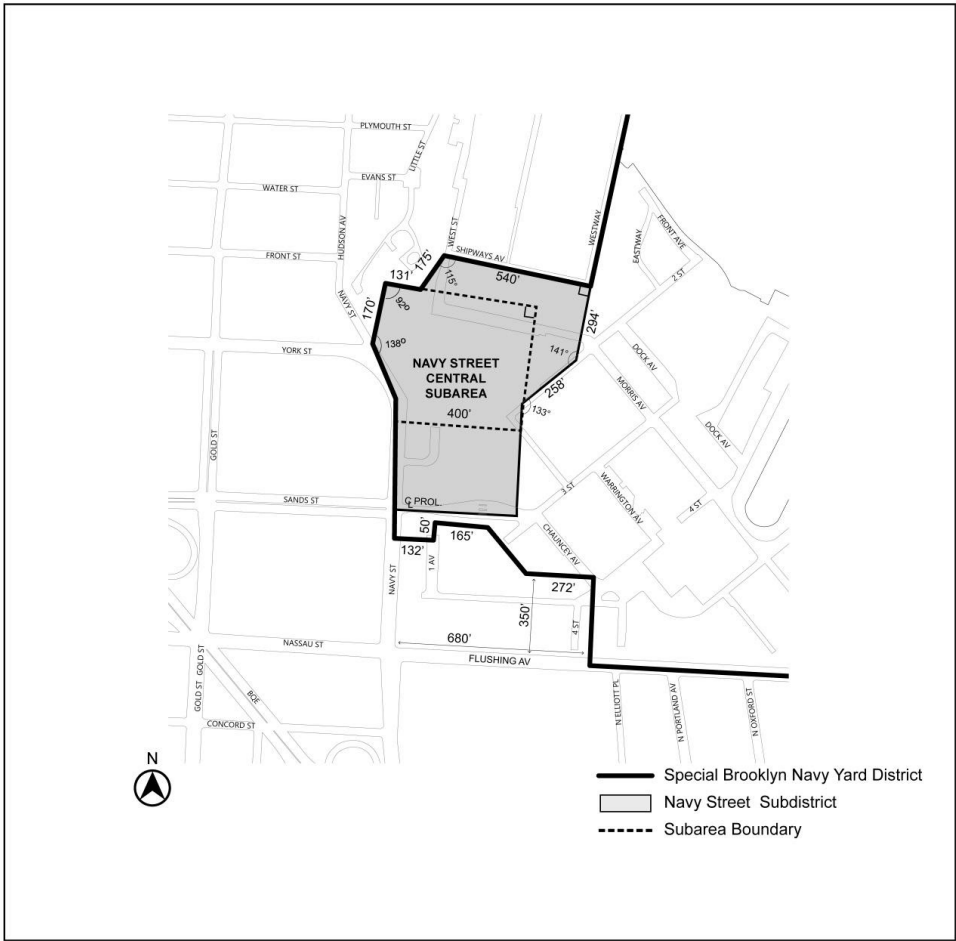

Map 4 — Flushing Avenue Subareas and View Corridors