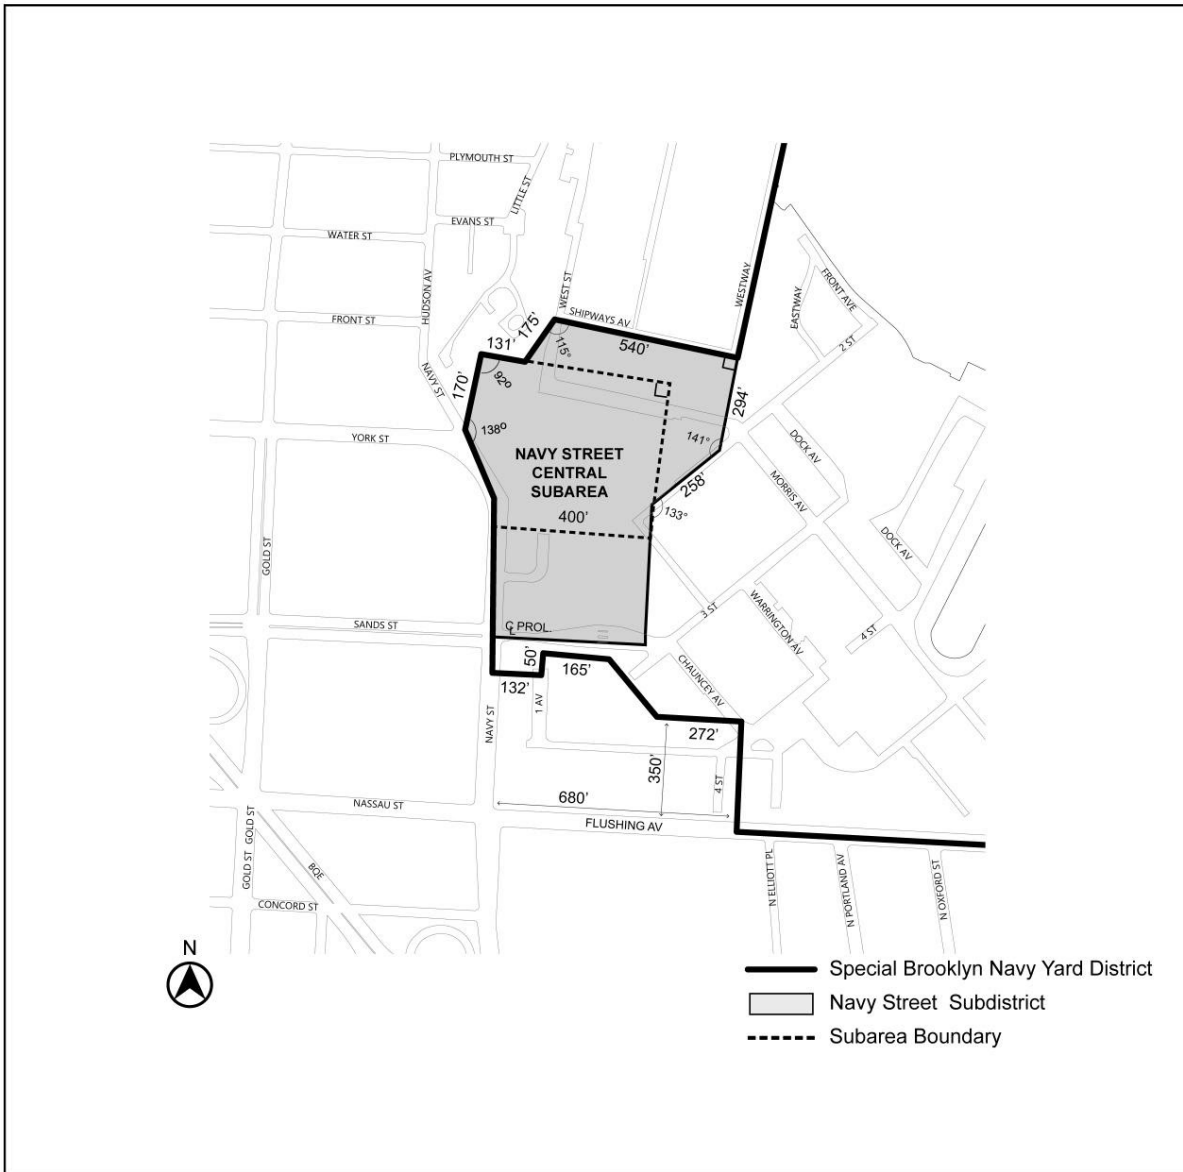

Zoning Resolution

THE CITY OF NEW YORK
Zohran K. Mamdani, Mayor

CITY PLANNING COMMISSION
Sideya Sherman, Chair

APPENDIX A

File generated by <https://zr.planning.nyc.gov> on 7/9/2026

APPENDIX A - Special Brooklyn Navy Yard District Plan

LAST AMENDED 12/15/2021

Map 1 — Special Brooklyn Navy Yard District and Subdistricts

Map 3 — Navy Street Central Subarea

Map 4 — Flushing Avenue Subareas and View Corridors

Map 5 — Street Line Locations in the Barge Basin Subdistrict

Map 6 — Primary Street Frontages