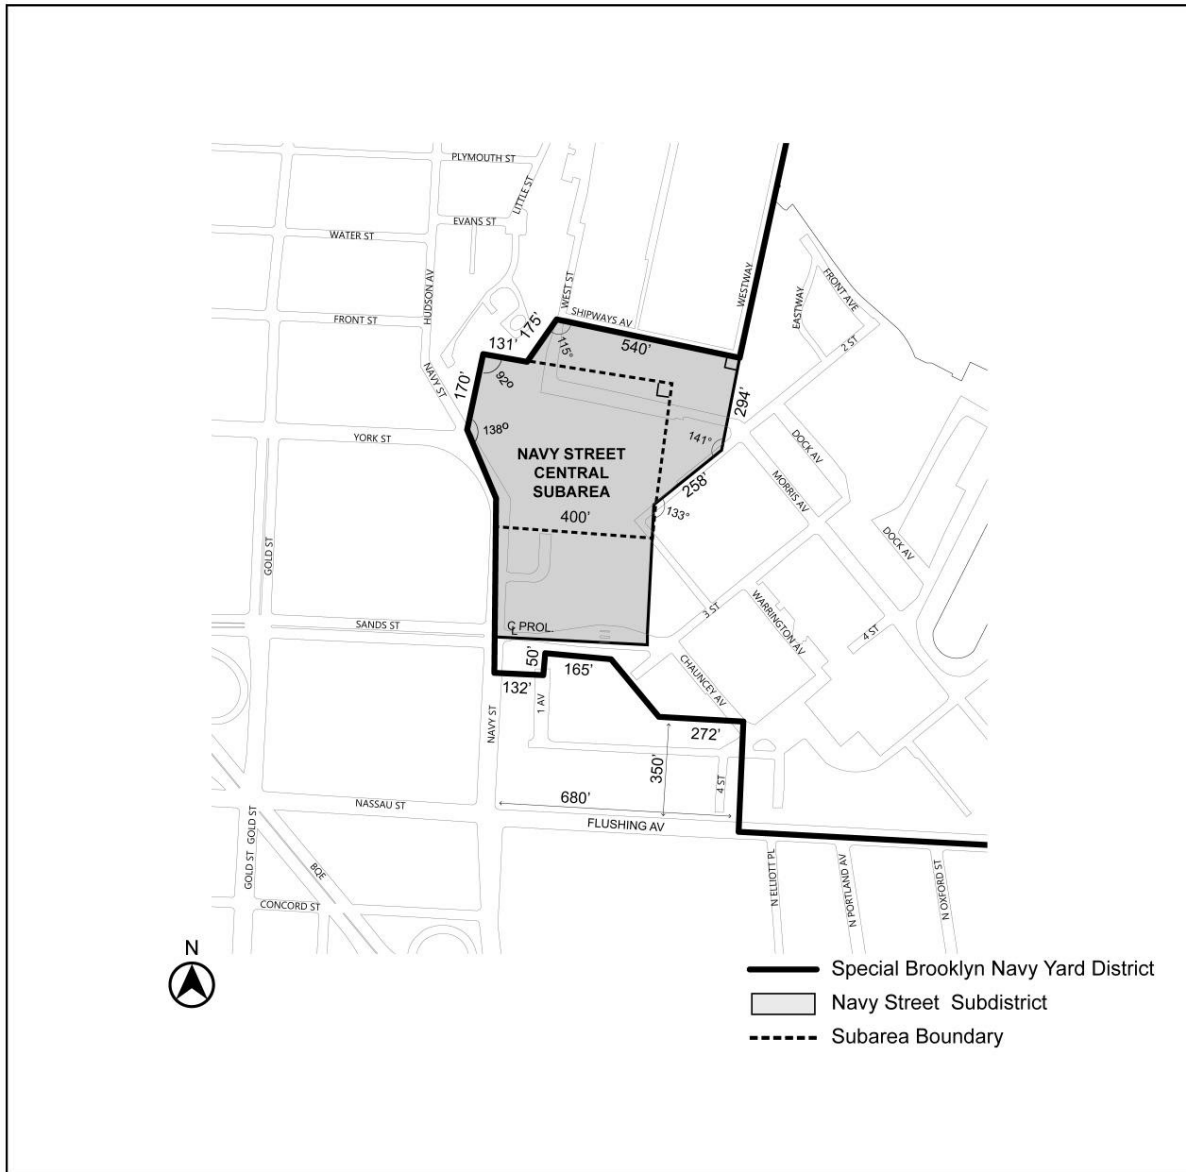

Zoning Resolution

THE CITY OF NEW YORK
Zohran K. Mamdani, Mayor

CITY PLANNING COMMISSION
Sideya Sherman, Chair

APPENDIX A

File generated by <https://zr.planning.nyc.gov> on 6/19/2026

APPENDIX A - Special Brooklyn Navy Yard District Plan

LAST AMENDED 12/15/2021

Map 1 — Special Brooklyn Navy Yard District and Subdistricts

Map 3 — Navy Street Central Subarea

Map 4 — Flushing Avenue Subareas and View Corridors

Map 5 — Street Line Locations in the Barge Basin Subdistrict

Map 6 — Primary Street Frontages