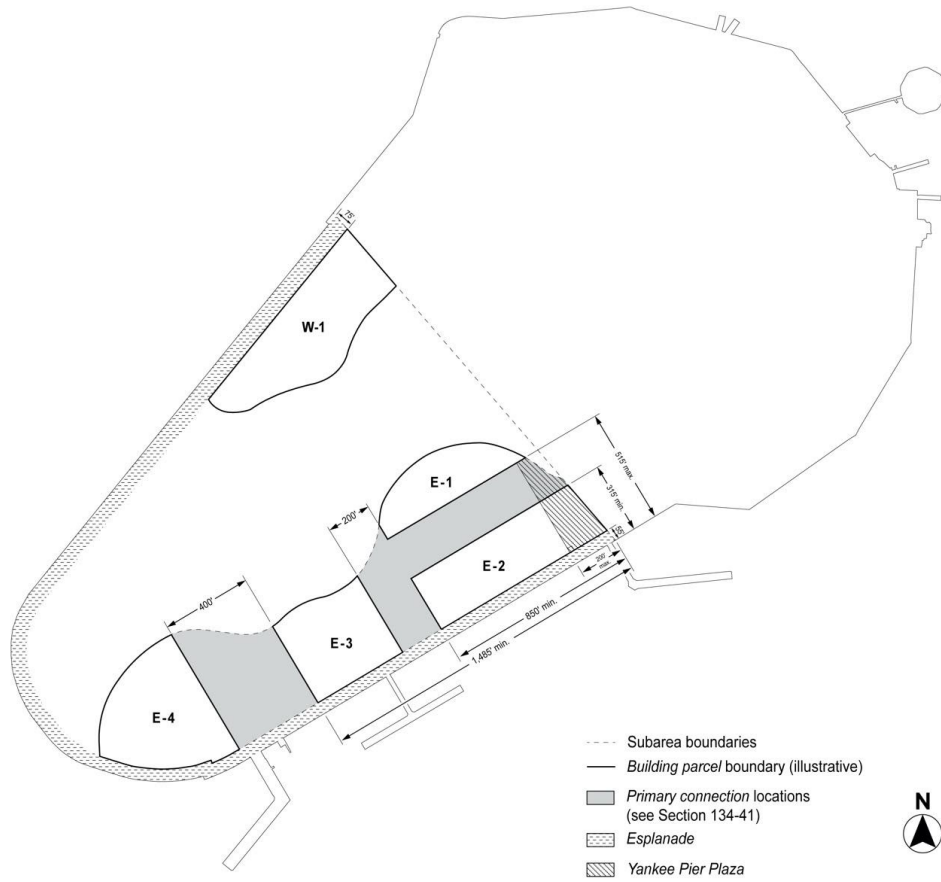

# APPENDIX - Special Governors Island District Plan

LAST AMENDED 5/27/2021

Map 1 - Special Governors Island District, Subdistricts, and Subareas

For the purpose of dimensioning the subareas illustrated above, the dimensions shall be as shown on the surveys dated April 17, 2020, available on the Department of City Planning website.

Map 2 - Building Parcels, Primary Connection Locations and Esplanade

For the purpose of dimensioning the esplanade, the dimensions shall be as shown on the surveys dated April 17, 2020, available on the Department of City Planning website.

### Map 3 - Secondary Connection Locations

# Map 4 – Maximum Base Heights and Setbacks