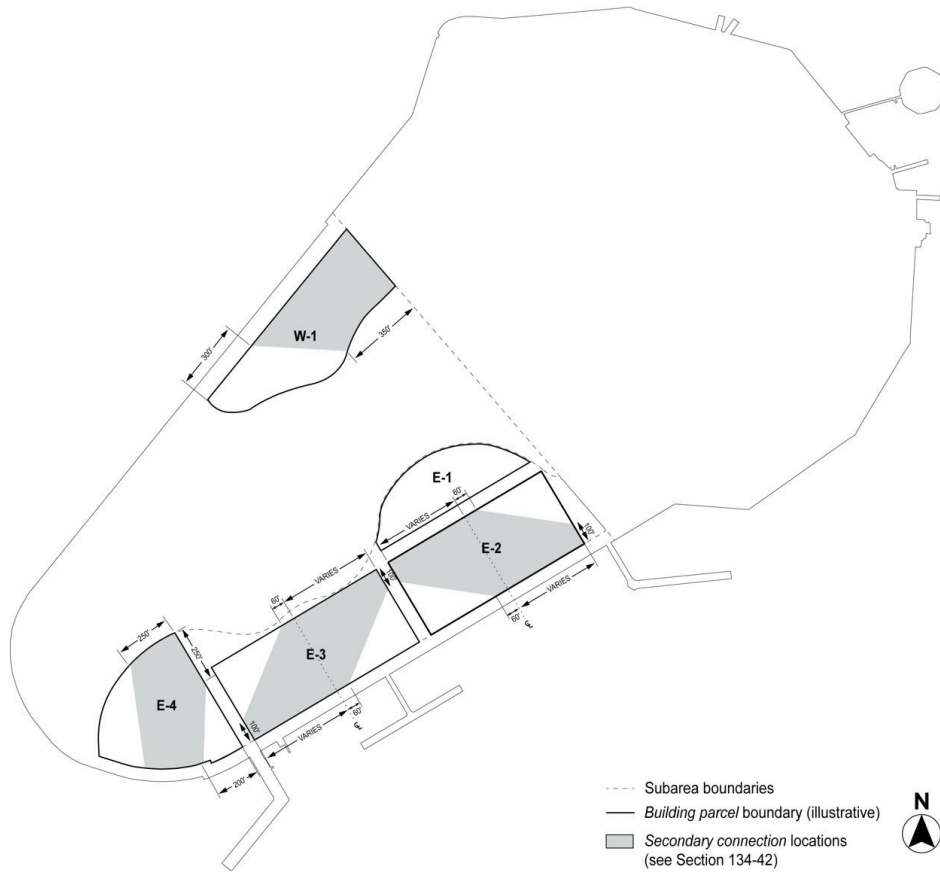

# APPENDIX - Special Governors Island District Plan

LAST AMENDED 5/27/2021

Map 1 - Special Governors Island District, Subdistricts, and Subareas

For the purpose of dimensioning the subareas illustrated above, the dimensions shall be as shown on the surveys dated April 17, 2020, available on the Department of City Planning website.

Map 2 - Building Parcels, Primary Connection Locations and Esplanade

For the purpose of dimensioning the esplanade, the dimensions shall be as shown on the surveys dated April 17, 2020, available on the Department of City Planning website.

### Map 3 - Secondary Connection Locations

# Map 4 – Maximum Base Heights and Setbacks