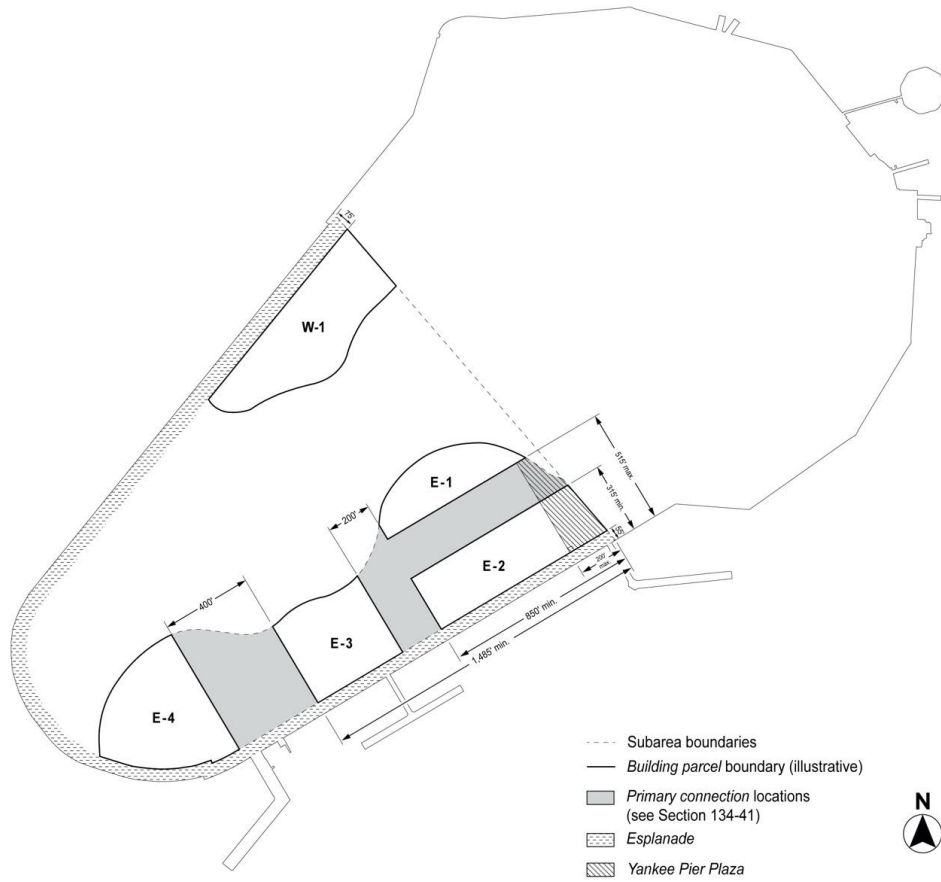

# APPENDIX - Special Governors Island District Plan

LAST AMENDED 5/27/2021

Map 1 - Special Governors Island District, Subdistricts, and Subareas

For the purpose of dimensioning the subareas illustrated above, the dimensions shall be as shown on the surveys dated April 17, 2020, available on the Department of City Planning website.

Map 2 - Building Parcels, Primary Connection Locations and Esplanade

# Map 4 – Maximum Base Heights and Setbacks