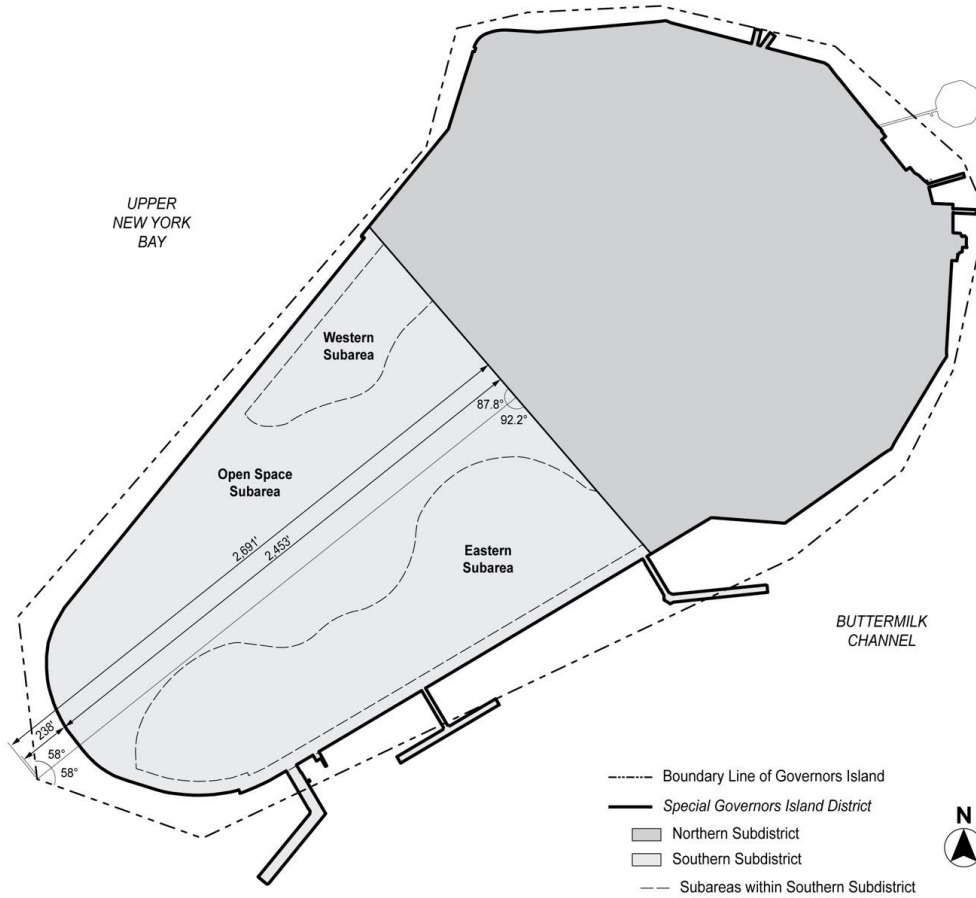

APPENDIX - Special Governors Island District Plan

LAST AMENDED 5/27/2021

Map 1 - Special Governors Island District, Subdistricts, and Subareas