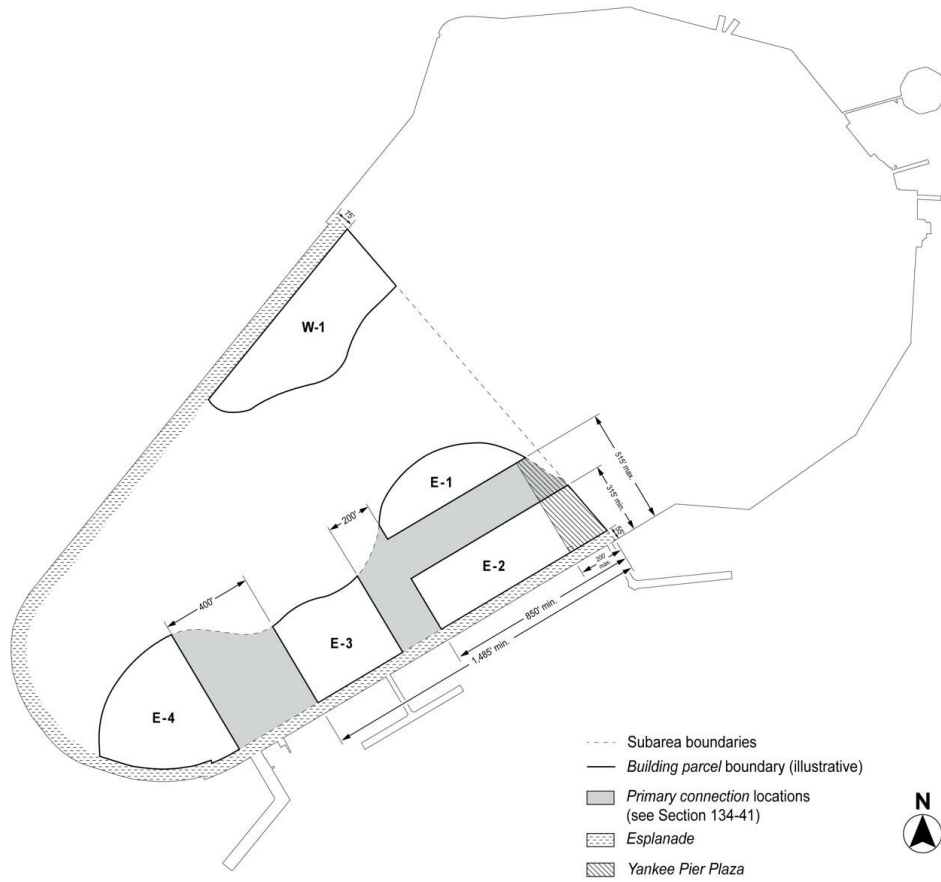

# APPENDIX - Special Governors Island District Plan

LAST AMENDED 5/27/2021

Map 1 - Special Governors Island District, Subdistricts, and Subareas

For the purpose of dimensioning the subareas illustrated above, the dimensions shall be as shown on the surveys dated April 17, 2020, available on the Department of City Planning website.

Map 2 - Building Parcels, Primary Connection Locations and Esplanade

Map 4 – Maximum Base Heights and Setbacks