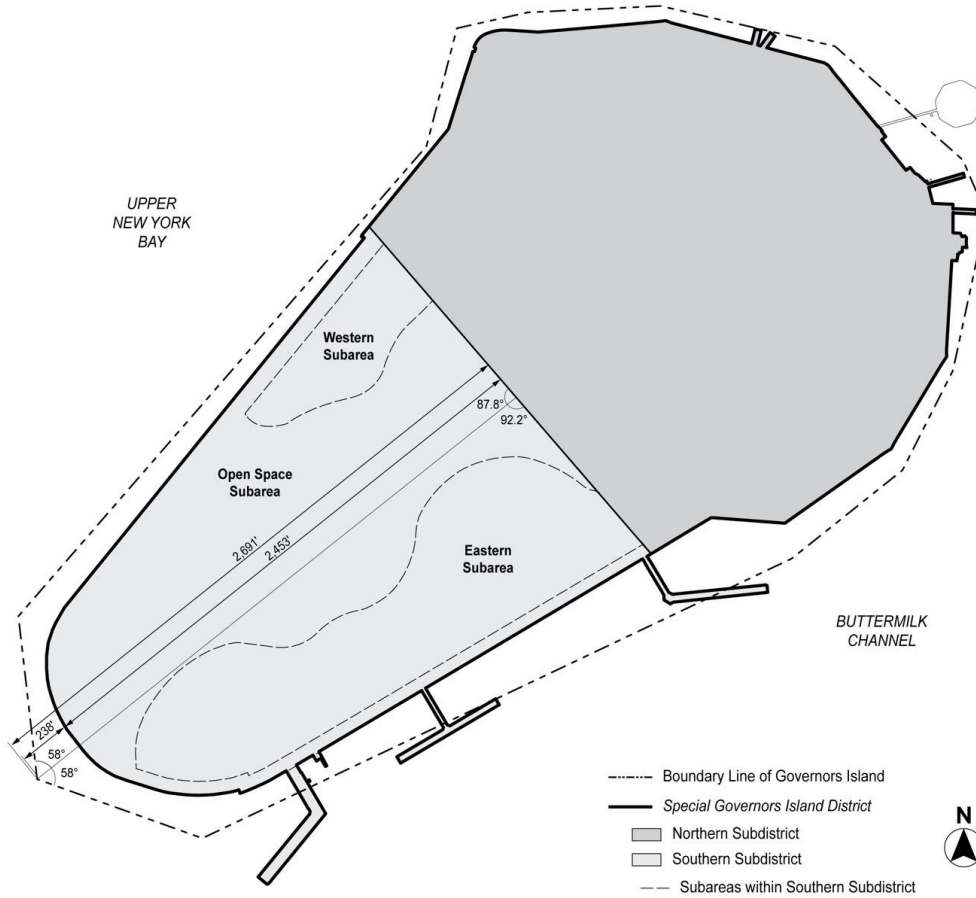

## Zoning Resolution

THE CITY OF NEW YORK

Eric Adams, Mayor

CITY PLANNING COMMISSION

Daniel R. Garodnick, Chair

# APPENDIX - Special Governors Island District Plan

LAST AMENDED 5/27/2021

Map 1 - Special Governors Island District, Subdistricts, and Subareas

For the purpose of dimensioning the subareas illustrated above, the dimensions shall be as shown on the surveys dated April 17, 2020, available on the Department of City Planning website.

Map 2 - Building Parcels, Primary Connection Locations and Esplanade

# Map 4 – Maximum Base Heights and Setbacks