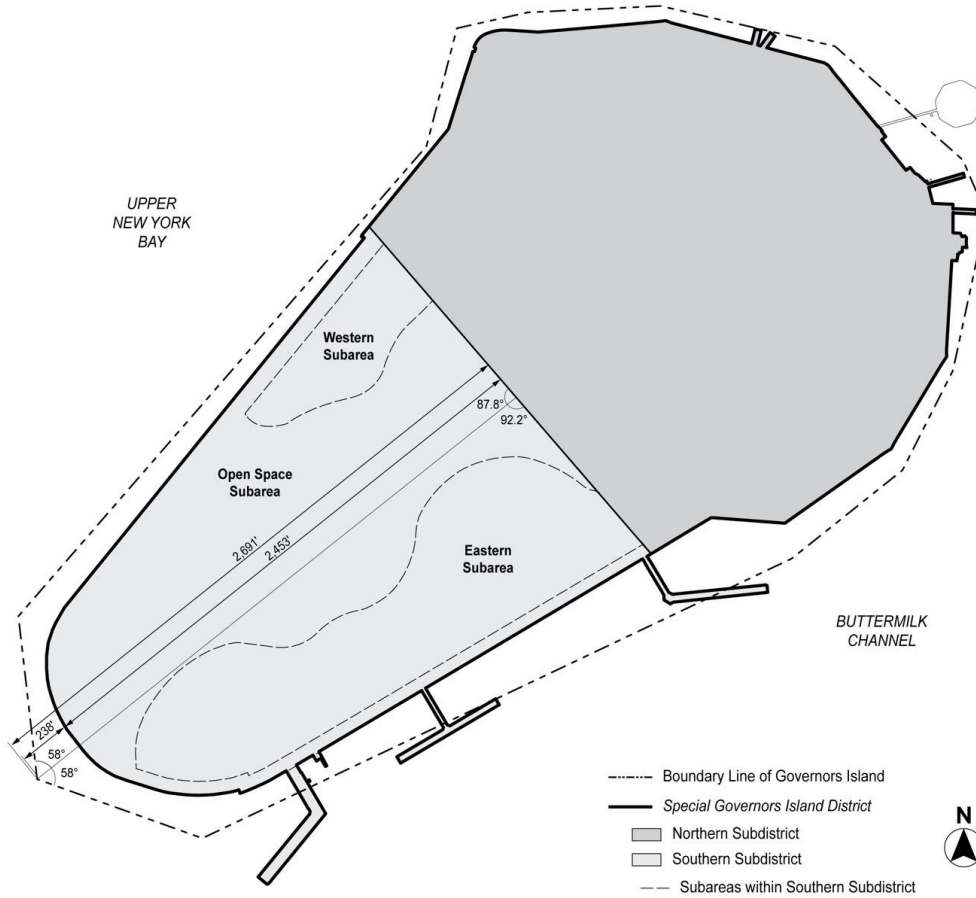

## Zoning Resolution

THE CITY OF NEW YORK

Eric Adams, Mayor

CITY PLANNING COMMISSION

Daniel R. Garodnick, Chair

# APPENDIX - Special Governors Island District Plan

LAST AMENDED 5/27/2021

Map 1 - Special Governors Island District, Subdistricts, and Subareas

For the purpose of dimensioning the subareas illustrated above, the dimensions shall be as shown on the surveys dated April 17, 2020, available on the Department of City Planning website.

Map 2 - Building Parcels, Primary Connection Locations and Esplanade

For the purpose of dimensioning the esplanade, the dimensions shall be as shown on the surveys dated April 17, 2020, available on the Department of City Planning website.