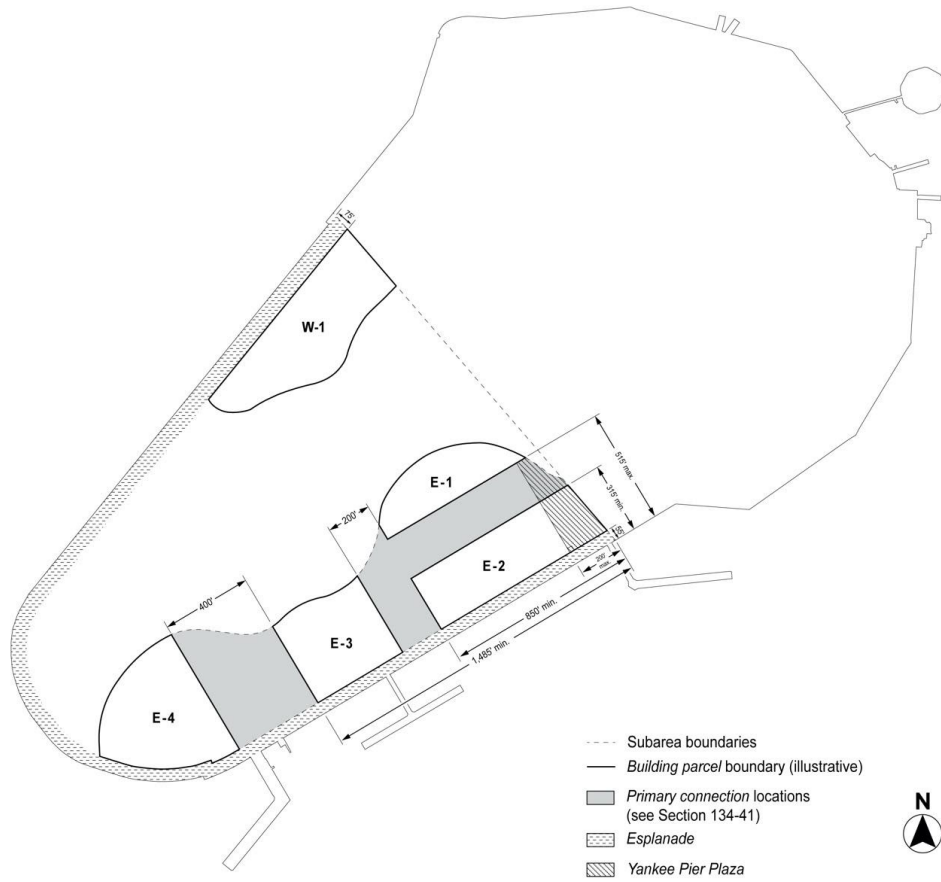

Zoning Resolution

THE CITY OF NEW YORK

Eric Adams, Mayor

CITY PLANNING COMMISSION

Daniel R. Garodnick, Chair

APPENDIX

File generated by <https://zr.planning.nyc.gov> on 7/17/2024

APPENDIX - Special Governors Island District Plan

LAST AMENDED 5/27/2021

Map 1 - Special Governors Island District, Subdistricts, and Subareas

For the purpose of dimensioning the subareas illustrated above, the dimensions shall be as shown on the surveys dated April 17, 2020, available on the Department of City Planning website.

Map 2 - Building Parcels, Primary Connection Locations and Esplanade

For the purpose of dimensioning the esplanade, the dimensions shall be as shown on the surveys dated April 17, 2020, available on the Department of City Planning website.

Map 3 - Secondary Connection Locations

Map 4 – Maximum Base Heights and Setbacks