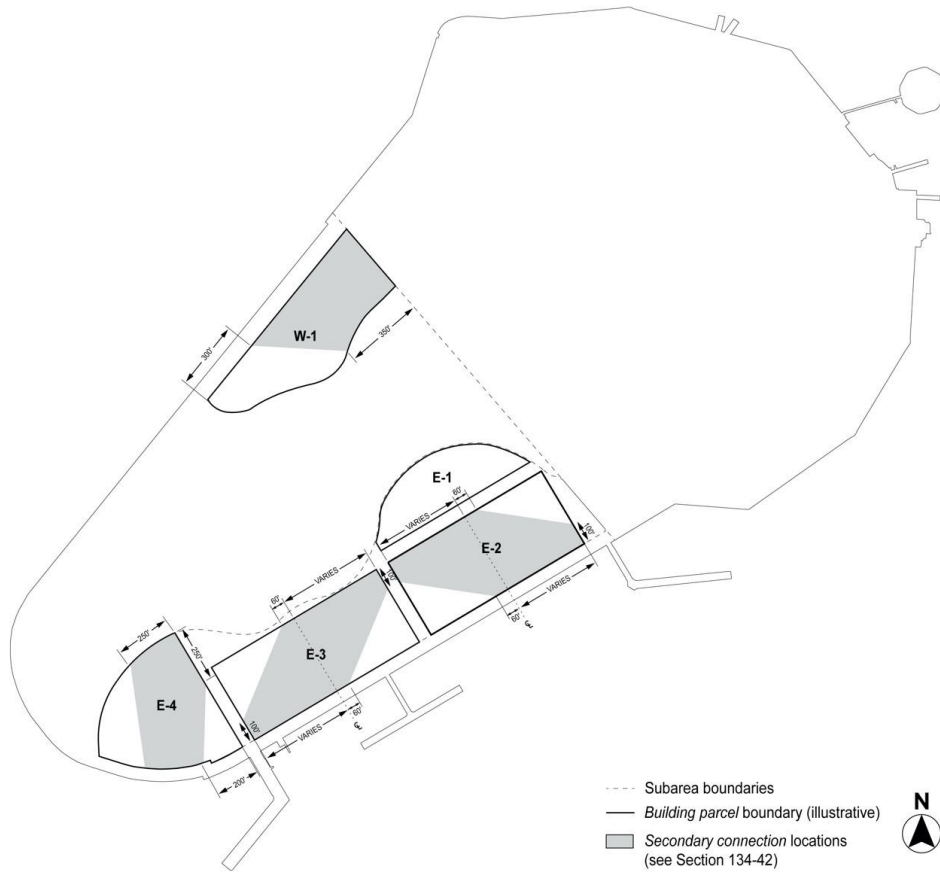

# APPENDIX - Special Governors Island District Plan

LAST AMENDED 5/27/2021

Map 1 - Special Governors Island District, Subdistricts, and Subareas

For the purpose of dimensioning the subareas illustrated above, the dimensions shall be as shown on the surveys dated April 17, 2020, available on the Department of City Planning website.

Map 2 - Building Parcels, Primary Connection Locations and Esplanade

For the purpose of dimensioning the esplanade, the dimensions shall be as shown on the surveys dated April 17, 2020, available on the Department of City Planning website.

Map 3 - Secondary Connection Locations

Map 4 – Maximum Base Heights and Setbacks