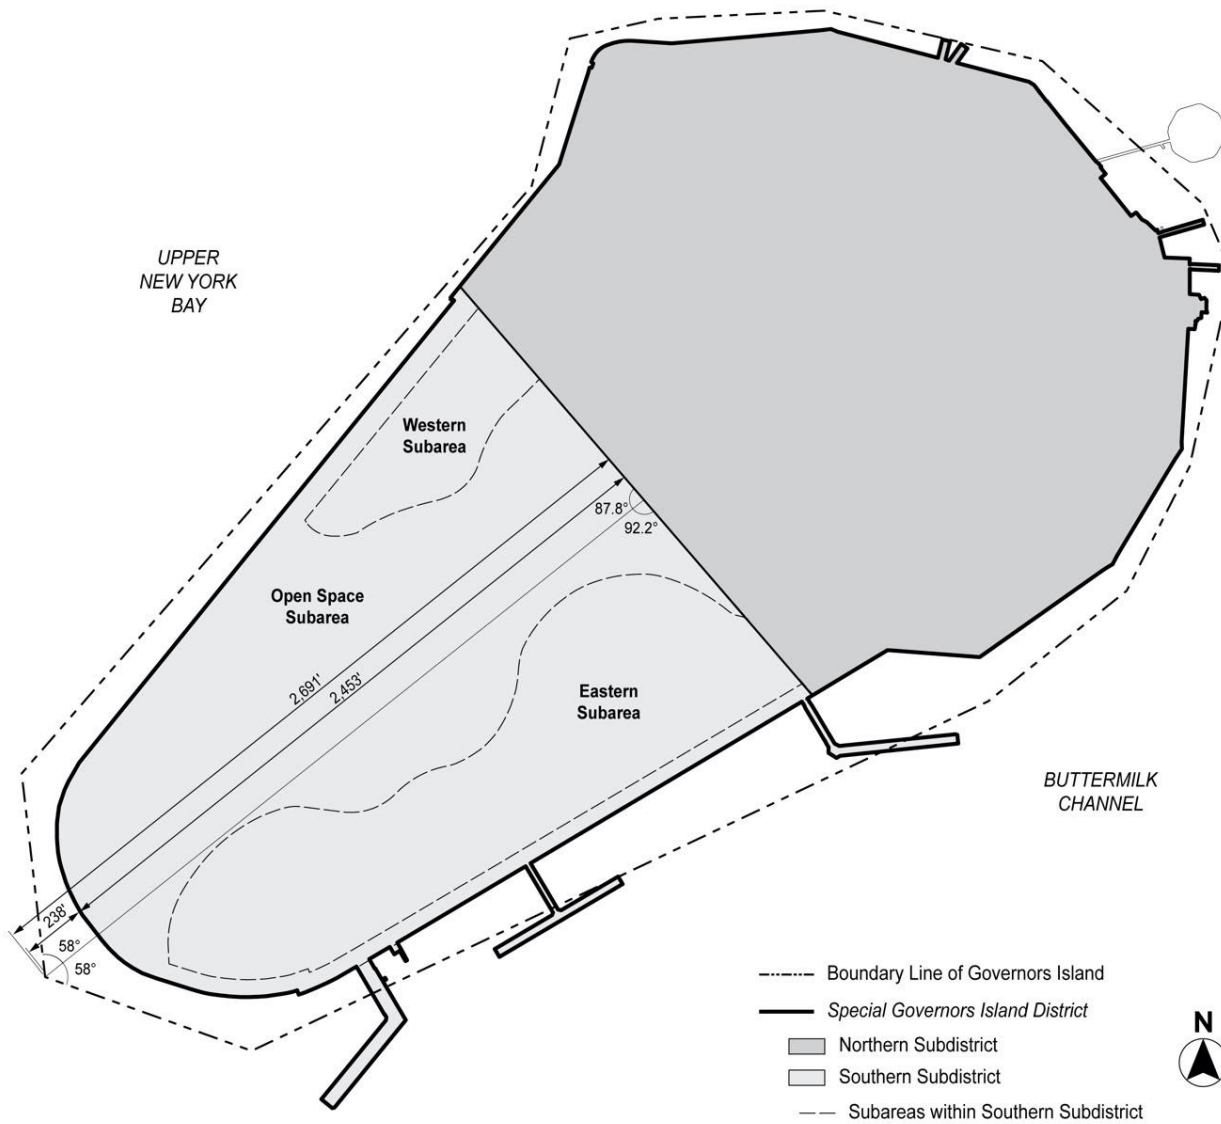

Zoning Resolution

THE CITY OF NEW YORK
Zohran K. Mamdani, Mayor

CITY PLANNING COMMISSION
Sideya Sherman, Chair

APPENDIX

File generated by <https://zr.planning.nyc.gov> on 5/27/2026

APPENDIX - Special Governors Island District Plan

LAST AMENDED 5/27/2021

Map 1 - Special Governors Island District, Subdistricts, and Subareas

For the purpose of dimensioning the subareas illustrated above, the dimensions shall be as shown on the surveys dated April 17, 2020, available on the Department of City Planning website.

Map 2 - Building Parcels, Primary Connection Locations and Esplanade

Map 4 – Maximum Base Heights and Setbacks