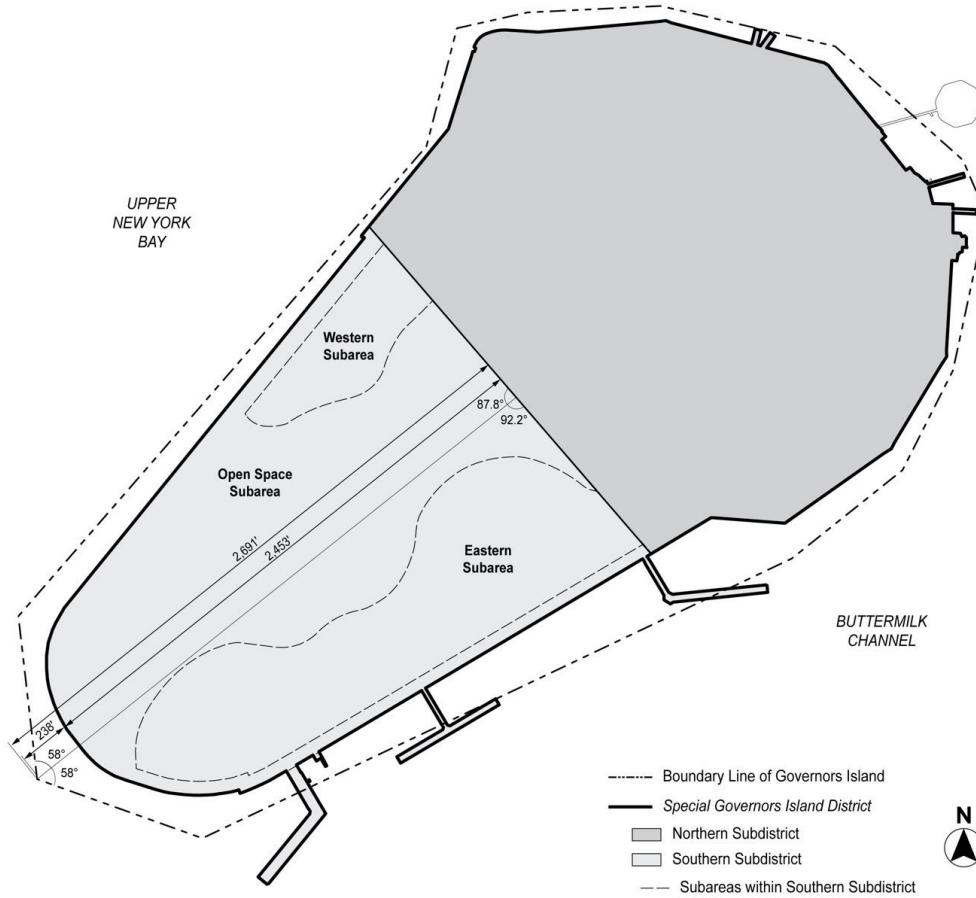

## Zoning Resolution

THE CITY OF NEW YORK

Eric Adams, Mayor

CITY PLANNING COMMISSION

Daniel R. Garodnick, Chair

# APPENDIX - Special Governors Island District Plan

LAST AMENDED 5/27/2021

Map 1 - Special Governors Island District, Subdistricts, and Subareas

For the purpose of dimensioning the subareas illustrated above, the dimensions shall be as shown on the surveys dated April 17, 2020, available on the Department of City Planning website.

Map 2 - Building Parcels, Primary Connection Locations and Esplanade

Map 4 – Maximum Base Heights and Setbacks