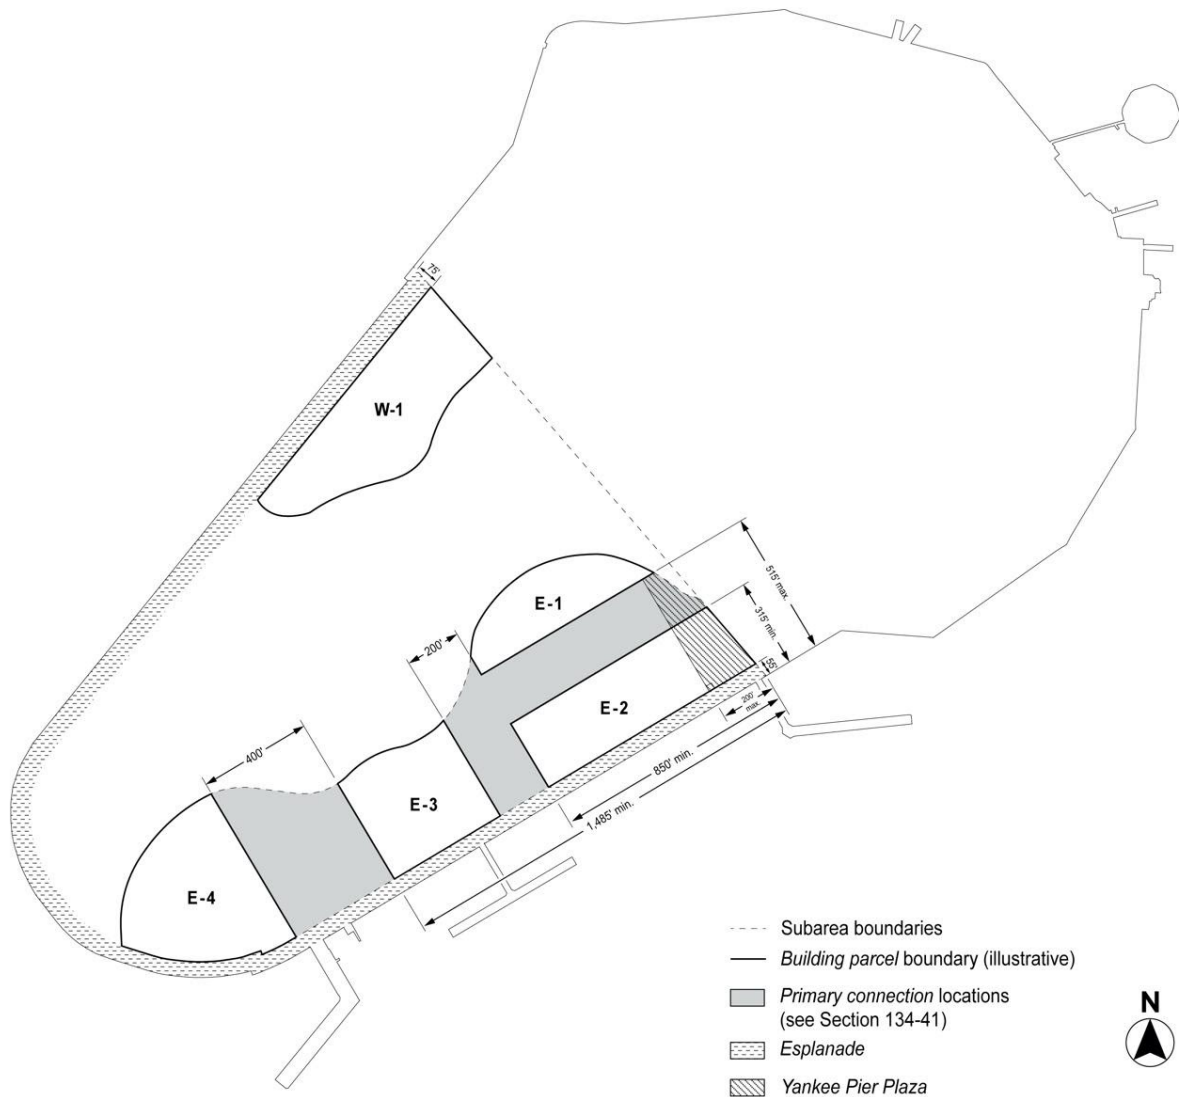

For the purpose of dimensioning the subareas illustrated above, the dimensions shall be as shown on the surveys dated April 17, 2020, available on the Department of City Planning website.

Map 2 - Building Parcels, Primary Connection Locations and Esplanade