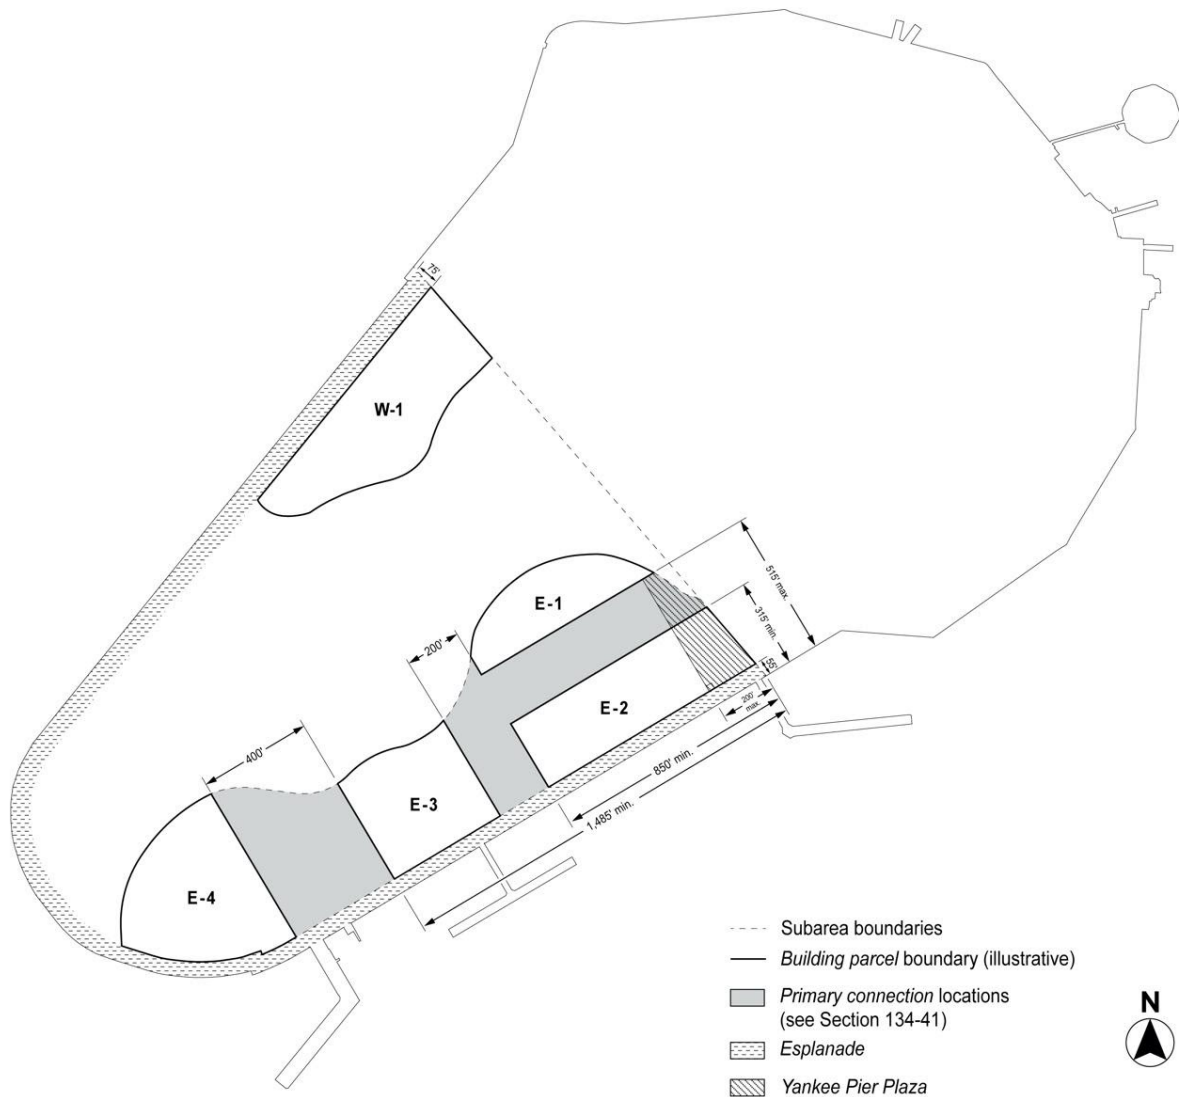

Zoning Resolution

THE CITY OF NEW YORK
Zohran K. Mamdani, Mayor

CITY PLANNING COMMISSION
Sideya Sherman, Chair

APPENDIX

File generated by <https://zr.planning.nyc.gov> on 5/27/2026

APPENDIX - Special Governors Island District Plan

LAST AMENDED 5/27/2021

Map 1 - Special Governors Island District, Subdistricts, and Subareas

For the purpose of dimensioning the subareas illustrated above, the dimensions shall be as shown on the surveys dated April 17, 2020, available on the Department of City Planning website.

Map 2 - Building Parcels, Primary Connection Locations and Esplanade

For the purpose of dimensioning the esplanade, the dimensions shall be as shown on the surveys dated April 17, 2020, available on the Department of City Planning website.

Map 3 - Secondary Connection Locations

Map 4 – Maximum Base Heights and Setbacks