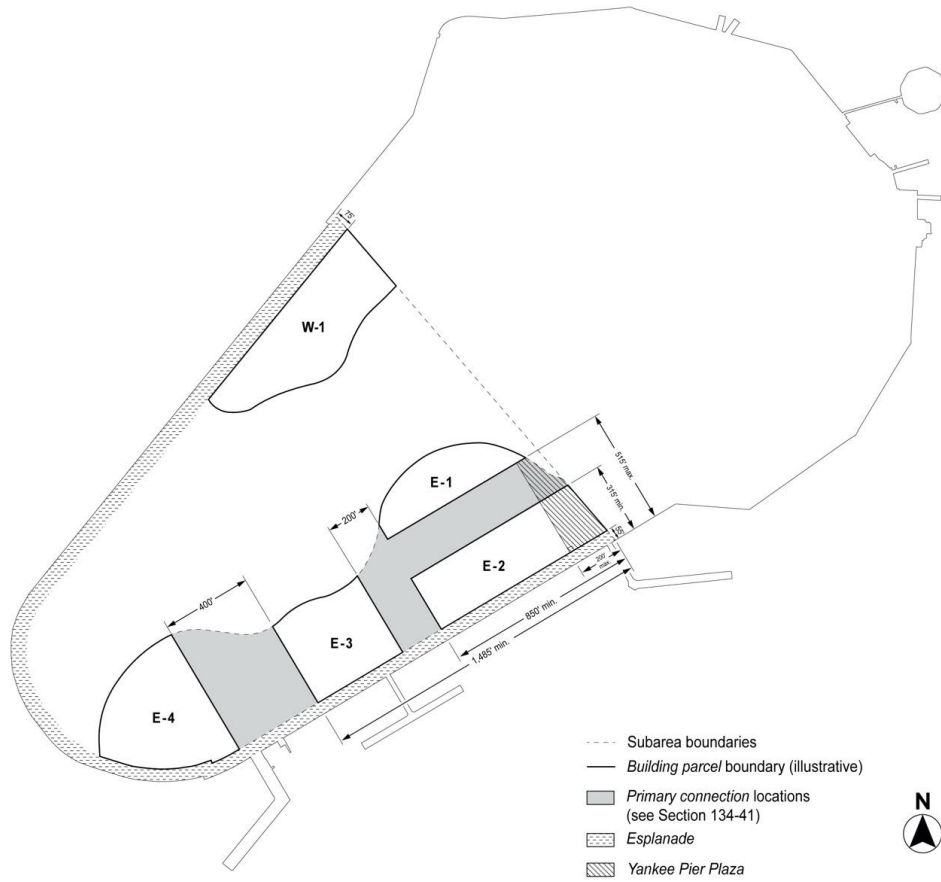

# APPENDIX - Special Governors Island District Plan

LAST AMENDED 5/27/2021

Map 1 - Special Governors Island District, Subdistricts, and Subareas

For the purpose of dimensioning the subareas illustrated above, the dimensions shall be as shown on the surveys dated April 17, 2020, available on the Department of City Planning website.

Map 2 - Building Parcels, Primary Connection Locations and Esplanade

For the purpose of dimensioning the esplanade, the dimensions shall be as shown on the surveys dated April 17, 2020, available on the Department of City Planning website.

Map 3 - Secondary Connection Locations

Map 4 – Maximum Base Heights and Setbacks