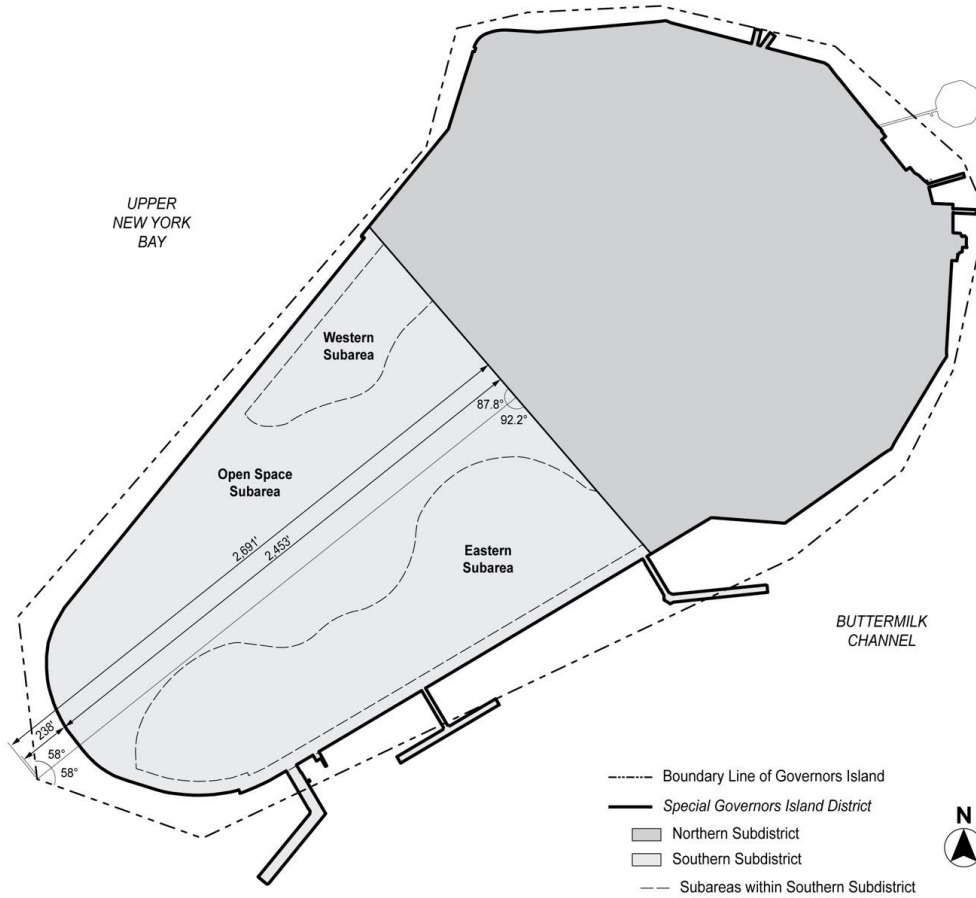

Zoning Resolution

THE CITY OF NEW YORK

Eric Adams, Mayor

CITY PLANNING COMMISSION

Daniel R. Garodnick, Chair

APPENDIX

File generated by <https://zr.planning.nyc.gov> on 7/17/2024

APPENDIX - Special Governors Island District Plan

LAST AMENDED 5/27/2021

Map 1 - Special Governors Island District, Subdistricts, and Subareas

For the purpose of dimensioning the subareas illustrated above, the dimensions shall be as shown on the surveys dated April 17, 2020, available on the Department of City Planning website.

Map 2 - Building Parcels, Primary Connection Locations and Esplanade

For the purpose of dimensioning the esplanade, the dimensions shall be as shown on the surveys dated April 17, 2020, available on the Department of City Planning website.

Map 3 - Secondary Connection Locations

Map 4 – Maximum Base Heights and Setbacks