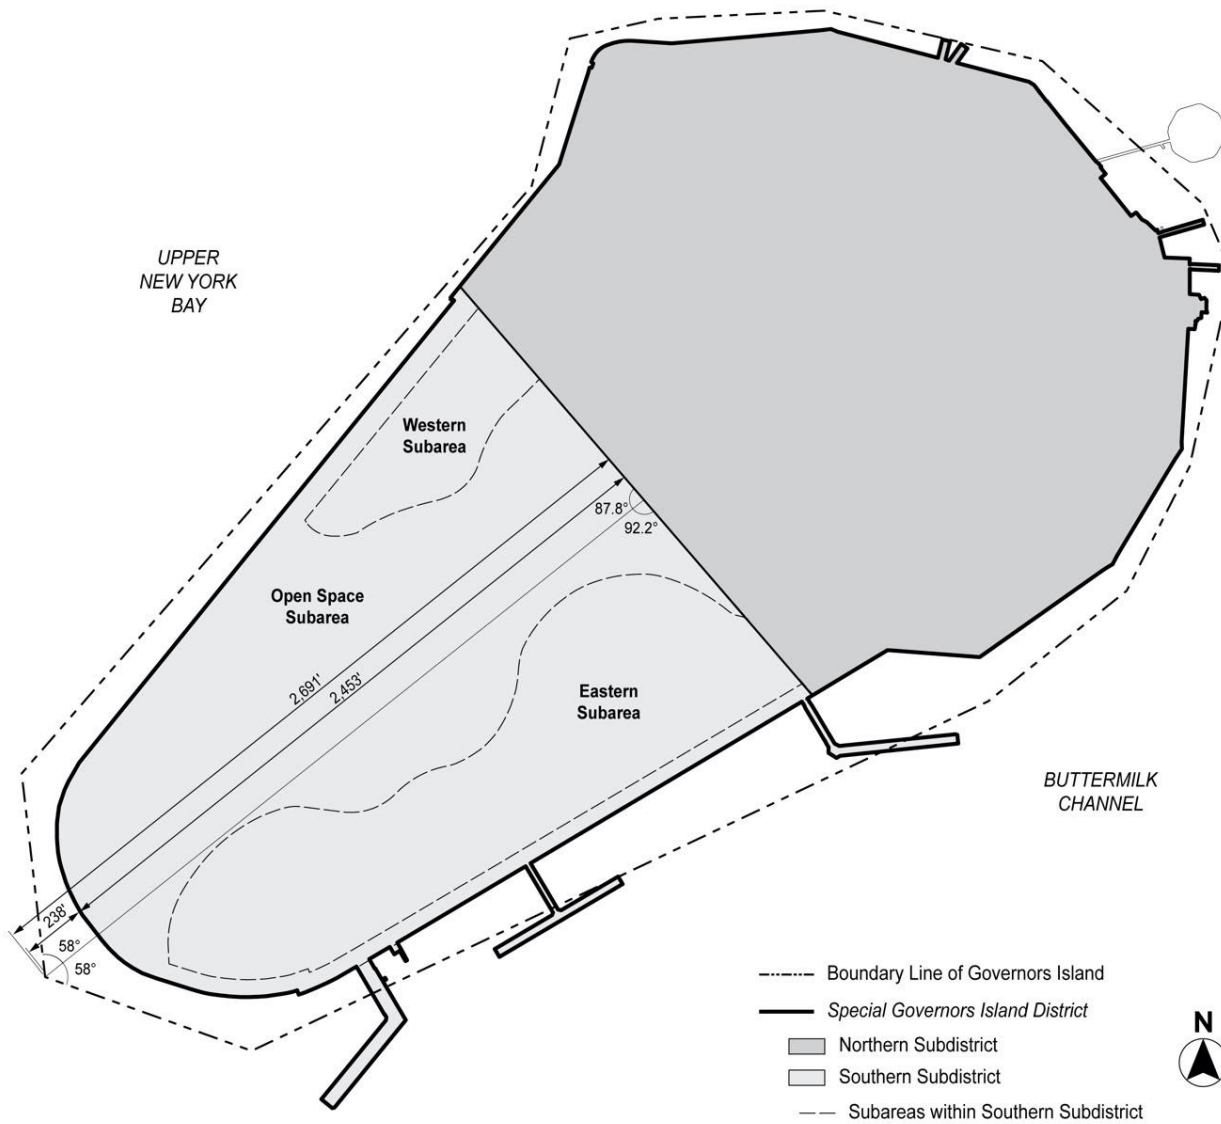

Zoning Resolution

THE CITY OF NEW YORK
Zohran K. Mamdani, Mayor

CITY PLANNING COMMISSION
Sideya Sherman, Chair

APPENDIX

File generated by <https://zr.planning.nyc.gov> on 5/27/2026

APPENDIX - Special Governors Island District Plan

LAST AMENDED 5/27/2021

Map 1 - Special Governors Island District, Subdistricts, and Subareas

For the purpose of dimensioning the subareas illustrated above, the dimensions shall be as shown on the surveys dated April 17, 2020, available on the Department of City Planning website.

Map 2 - Building Parcels, Primary Connection Locations and Esplanade

For the purpose of dimensioning the esplanade, the dimensions shall be as shown on the surveys dated April 17, 2020, available on the Department of City Planning website.

Map 3 - Secondary Connection Locations

Map 4 – Maximum Base Heights and Setbacks