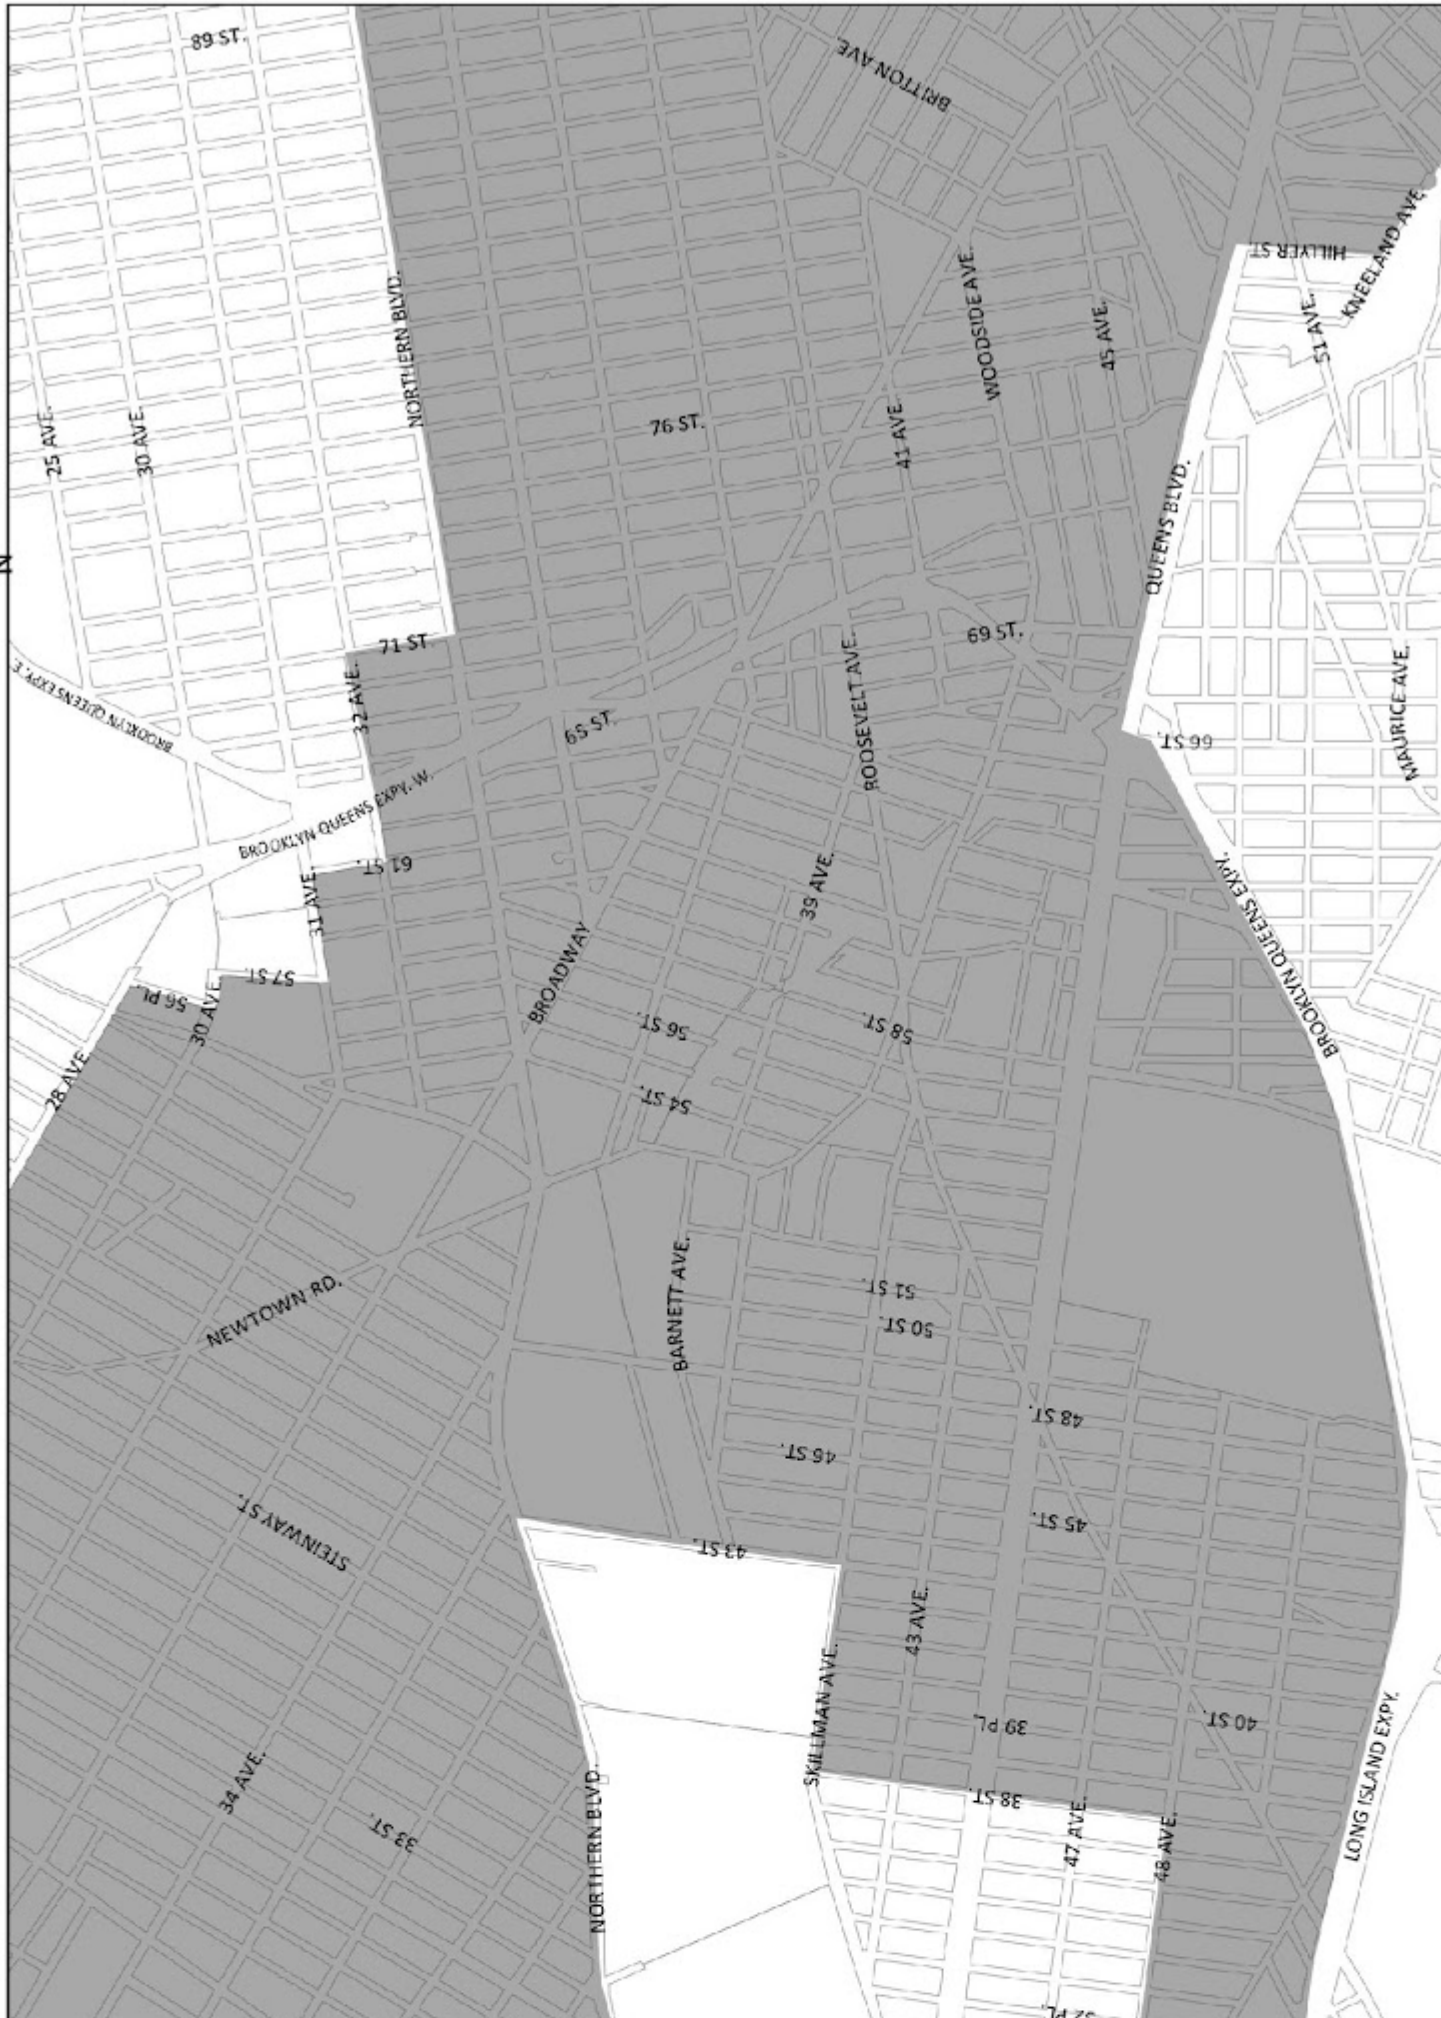

The boundaries shown on the maps in this APPENDIX include:

all of Manhattan Community Districts 9, 10, 11 and 12;

all of Bronx Community Districts 1, 2, 4, 5, 6 and 7; and

all of Brooklyn Community Districts 1, 2, 3, 4, 6, 7, 8, 9 and 16.

Portions of other Community Districts are shown on Maps 1 through 15 in this APPENDIX.

Transit Zone Map 1

Transit Zone

Transit Zone Map 2

Transit Zone Map 3

Transit Zone Map 4

Transit Zone

Transit Zone Map 5

Transit Zone

0

0.25

0.5 Miles

Transit Zone Map 6

Transit Zone

0.5 Miles

0.25

0

Transit Zone Map 7

Transit Zone

Transit Zone Map 8

Transit Zone Map 9

Transit Zone

0.5 Miles
0.25
0

Transit Zone Map 10