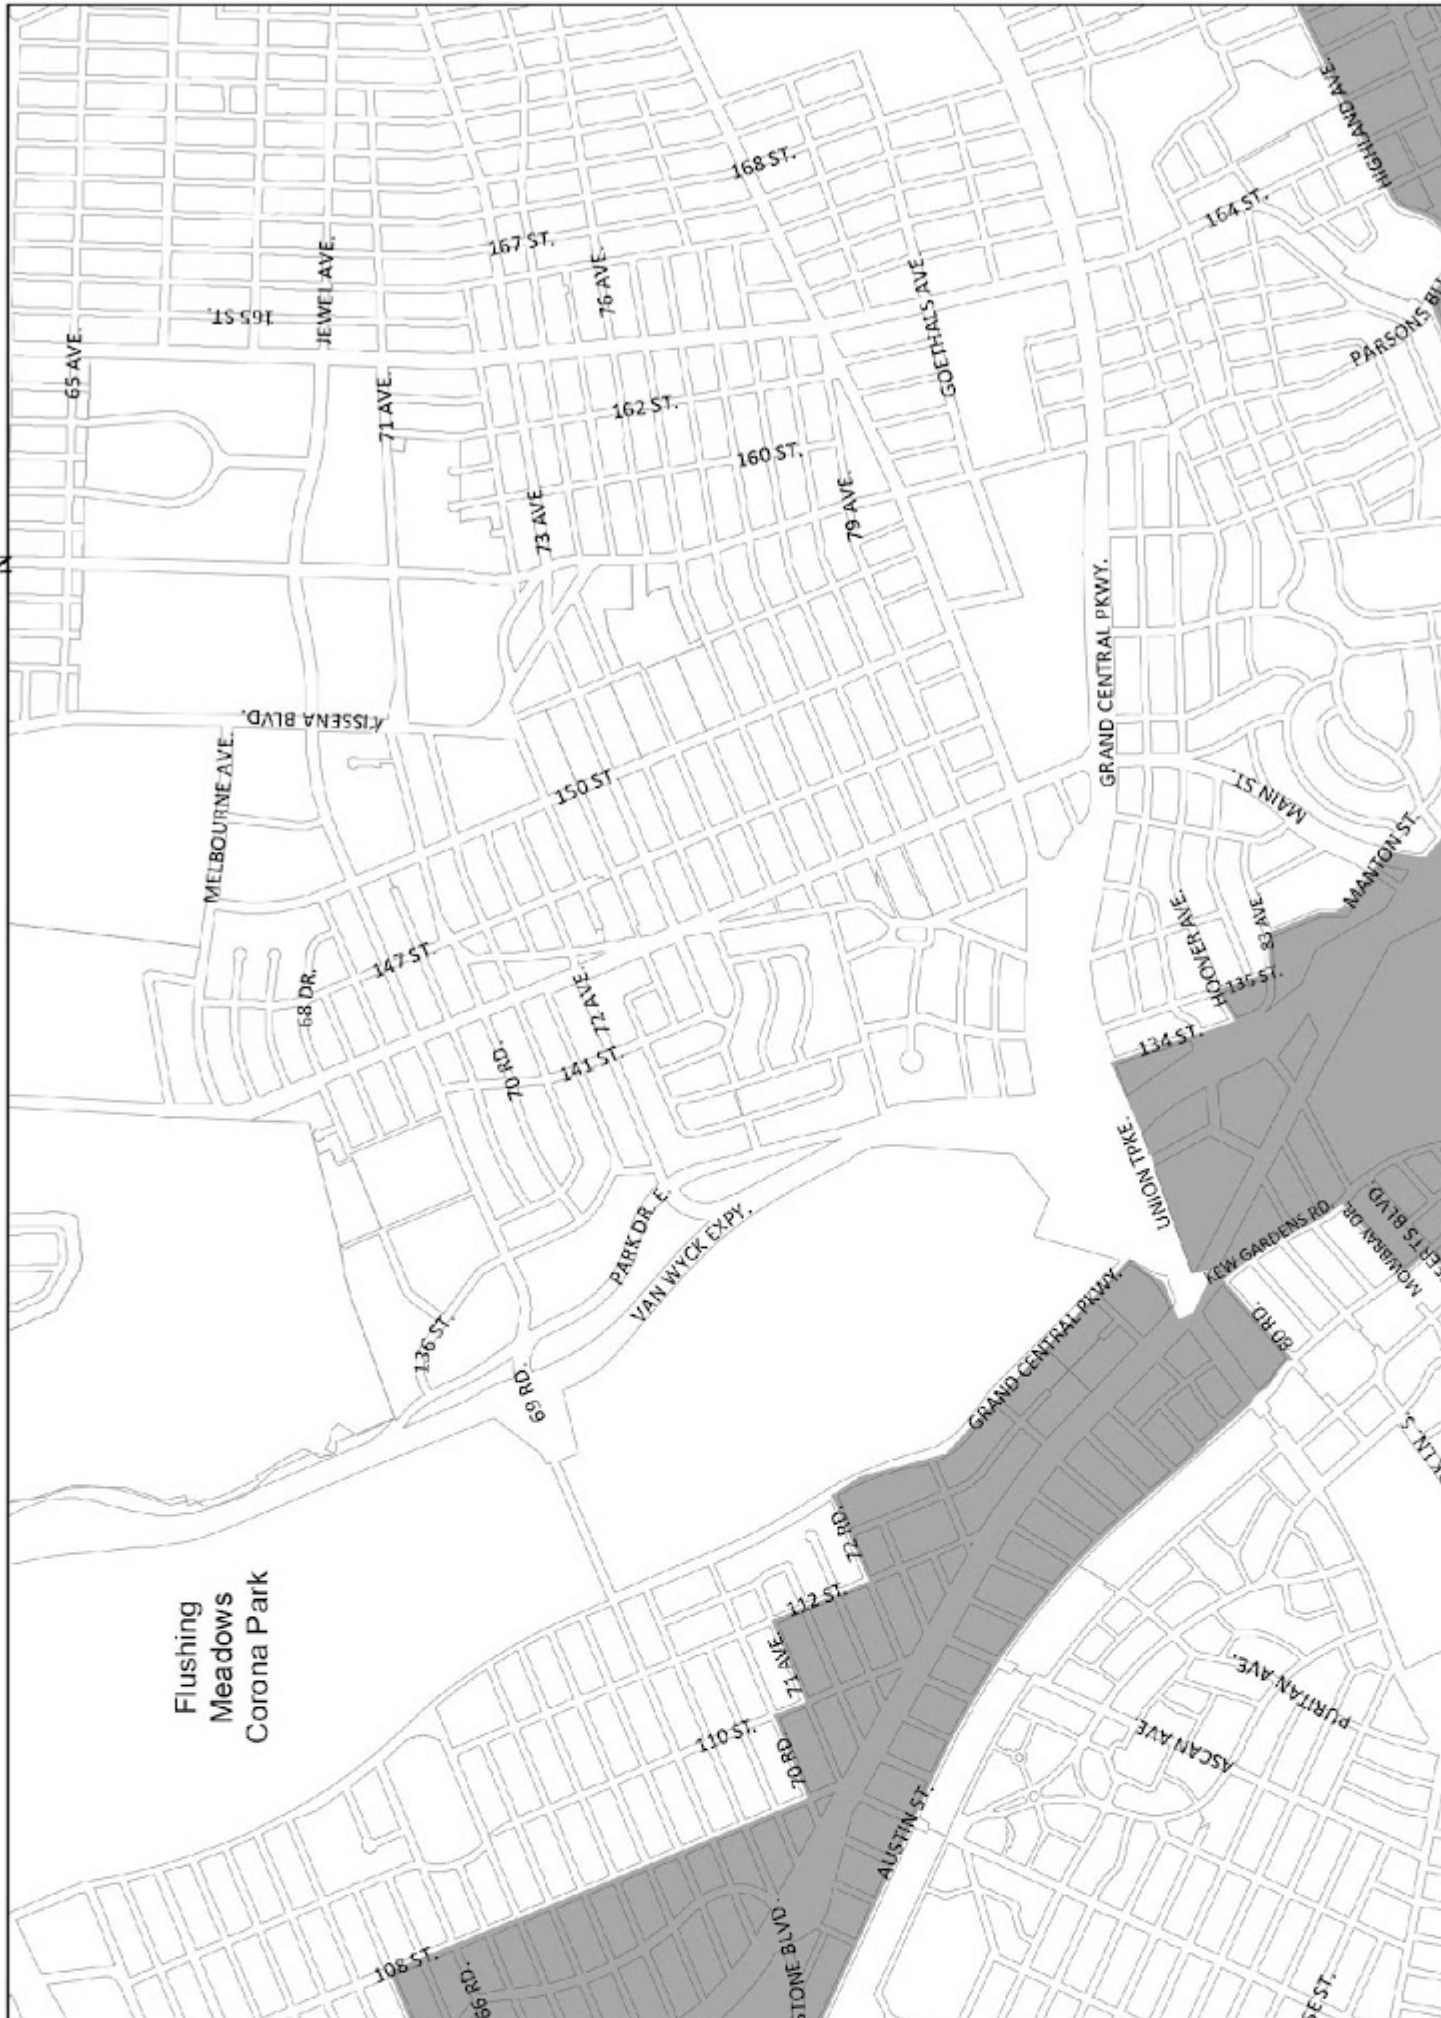

The boundaries shown on the maps in this APPENDIX include:

all of Manhattan Community Districts 9, 10, 11 and 12;

all of Bronx Community Districts 1, 2, 4, 5, 6 and 7; and

all of Brooklyn Community Districts 1, 2, 3, 4, 6, 7, 8, 9 and 16.

Portions of other Community Districts are shown on Maps 1 through 15 in this APPENDIX.

Transit Zone Map 1

Transit Zone Map 2

Transit Zone Map 3

Transit Zone Map 4

Transit Zone

0 0.25 0.5 Miles

Transit Zone Map 5

Transit Zone

0

0.25

0.5 Miles

Transit Zone Map 6

Transit Zone

0.5 Miles

0.25

0

Transit Zone Map 7

Transit Zone

Flushing Meadows Corona Park

Transit Zone Map 8

Transit Zone

0.5 Miles
0.25
0

Transit Zone Map 9