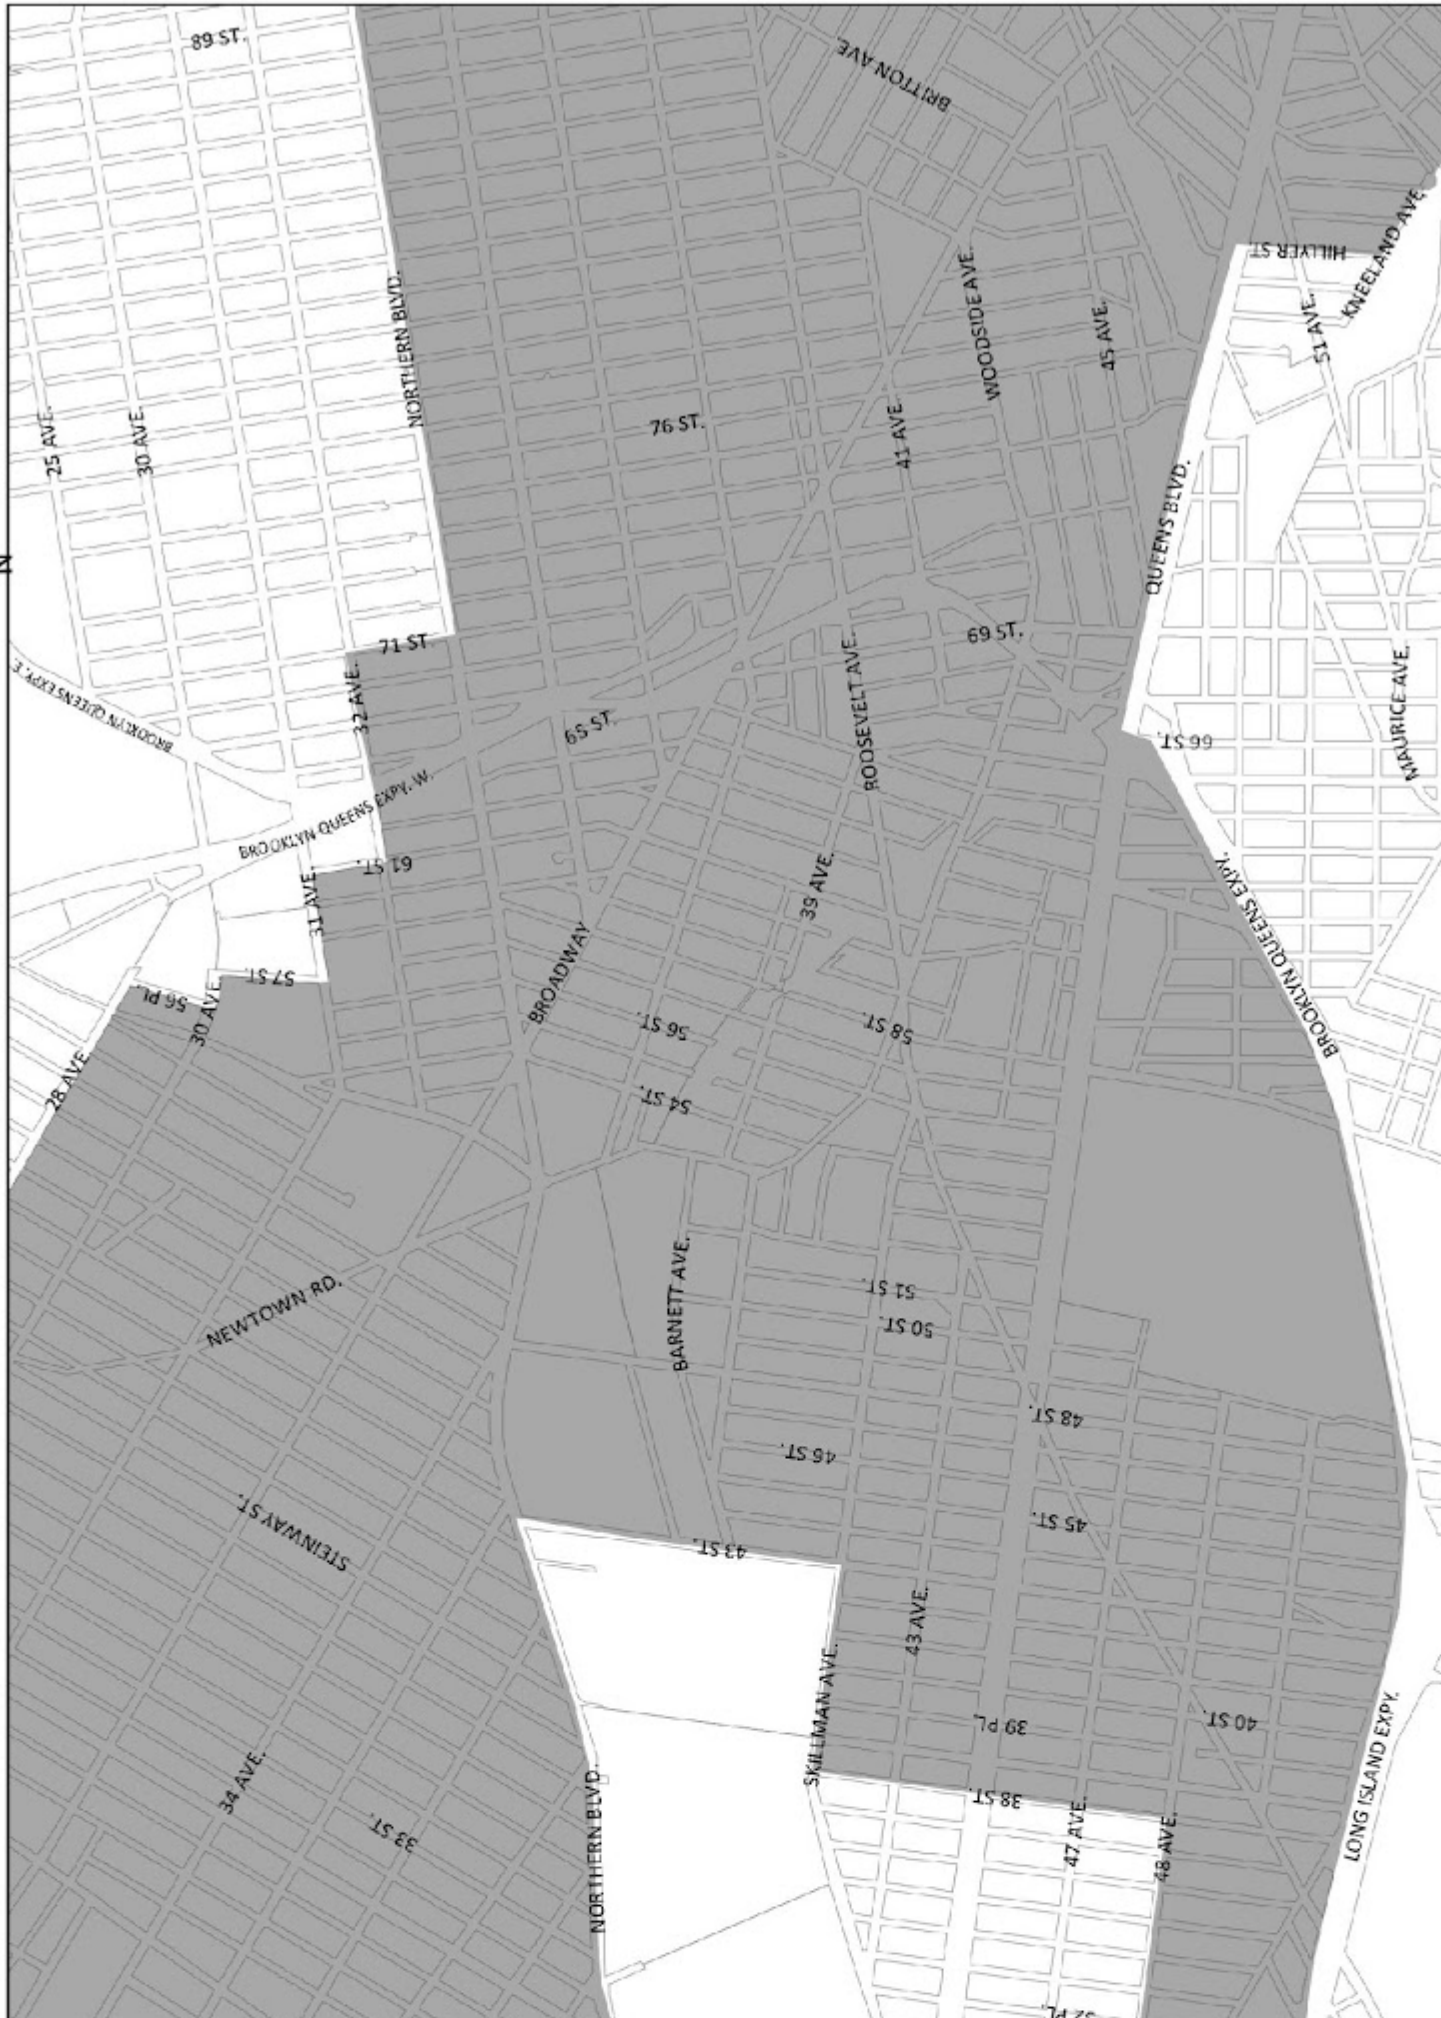

The boundaries shown on the maps in this APPENDIX include:

all of Manhattan Community Districts 9, 10, 11 and 12;

all of Bronx Community Districts 1, 2, 4, 5, 6 and 7; and

all of Brooklyn Community Districts 1, 2, 3, 4, 6, 7, 8, 9 and 16.

Portions of other Community Districts are shown on Maps 1 through 15 in this APPENDIX.

Transit Zone Map 1

Transit Zone Map 2

Transit Zone Map 3

Transit Zone Map 4

Transit Zone

0 0.25 0.5 Miles

Transit Zone Map 5

Transit Zone

0

0.25

0.5 Miles

Transit Zone Map 6

Transit Zone

0.5 Miles

0.25