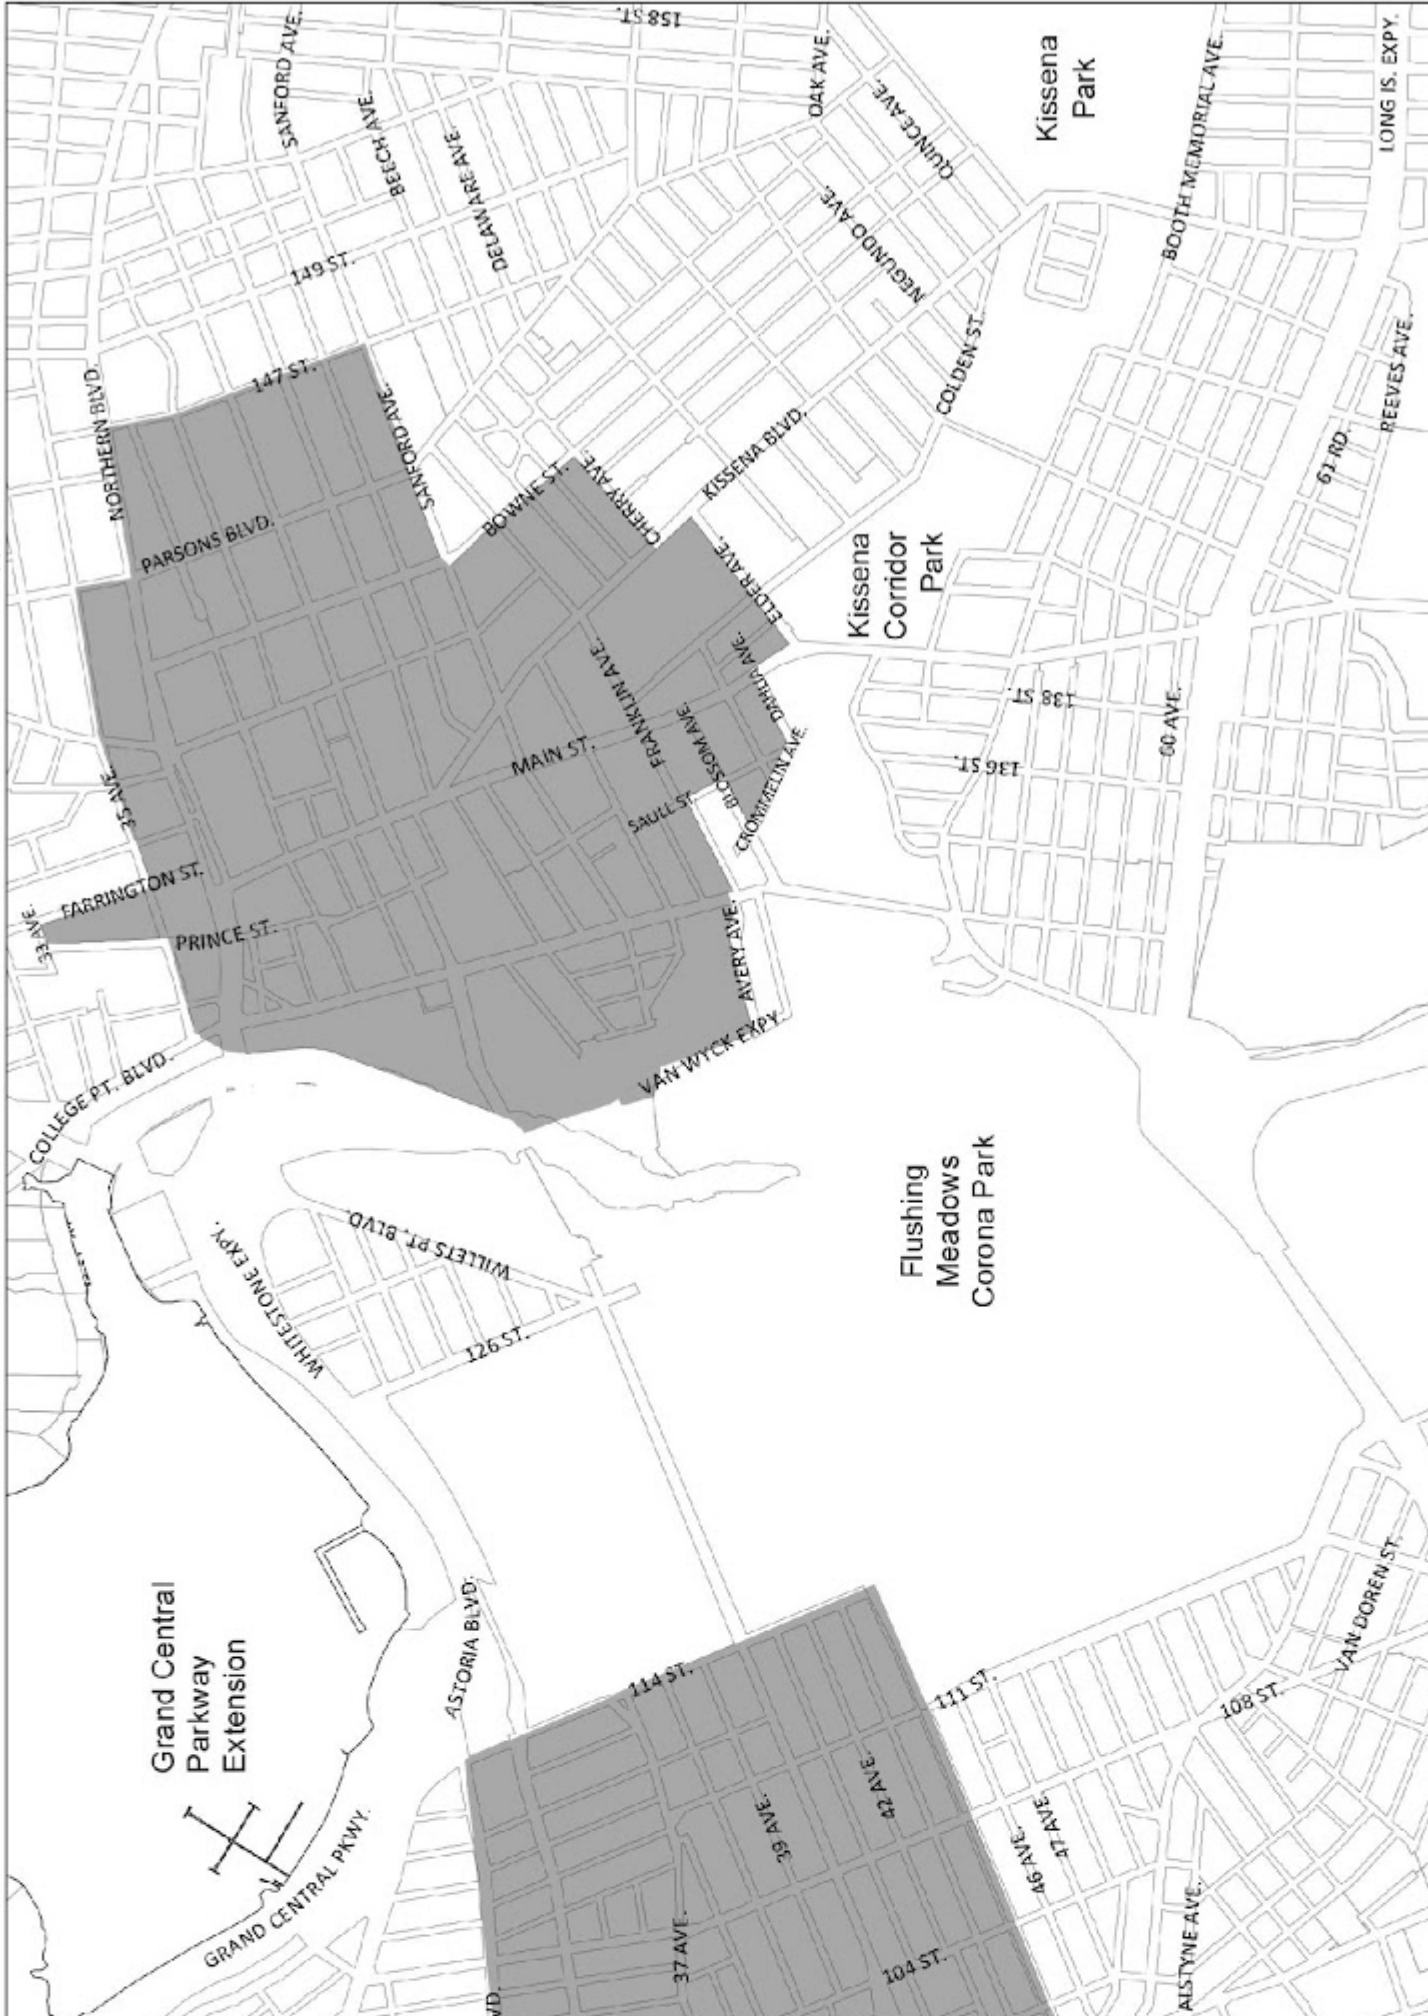

The boundaries shown on the maps in this APPENDIX include:

all of Manhattan Community Districts 9, 10, 11 and 12;

all of Bronx Community Districts 1, 2, 4, 5, 6 and 7; and

all of Brooklyn Community Districts 1, 2, 3, 4, 6, 7, 8, 9 and 16.

Portions of other Community Districts are shown on Maps 1 through 15 in this APPENDIX.

Transit Zone Map 1

Transit Zone

Transit Zone Map 2

Transit Zone Map 3

Transit Zone Map 4

Transit Zone

Transit Zone Map 5

Transit Zone

0

0.25

0.5 Miles

Transit Zone Map 6

Transit Zone

0.5 Miles

0.25

0

Transit Zone Map 7

Transit Zone

Transit Zone Map 8

Transit Zone Map 9

Transit Zone

0.5 Miles
0.25
0

Transit Zone Map 10