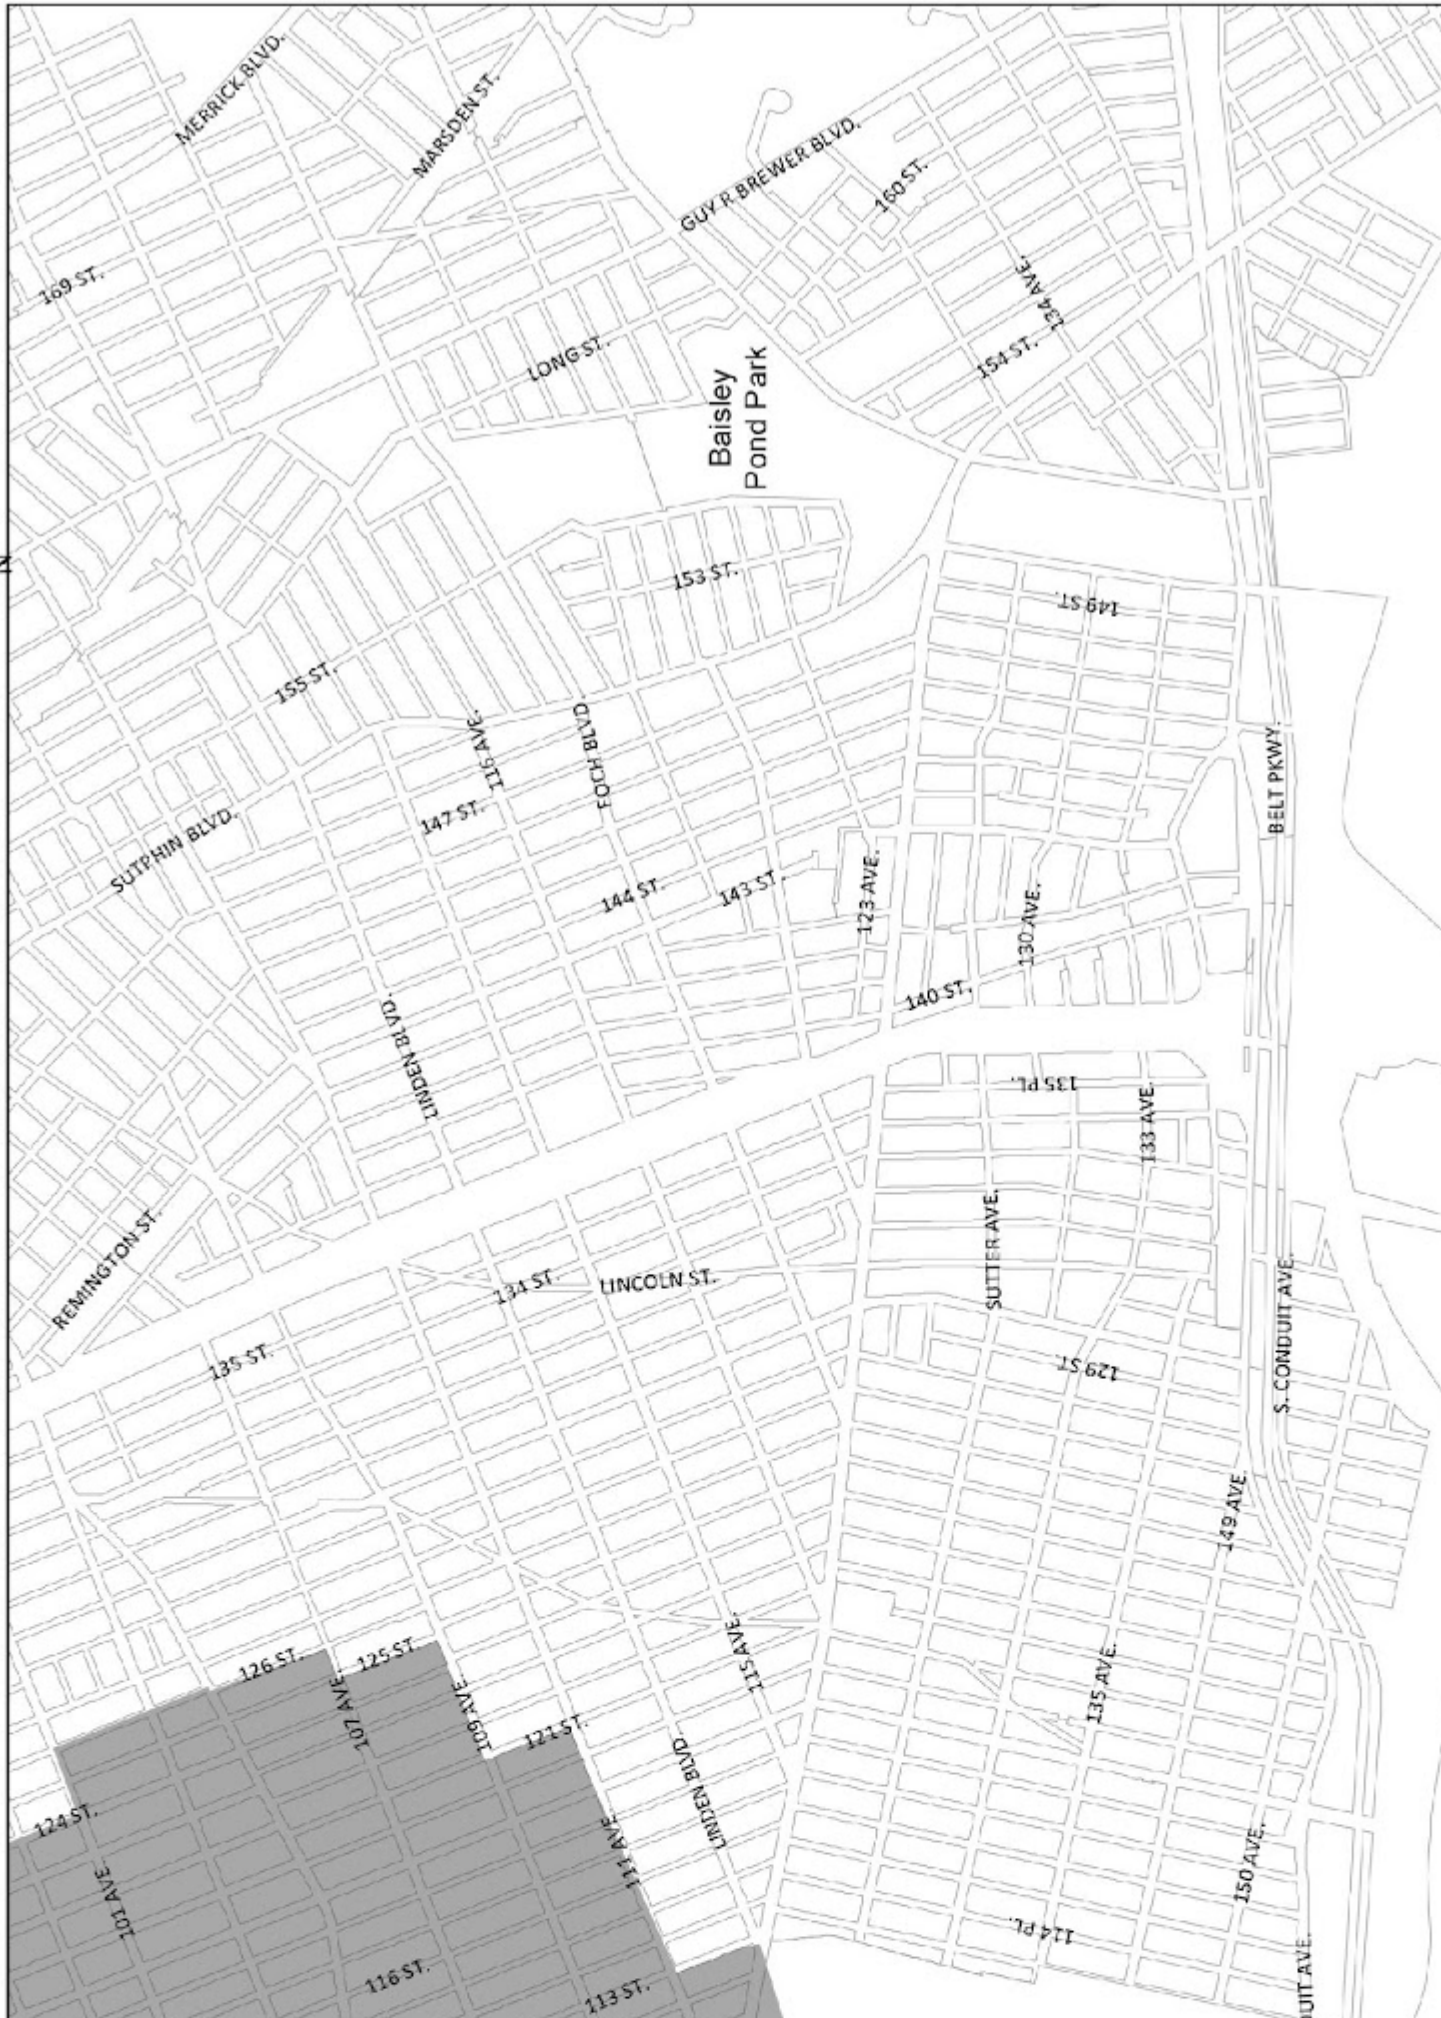

The boundaries shown on the maps in this APPENDIX include:

all of Manhattan Community Districts 9, 10, 11 and 12;

all of Bronx Community Districts 1, 2, 4, 5, 6 and 7; and

all of Brooklyn Community Districts 1, 2, 3, 4, 6, 7, 8, 9 and 16.

Transit Zone Map 7

Transit Zone

Transit Zone Map 8

Transit Zone

0

0.25

0.5 Miles

Transit Zone Map 9

Transit Zone

0.5 Miles
0.25
0

Transit Zone Map 10

Transit Zone

0.5 Miles
0.25
0

Transit Zone Map 11

Transit Zone

Transit Zone Map 12

Transit Zone Map 13

Transit Zone Map 14

Transit Zone Map 15

Transit Zone

0.5 Miles
0.25
0