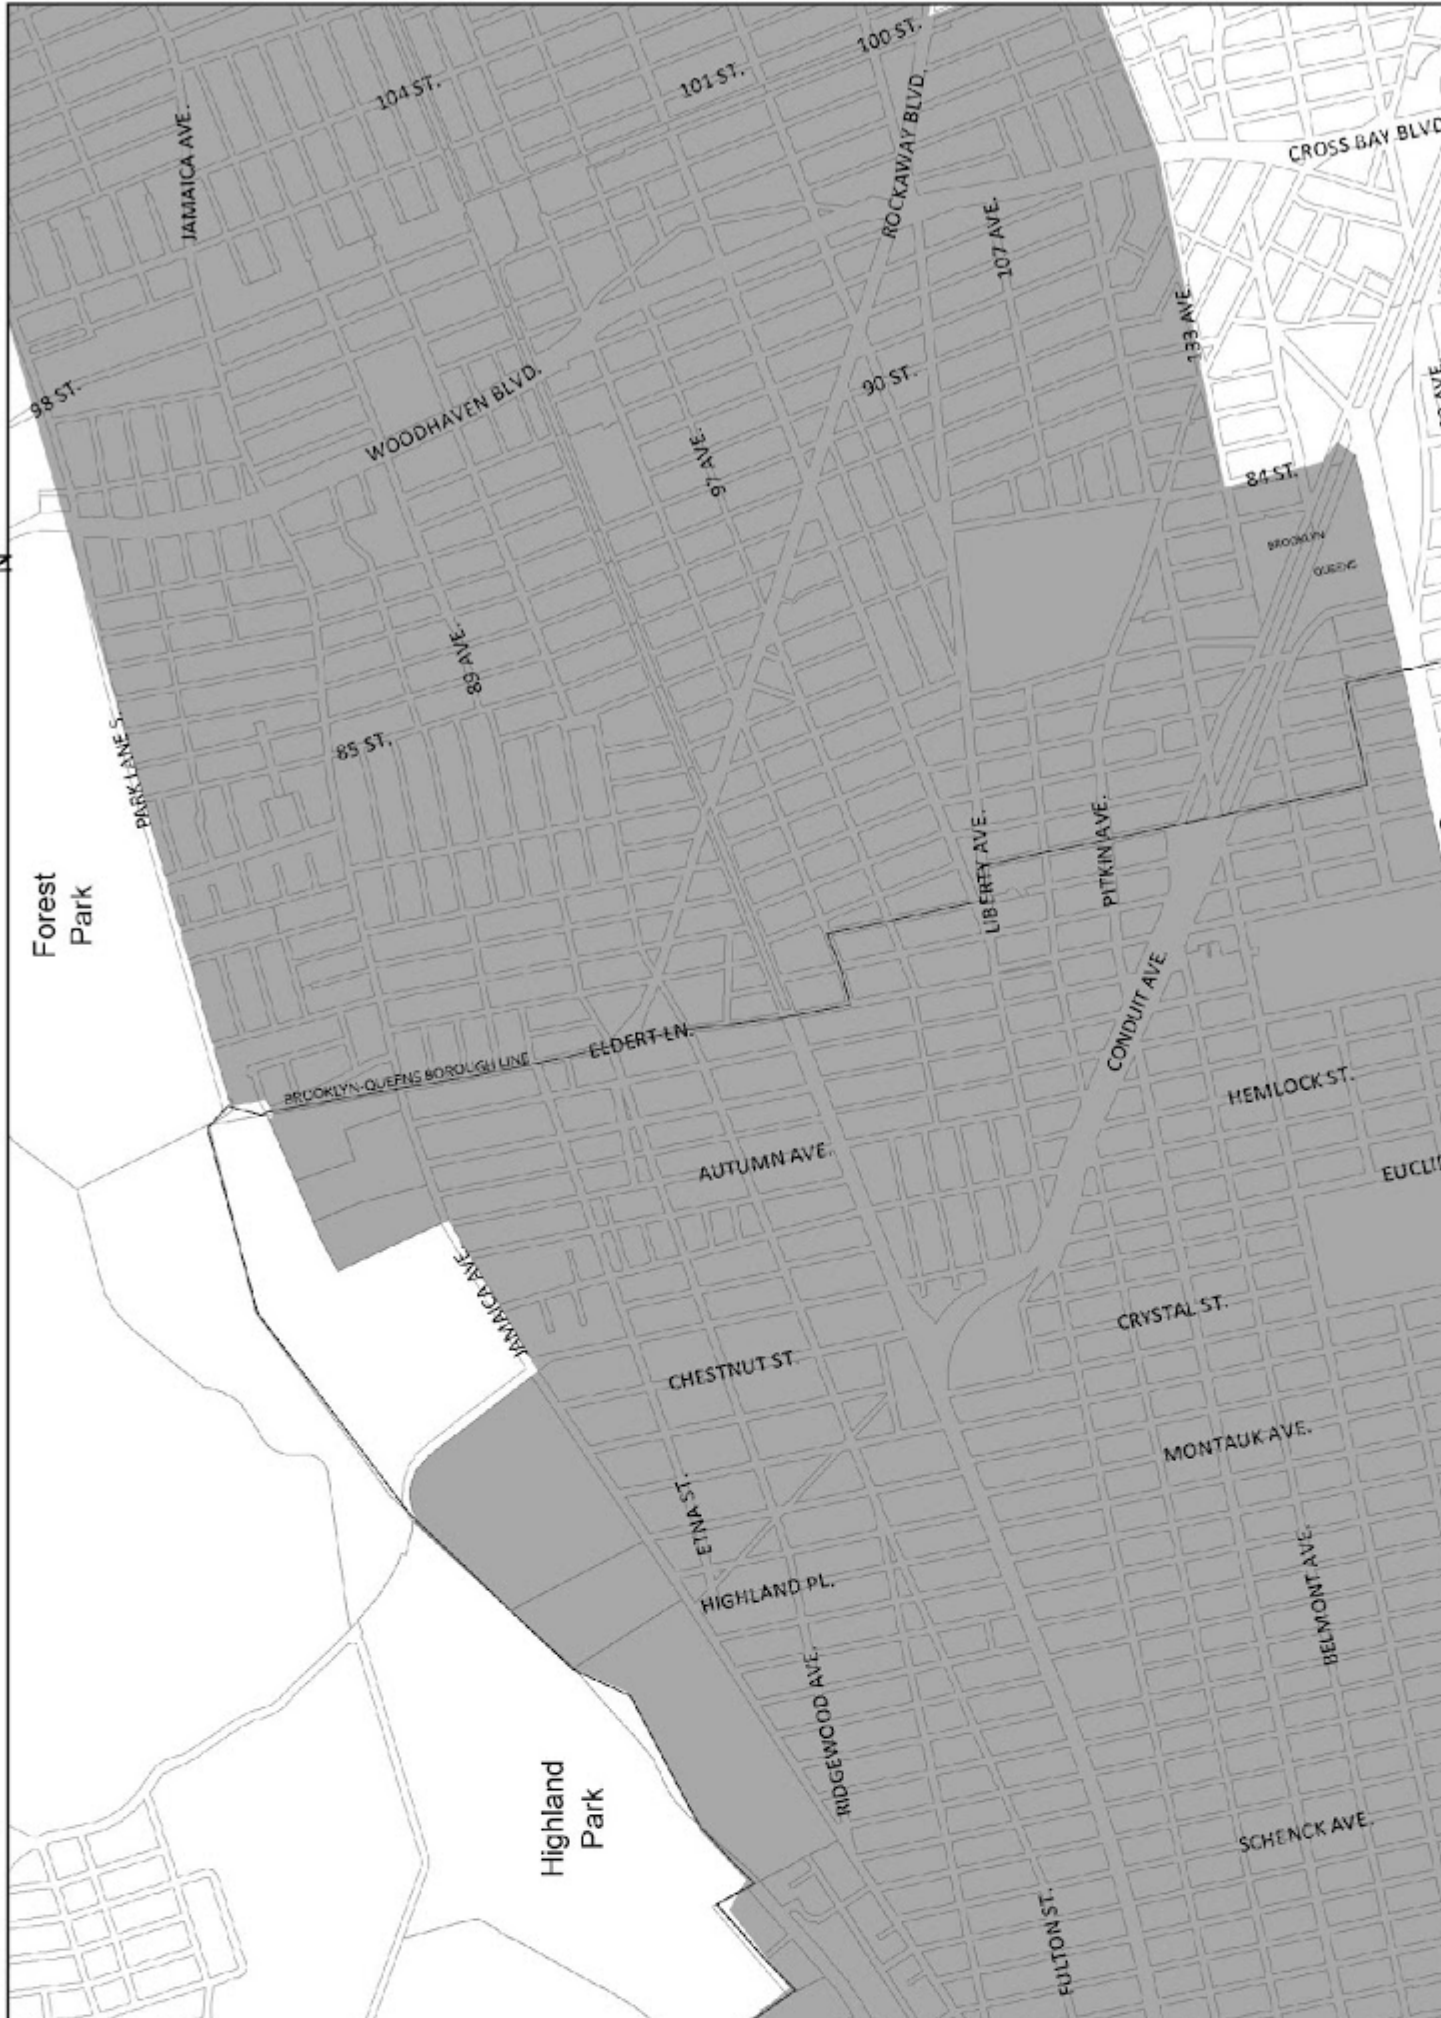

The boundaries shown on the maps in this APPENDIX include:

all of Manhattan Community Districts 9, 10, 11 and 12;

all of Bronx Community Districts 1, 2, 4, 5, 6 and 7; and

all of Brooklyn Community Districts 1, 2, 3, 4, 6, 7, 8, 9 and 16.

0

Transit Zone Map 7

Transit Zone

Flushing Meadows Corona Park

Transit Zone Map 8

Transit Zone

0.5 Miles
0.25
0

Transit Zone Map 9

Transit Zone

0.5 Miles
0.25
0

Transit Zone Map 10

Transit Zone Map 11

Transit Zone

Transit Zone Map 12

Transit Zone Map 13

Transit Zone Map 14

Transit Zone Map 15

Transit Zone

0.5 Miles
0.25
0