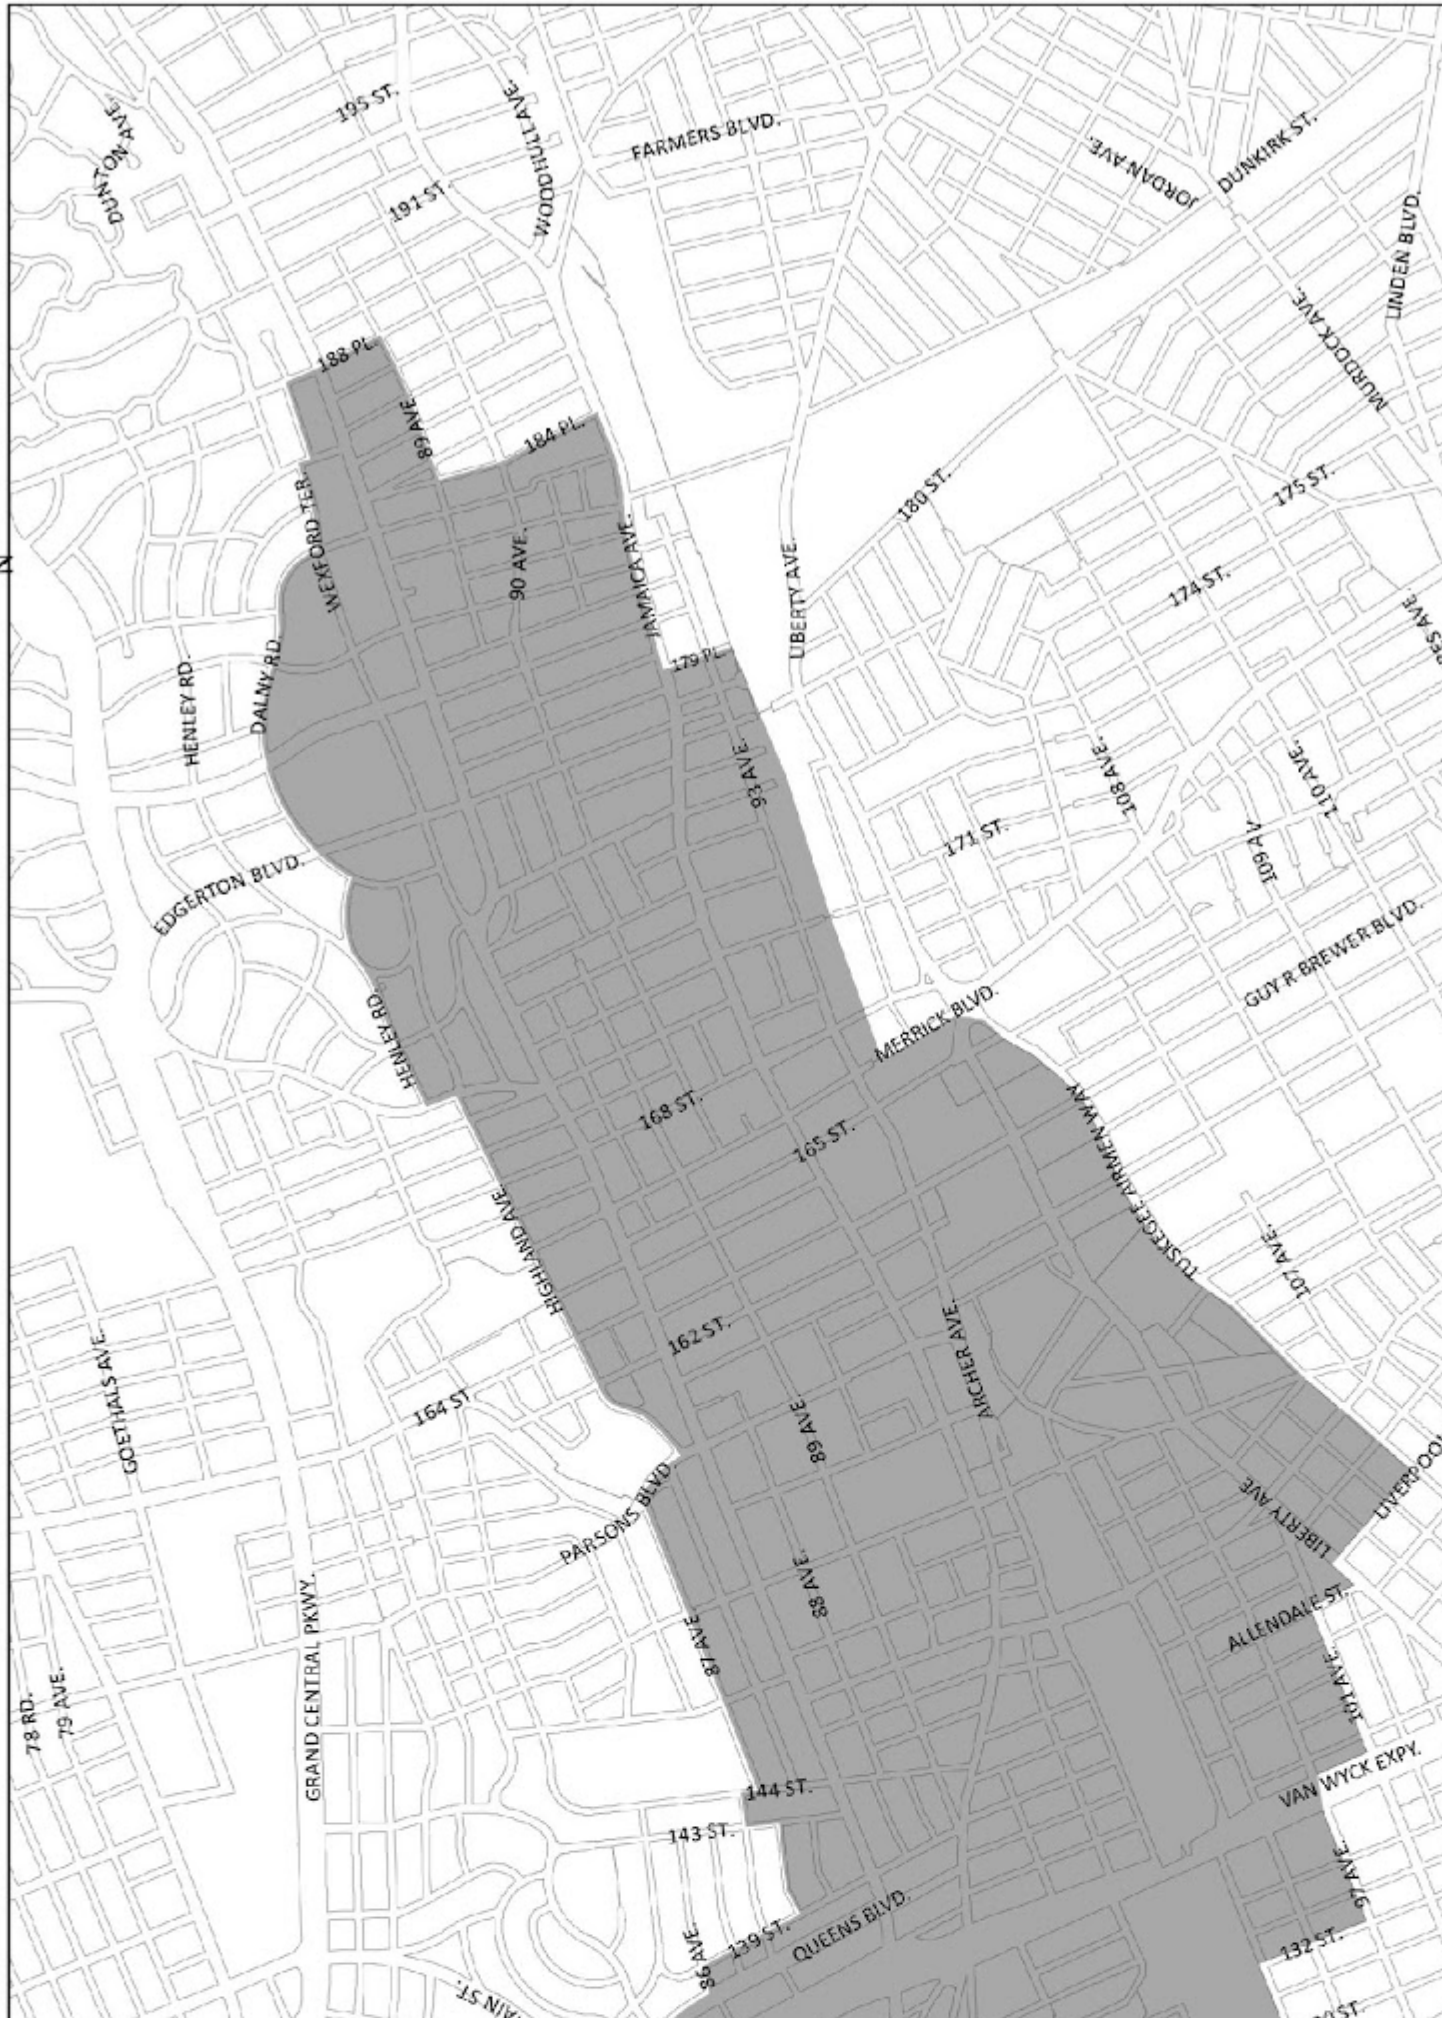

Transit Zone

0

0.25

0.5 Miles

Transit Zone Map 6

Transit Zone

0.5 Miles

0.25

0

Transit Zone Map 7

Transit Zone

Flushing Meadows Corona Park

Transit Zone Map 8

Transit Zone

0.5 Miles
0.25
0

Transit Zone Map 9

Transit Zone

0.5 Miles
0.25
0

Transit Zone Map 10

Transit Zone Map 11

Transit Zone

Transit Zone Map 12

Transit Zone Map 13

Transit Zone Map 14

Transit Zone Map 15

Transit Zone

0.5 Miles
0.25
0