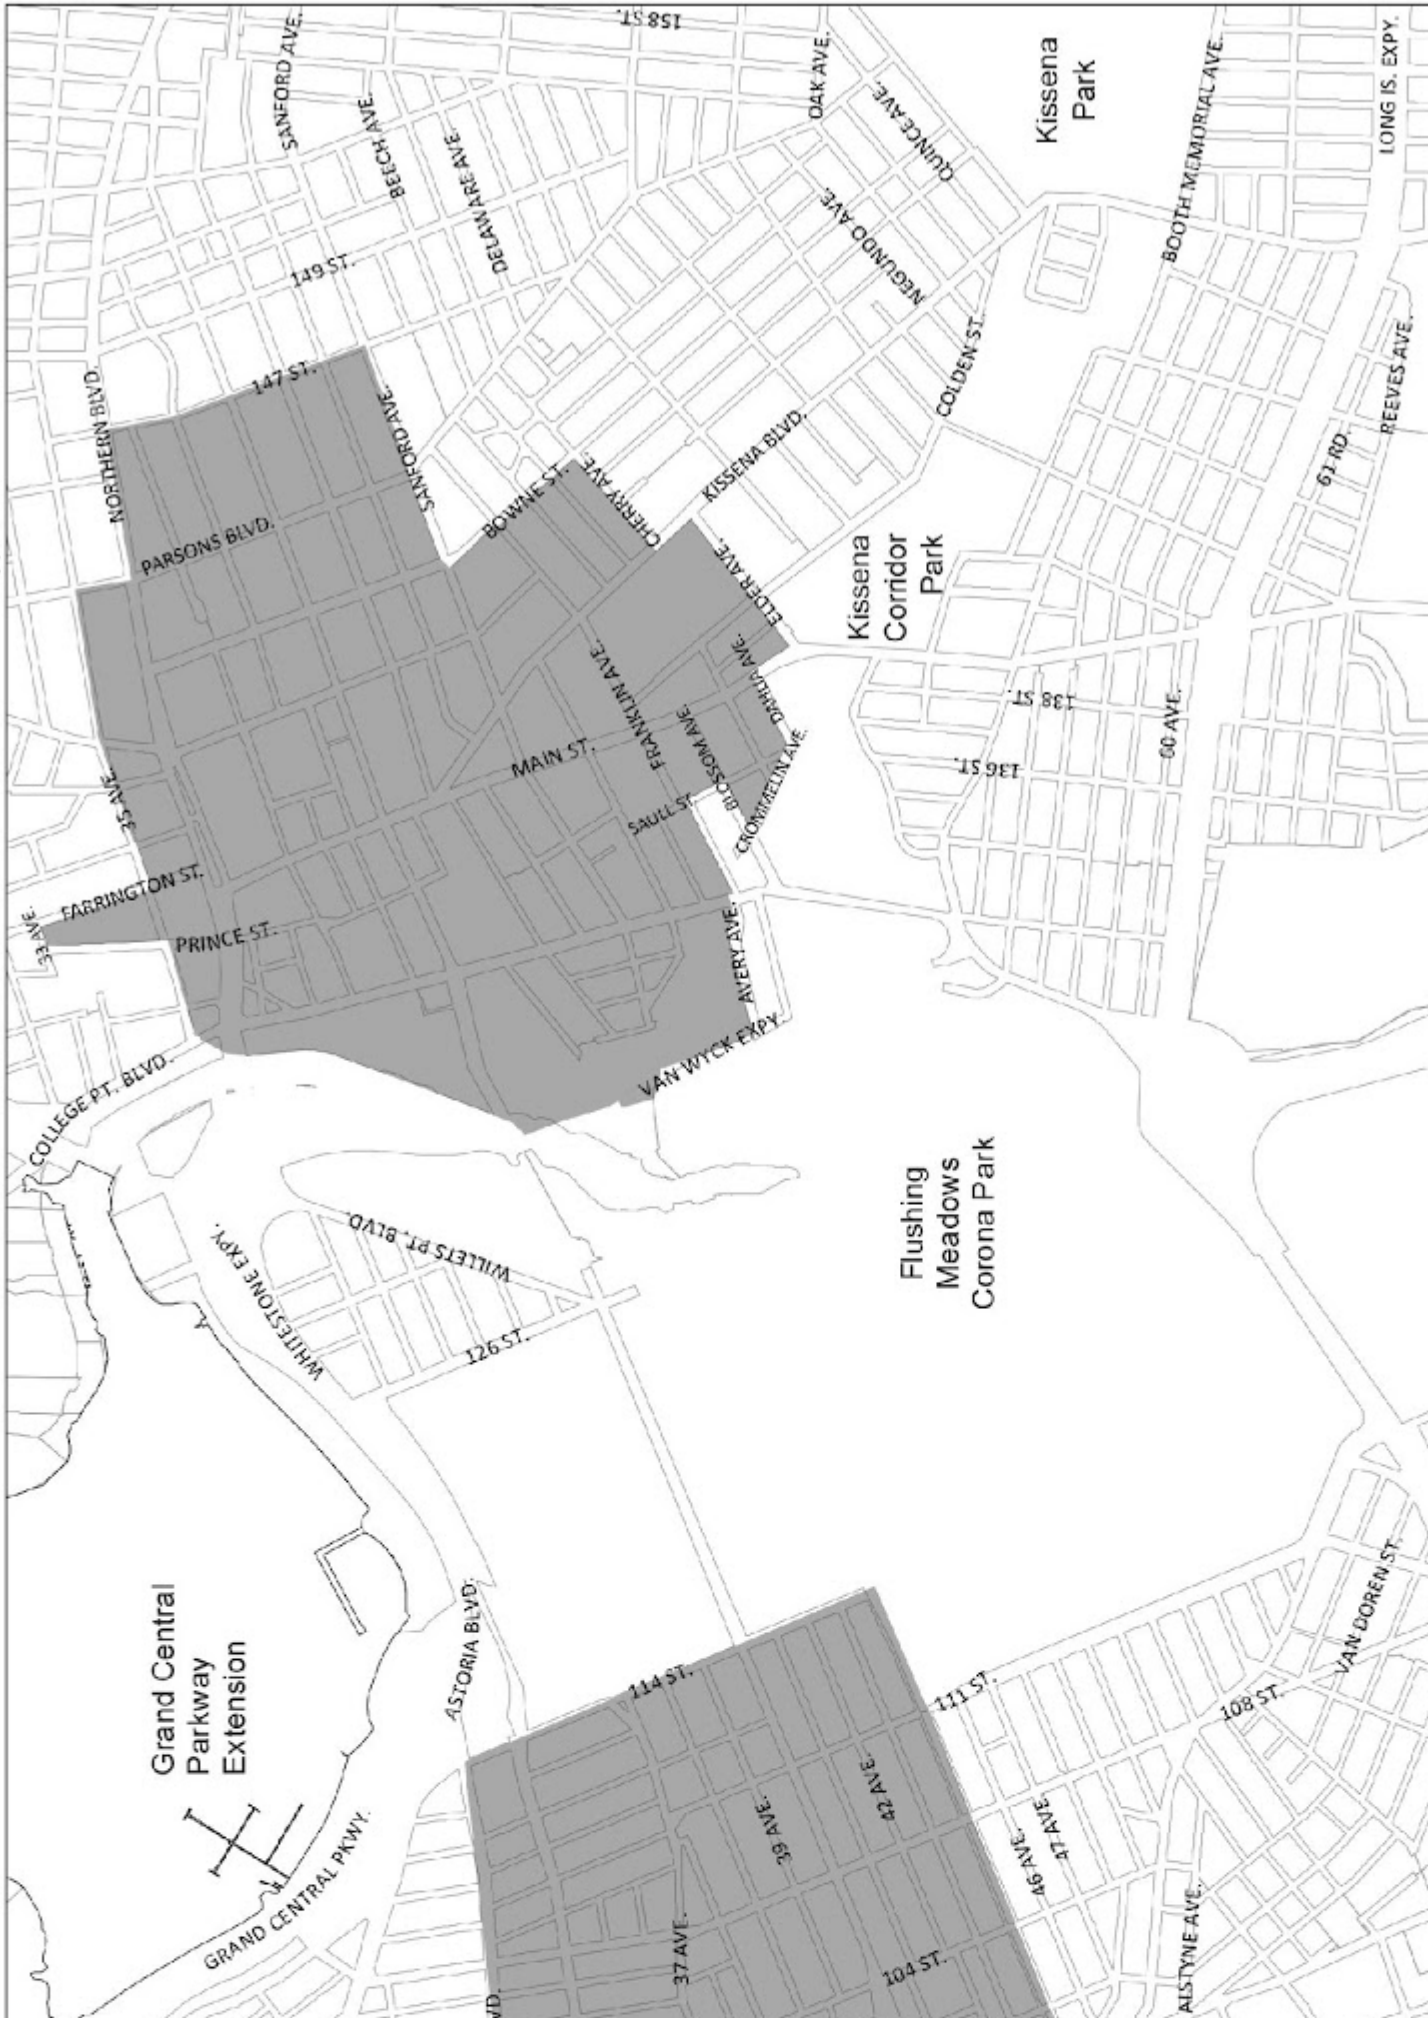

The boundaries shown on the maps in this APPENDIX include:

all of Manhattan Community Districts 9, 10, 11 and 12;

all of Bronx Community Districts 1, 2, 4, 5, 6 and 7; and

all of Brooklyn Community Districts 1, 2, 3, 4, 6, 7, 8, 9 and 16.

Portions of other Community Districts are shown on Maps 1 through 15 in this APPENDIX.

Transit Zone Map 1

Transit Zone Map 2

Transit Zone Map 3

Transit Zone Map 4

Transit Zone

0 0.25 0.5 Miles

Transit Zone Map 5

Transit Zone

0

0.25

0.5 Miles

Transit Zone Map 6

Transit Zone

0.5 Miles

0.25

0

Transit Zone Map 7

Transit Zone

Flushing Meadows Corona Park

Transit Zone Map 8

Transit Zone

0.5 Miles
0.25
0

Transit Zone Map 9