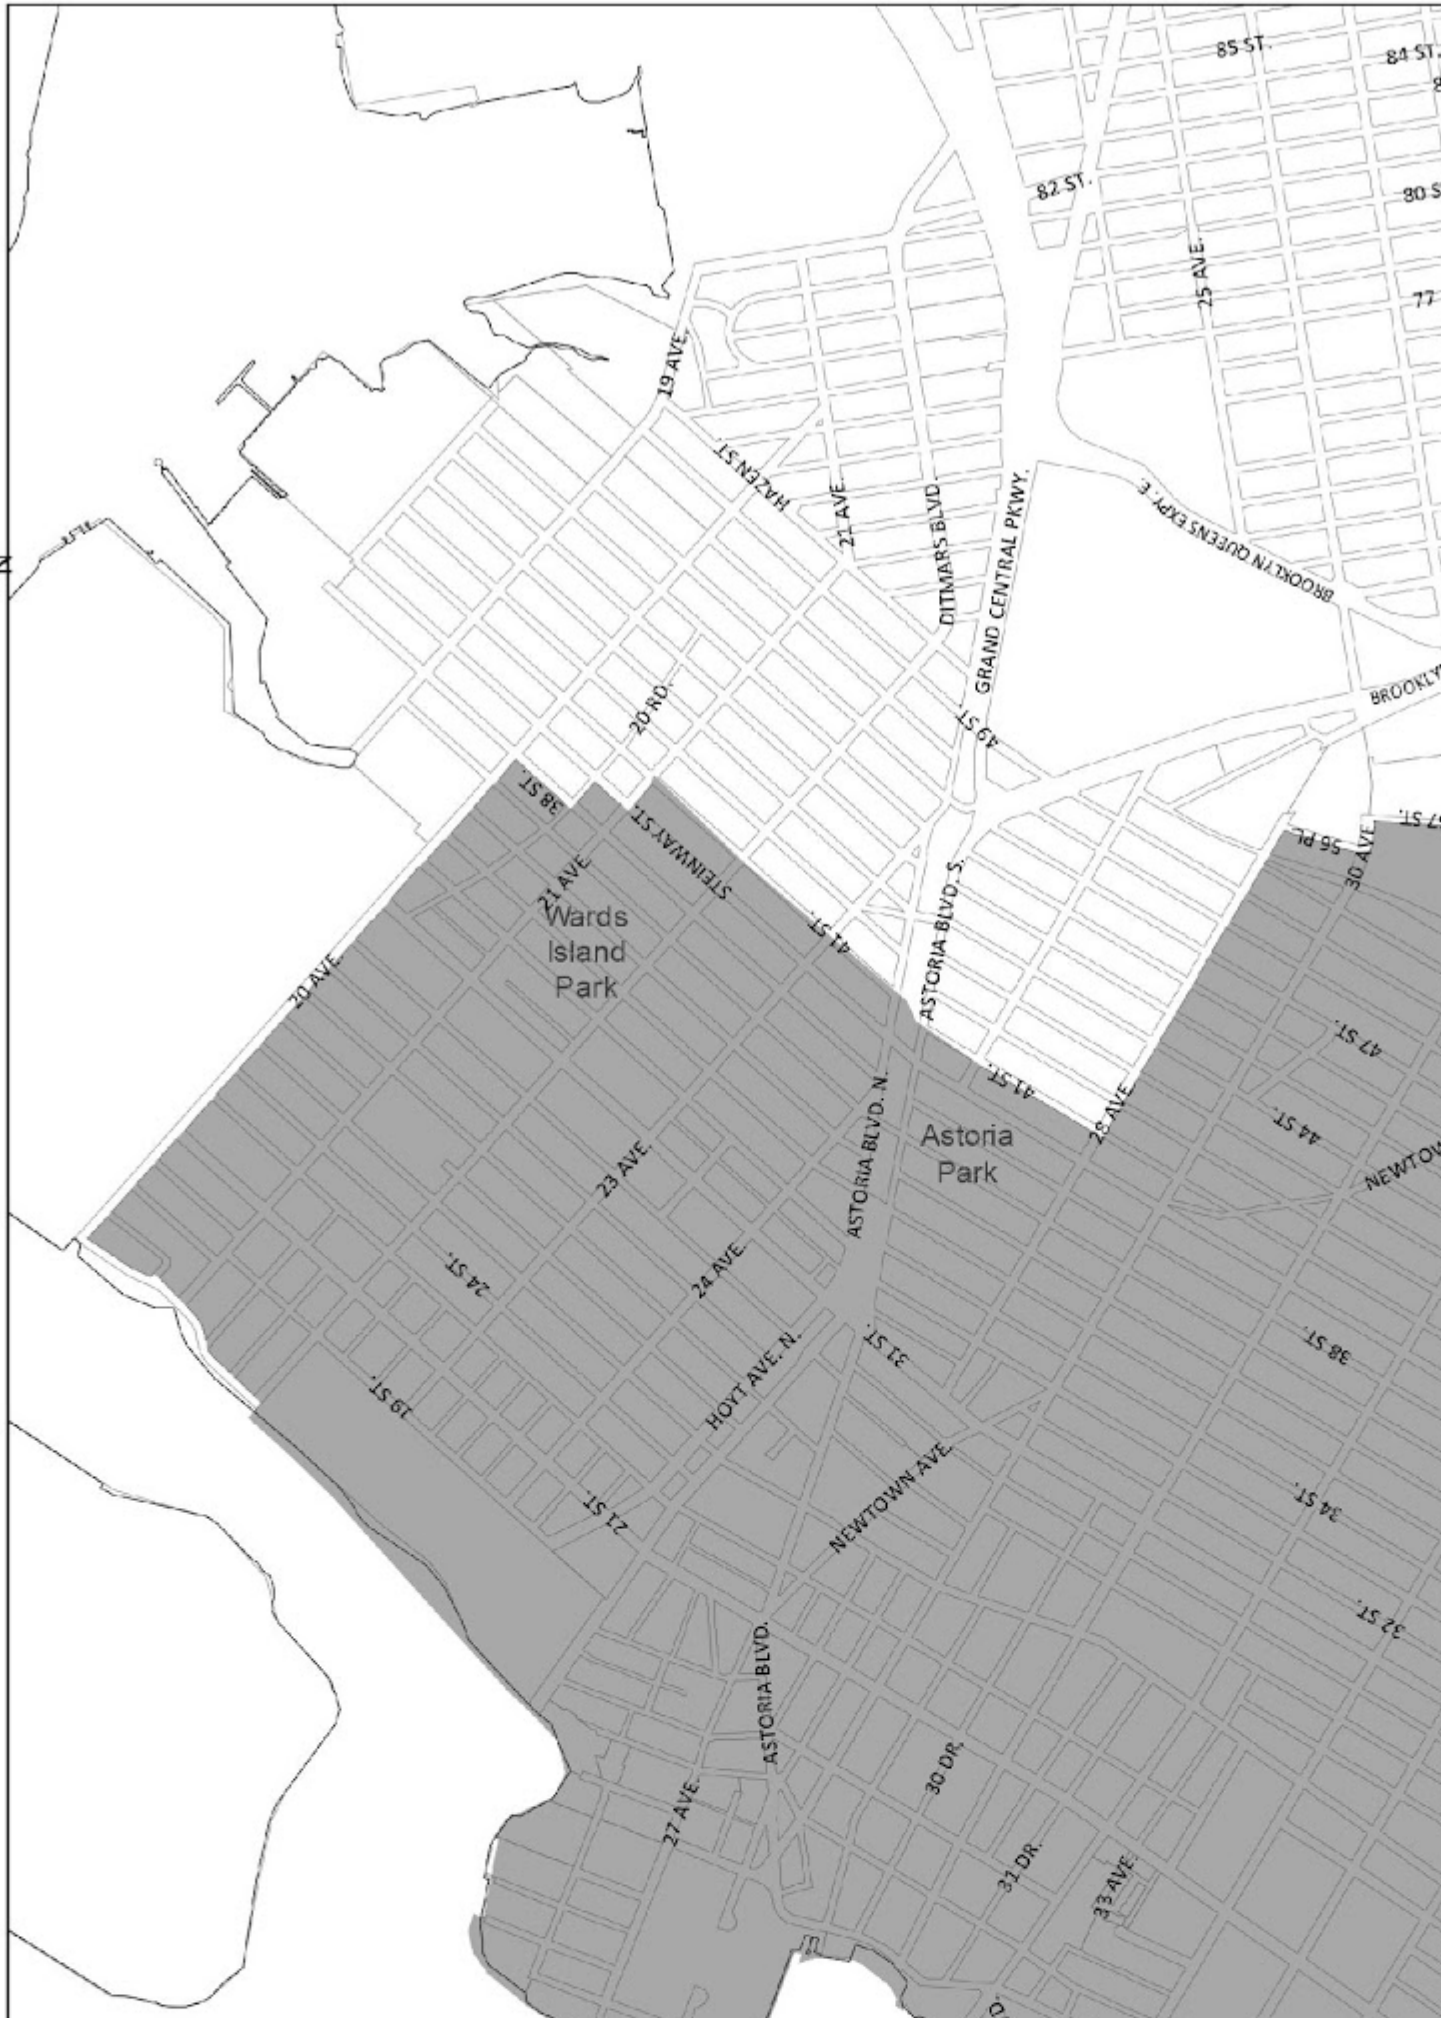

The boundaries shown on the maps in this APPENDIX include:

all of Manhattan Community Districts 9, 10, 11 and 12;

all of Bronx Community Districts 1, 2, 4, 5, 6 and 7; and

all of Brooklyn Community Districts 1, 2, 3, 4, 6, 7, 8, 9 and 16.

Portions of other Community Districts are shown on Maps 1 through 15 in this APPENDIX.

Transit Zone Map 1

Transit Zone

Transit Zone Map 2

Transit Zone Map 3

Transit Zone Map 4

Transit Zone

0 0.25 0.5 Miles

Transit Zone Map 5

Transit Zone

0

0.25

0.5 Miles

Transit Zone Map 6

Transit Zone

0.5 Miles
0.25
0

Transit Zone Map 7

Transit Zone

Transit Zone Map 8

Transit Zone

0

0.25

0.5 Miles

Transit Zone Map 9