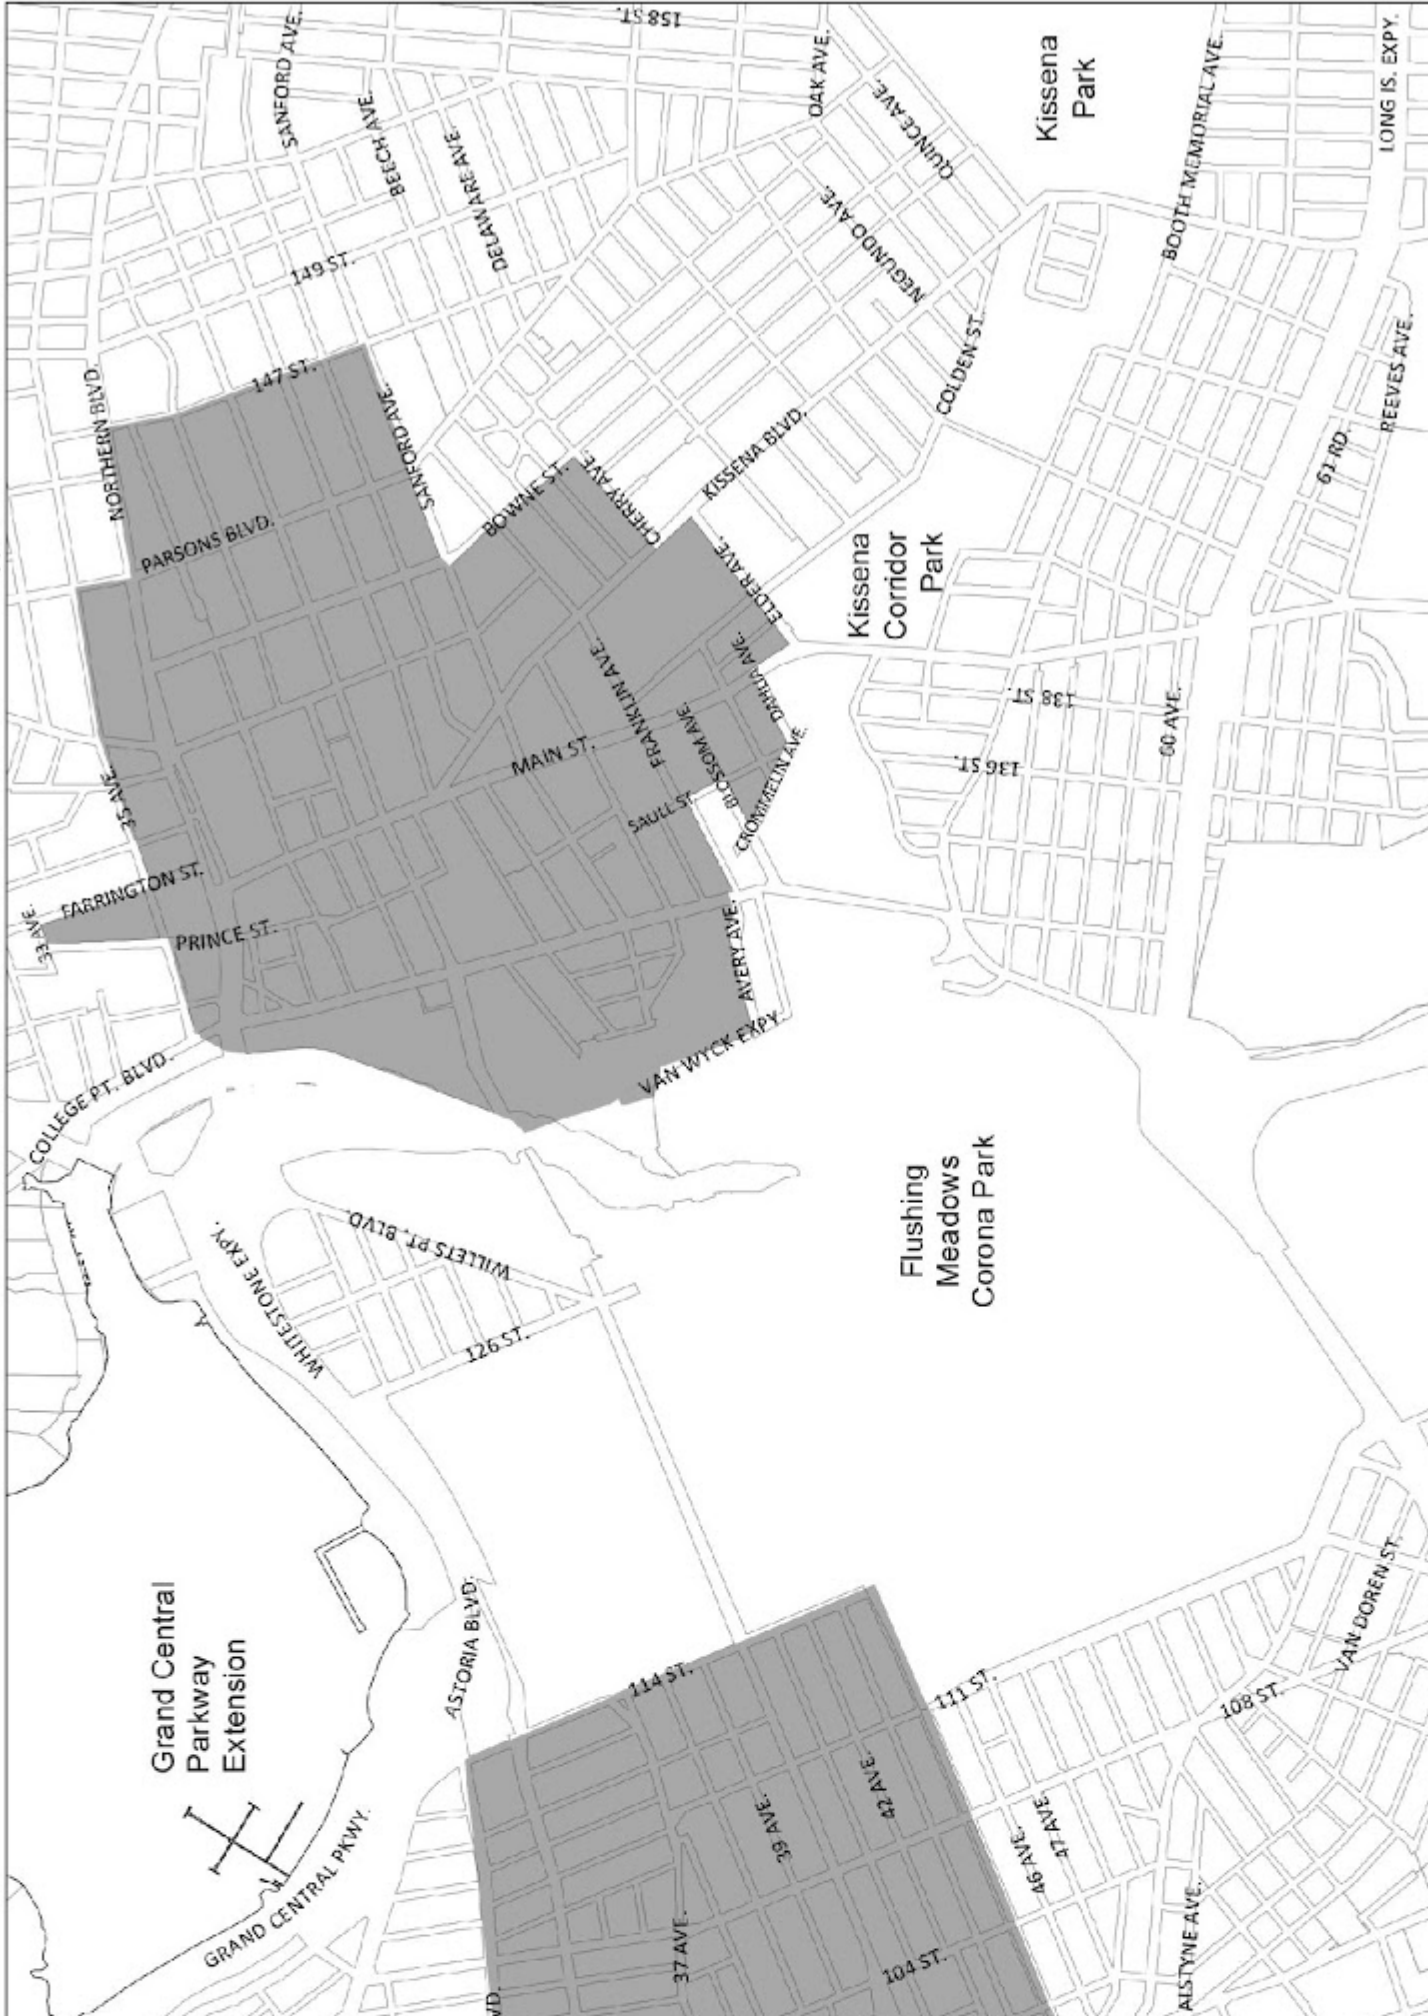

The boundaries shown on the maps in this APPENDIX include:

all of Manhattan Community Districts 9, 10, 11 and 12;

all of Bronx Community Districts 1, 2, 4, 5, 6 and 7; and

all of Brooklyn Community Districts 1, 2, 3, 4, 6, 7, 8, 9 and 16.

Portions of other Community Districts are shown on Maps 1 through 15 in this APPENDIX.

Transit Zone Map 1

Transit Zone

Transit Zone Map 2

Transit Zone Map 3

Transit Zone Map 4

Transit Zone

0 0.25 0.5 Miles

Transit Zone Map 5

Transit Zone

0

0.25

0.5 Miles

Transit Zone Map 6

Transit Zone

0.5 Miles
0.25
0

Transit Zone Map 7

Transit Zone

0.5 Miles

0.25

0

Flushing Meadows Corona Park

Transit Zone Map 8

Transit Zone Map 9