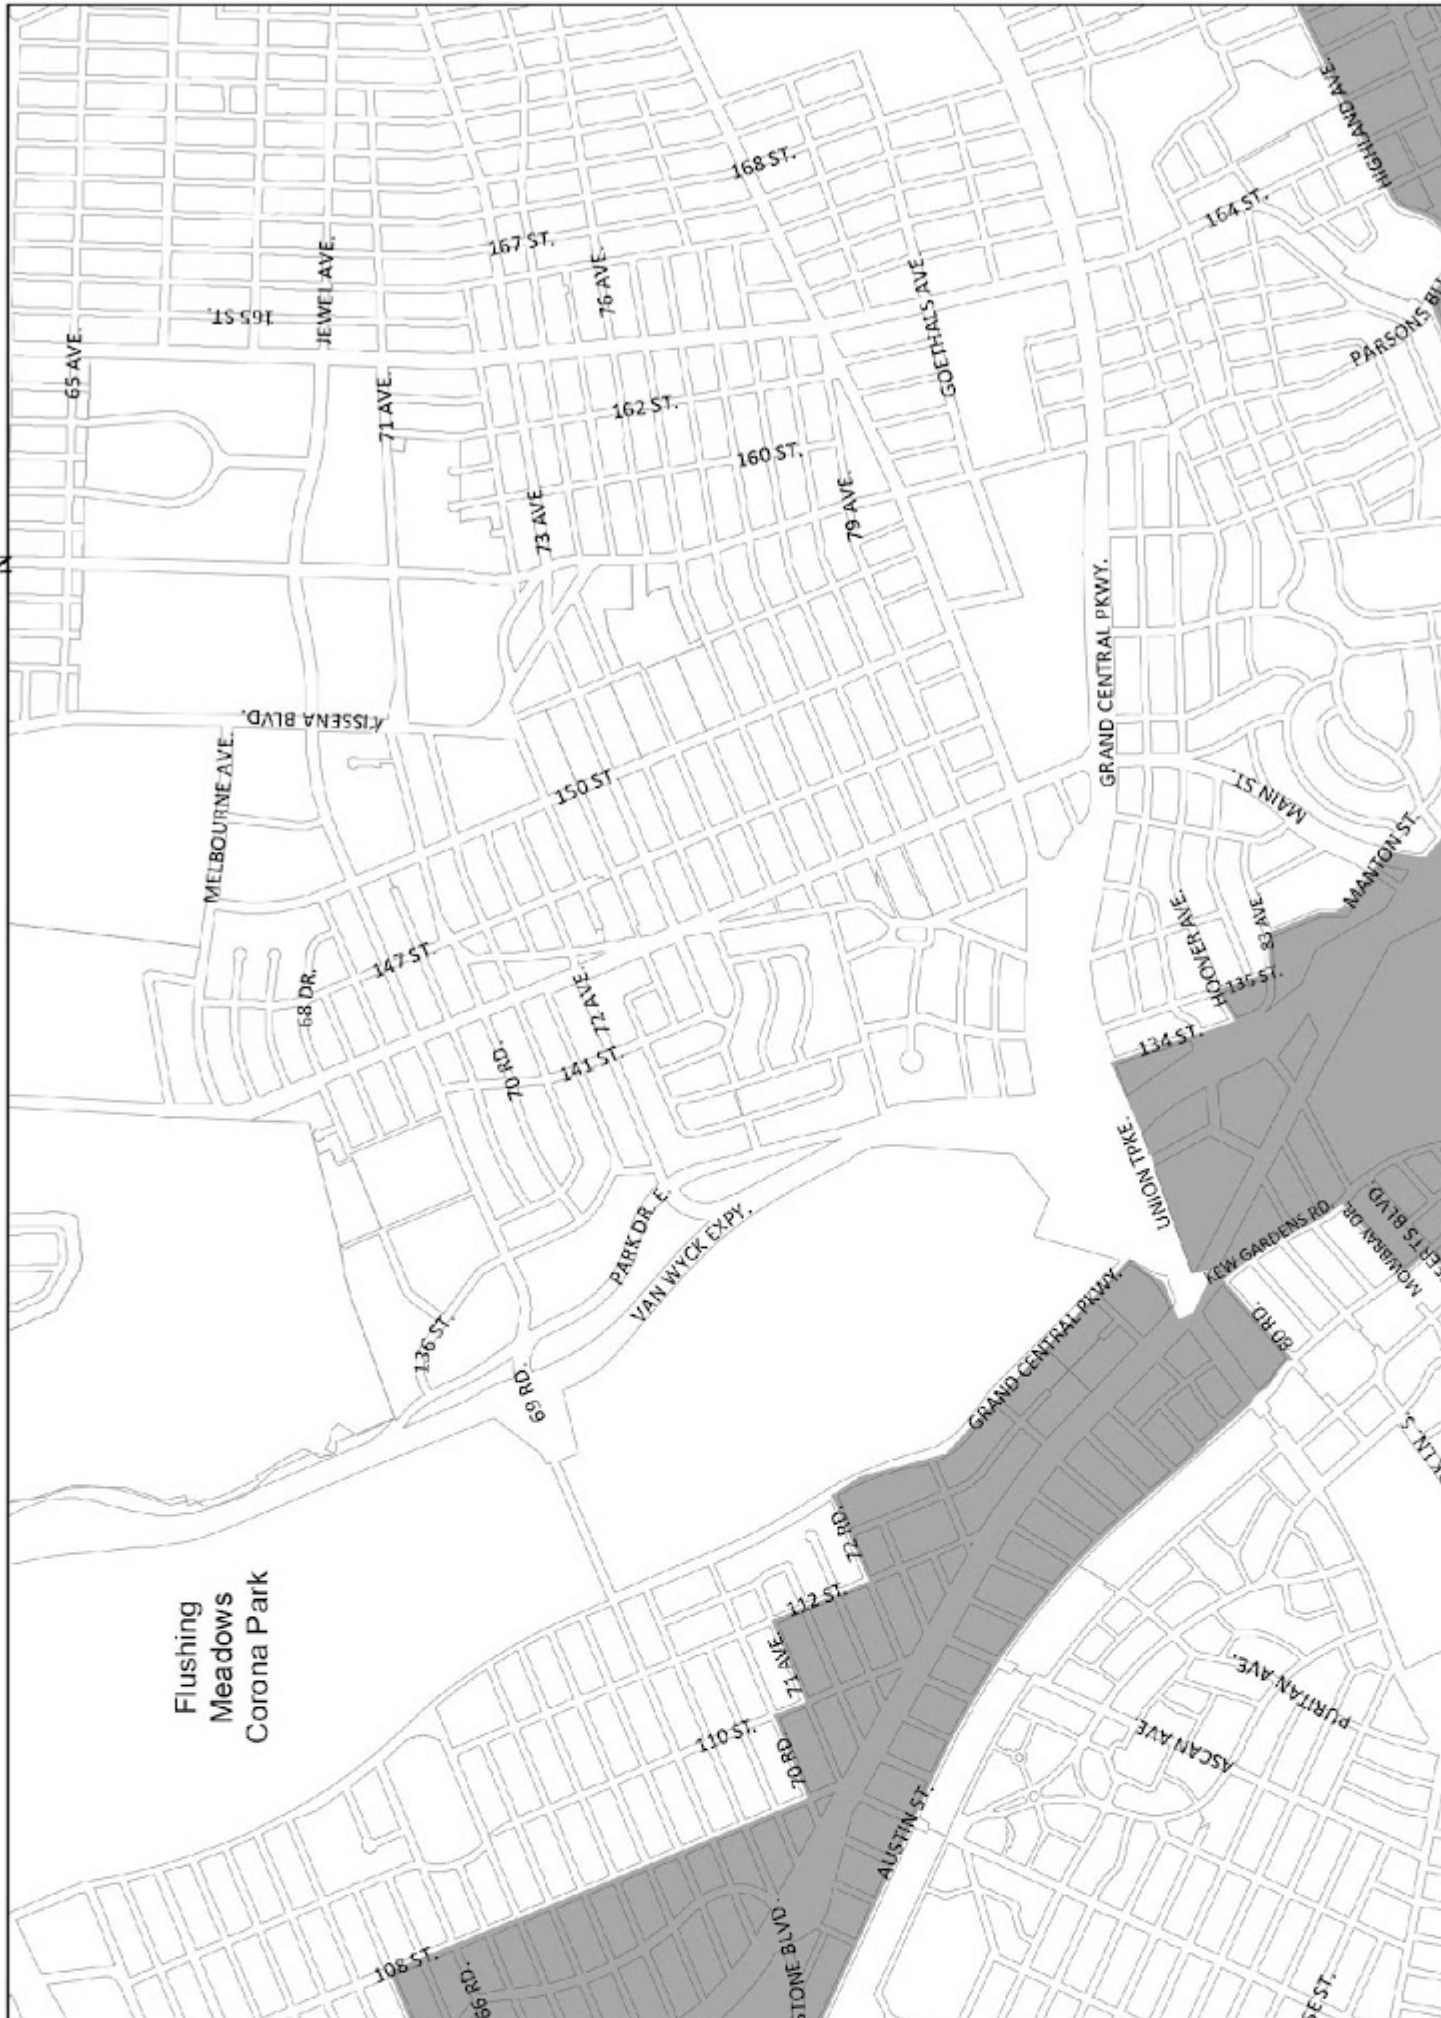

The boundaries shown on the maps in this APPENDIX include:

all of Manhattan Community Districts 9, 10, 11 and 12;

all of Bronx Community Districts 1, 2, 4, 5, 6 and 7; and

all of Brooklyn Community Districts 1, 2, 3, 4, 6, 7, 8, 9 and 16.

Portions of other Community Districts are shown on Maps 1 through 15 in this APPENDIX.

Transit Zone Map 1

Transit Zone

Transit Zone Map 2

Transit Zone Map 3

Transit Zone Map 4

Transit Zone

0 0.25 0.5 Miles

Transit Zone Map 5

Transit Zone

0

0.25

0.5 Miles

Transit Zone Map 6

Transit Zone

0.5 Miles
0.25
0

Transit Zone Map 7

Transit Zone

Transit Zone Map 8

Transit Zone

0

0.25

0.5 Miles

Transit Zone Map 9