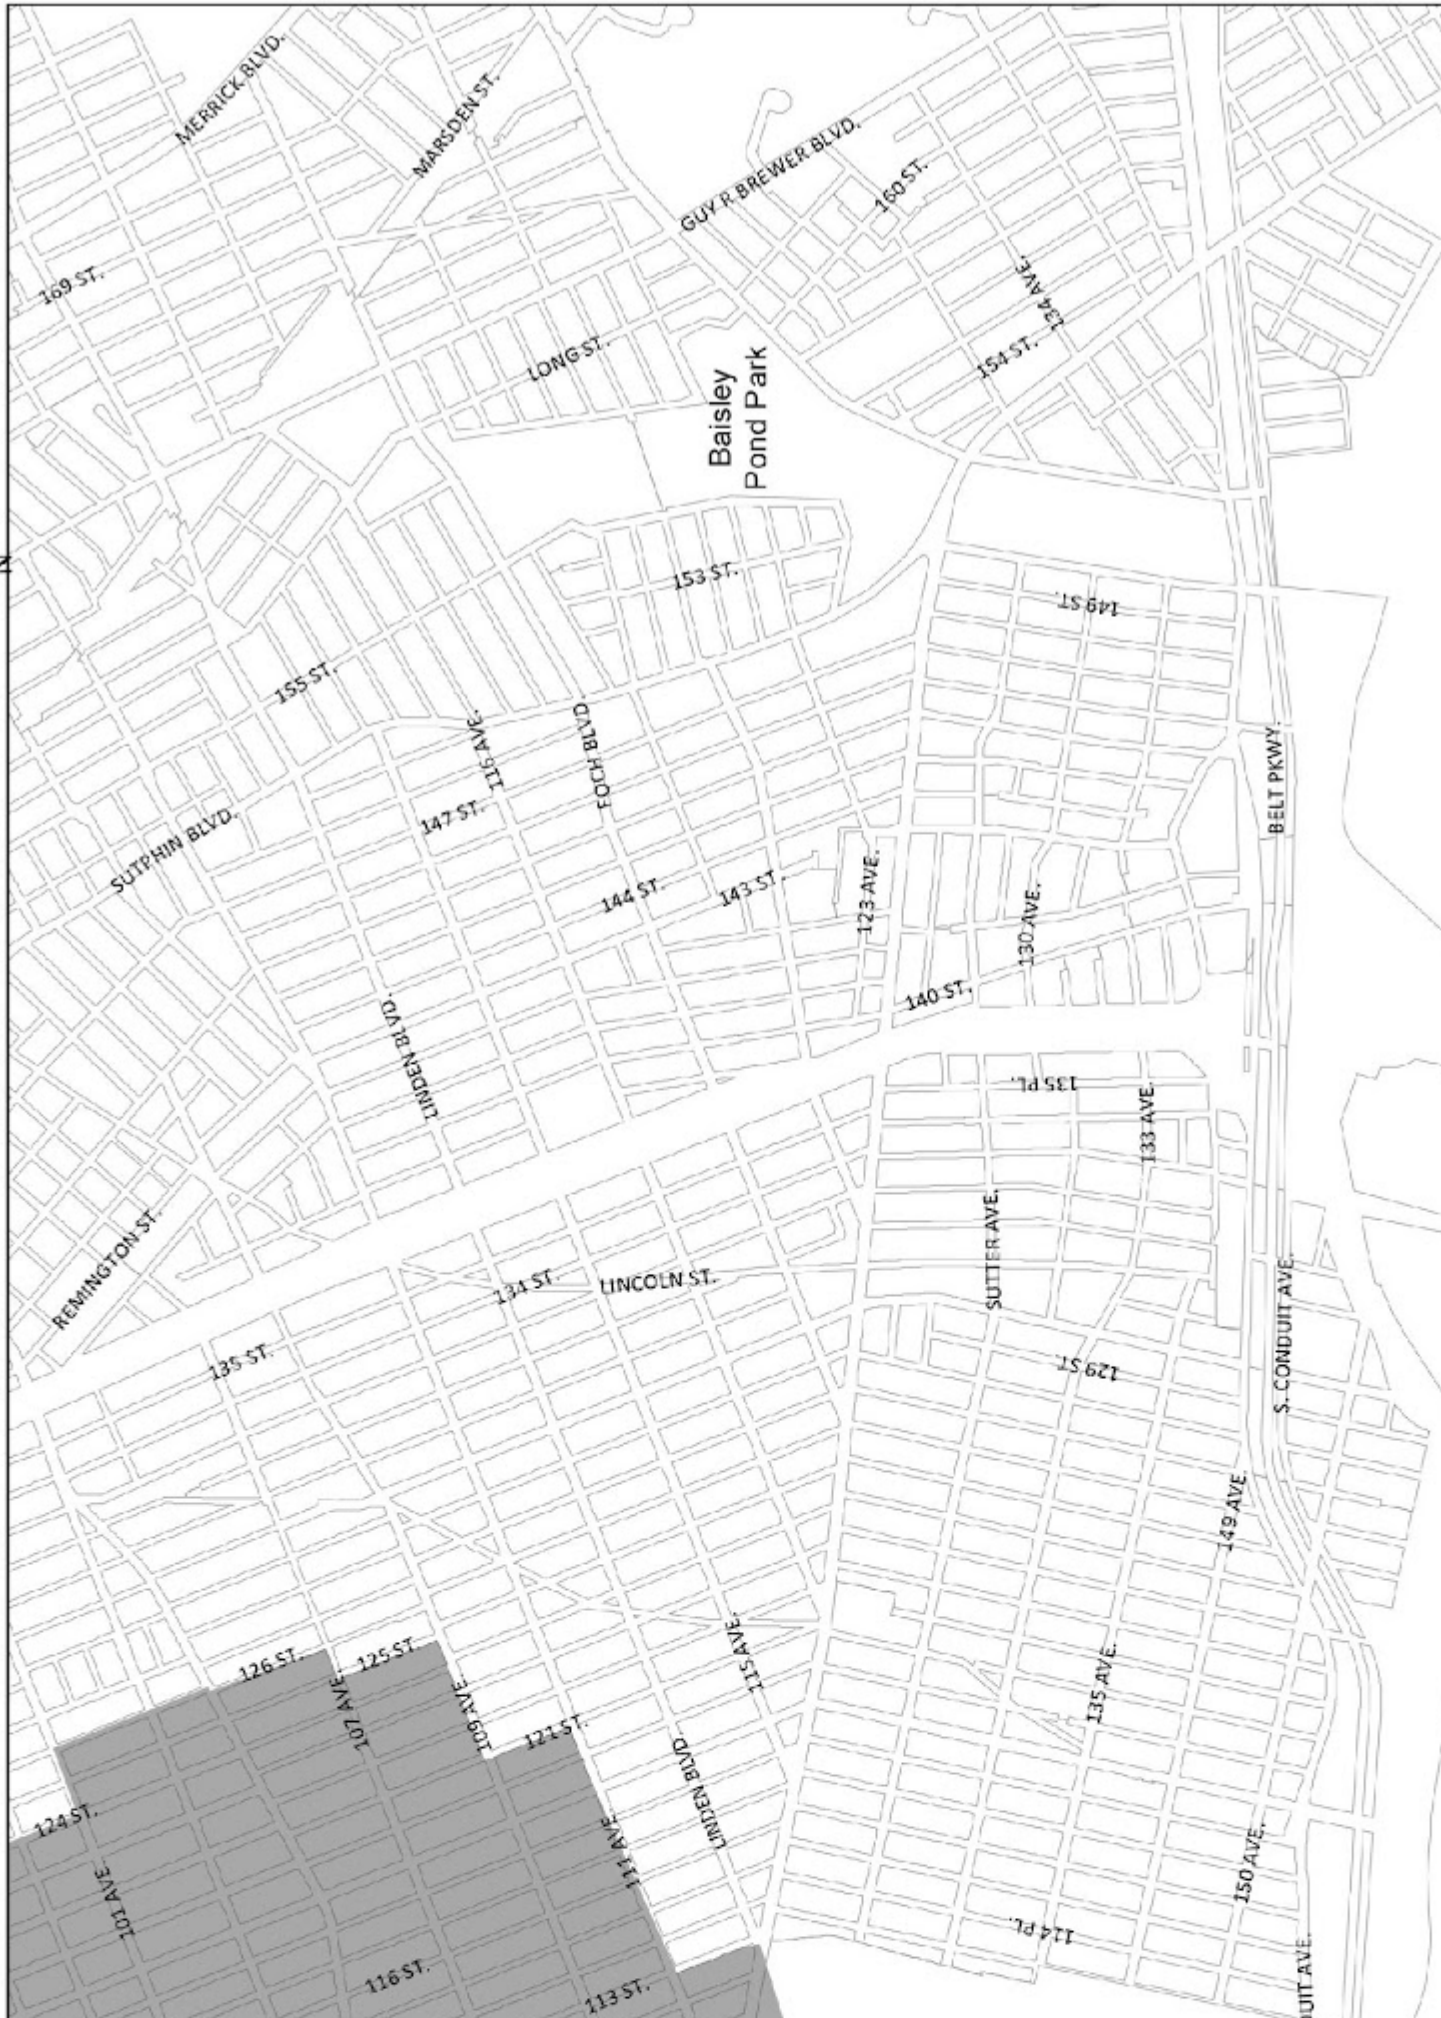

The boundaries shown on the maps in this APPENDIX include:

all of Manhattan Community Districts 9, 10, 11 and 12;

all of Bronx Community Districts 1, 2, 4, 5, 6 and 7; and

all of Brooklyn Community Districts 1, 2, 3, 4, 6, 7, 8, 9 and 16.

Portions of other Community Districts are shown on Maps 1 through 15 in this APPENDIX.

Transit Zone Map 1

Transit Zone

Transit Zone Map 2

Transit Zone Map 3

Transit Zone Map 4

Transit Zone

Transit Zone Map 5

0

Transit Zone Map 7

Transit Zone

Transit Zone Map 8

Transit Zone Map 9

Transit Zone

0.5 Miles
0.25
0

Transit Zone Map 10

Transit Zone

0.5 Miles
0.25
0

Transit Zone Map 11

Transit Zone

Transit Zone Map 12

Transit Zone Map 13

Transit Zone Map 14

Transit Zone Map 15