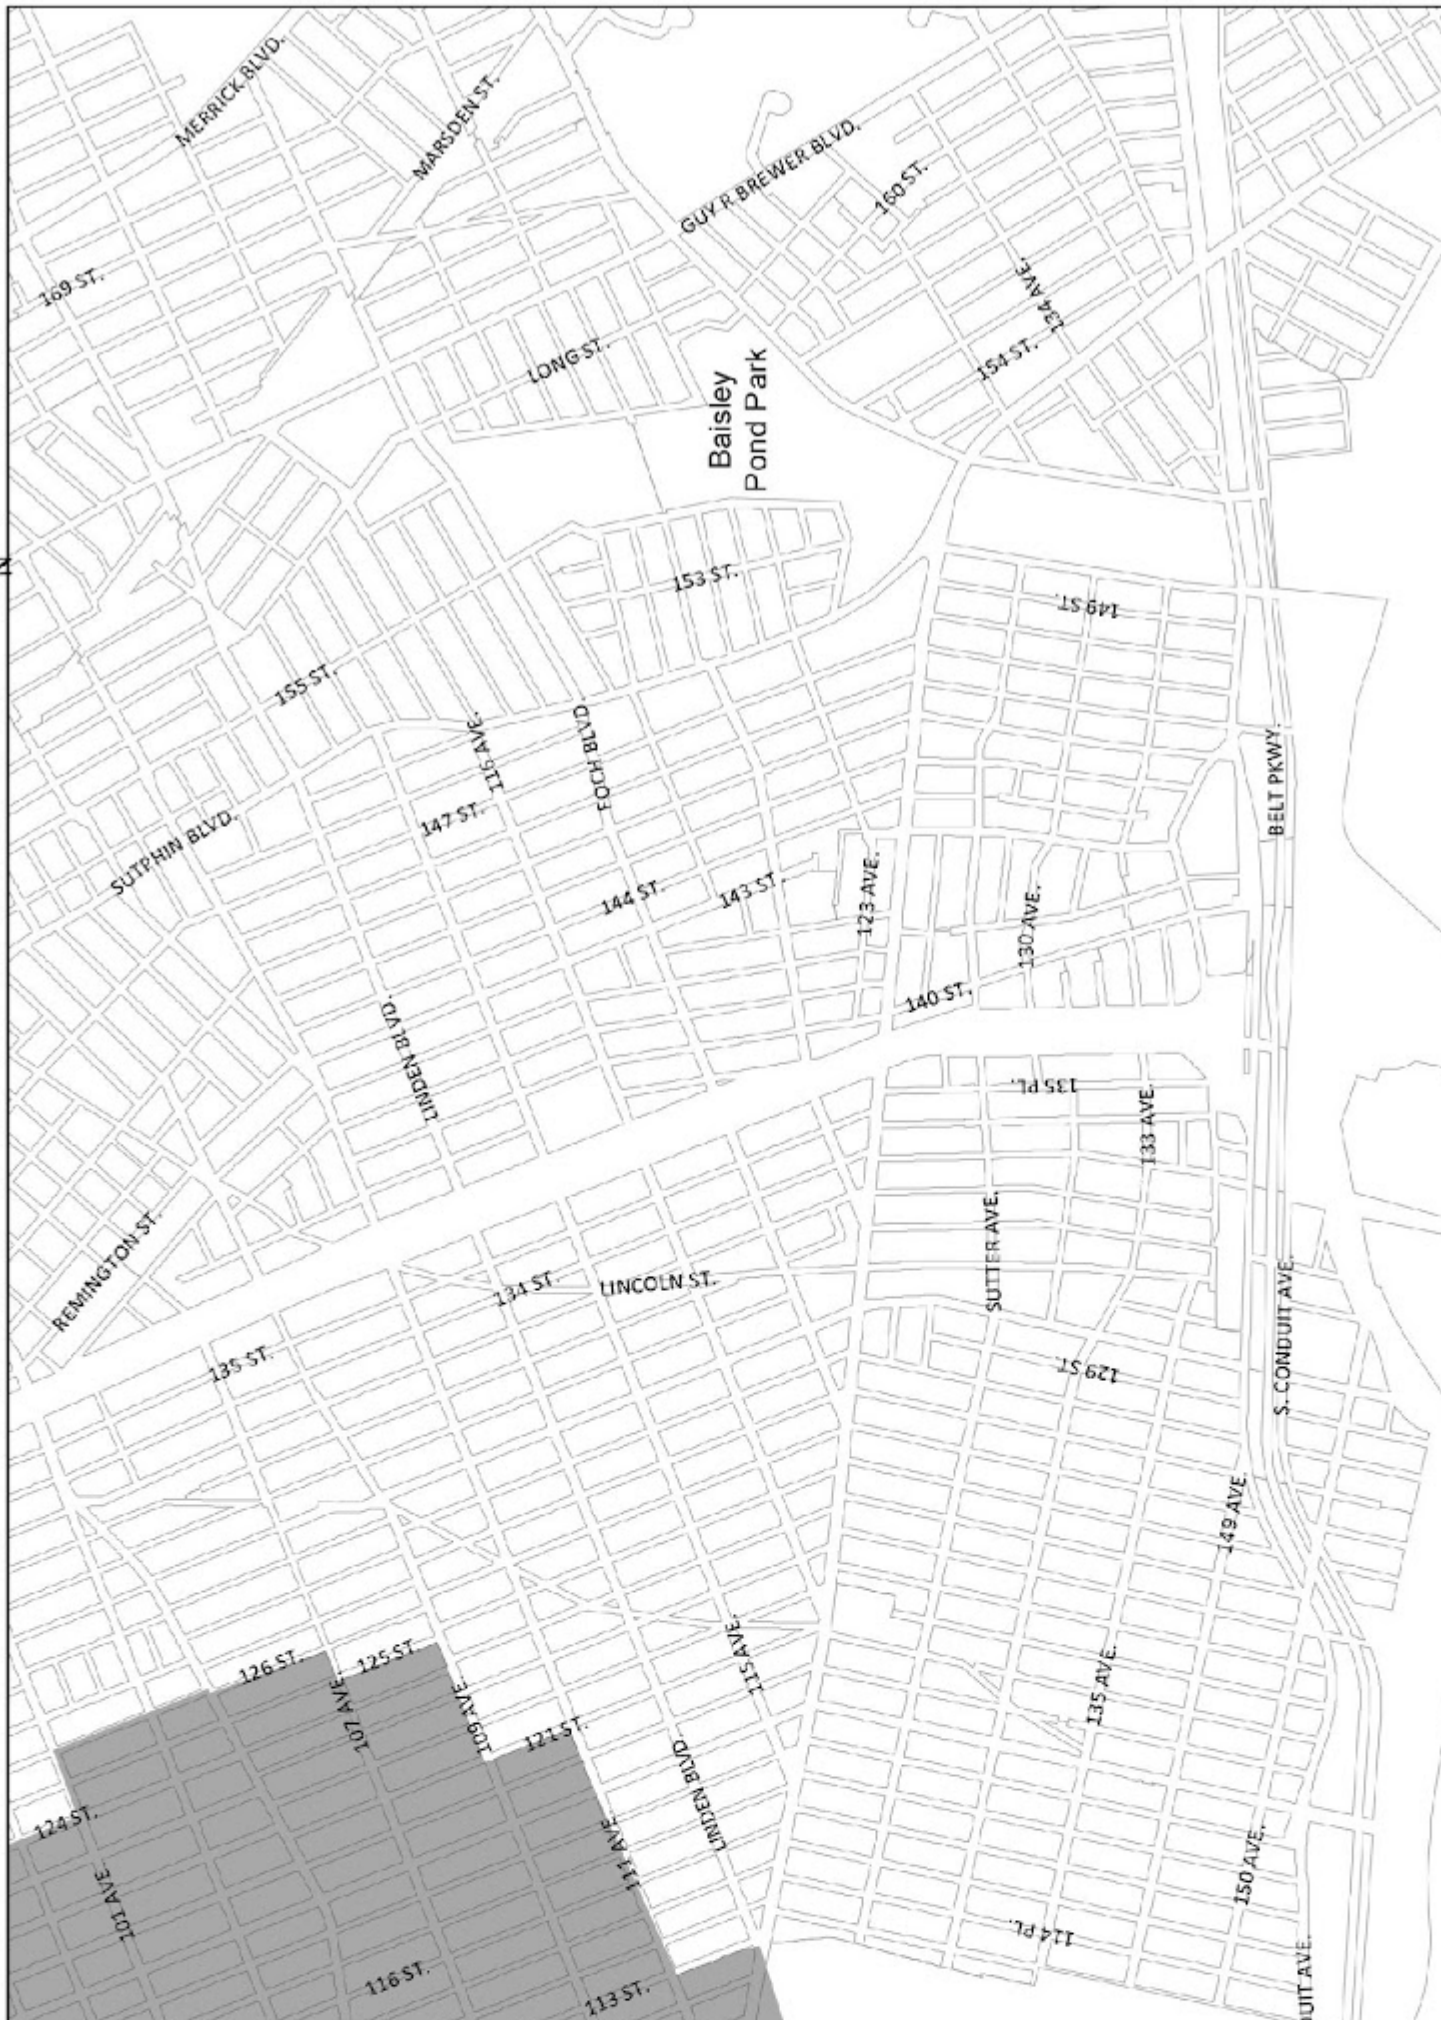

The boundaries shown on the maps in this APPENDIX include:

all of Manhattan Community Districts 9, 10, 11 and 12;

all of Bronx Community Districts 1, 2, 4, 5, 6 and 7; and

all of Brooklyn Community Districts 1, 2, 3, 4, 6, 7, 8, 9 and 16.

Portions of other Community Districts are shown on Maps 1 through 15 in this APPENDIX.

Transit Zone Map 1

Transit Zone

Transit Zone Map 2

Transit Zone Map 3

Transit Zone Map 4

Transit Zone

0 0.25 0.5 Miles

Transit Zone

0.5 Miles
0.25
0

Transit Zone Map 10

Transit Zone

0.5 Miles
0.25
0

Transit Zone Map 11

Transit Zone

0.5 Miles
0.25
0

Transit Zone Map 12

Transit Zone Map 13

Transit Zone Map 14

Transit Zone Map 15

Transit Zone

0.5 Miles
0.25
0