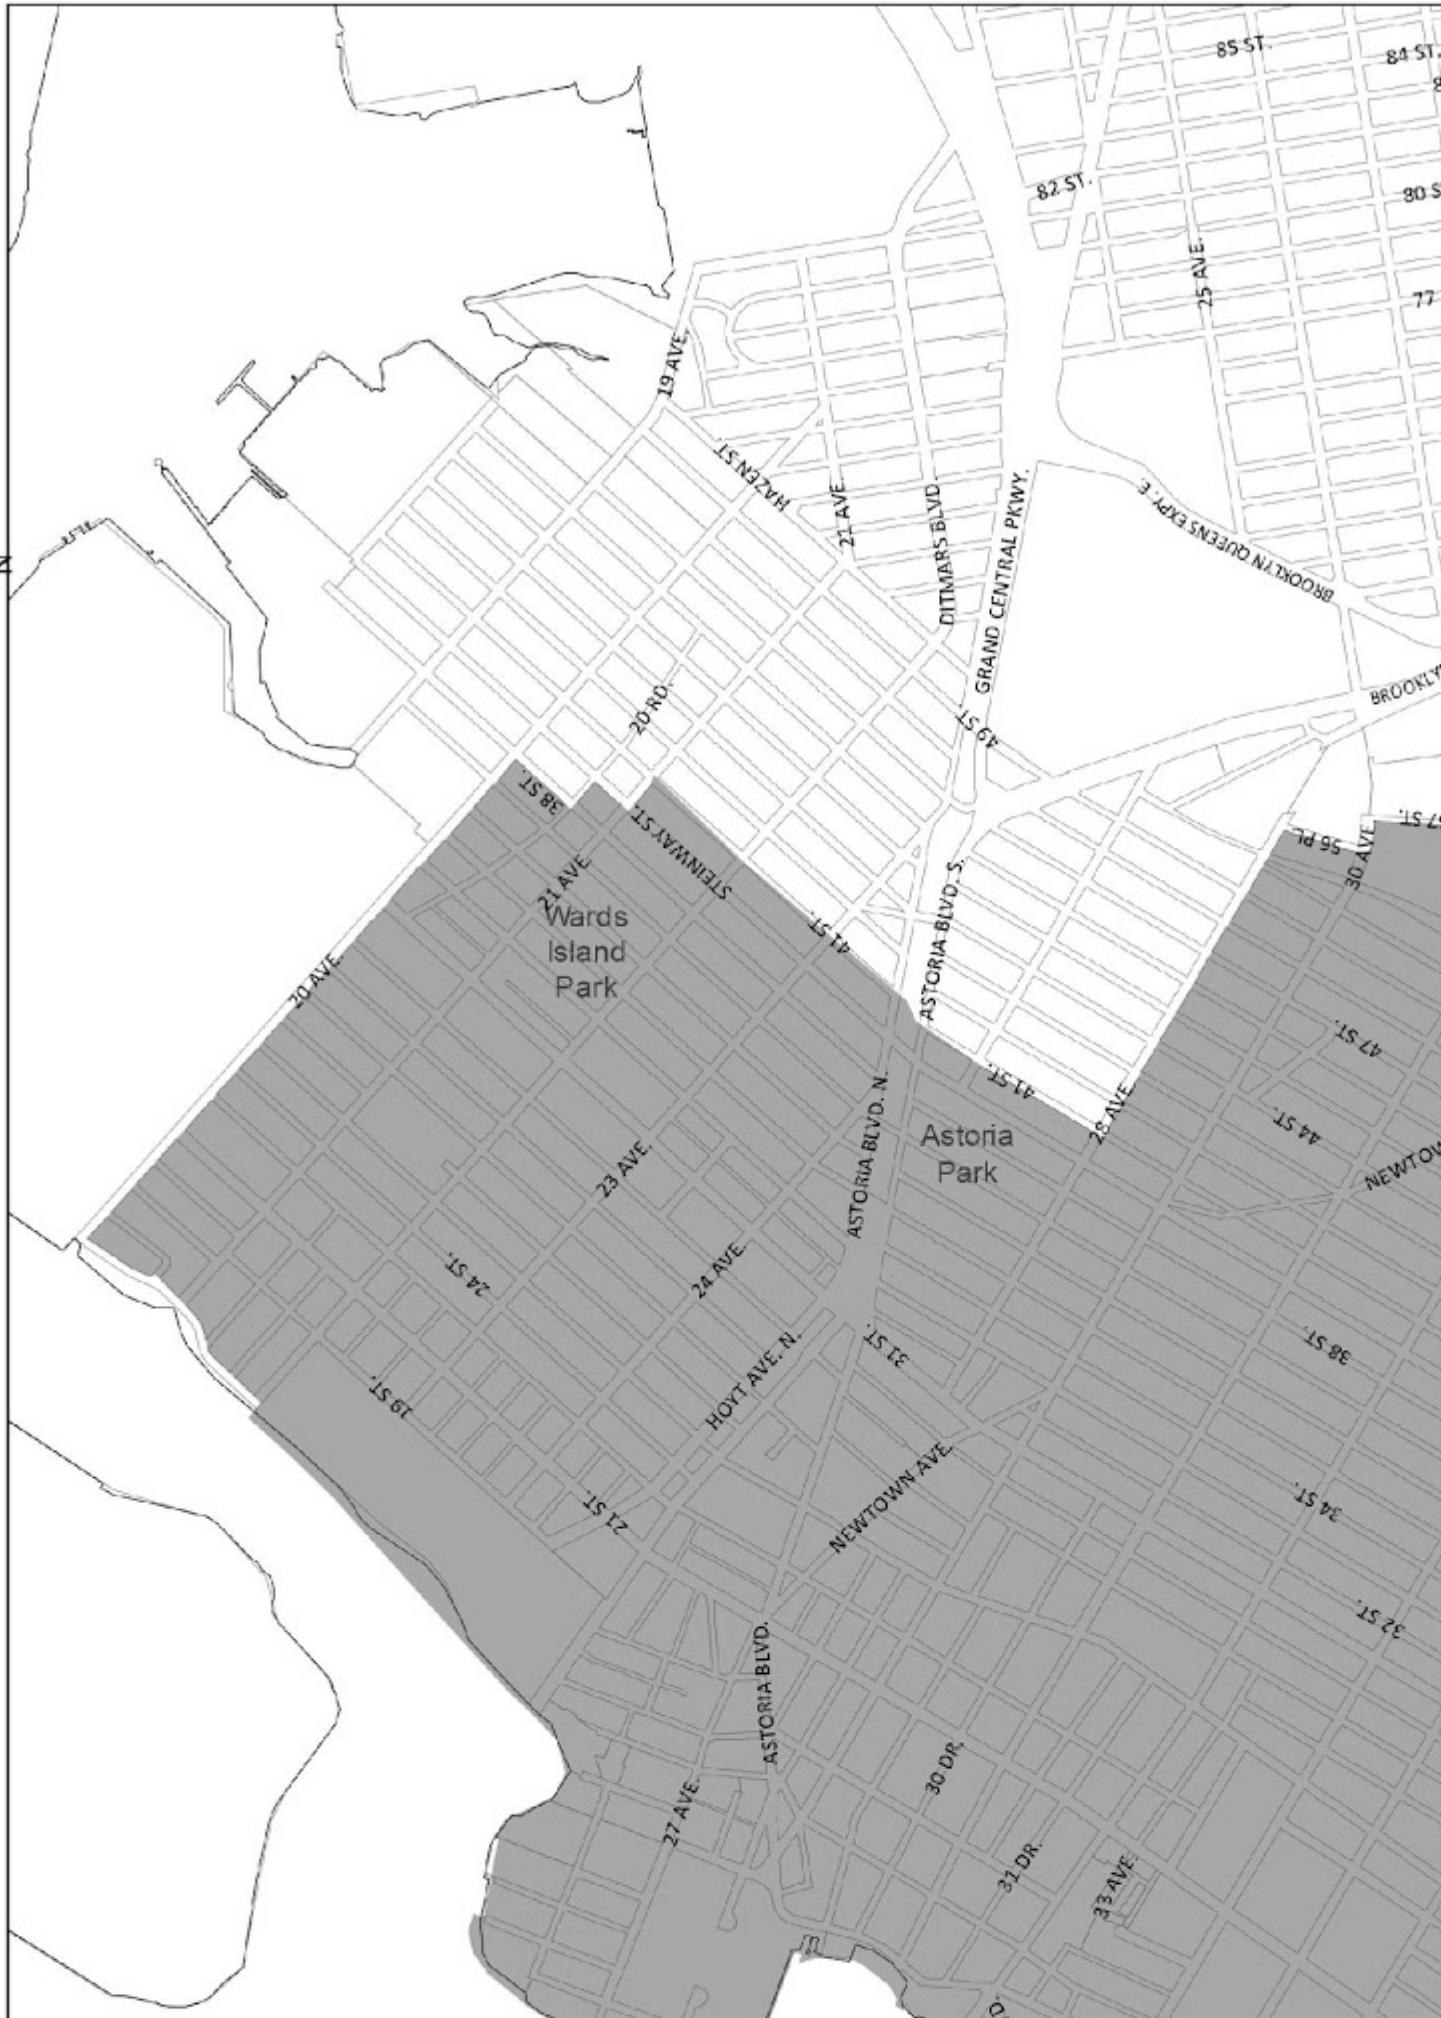

The boundaries shown on the maps in this APPENDIX include:

all of Manhattan Community Districts 9, 10, 11 and 12;

all of Bronx Community Districts 1, 2, 4, 5, 6 and 7; and

all of Brooklyn Community Districts 1, 2, 3, 4, 6, 7, 8, 9 and 16.

Portions of other Community Districts are shown on Maps 1 through 15 in this APPENDIX.

Transit Zone Map 1

Transit Zone

Transit Zone Map 2

Transit Zone Map 3

Transit Zone Map 4

Transit Zone

Transit Zone Map 5

Transit Zone

0

0.25

0.5 Miles

Transit Zone Map 6

Transit Zone

0.5 Miles

0.25

0

Transit Zone Map 7

Transit Zone

Transit Zone Map 8

Transit Zone Map 9

Transit Zone

0.5 Miles
0.25
0

Transit Zone Map 10