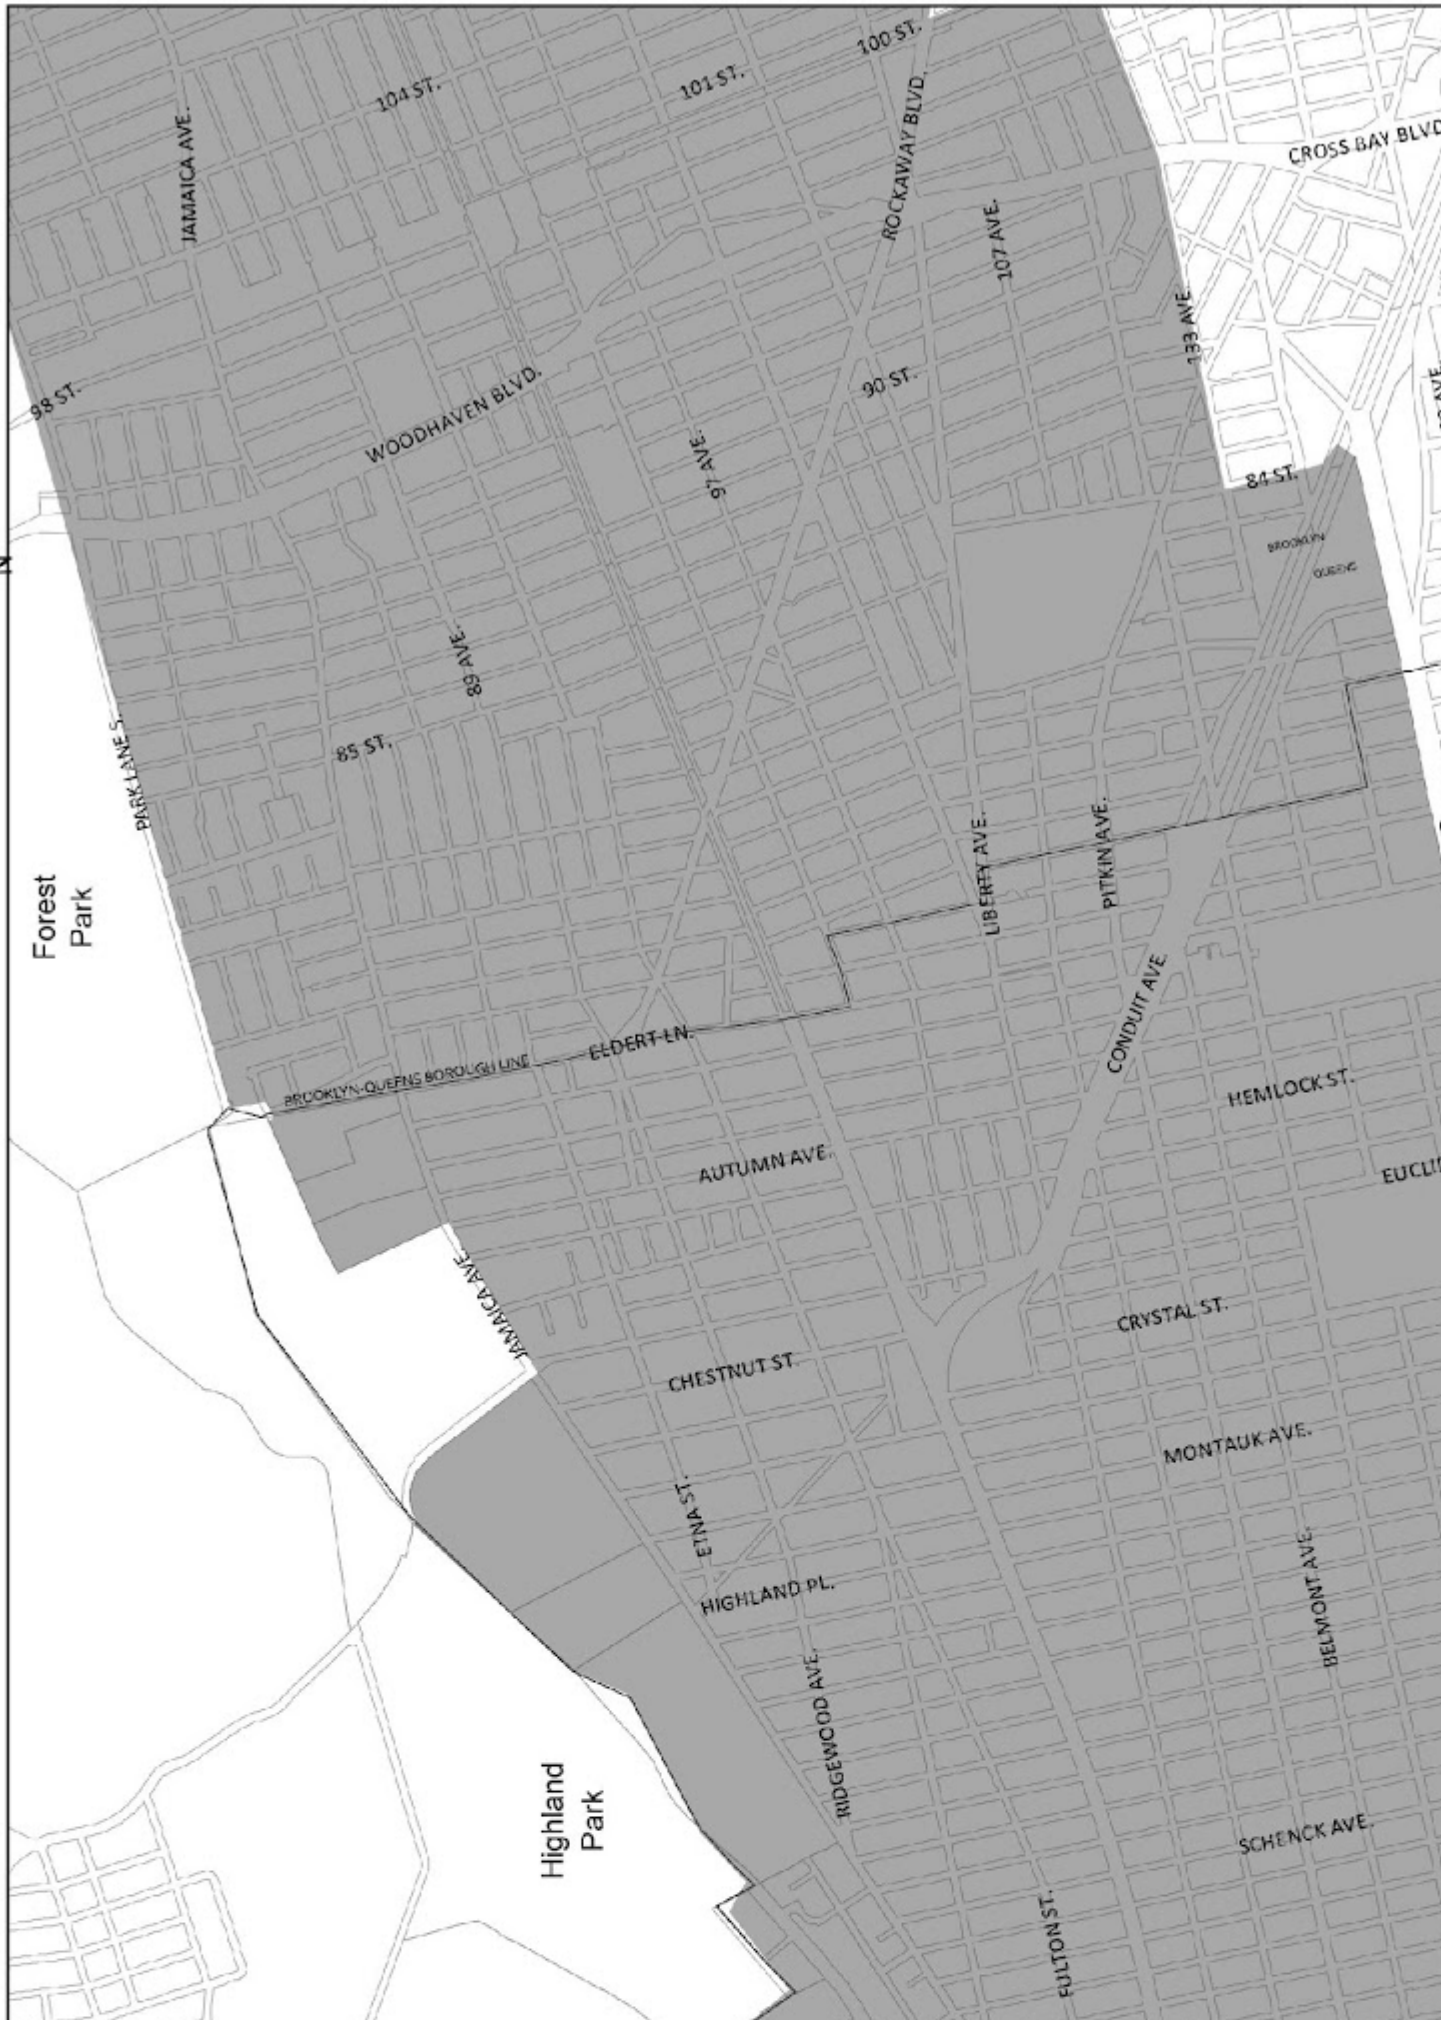

The boundaries shown on the maps in this APPENDIX include:

all of Manhattan Community Districts 9, 10, 11 and 12;

all of Bronx Community Districts 1, 2, 4, 5, 6 and 7; and

all of Brooklyn Community Districts 1, 2, 3, 4, 6, 7, 8, 9 and 16.

Transit Zone Map 7

Transit Zone

0.5 Miles

0.25

0

Flushing Meadows Corona Park

Transit Zone Map 8

Transit Zone Map 9

Transit Zone

0.5 Miles
0.25
0

Transit Zone Map 10

Transit Zone

0.5 Miles
0.25
0

Transit Zone Map 11

Transit Zone

0.5 Miles
0.25
0

Transit Zone Map 12

Transit Zone Map 13

Transit Zone Map 14

Transit Zone Map 15

Transit Zone

0.5 Miles
0.25
0