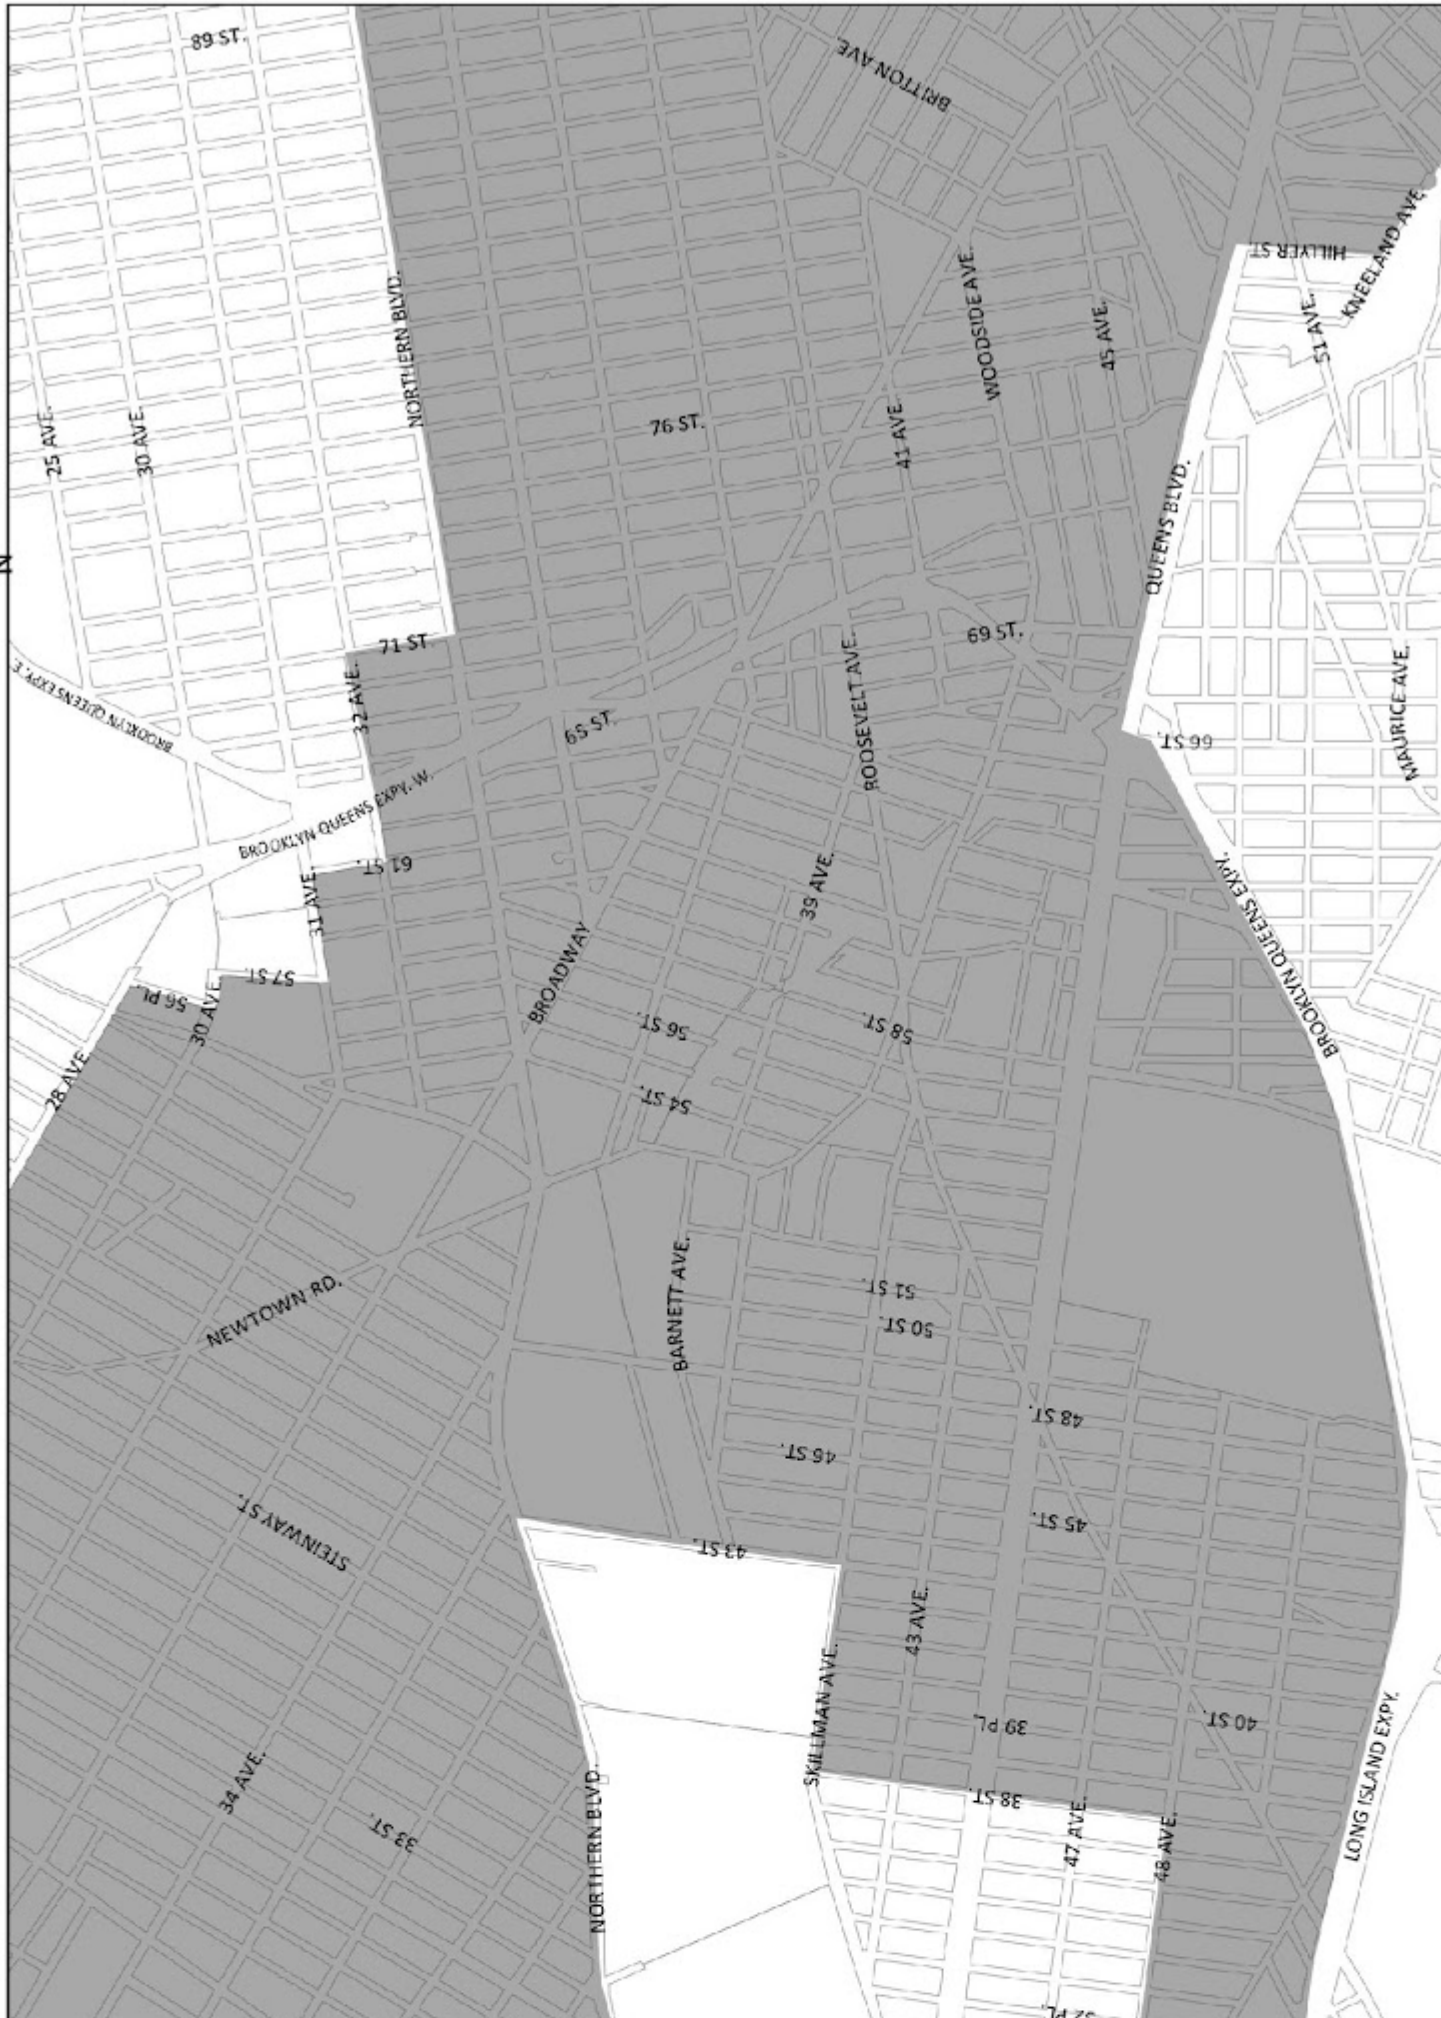

The boundaries shown on the maps in this APPENDIX include:

all of Manhattan Community Districts 9, 10, 11 and 12;

all of Bronx Community Districts 1, 2, 4, 5, 6 and 7; and

all of Brooklyn Community Districts 1, 2, 3, 4, 6, 7, 8, 9 and 16.

Portions of other Community Districts are shown on Maps 1 through 15 in this APPENDIX.

Transit Zone Map 1

Transit Zone

Transit Zone Map 2

Transit Zone Map 3

Transit Zone Map 4

Transit Zone

0 0.25 0.5 Miles

Transit Zone Map 5

Transit Zone

0

0.25

0.5 Miles

Transit Zone Map 6

Transit Zone

0.5 Miles
0.25
0

Transit Zone Map 7

Transit Zone

Transit Zone Map 8

Transit Zone

0

0.25

0.5 Miles

Transit Zone Map 9