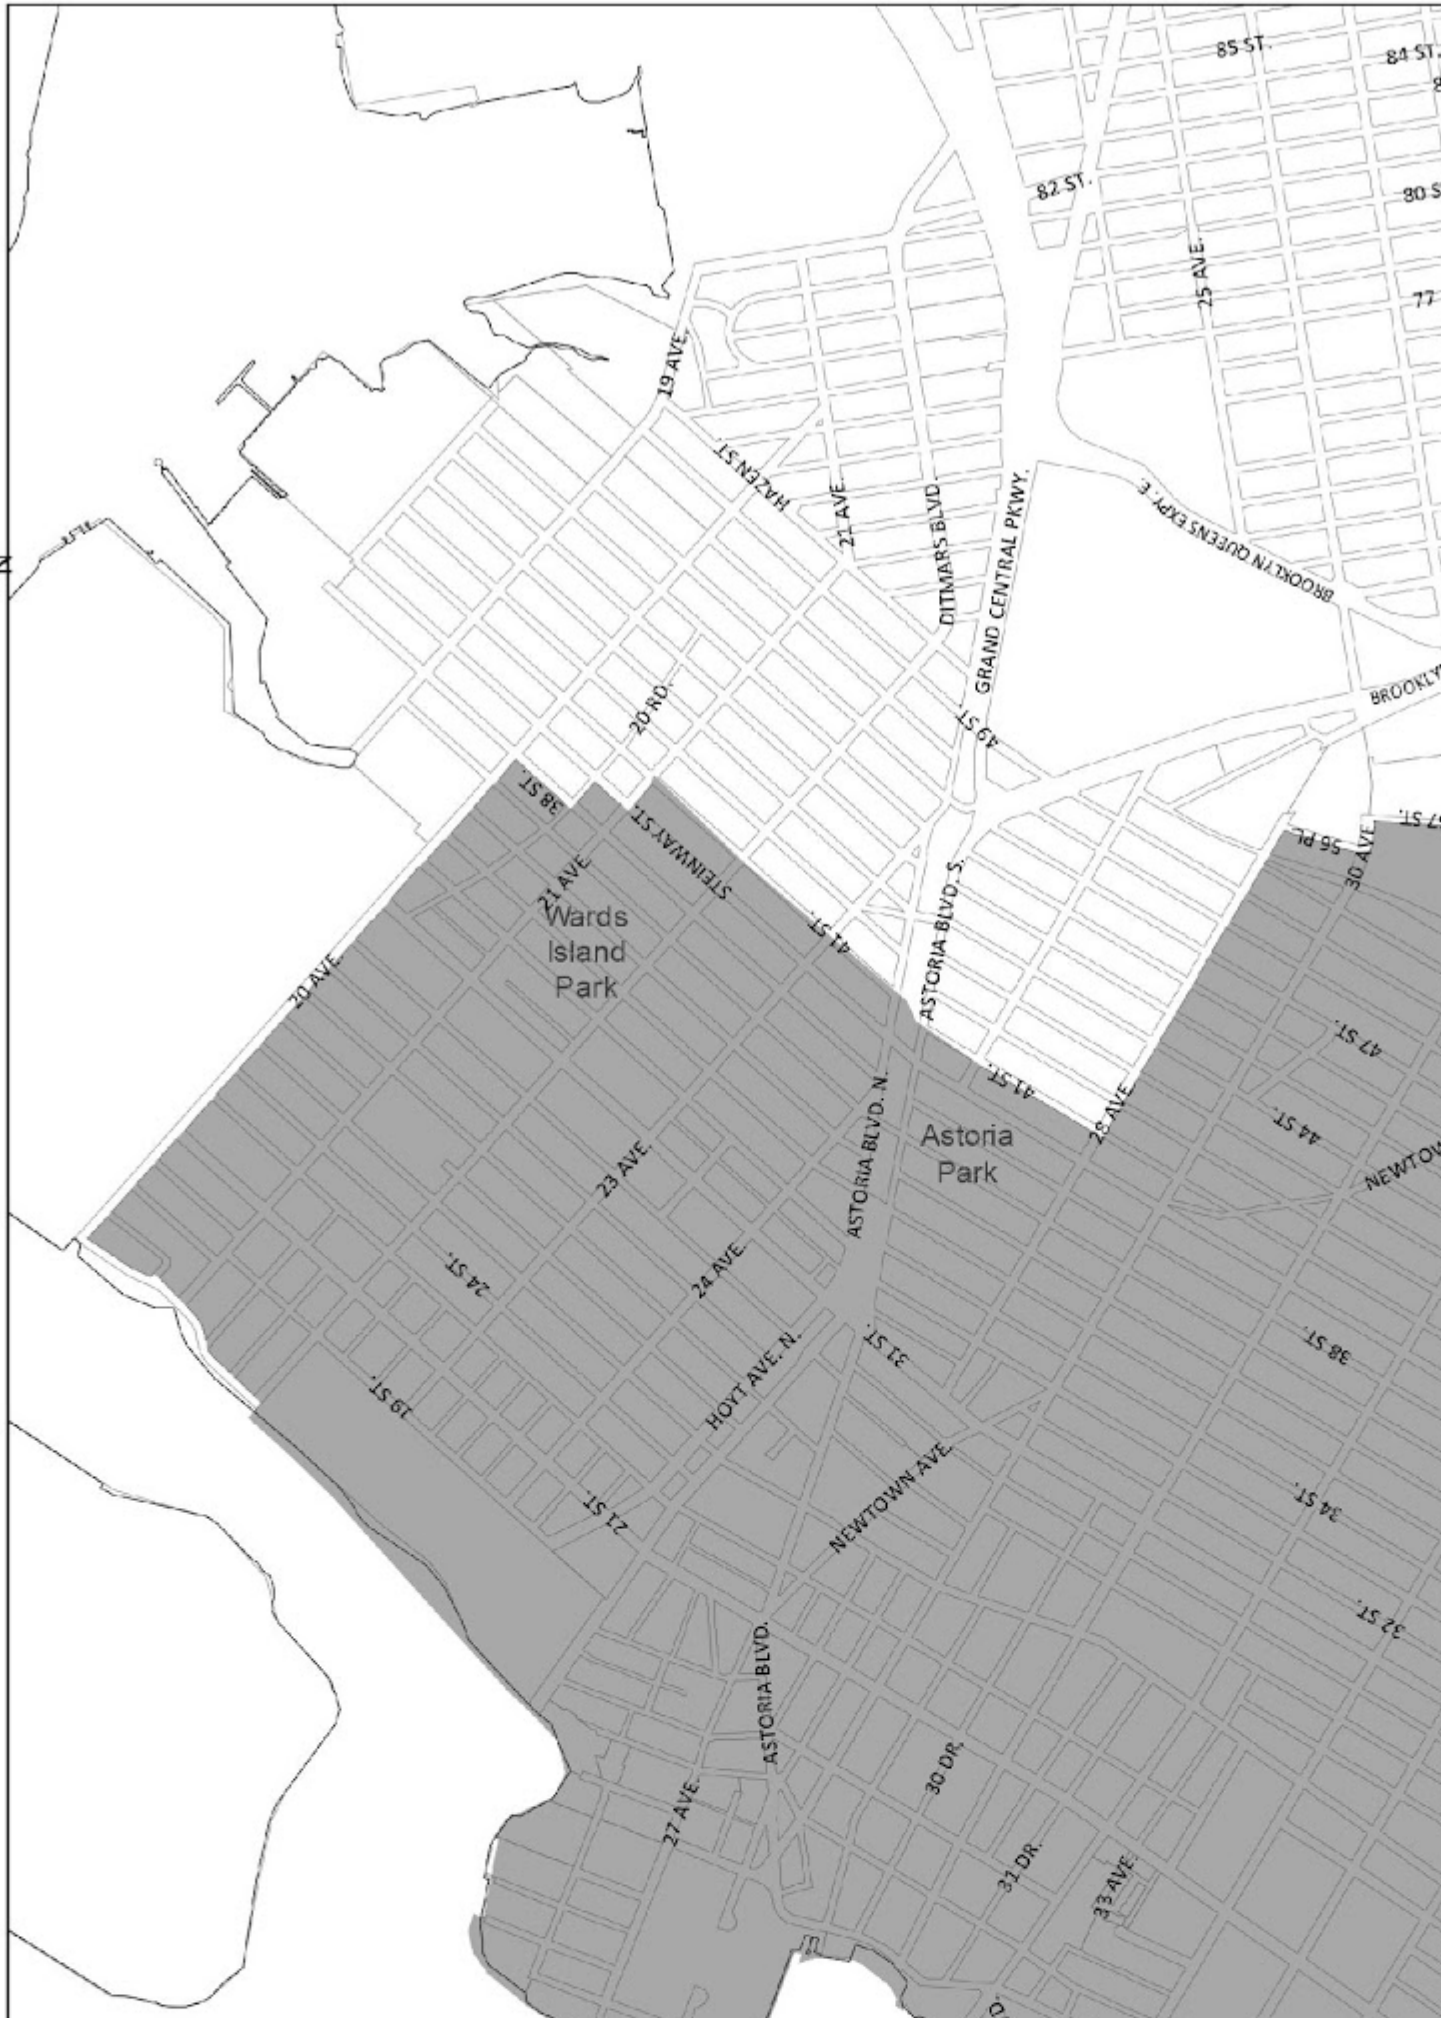

The boundaries shown on the maps in this APPENDIX include:

all of Manhattan Community Districts 9, 10, 11 and 12;

all of Bronx Community Districts 1, 2, 4, 5, 6 and 7; and

all of Brooklyn Community Districts 1, 2, 3, 4, 6, 7, 8, 9 and 16.

Portions of other Community Districts are shown on Maps 1 through 15 in this APPENDIX.

Transit Zone Map 1

Transit Zone

Transit Zone Map 2

Transit Zone Map 3

Transit Zone Map 4

Transit Zone

0 0.25 0.5 Miles

Transit Zone Map 5

Transit Zone

0

0.25

0.5 Miles

Transit Zone Map 6

Transit Zone

0.5 Miles
0.25
0