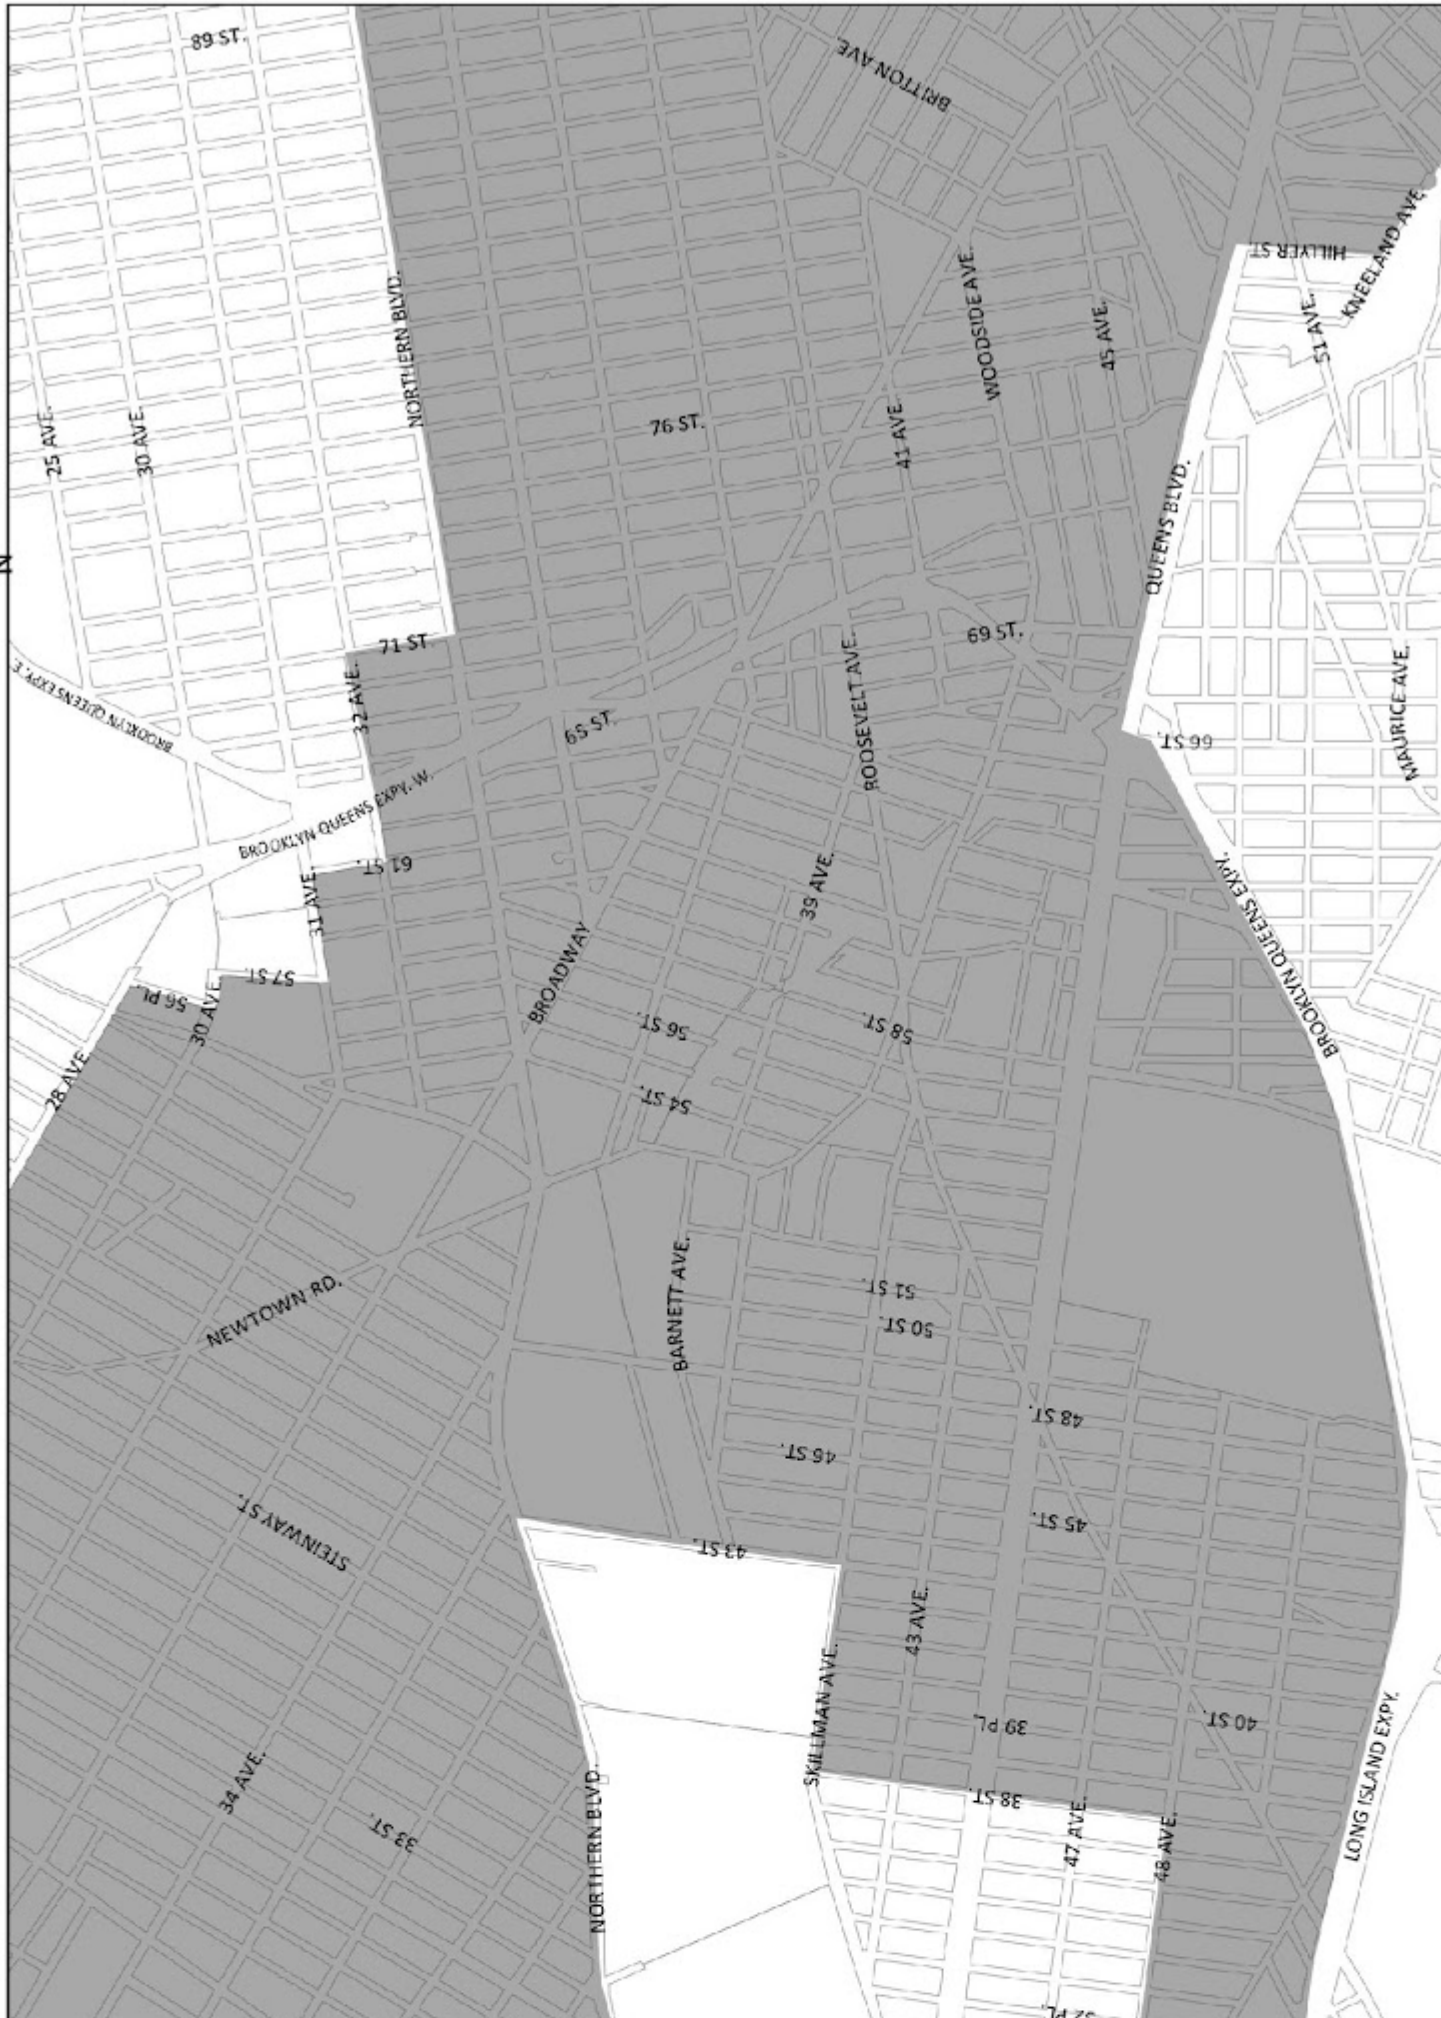

The boundaries shown on the maps in this APPENDIX include:

all of Manhattan Community Districts 9, 10, 11 and 12;

all of Bronx Community Districts 1, 2, 4, 5, 6 and 7; and

all of Brooklyn Community Districts 1, 2, 3, 4, 6, 7, 8, 9 and 16.

Portions of other Community Districts are shown on Maps 1 through 15 in this APPENDIX.

Transit Zone Map 1

Transit Zone

Transit Zone Map 2

Transit Zone Map 3

Transit Zone Map 4

Transit Zone

0 0.25 0.5 Miles

Transit Zone Map 5

Transit Zone

0

0.25

0.5 Miles

Transit Zone Map 6

Transit Zone

0.5 Miles
0.25
0

Transit Zone Map 7

Transit Zone

0.5 Miles

0.25

0

Flushing Meadows Corona Park

Transit Zone Map 8

Transit Zone Map 9