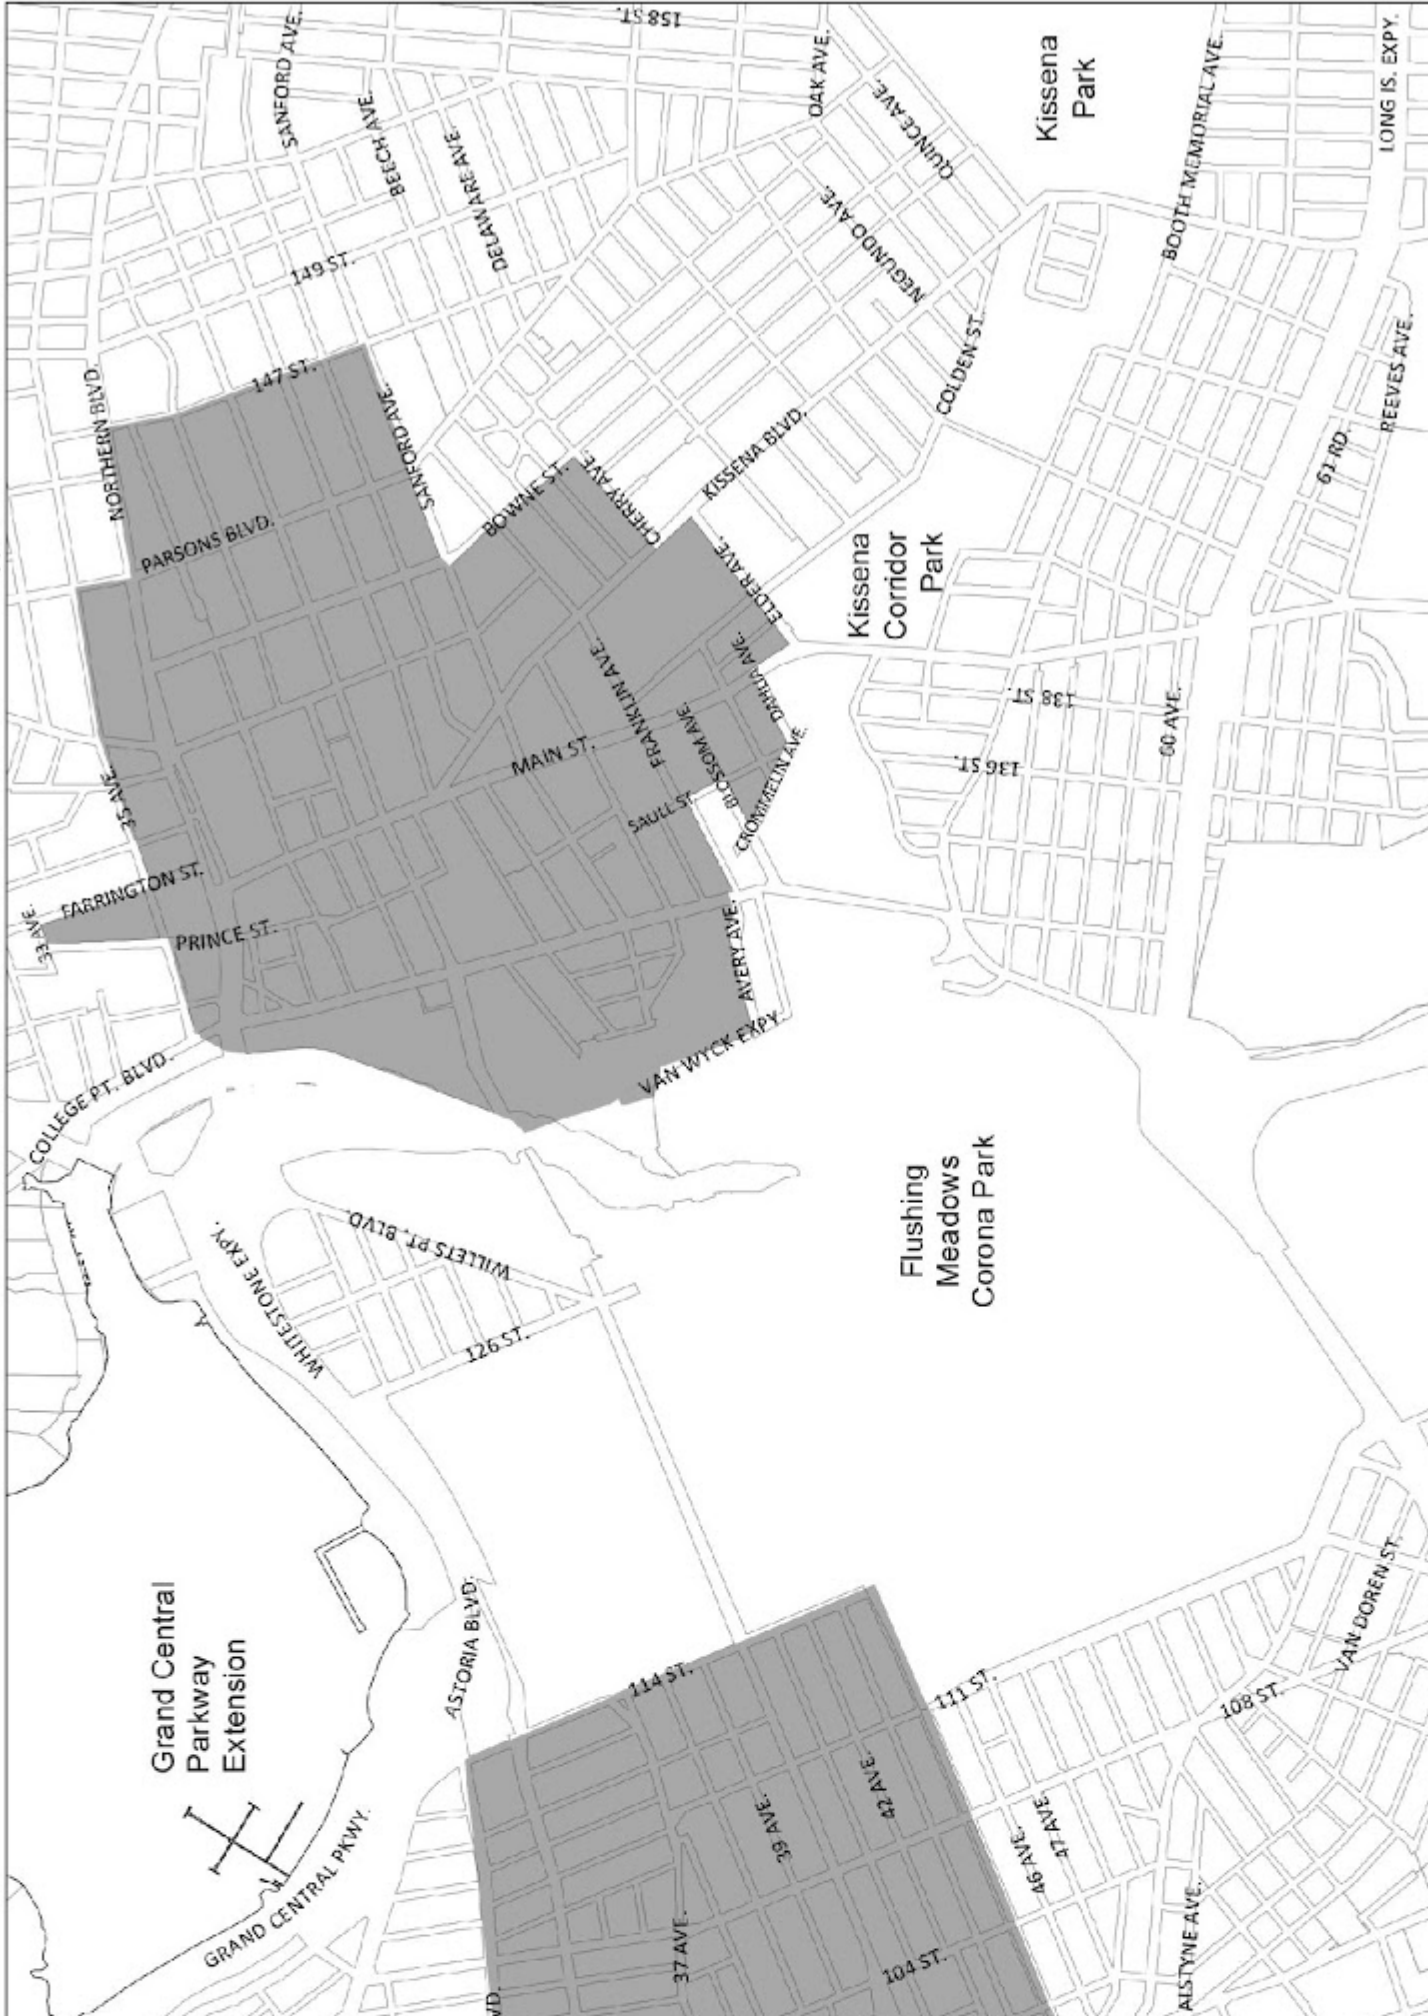

The boundaries shown on the maps in this APPENDIX include:

all of Manhattan Community Districts 9, 10, 11 and 12;

all of Bronx Community Districts 1, 2, 4, 5, 6 and 7; and

all of Brooklyn Community Districts 1, 2, 3, 4, 6, 7, 8, 9 and 16.

Portions of other Community Districts are shown on Maps 1 through 15 in this APPENDIX.

Transit Zone Map 1

Transit Zone

Transit Zone Map 2

Transit Zone Map 3

Transit Zone Map 4

Transit Zone

0 0.25 0.5 Miles

Transit Zone Map 5

Transit Zone

0

0.25

0.5 Miles

Transit Zone Map 6

Transit Zone

0.5 Miles
0.25
0

Transit Zone Map 7

Transit Zone

Transit Zone Map 8

Transit Zone

0

0.25

0.5 Miles

Transit Zone Map 9