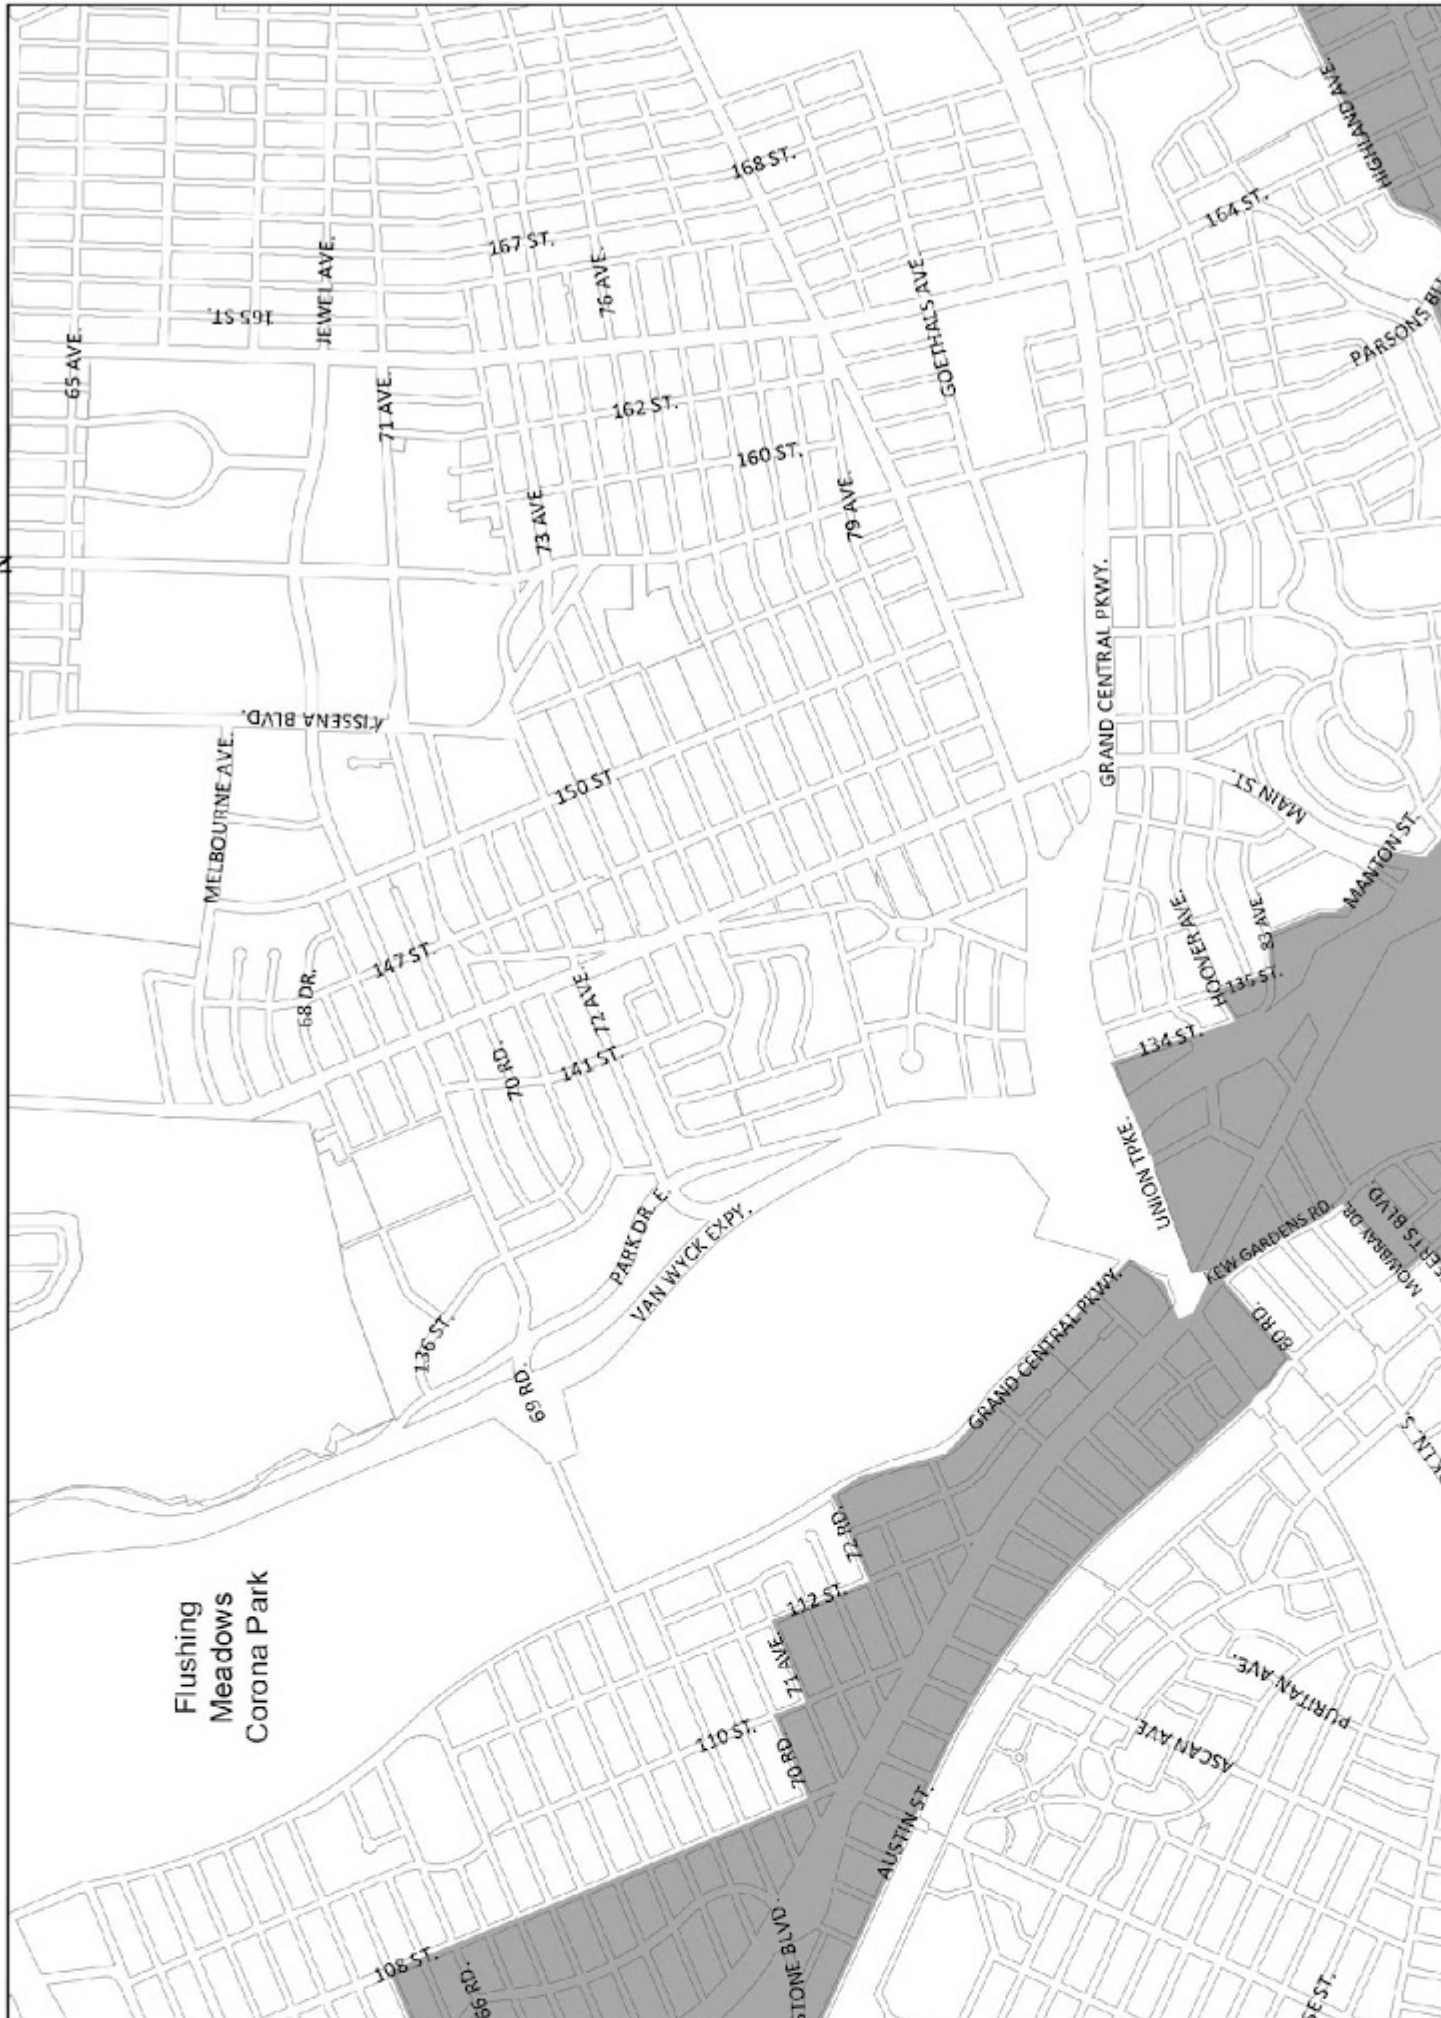

The boundaries shown on the maps in this APPENDIX include:

all of Manhattan Community Districts 9, 10, 11 and 12;

all of Bronx Community Districts 1, 2, 4, 5, 6 and 7; and

all of Brooklyn Community Districts 1, 2, 3, 4, 6, 7, 8, 9 and 16.

Portions of other Community Districts are shown on Maps 1 through 15 in this APPENDIX.

Transit Zone Map 1

Transit Zone

Transit Zone Map 2

Transit Zone Map 3

Transit Zone Map 4

Transit Zone

Transit Zone Map 5

Transit Zone

0

0.25

0.5 Miles

Transit Zone Map 6

Transit Zone

0.5 Miles

0.25

0

Transit Zone Map 7

Transit Zone

Transit Zone Map 8

Transit Zone Map 9

Transit Zone

0.5 Miles
0.25
0

Transit Zone Map 10