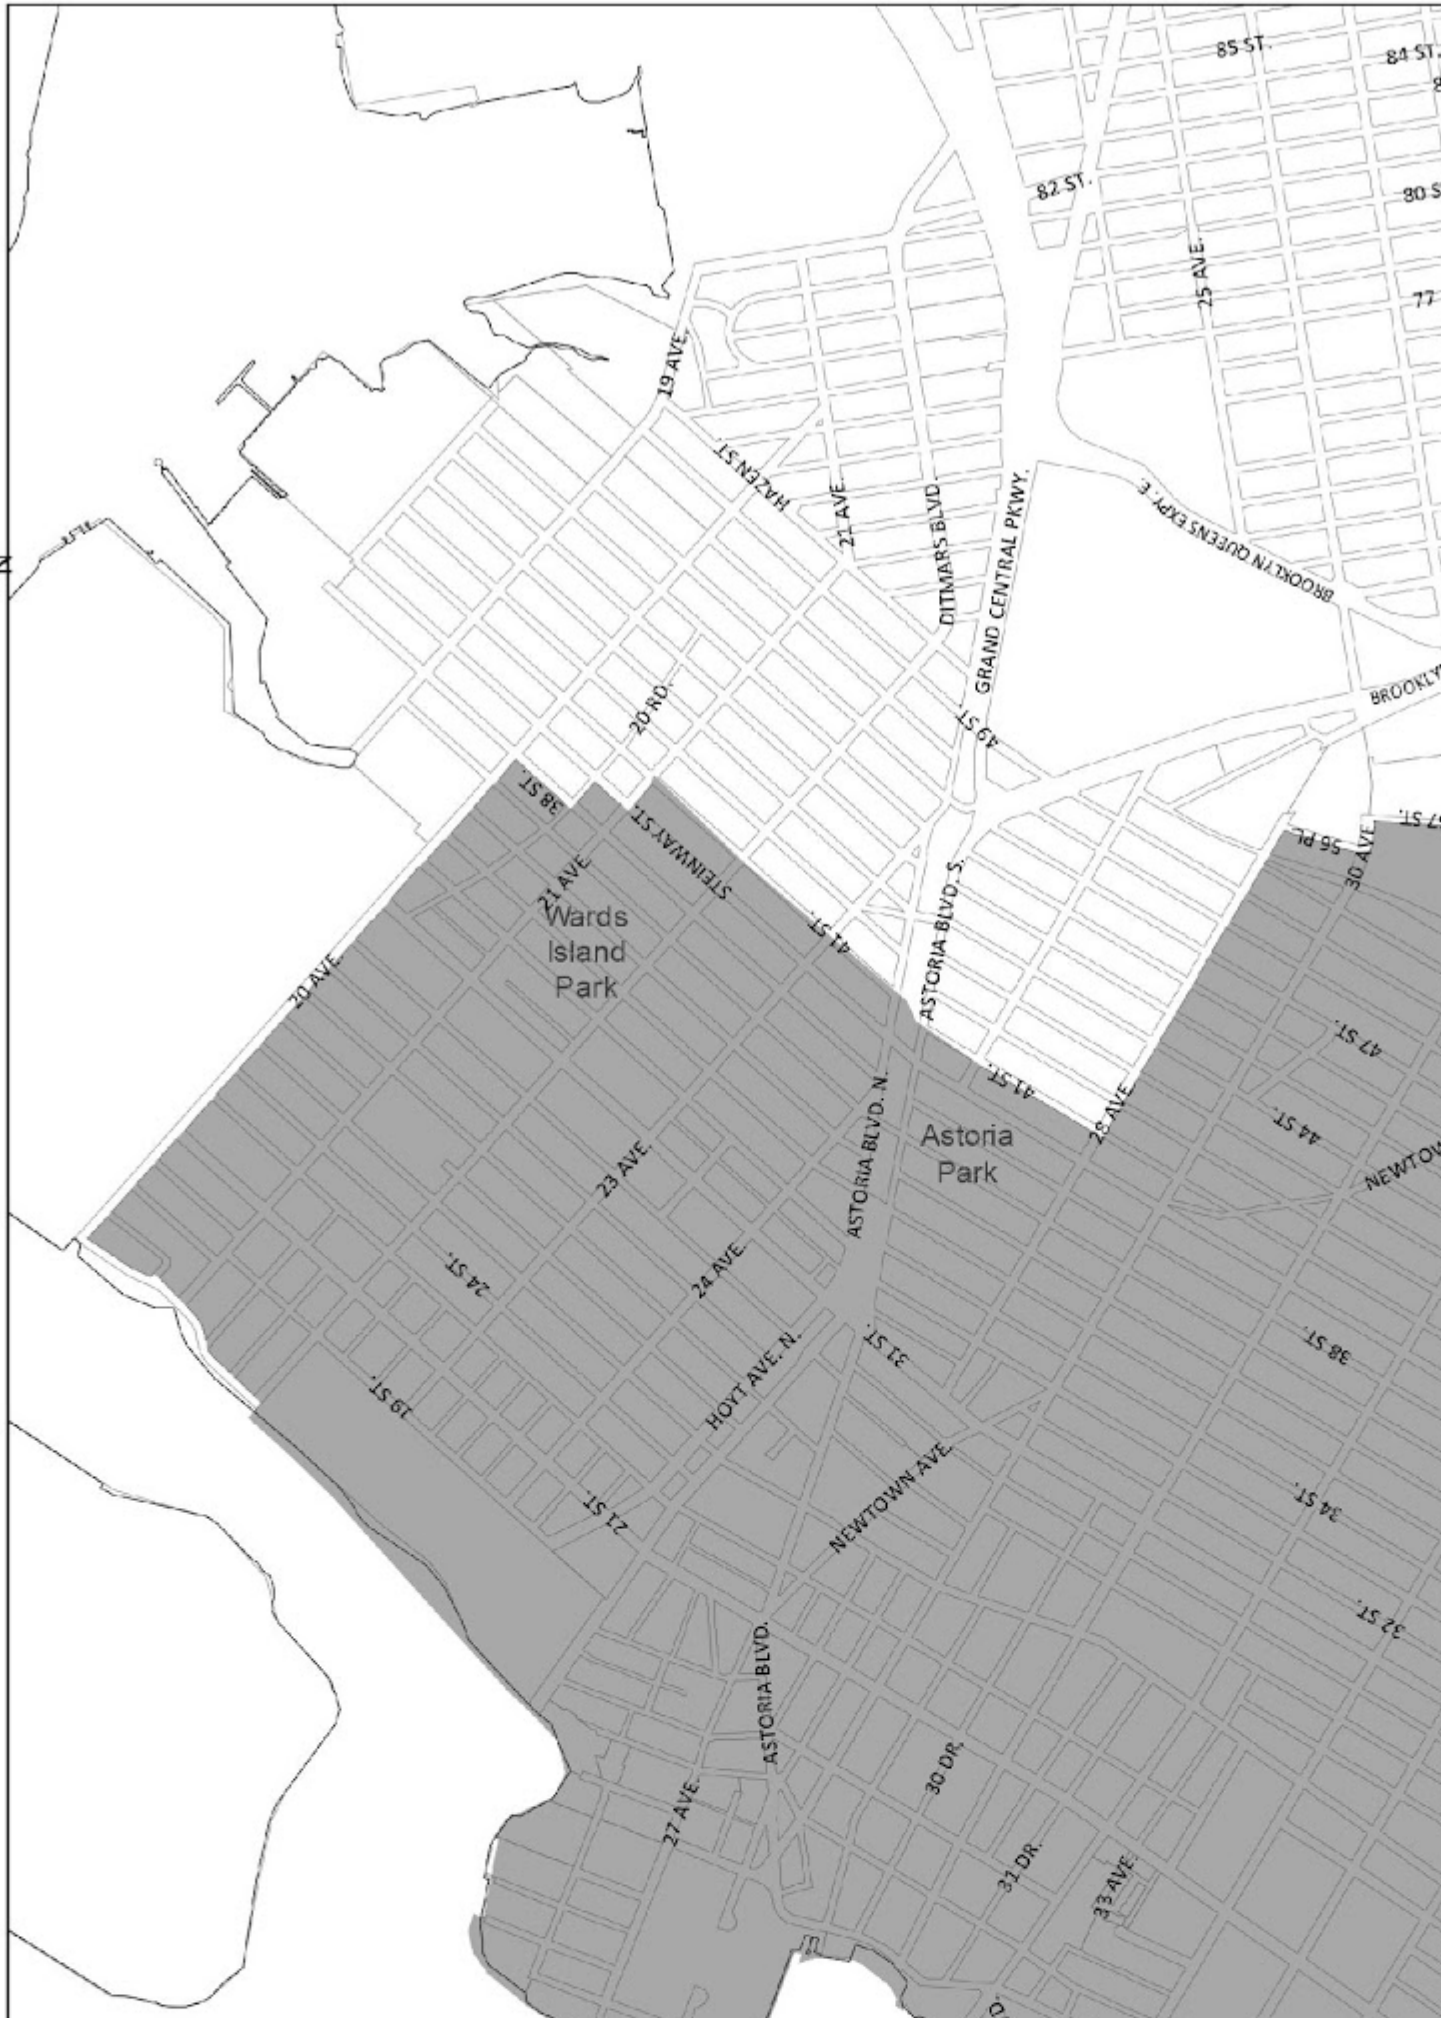

The boundaries shown on the maps in this APPENDIX include:

all of Manhattan Community Districts 9, 10, 11 and 12;

all of Bronx Community Districts 1, 2, 4, 5, 6 and 7; and

all of Brooklyn Community Districts 1, 2, 3, 4, 6, 7, 8, 9 and 16.

Portions of other Community Districts are shown on Maps 1 through 15 in this APPENDIX.

Transit Zone Map 1

Transit Zone Map 2

Transit Zone Map 3

Transit Zone Map 4

Transit Zone

0 0.25 0.5 Miles

Transit Zone Map 5

Transit Zone

0

0.25

0.5 Miles

Transit Zone Map 6

Transit Zone

0.5 Miles

0.25