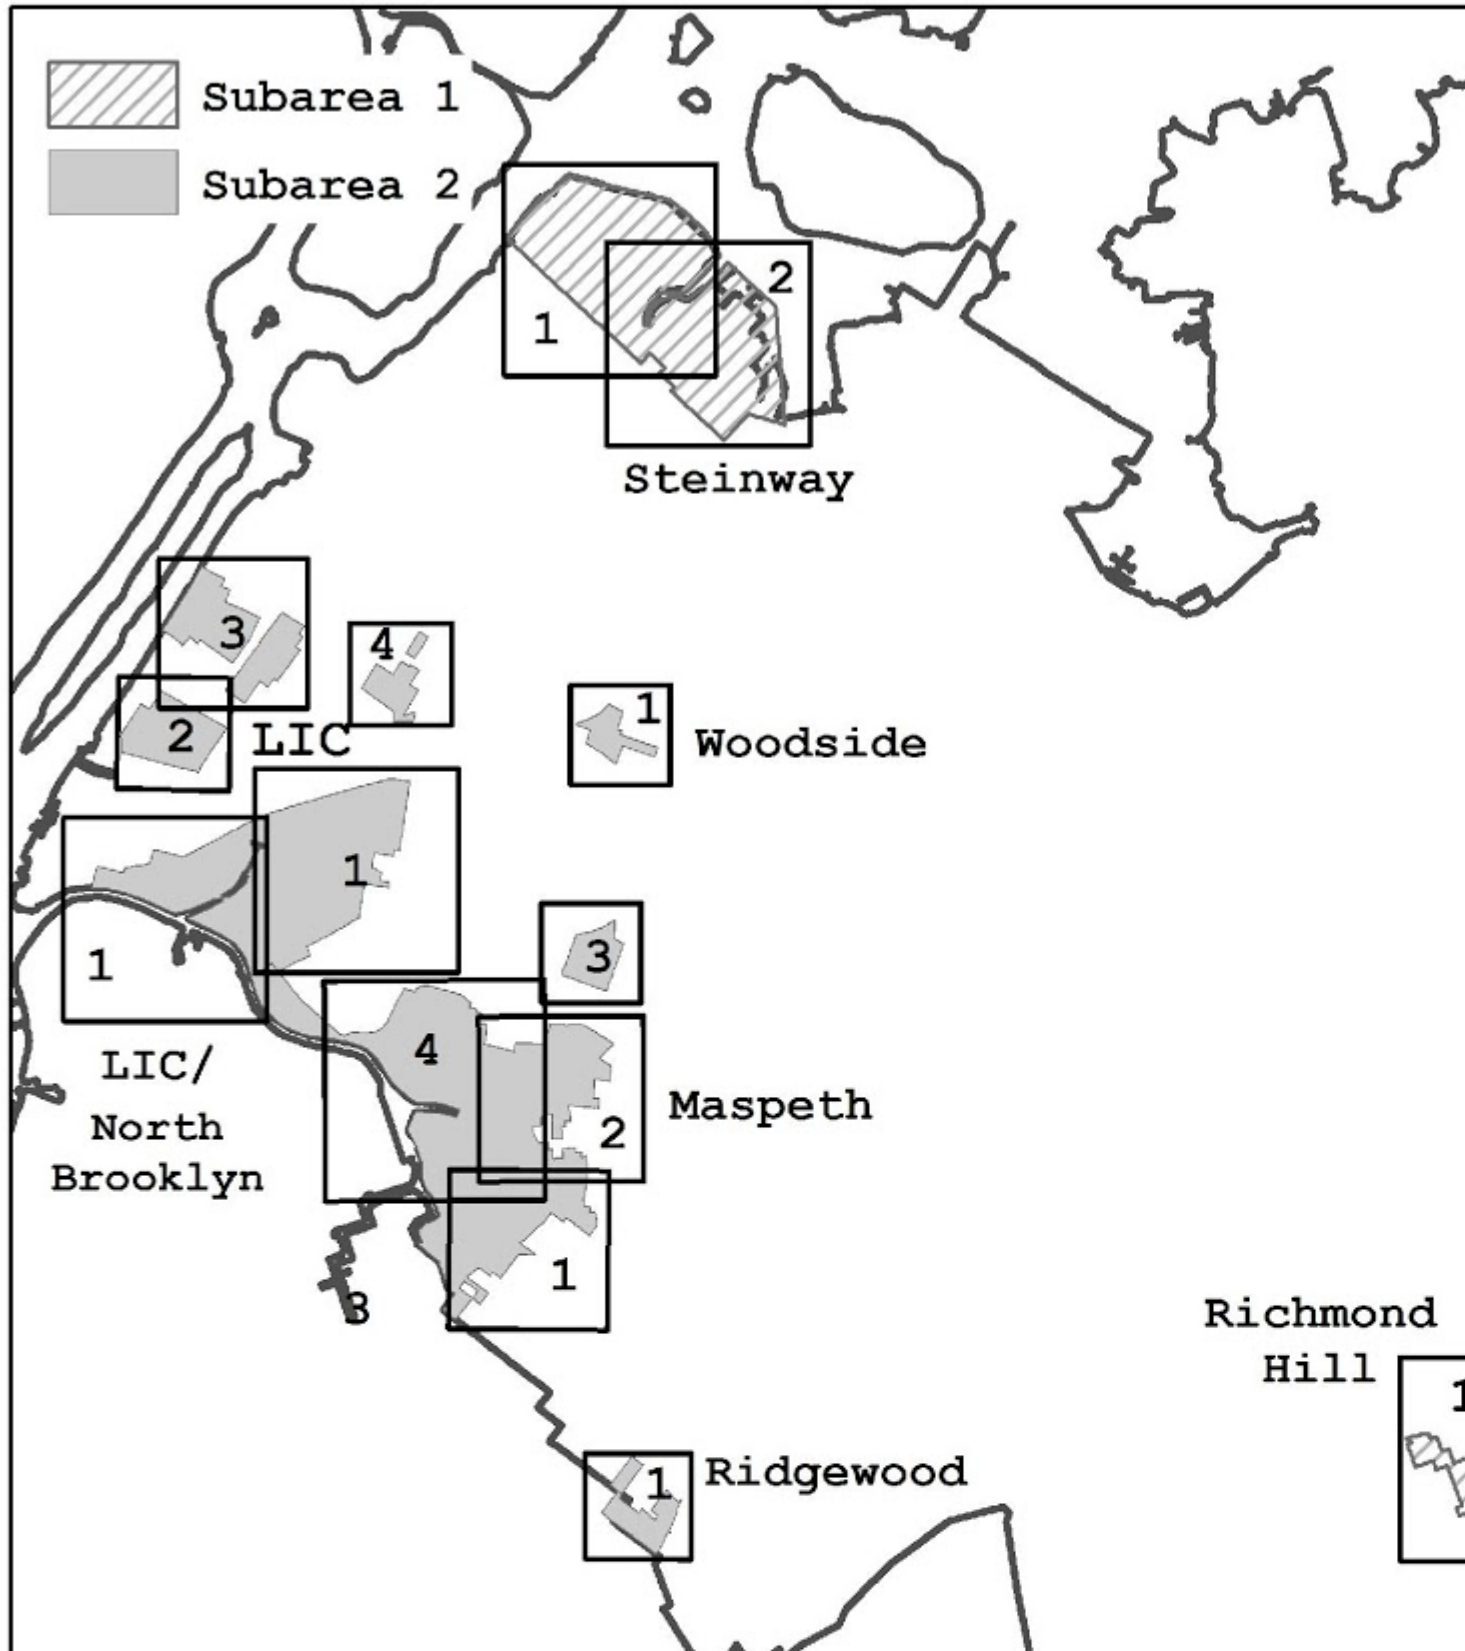

SUBAREA 2

Borough	Community Districts	Name of Designated Area in M District	Map No
The Bronx	1, 2	Port Morris	Maps 1-3
The Bronx	2	Hunts Point	Maps 1-3
The Bronx	9, 10	Zerega	Maps 1, 2

The Bronx	10, 12	Eastchester	Map 1
Brooklyn	2	Brooklyn Navy Yard	Map 1
Brooklyn	6, 7	Southwest Brooklyn	Maps 1-5
Brooklyn	5, 16, 17, 18	Flatlands/Fairfield	Maps 1-4
Brooklyn	5, 16	East New York	Maps 1, 2
Brooklyn/Queens	BK 4/QN 5	Ridgewood	Map 1
Brooklyn	1	Williamsburg/Greenpoint	Map 1
Brooklyn/Queens	BK 1, 4/QN 2	North Brooklyn/Long Island City/ Maspeth	Maps 1-3
Queens/Brooklyn	QN 2, 5/BK 1	Maspeth/North Brooklyn	Maps 1-4
Queens	1, 2	Long Island City	Maps 1-4
Queens	2	Woodside	Map 1
Queens	12	Jamaica	Maps 1-3
Queens	10, 12, 13	JFK	Maps 1-3
Staten Island	1	North Shore	Maps 1-5

The Bronx

Brooklyn

Queens

Staten Island

Port Morris

Map 2, Subarea 2

Hunts Point

Map 1, Subarea 2

Hunts Point

Map 2, Subarea 2

Zerega

Map 1, Subarea 2

Bathgate

Map 1, Subarea 1

Eastchester

Map 1, Subarea 2

North Shore

Map 5, Subarea 2

West Shore

Map 1, Subarea 1

West Shore

Map 2, Subarea 1

West Shore

Map 3, Subarea 1