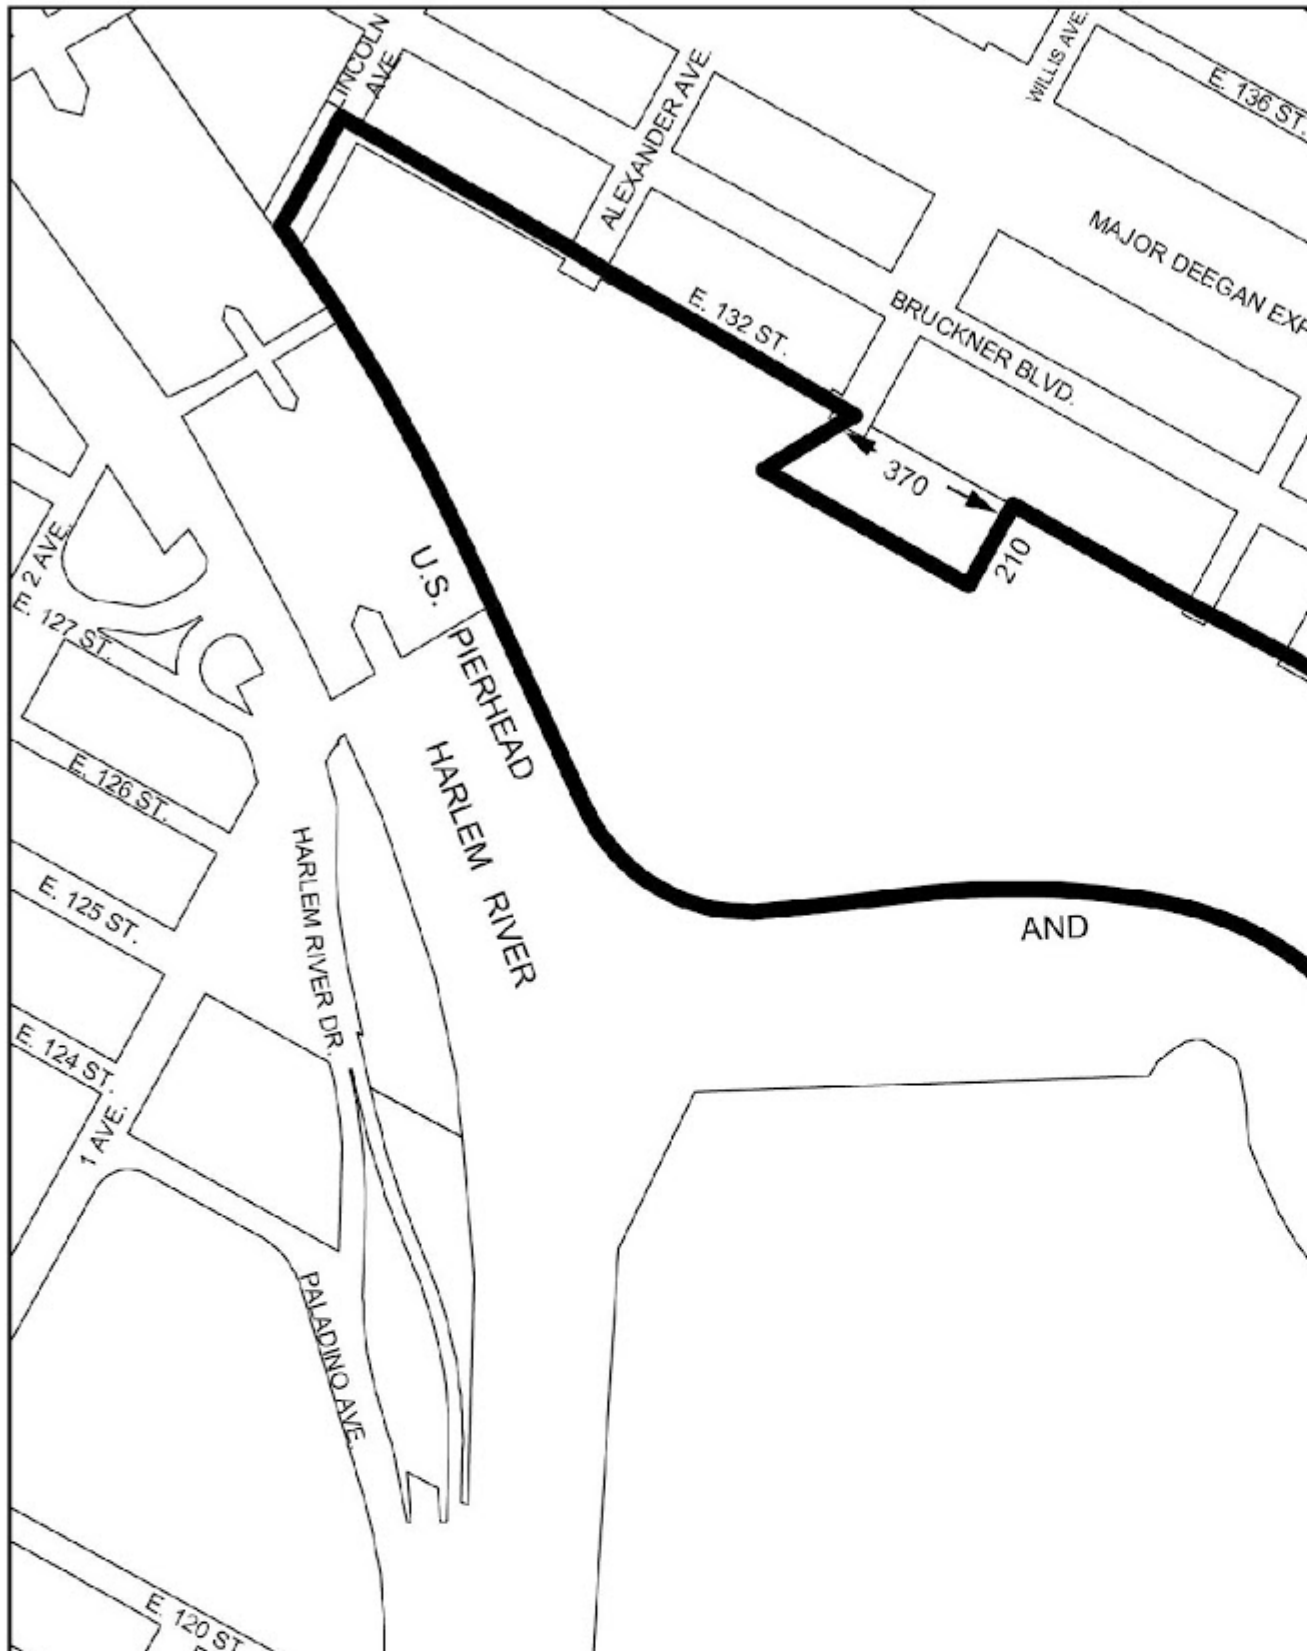

SUBAREA 2

Borough	Community Districts	Name of Designated Area in M District	Map No
The Bronx	1, 2	Port Morris	Maps 1-3
The Bronx	2	Hunts Point	Maps 1-3
The Bronx	9, 10	Zerega	Maps 1, 2

The Bronx	10, 12	Eastchester	Map 1
Brooklyn	2	Brooklyn Navy Yard	Map 1
Brooklyn	6, 7	Southwest Brooklyn	Maps 1-5
Brooklyn	5, 16, 17, 18	Flatlands/Fairfield	Maps 1-4
Brooklyn	5, 16	East New York	Maps 1, 2
Brooklyn/Queens	BK 4/QN 5	Ridgewood	Map 1
Brooklyn	1	Williamsburg/Greenpoint	Map 1
Brooklyn/Queens	BK 1, 4/QN 2	North Brooklyn/Long Island City/ Maspeth	Maps 1-3
Queens/Brooklyn	QN 2, 5/BK 1	Maspeth/North Brooklyn	Maps 1-4
Queens	1, 2	Long Island City	Maps 1-4
Queens	2	Woodside	Map 1
Queens	12	Jamaica	Maps 1-3
Queens	10, 12, 13	JFK	Maps 1-3
Staten Island	1	North Shore	Maps 1-5

The Bronx

Brooklyn

Queens

Staten Island

Port Morris

Map 2, Subarea 2

Hunts Point

Map 1, Subarea 2

Hunts Point

Map 2, Subarea 2

Zerega

Map 1, Subarea 2

Bathgate

Map 1, Subarea 1

Eastchester

Map 1, Subarea 2