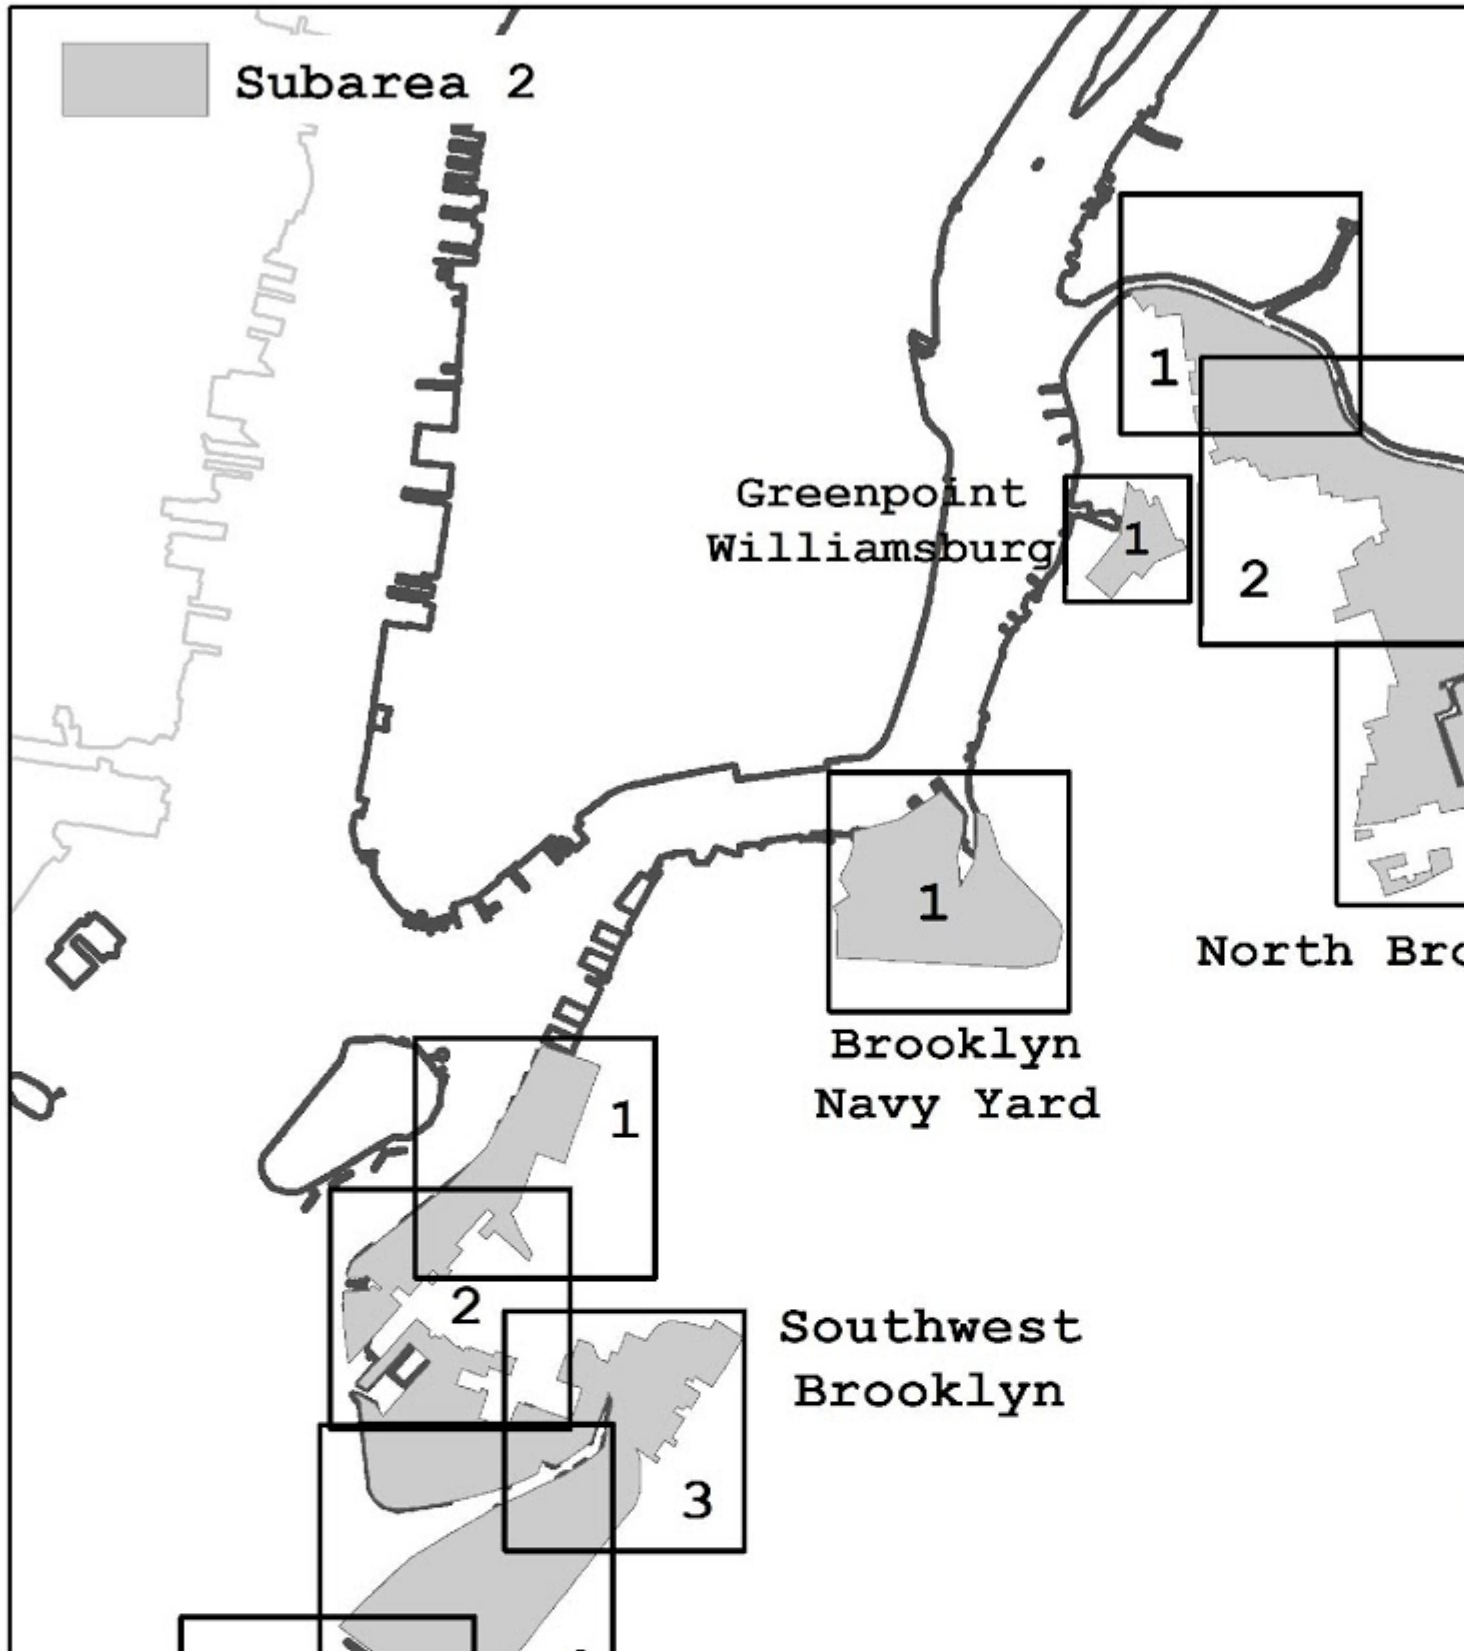

SUBAREA 1

Borough	Community Districts	Name of Designated Area in M District	Map No
The Bronx	3, 4, 6	Bathgate	Map 1
Queens	1	Steinway	Maps 1, 2
Queens	9	Richmond Hill	Map 1
Staten Island	1, 2	West Shore	Maps 1-3
Staten Island	3	Rossville	Map 1

SUBAREA 2

Borough	Community Districts	Name of Designated Area in M District	Map No
The Bronx	1, 2	Port Morris	Maps 1-3
The Bronx	2	Hunts Point	Maps 1-3
The Bronx	9, 10	Zerega	Maps 1, 2

The Bronx	10, 12	Eastchester	Map 1
Brooklyn	2	Brooklyn Navy Yard	Map 1
Brooklyn	6, 7	Southwest Brooklyn	Maps 1-5
Brooklyn	5, 16, 17, 18	Flatlands/Fairfield	Maps 1-4
Brooklyn	5, 16	East New York	Maps 1, 2
Brooklyn/Queens	BK 4/QN 5	Ridgewood	Map 1
Brooklyn	1	Williamsburg/Greenpoint	Map 1
Brooklyn/Queens	BK 1, 4/QN 2	North Brooklyn/Long Island City/ Maspeth	Maps 1-3
Queens/Brooklyn	QN 2, 5/BK 1	Maspeth/North Brooklyn	Maps 1-4
Queens	1, 2	Long Island City	Maps 1-4
Queens	2	Woodside	Map 1
Queens	12	Jamaica	Maps 1-3
Queens	10, 12, 13	JFK	Maps 1-3
Staten Island	1	North Shore	Maps 1-5

The Bronx

Brooklyn

Queens

Staten Island

Port Morris

Map 2, Subarea 2

Hunts Point

Map 1, Subarea 2

Hunts Point

Map 2, Subarea 2

Zerega

Map 1, Subarea 2

Bathgate

Map 1, Subarea 1

Eastchester

Map 1, Subarea 2