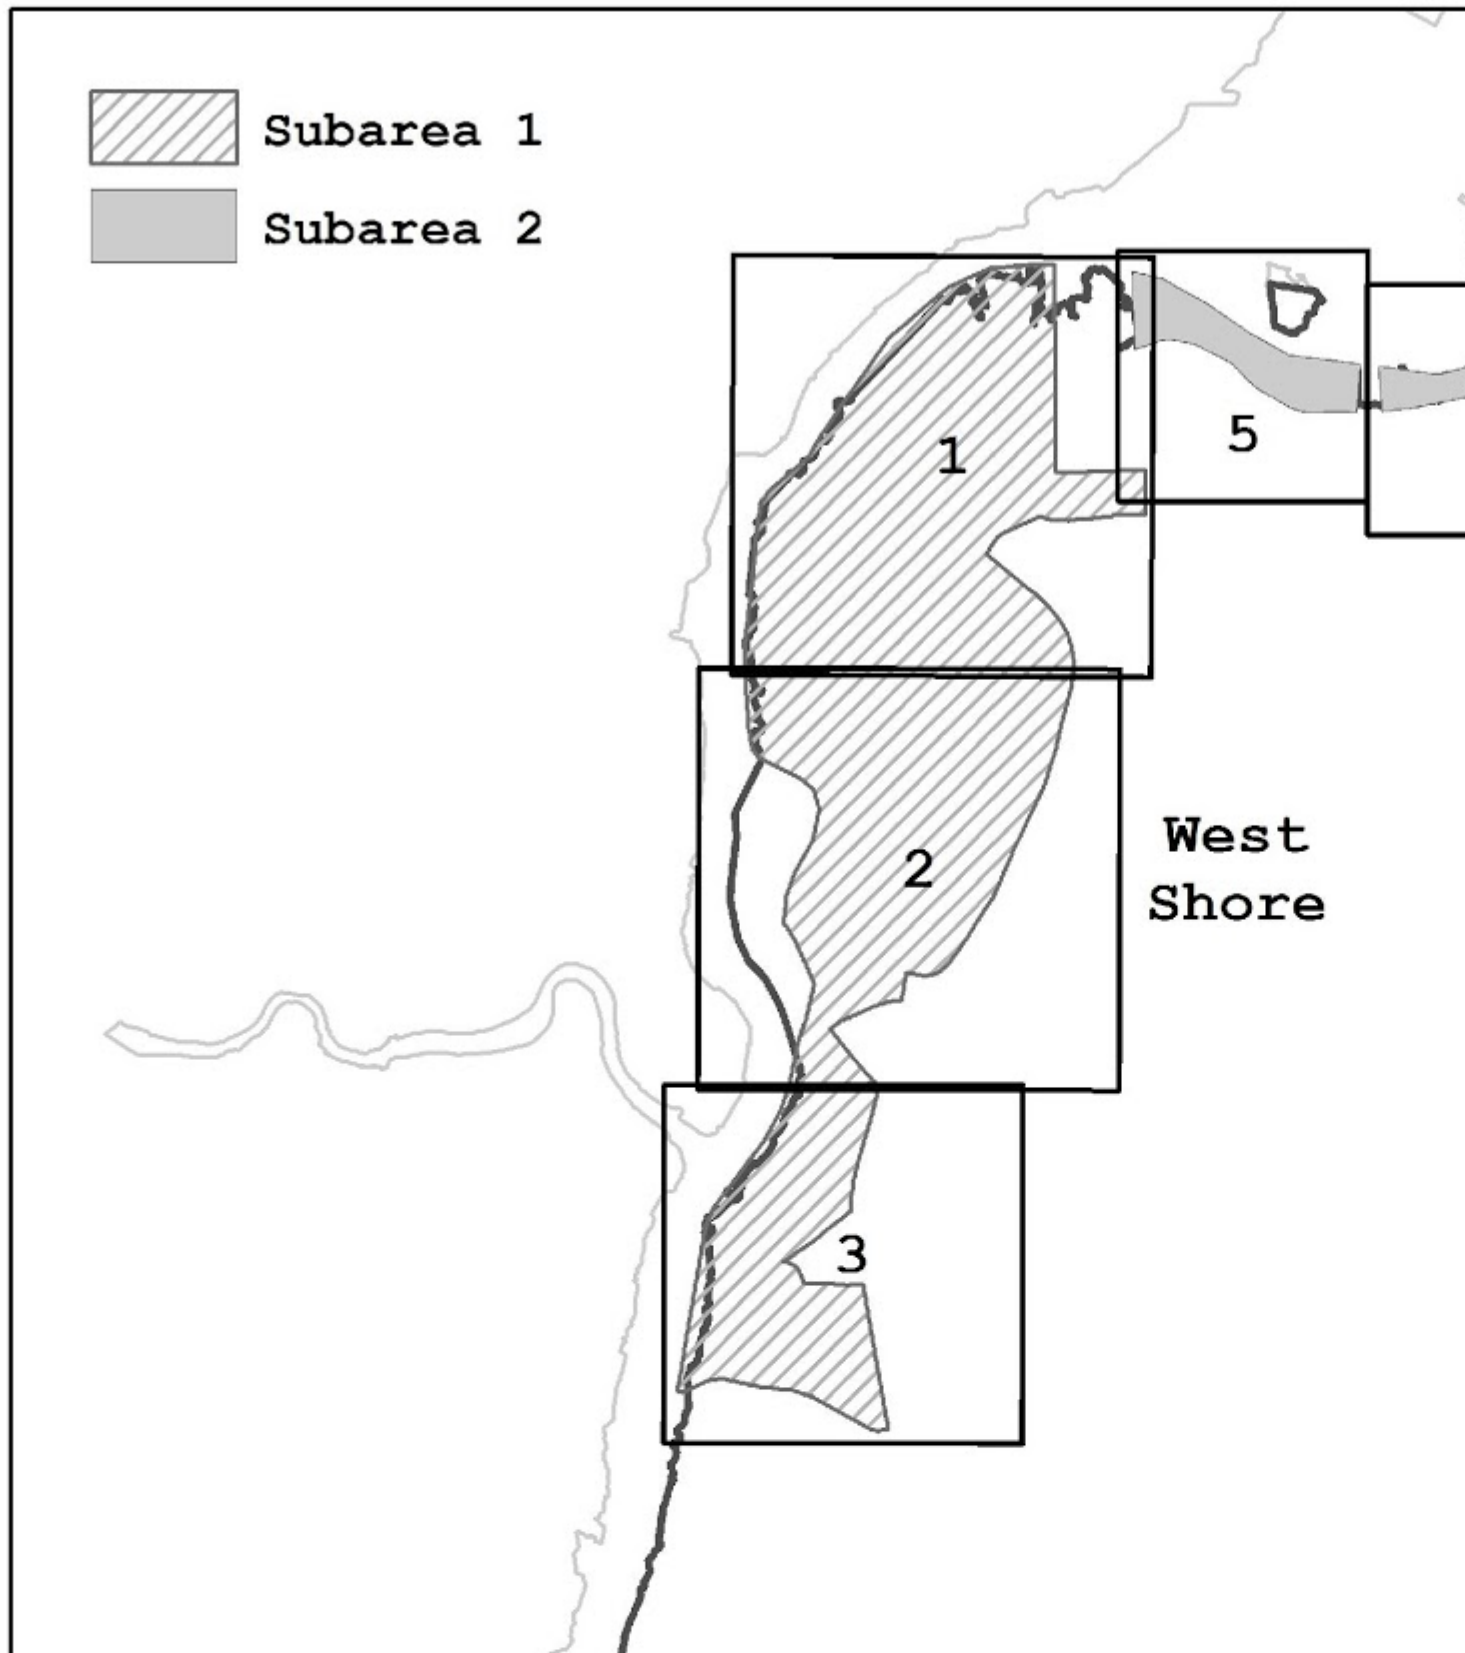

SUBAREA 2

Borough	Community Districts	Name of Designated Area in M District	Map No
The Bronx	1, 2	Port Morris	Maps 1-3
The Bronx	2	Hunts Point	Maps 1-3
The Bronx	9, 10	Zerega	Maps 1, 2

The Bronx	10, 12	Eastchester	Map 1
Brooklyn	2	Brooklyn Navy Yard	Map 1
Brooklyn	6, 7	Southwest Brooklyn	Maps 1-5
Brooklyn	5, 16, 17, 18	Flatlands/Fairfield	Maps 1-4
Brooklyn	5, 16	East New York	Maps 1, 2
Brooklyn/Queens	BK 4/QN 5	Ridgewood	Map 1
Brooklyn	1	Williamsburg/Greenpoint	Map 1
Brooklyn/Queens	BK 1, 4/QN 2	North Brooklyn/Long Island City/ Maspeth	Maps 1-3
Queens/Brooklyn	QN 2, 5/BK 1	Maspeth/North Brooklyn	Maps 1-4
Queens	1, 2	Long Island City	Maps 1-4
Queens	2	Woodside	Map 1
Queens	12	Jamaica	Maps 1-3
Queens	10, 12, 13	JFK	Maps 1-3
Staten Island	1	North Shore	Maps 1-5

The Bronx

Brooklyn

Queens

Staten Island

Port Morris

Map 2, Subarea 2

Hunts Point

Map 1, Subarea 2

Hunts Point

Map 2, Subarea 2

Zerega

Map 1, Subarea 2

Bathgate

Map 1, Subarea 1

Eastchester

Map 1, Subarea 2

North Shore

Map 5, Subarea 2

West Shore

Map 1, Subarea 1

West Shore

Map 2, Subarea 1

West Shore

Map 3, Subarea 1