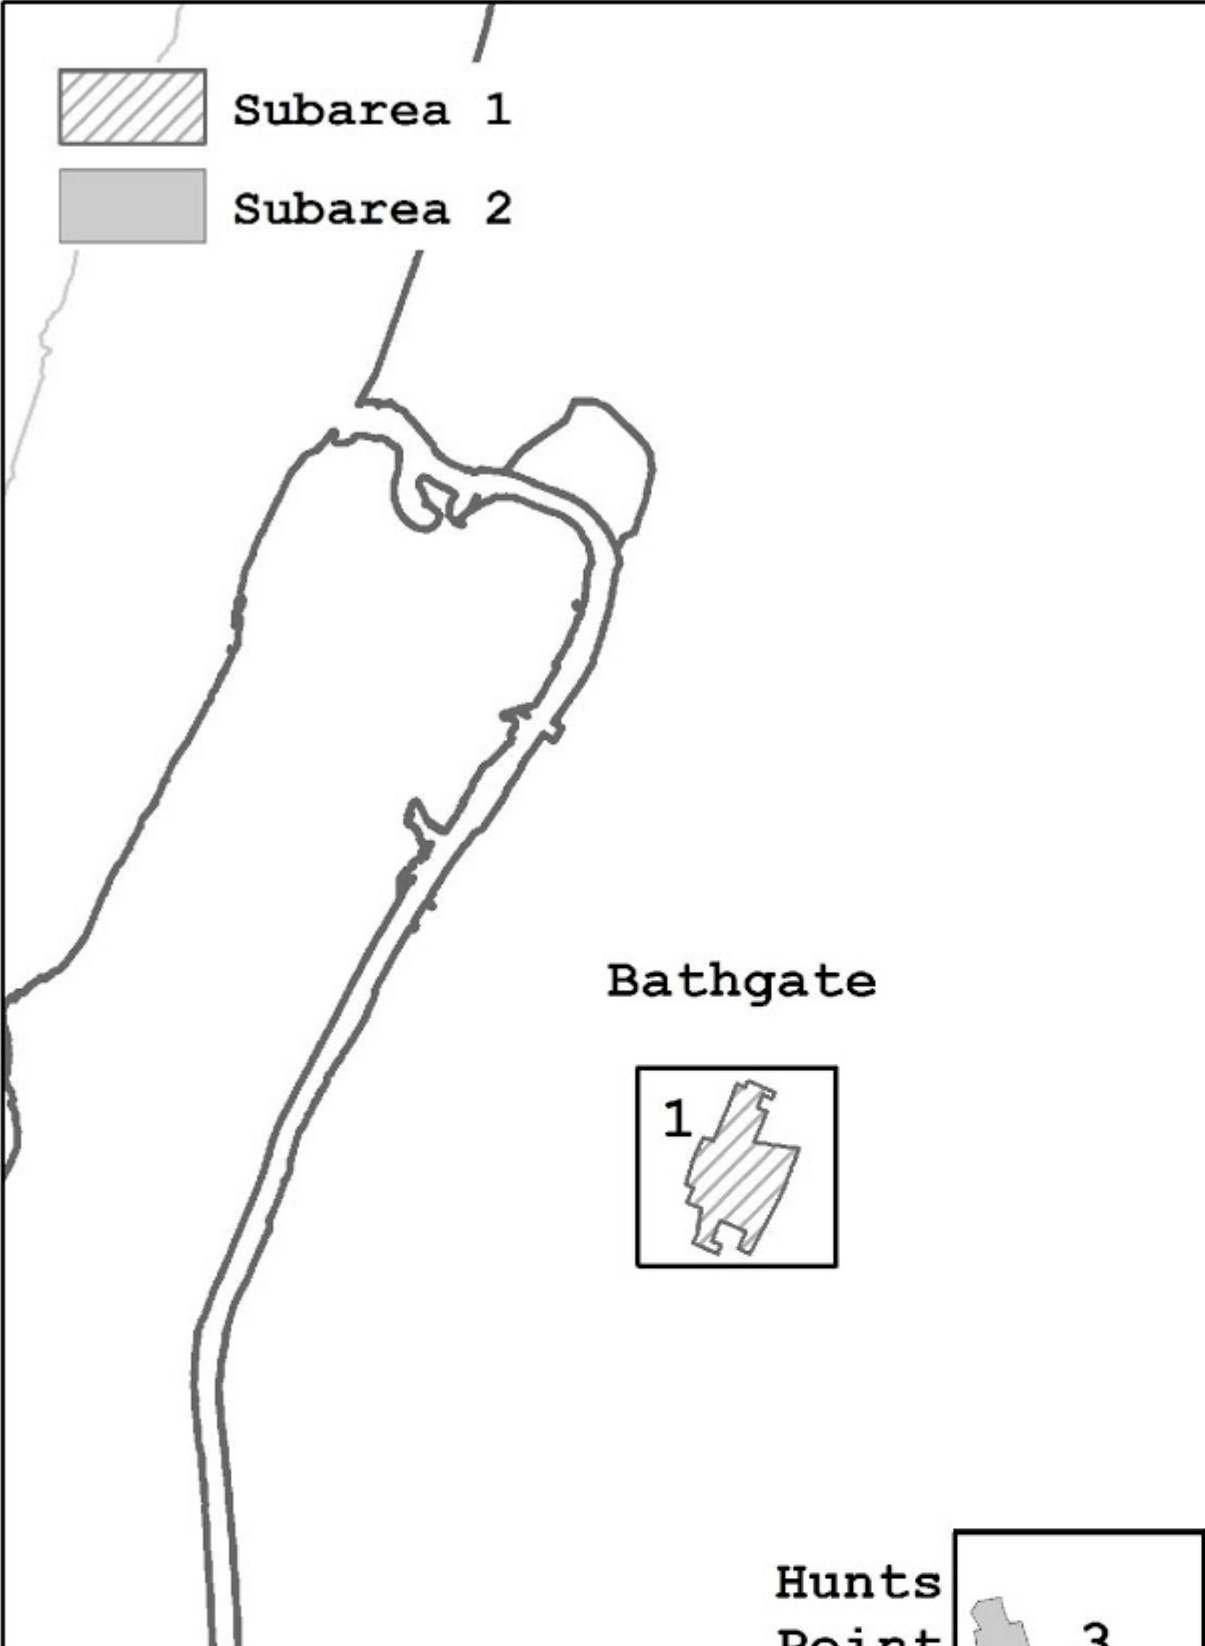

SUBAREA 1

Borough	Community Districts	Name of Designated Area in M District	Map No
The Bronx	3, 4, 6	Bathgate	Map 1
Queens	1	Steinway	Maps 1, 2
Queens	9	Richmond Hill	Map 1
Staten Island	1, 2	West Shore	Maps 1-3
Staten Island	3	Rossville	Map 1

SUBAREA 2

Borough	Community Districts	Name of Designated Area in M District	Map No
The Bronx	1, 2	Port Morris	Maps 1-3
The Bronx	2	Hunts Point	Maps 1-3
The Bronx	9, 10	Zerega	Maps 1, 2

The Bronx	10, 12	Eastchester	Map 1
Brooklyn	2	Brooklyn Navy Yard	Map 1
Brooklyn	6, 7	Southwest Brooklyn	Maps 1-5
Brooklyn	5, 16, 17, 18	Flatlands/Fairfield	Maps 1-4
Brooklyn	5, 16	East New York	Maps 1, 2
Brooklyn/Queens	BK 4/QN 5	Ridgewood	Map 1
Brooklyn	1	Williamsburg/Greenpoint	Map 1
Brooklyn/Queens	BK 1, 4/QN 2	North Brooklyn/Long Island City/ Maspeth	Maps 1-3
Queens/Brooklyn	QN 2, 5/BK 1	Maspeth/North Brooklyn	Maps 1-4
Queens	1, 2	Long Island City	Maps 1-4
Queens	2	Woodside	Map 1
Queens	12	Jamaica	Maps 1-3
Queens	10, 12, 13	JFK	Maps 1-3
Staten Island	1	North Shore	Maps 1-5

The Bronx

Brooklyn

Queens

Staten Island

Port Morris

Map 2, Subarea 2

Hunts Point

Map 1, Subarea 2