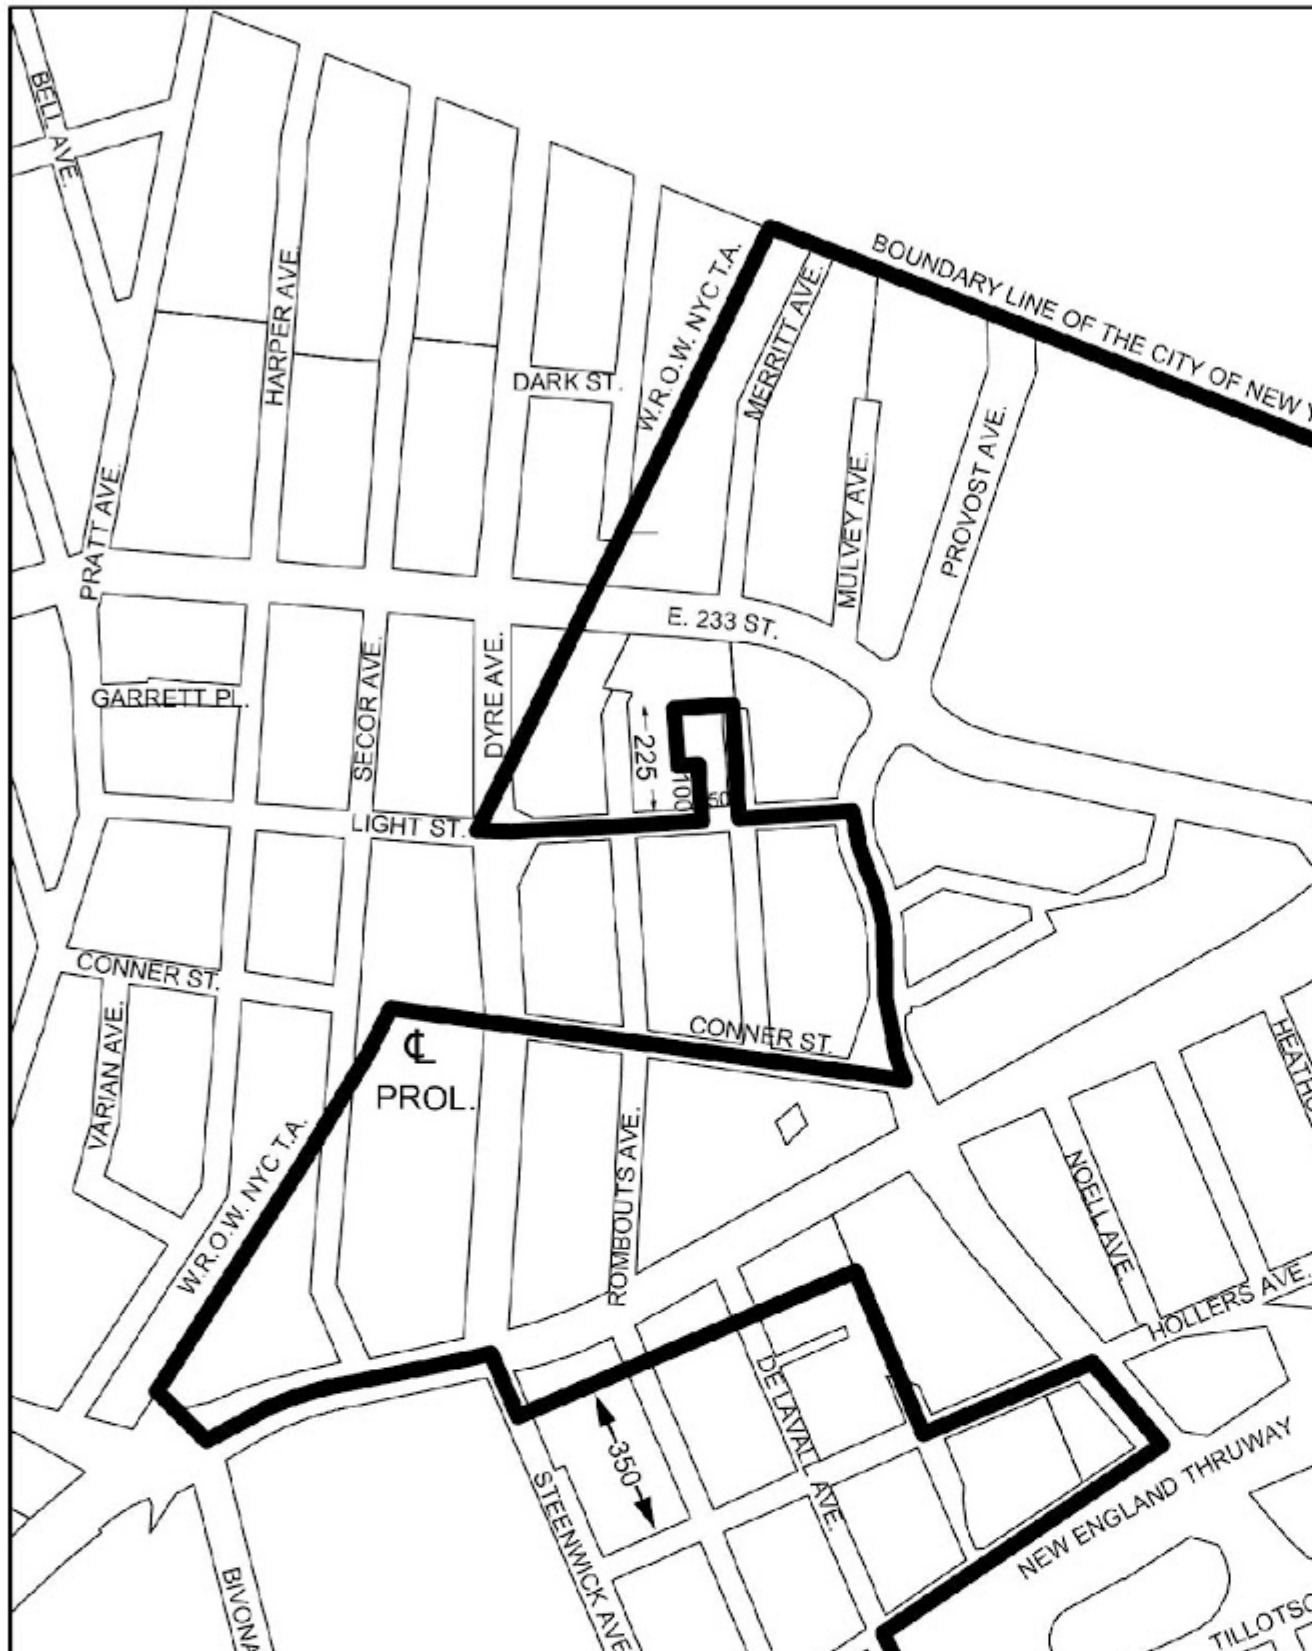

SUBAREA 2

Borough	Community Districts	Name of Designated Area in M District	Map No
The Bronx	1, 2	Port Morris	Maps 1-3
The Bronx	2	Hunts Point	Maps 1-3
The Bronx	9, 10	Zerega	Maps 1, 2

The Bronx	10, 12	Eastchester	Map 1
Brooklyn	2	Brooklyn Navy Yard	Map 1
Brooklyn	6, 7	Southwest Brooklyn	Maps 1-5
Brooklyn	5, 16, 17, 18	Flatlands/Fairfield	Maps 1-4
Brooklyn	5, 16	East New York	Maps 1, 2
Brooklyn/Queens	BK 4/QN 5	Ridgewood	Map 1
Brooklyn	1	Williamsburg/Greenpoint	Map 1
Brooklyn/Queens	BK 1, 4/QN 2	North Brooklyn/Long Island City/ Maspeth	Maps 1-3
Queens/Brooklyn	QN 2, 5/BK 1	Maspeth/North Brooklyn	Maps 1-4
Queens	1, 2	Long Island City	Maps 1-4
Queens	2	Woodside	Map 1
Queens	12	Jamaica	Maps 1-3
Queens	10, 12, 13	JFK	Maps 1-3
Staten Island	1	North Shore	Maps 1-5

The Bronx

Brooklyn

Queens

Staten Island

Port Morris

Map 2, Subarea 2

Hunts Point

Map 1, Subarea 2

Hunts Point

Map 2, Subarea 2

Zerega

Map 1, Subarea 2

Bathgate

Map 1, Subarea 1

Eastchester

Map 1, Subarea 2

Brooklyn Navy Yard

Map 1, Subarea 2

Southwest Brooklyn

Map 1, Subarea 2

Southwest Brooklyn

Map 3, Subarea 2

Southwest Brooklyn

Map 4, Subarea 2