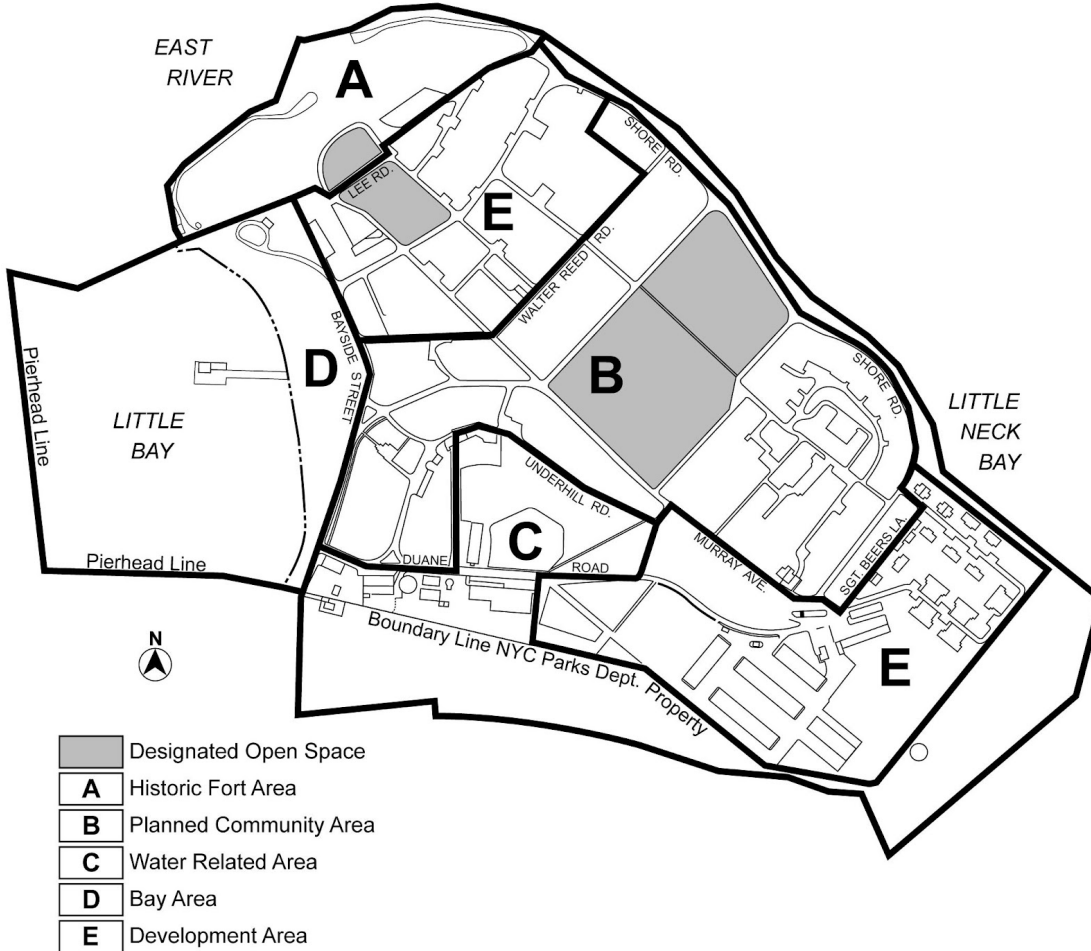

Zoning Resolution

THE CITY OF NEW YORK

Eric Adams, Mayor

CITY PLANNING COMMISSION

Daniel R. Garodnick, Chair

Appendix A

File generated by <https://zr.planning.nyc.gov> on 1/22/2025

Appendix A - Special Natural Area District Plan Maps

LAST AMENDED

1/19/2016

Map 1. Special Fort Totten Natural Area District-4 Plan Map,

Borough of Queens

Map 2. New York City Farm Colony-Seaview Hospital Historic District, Borough of Staten Island