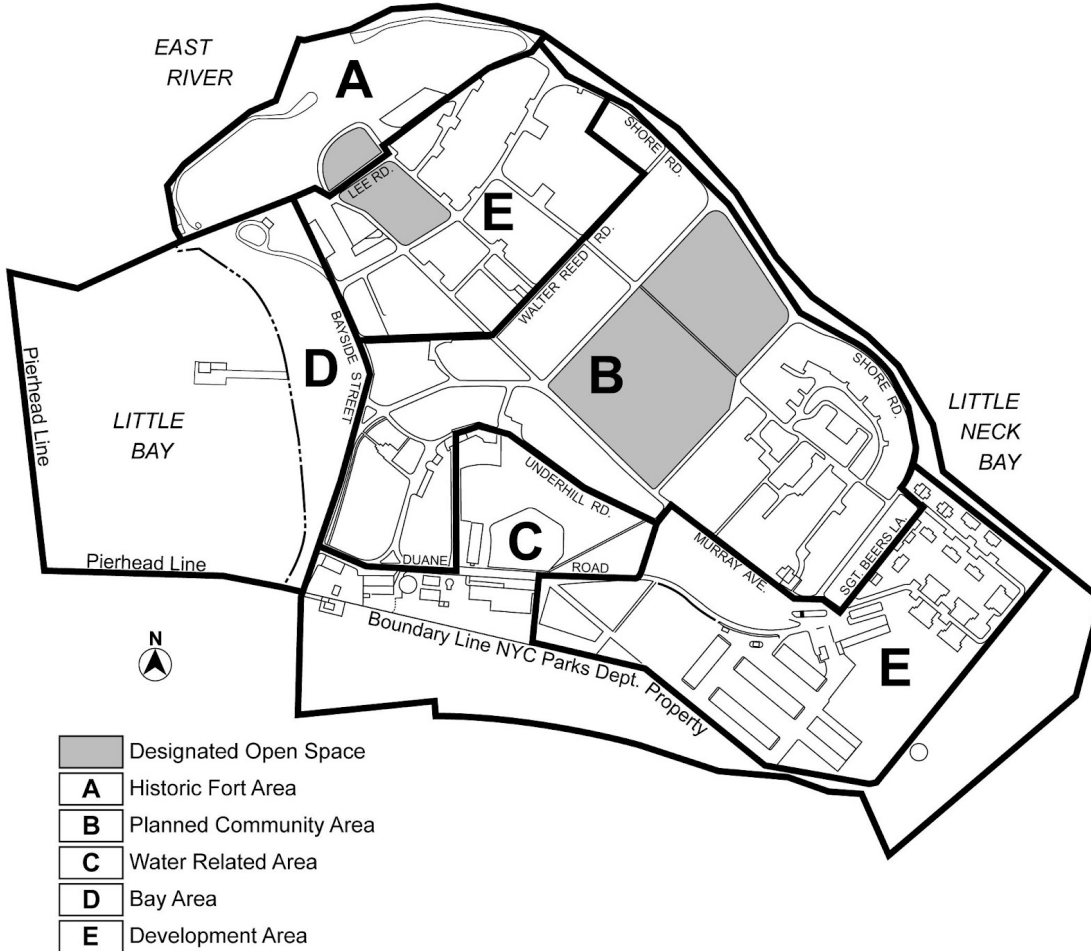

Zoning Resolution

THE CITY OF NEW YORK

Eric Adams, Mayor

CITY PLANNING COMMISSION

Daniel R. Garodnick, Chair

Appendix A

File generated by <https://zr.planning.nyc.gov> on 11/21/2024

Appendix A - Special Natural Area District Plan Maps

LAST AMENDED

1/19/2016

Map 1. Special Fort Totten Natural Area District-4 Plan Map,

Borough of Queens

Map 2. New York City Farm Colony-Seaview Hospital Historic District, Borough of Staten Island