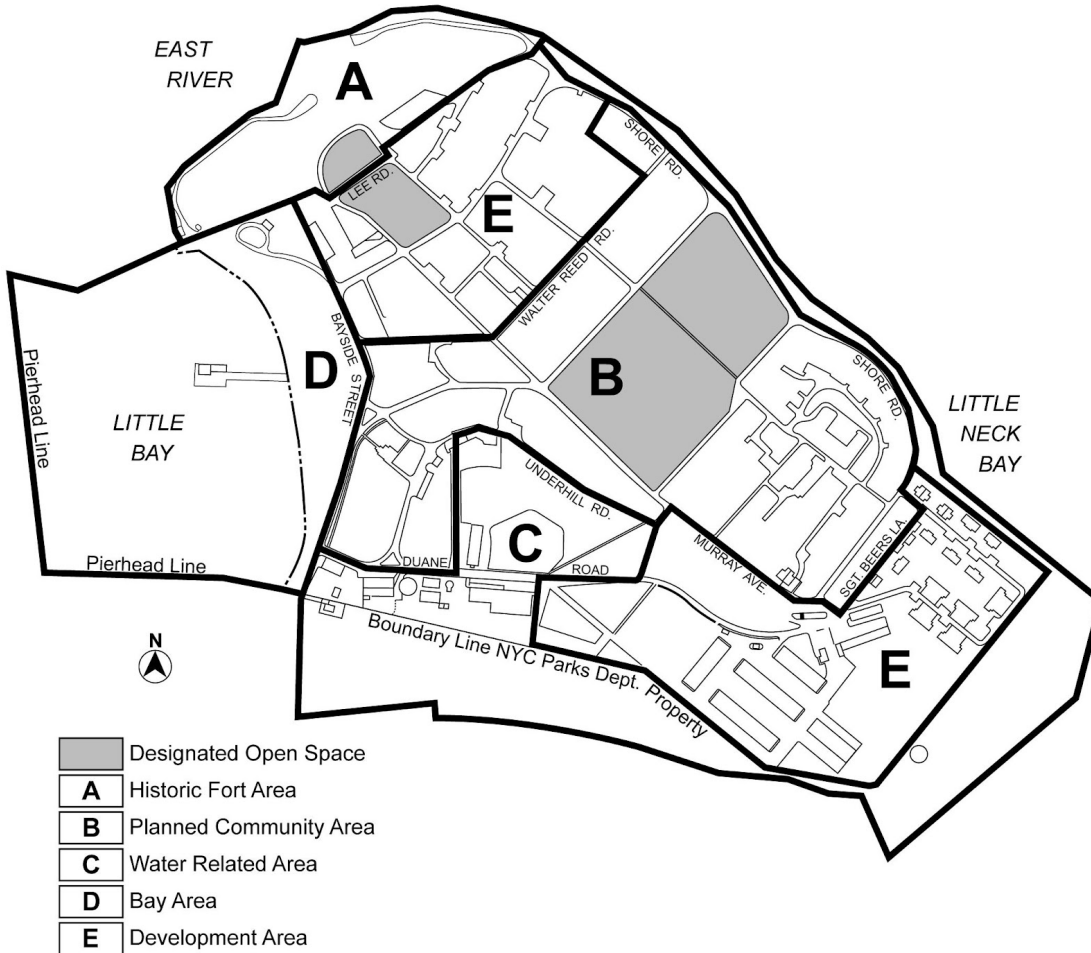

Map 2. New York City Farm Colony-Seaview Hospital Historic District, Borough of Staten Island

Appendix A - Special Natural Area District Plan Maps

LAST AMENDED
1/19/2016

Map 1. Special Fort Totten Natural Area District-4 Plan Map,

Borough of Queens