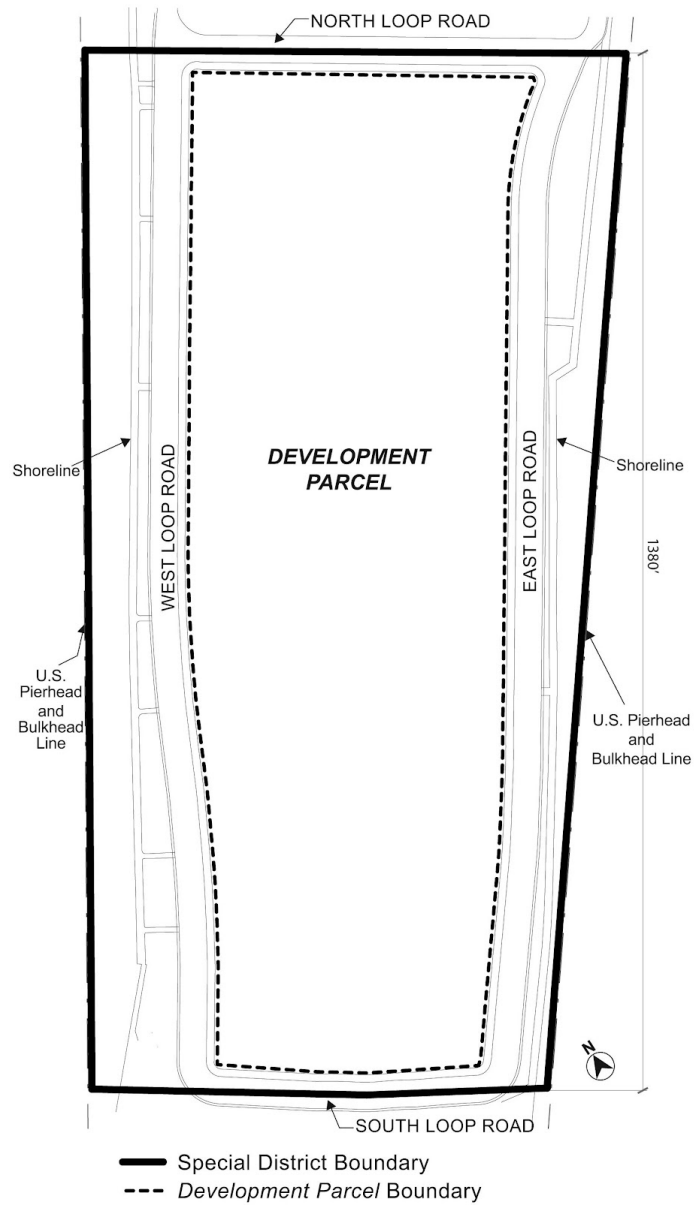

Zoning Resolution

THE CITY OF NEW YORK
Zohran K. Mamdani, Mayor

CITY PLANNING COMMISSION
Sideya Sherman, Chair

APPENDIX A

File generated by <https://zr.planning.nyc.gov> on 6/20/2026

APPENDIX A - Special Southern Roosevelt Island District Plan

LAST AMENDED

5/8/2013

Map 1 – Special Southern Roosevelt Island District, Development Parcel and Loop Road

Map 2 – Public Access Areas

- Special District Boundary
- - -** Development Parcel Boundary

NOTE:
FOR ILLUSTRATIVE PURPOSES ONLY. ACTUAL LOCATIONS OF PUBLIC ACCESS AREAS MAY VARY PURSUANT TO SECTION 133-30.