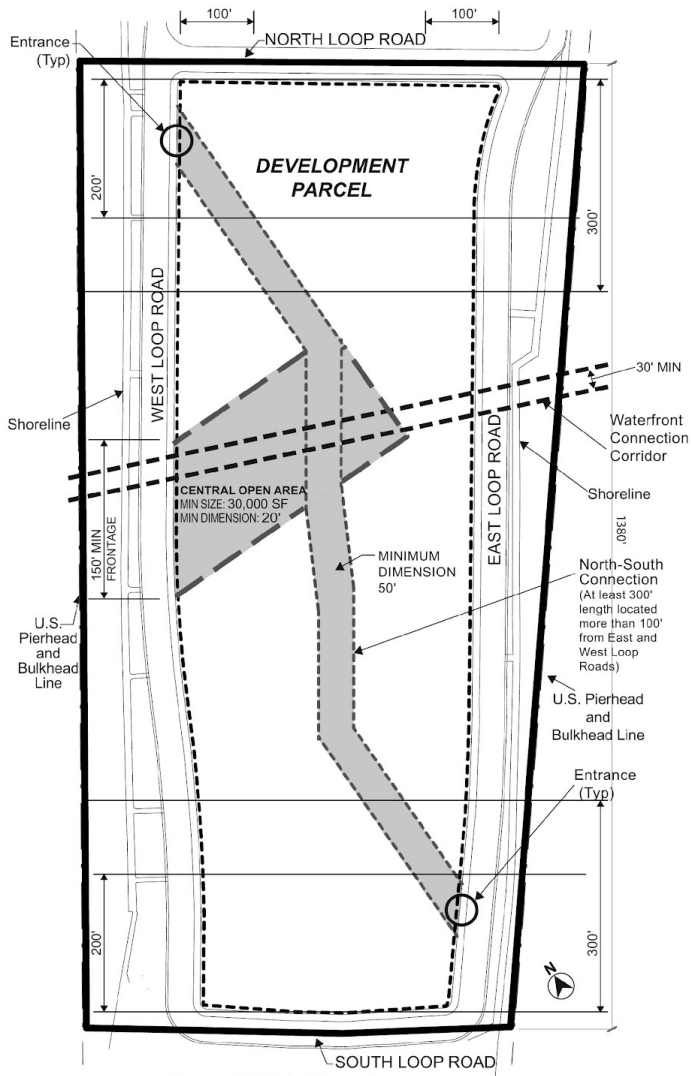

Zoning Resolution

THE CITY OF NEW YORK
Zohran K. Mamdani, Mayor

CITY PLANNING COMMISSION
Sideya Sherman, Chair

APPENDIX A

File generated by <https://zr.planning.nyc.gov> on 6/20/2026

APPENDIX A - Special Southern Roosevelt Island District Plan

LAST AMENDED

5/8/2013

Map 1 – Special Southern Roosevelt Island District, Development Parcel and Loop Road

Map 2 – Public Access Areas

- Special District Boundary
- - -** Development Parcel Boundary

NOTE:
FOR ILLUSTRATIVE PURPOSES ONLY. ACTUAL LOCATIONS OF PUBLIC ACCESS AREAS MAY VARY PURSUANT TO SECTION 133-30.