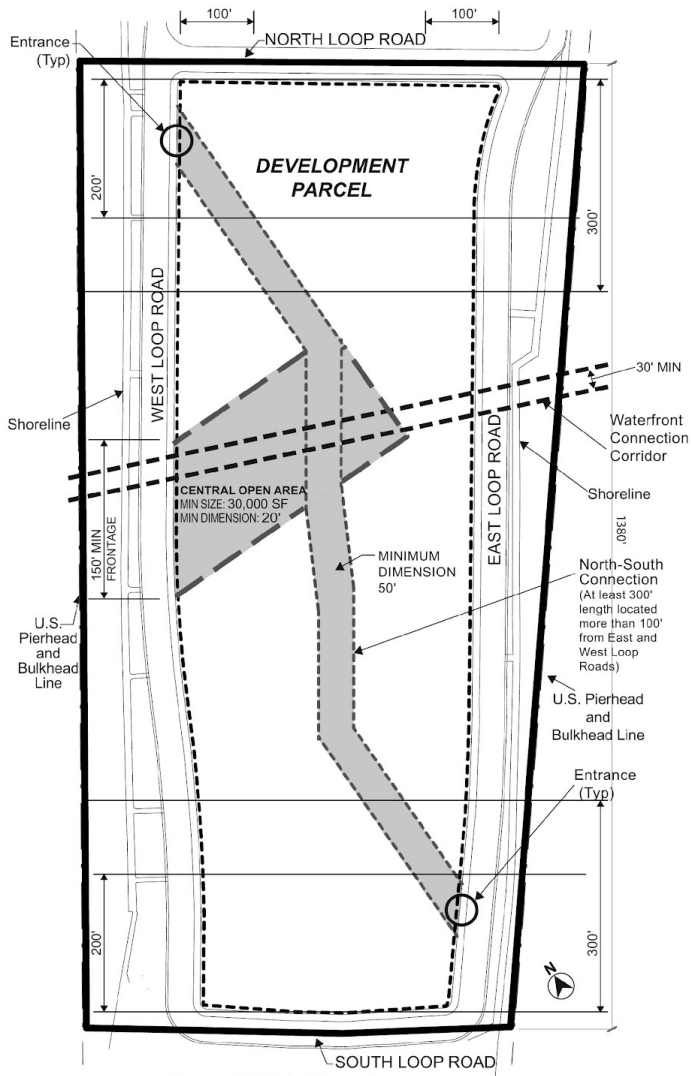

Zoning Resolution

THE CITY OF NEW YORK
Zohran K. Mamdani, Mayor

CITY PLANNING COMMISSION
Sideya Sherman, Chair

APPENDIX A

File generated by <https://zr.planning.nyc.gov> on 4/15/2026

APPENDIX A - Special Southern Roosevelt Island District Plan

LAST AMENDED

5/8/2013

Map 1 – Special Southern Roosevelt Island District, Development Parcel and Loop Road

Map 2 – Public Access Areas

NOTE:
FOR ILLUSTRATIVE PURPOSES ONLY. ACTUAL LOCATIONS OF PUBLIC ACCESS AREAS MAY VARY PURSUANT TO SECTION 133-30.