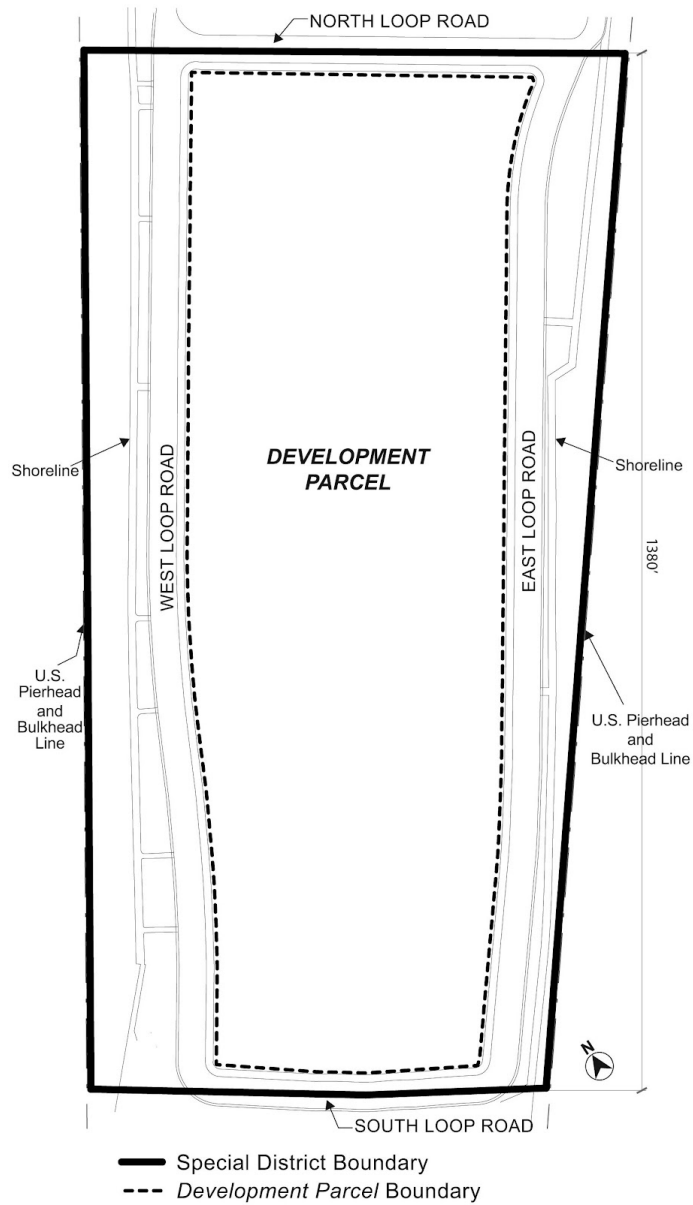

Zoning Resolution

THE CITY OF NEW YORK
Zohran K. Mamdani, Mayor

CITY PLANNING COMMISSION
Sideya Sherman, Chair

APPENDIX A

File generated by <https://zr.planning.nyc.gov> on 4/15/2026

APPENDIX A - Special Southern Roosevelt Island District Plan

LAST AMENDED

5/8/2013

Map 1 – Special Southern Roosevelt Island District, Development Parcel and Loop Road

Map 2 – Public Access Areas

NOTE:
FOR ILLUSTRATIVE PURPOSES ONLY. ACTUAL LOCATIONS OF PUBLIC ACCESS AREAS MAY VARY PURSUANT TO SECTION 133-30.