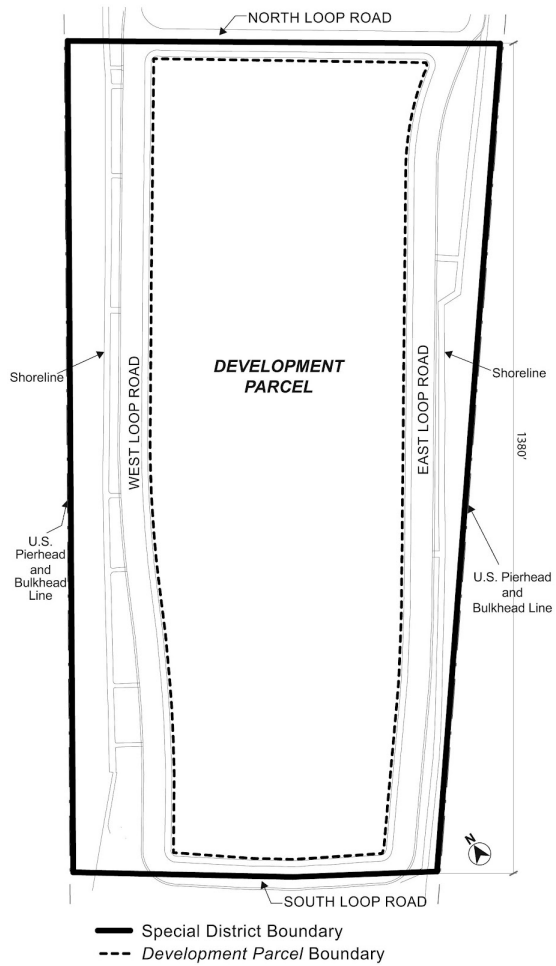

APPENDIX A - Special Southern Roosevelt Island District Plan

LAST AMENDED
5/8/2013

Map 1 – Special Southern Roosevelt Island District, Development Parcel and Loop Road