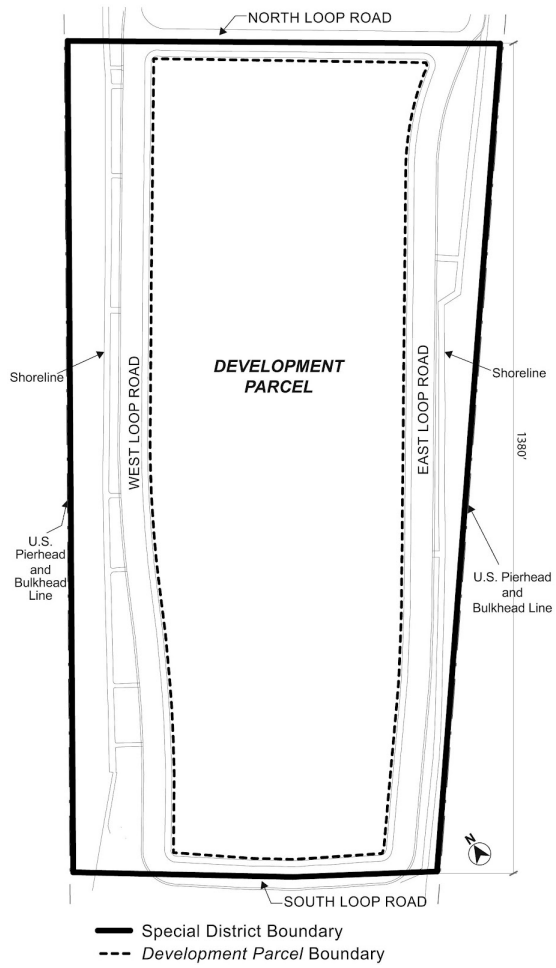

Zoning Resolution

THE CITY OF NEW YORK

Eric Adams, Mayor

CITY PLANNING COMMISSION

Daniel R. Garodnick, Chair

APPENDIX A

File generated by <https://zr.planning.nyc.gov> on 2/22/2025

APPENDIX A - Special Southern Roosevelt Island District Plan

LAST AMENDED
5/8/2013

Map 1 – Special Southern Roosevelt Island District, Development Parcel and Loop Road

Map 2 – Public Access Areas

NOTE:
FOR ILLUSTRATIVE PURPOSES ONLY. ACTUAL LOCATIONS OF PUBLIC ACCESS AREAS MAY VARY PURSUANT TO SECTION 133-30.