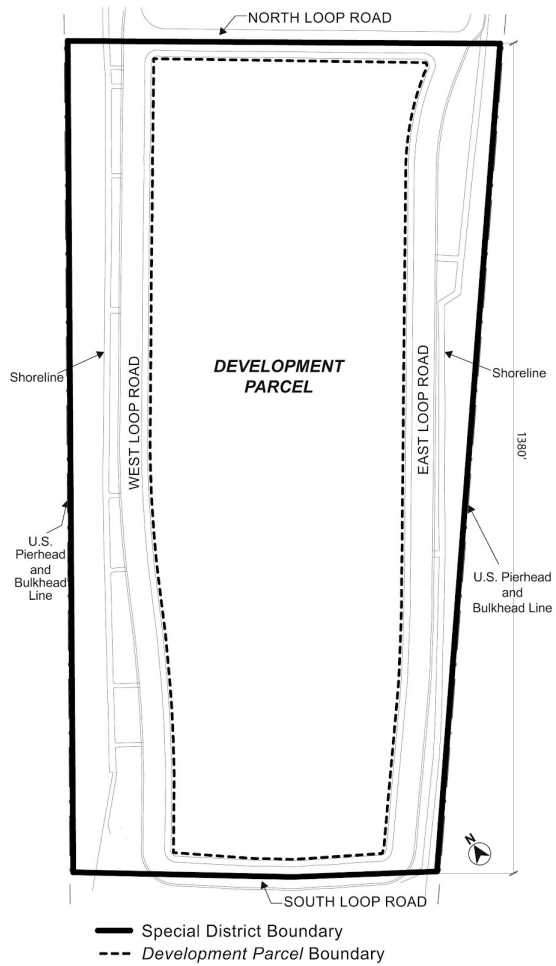

APPENDIX A - Special Southern Roosevelt Island District Plan

LAST AMENDED

5/8/2013

Map 1 – Special Southern Roosevelt Island District, Development Parcel and Loop Road