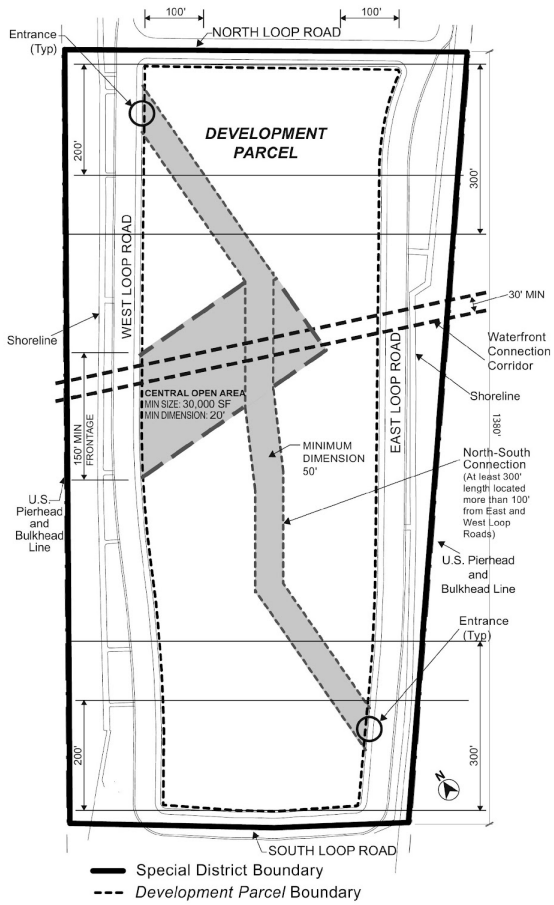

Map 2 – Public Access Areas