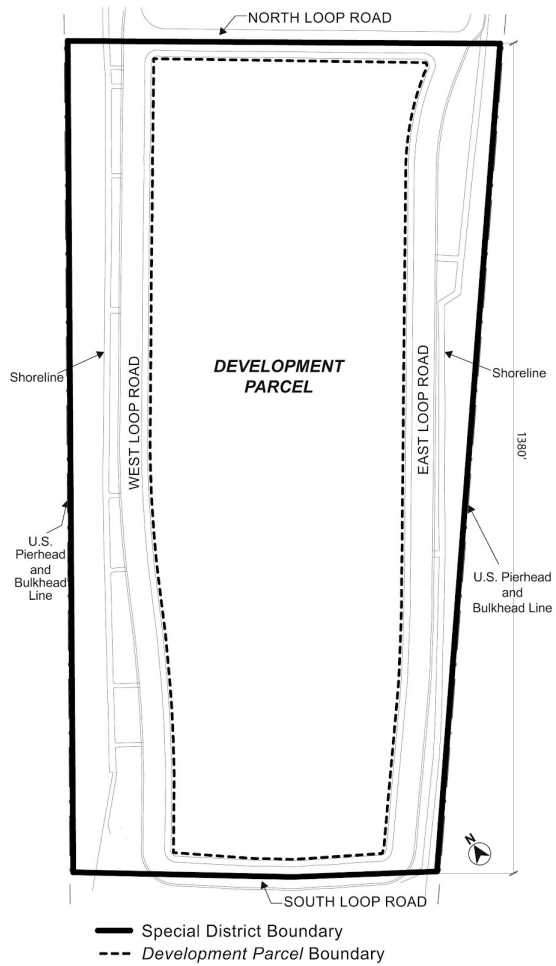

# APPENDIX A

File generated by <https://zr.planning.nyc.gov> on 12/18/2024

# APPENDIX A - Special Southern Roosevelt Island District Plan

LAST AMENDED

5/8/2013

## Map 1 – Special Southern Roosevelt Island District, Development Parcel and Loop Road