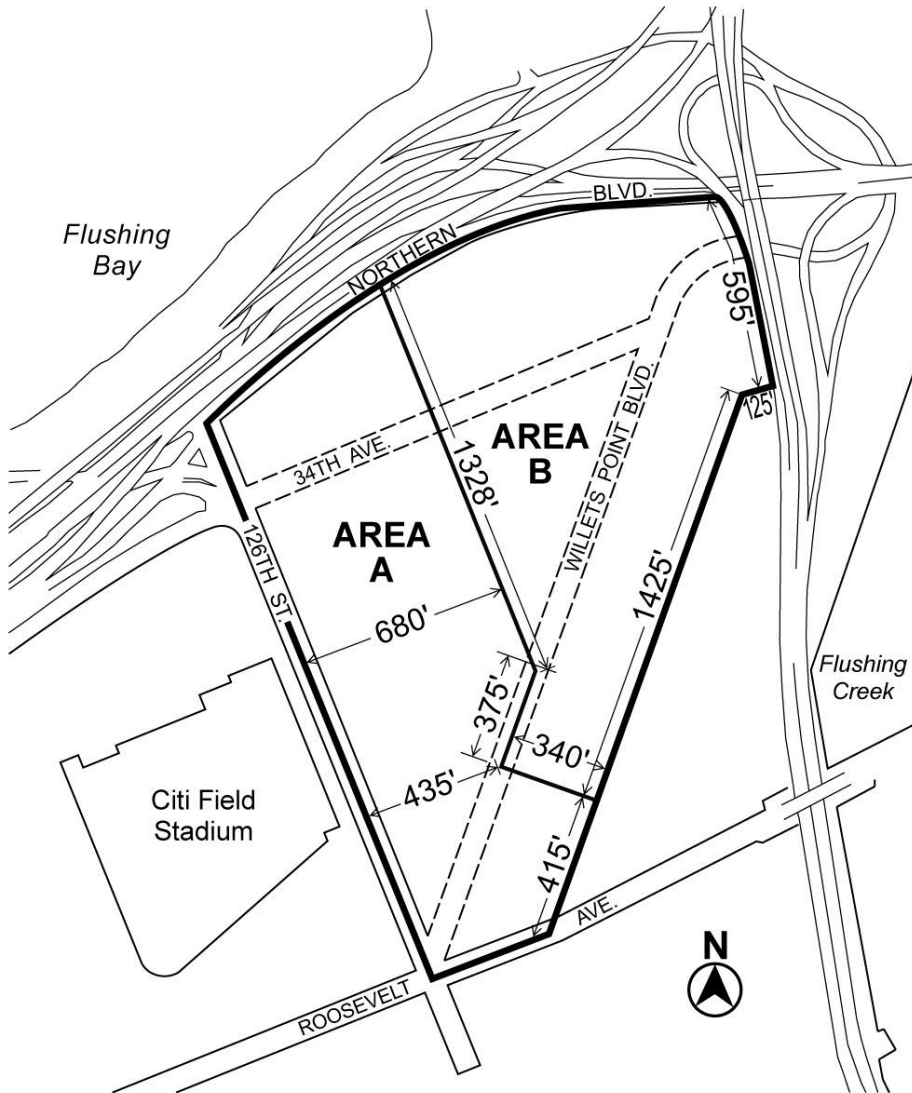

# **Appendix A**

File generated by <https://zr.planning.nyc.gov> on 5/19/2026

# Appendix A - Special Willets Point District Plan

LAST AMENDED

11/13/2008

Map 1 - Special Willets Point District Plan

- Special Willets Point District Boundary
- - - Present or Former Street

Map 2 - Location Requirements for Convention Center, Cinema and Office Tower

- Special Willets Point District Boundary
- Convention Center Location
- ▨ Cinema and Office Tower Location

### Map 3 - Height Limits

— Special Willets Point District Boundary

■ Outer Approach Surface

▨ Inner Approach Surface

NOTE: Height Limits are measured Above Mean Sea Level (AMSL)

Map 4 - Locations of Tower Walls without Setbacks