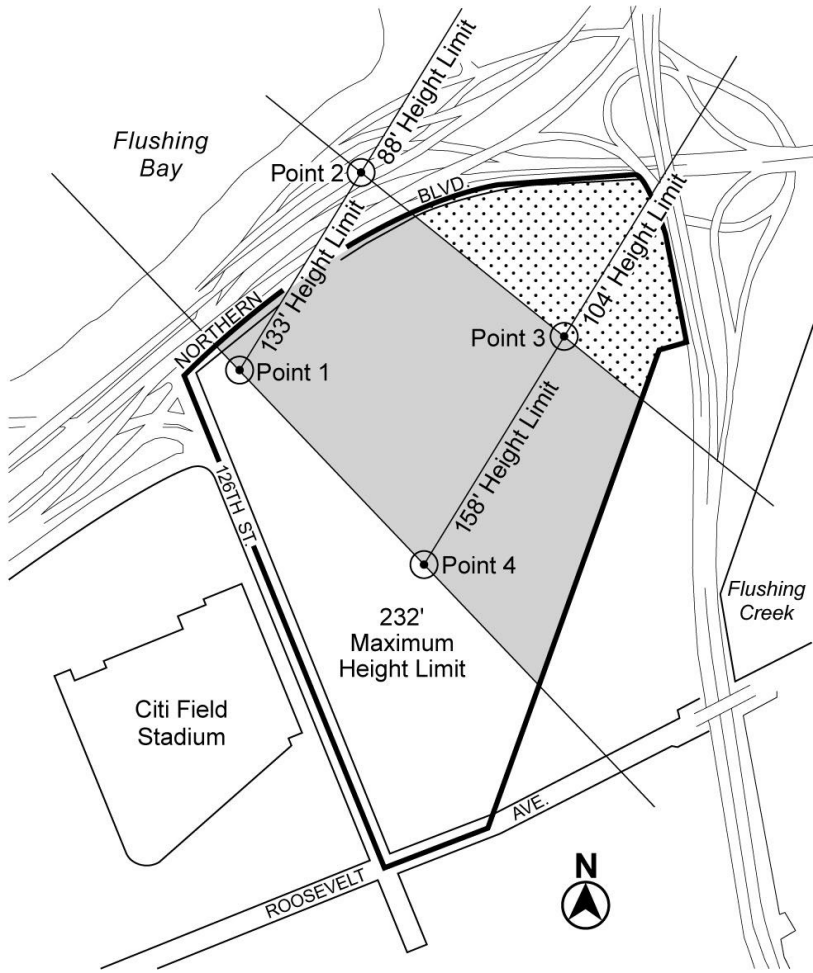

# **Appendix A**

File generated by <https://zr.planning.nyc.gov> on 5/19/2026

# Appendix A - Special Willets Point District Plan

LAST AMENDED

11/13/2008

Map 1 - Special Willets Point District Plan

- Special Willets Point District Boundary
- - - Present or Former Street

Map 2 - Location Requirements for Convention Center, Cinema and Office Tower

- Special Willets Point District Boundary
- Convention Center Location
- ▨ Cinema and Office Tower Location

### Map 3 - Height Limits

— Special Willets Point District Boundary

■ Outer Approach Surface

▨ Inner Approach Surface

NOTE: Height Limits are measured Above Mean Sea Level (AMSL)

Map 4 - Locations of Tower Walls without Setbacks