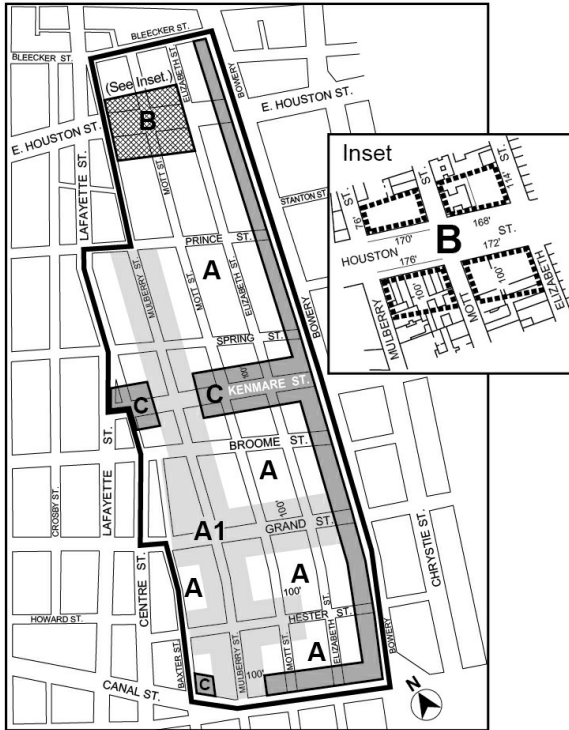

Zoning Resolution

THE CITY OF NEW YORK

Eric Adams, Mayor

CITY PLANNING COMMISSION

Daniel R. Garodnick, Chair

Appendix A

File generated by <https://zr.planning.nyc.gov> on 2/22/2025

Appendix A - Special Little Italy District Map

LAST AMENDED

11/16/1989

- District Boundary
- A** Preservation Area
- A1** Mulberry Street Regional Spine
- B** Houston Street Corridor
- C** Bowery, Canal, Kenmare Street Corridor