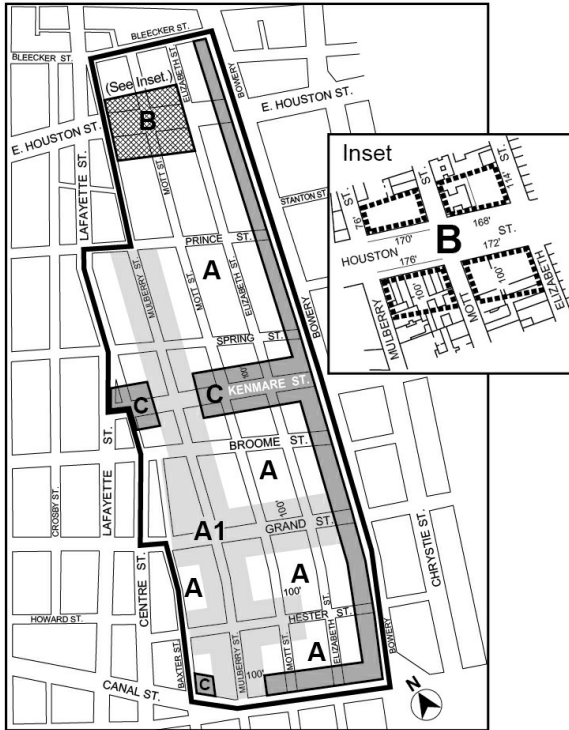

Zoning Resolution

THE CITY OF NEW YORK

Eric Adams, Mayor

CITY PLANNING COMMISSION

Daniel R. Garodnick, Chair

Appendix A

File generated by <https://zr.planning.nyc.gov> on 3/31/2025

Appendix A - Special Little Italy District Map

LAST AMENDED

11/16/1989

- District Boundary
- A** Preservation Area
- A1** Mulberry Street Regional Spine
- B** Houston Street Corridor
- C** Bowery, Canal, Kenmare Street Corridor