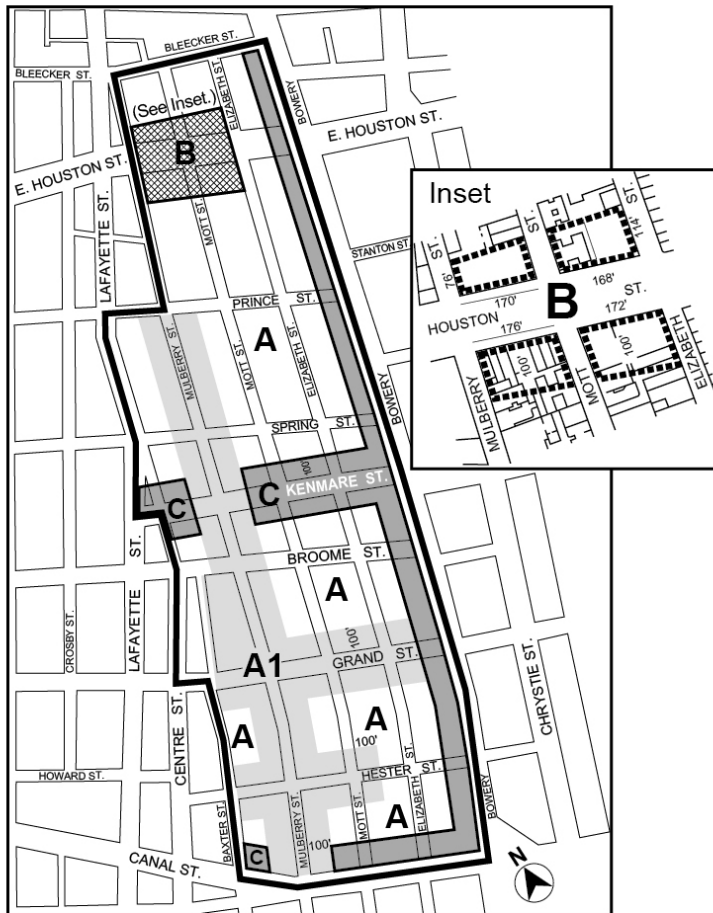

Zoning Resolution

THE CITY OF NEW YORK
Zohran K. Mamdani, Mayor

CITY PLANNING COMMISSION
Sideya Sherman, Chair

Appendix A

File generated by <https://zr.planning.nyc.gov> on 7/8/2026

Appendix A - Special Little Italy District Map

LAST AMENDED

11/16/1989

-  District Boundary
-  A Preservation Area
-  A1 Mulberry Street Regional Spine
-  B Houston Street Corridor
-  C Bowery, Canal, Kenmare Street Corridor