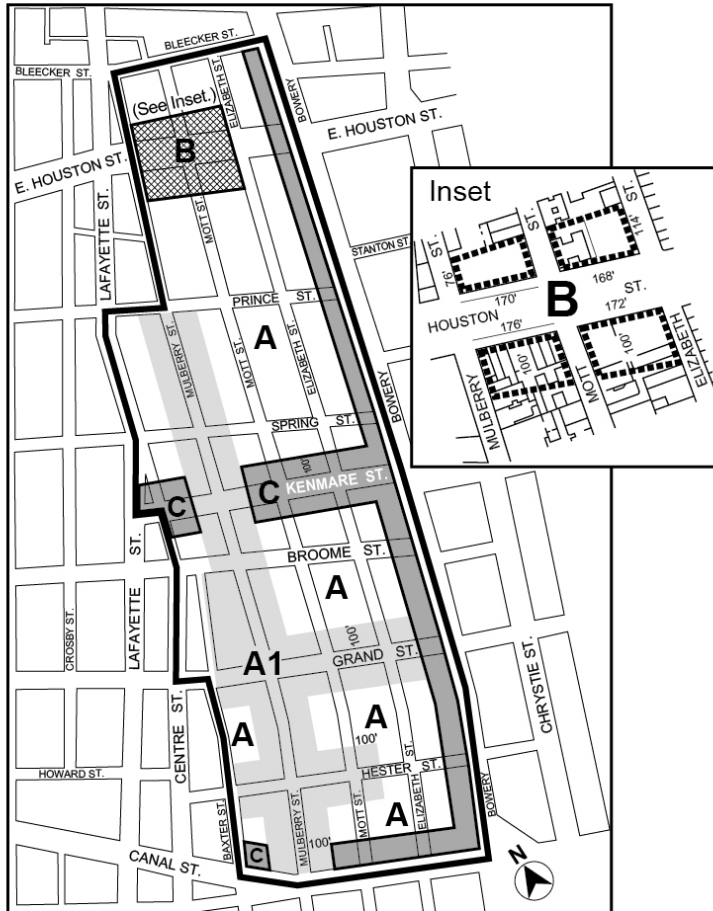

Zoning Resolution

THE CITY OF NEW YORK
Zohran K. Mamdani, Mayor

CITY PLANNING COMMISSION
Sideya Sherman, Chair

Appendix A

File generated by <https://zr.planning.nyc.gov> on 4/20/2026

Appendix A - Special Little Italy District Map

LAST AMENDED

11/16/1989

-  District Boundary
-  A Preservation Area
-  A1 Mulberry Street Regional Spine
-  B Houston Street Corridor
-  C Bowery, Canal, Kenmare Street Corridor