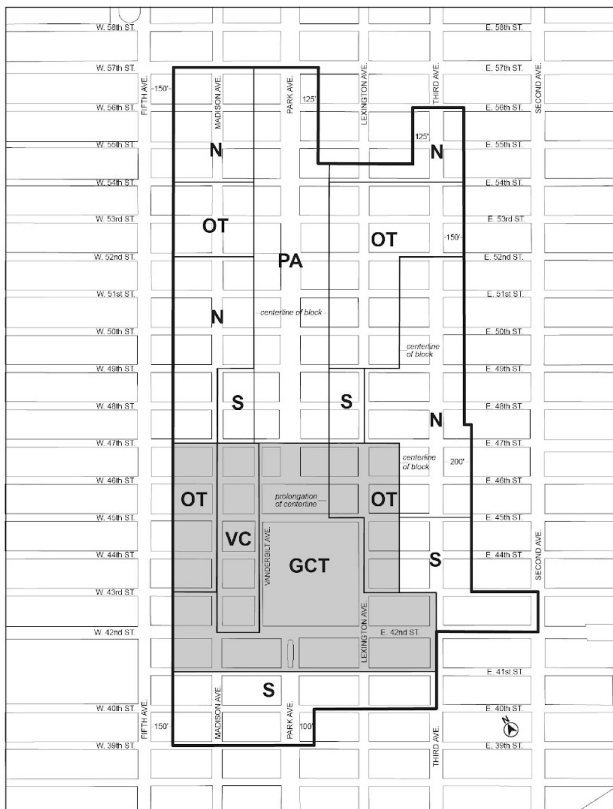

LAST AMENDED

8/14/2025

(8/14/25)

Map 1: Special Midtown District and Subdistricts (81-A1)

(8/9/17)

Map 2: Special East Midtown Subdistrict and Subareas (81-A2)

- East Midtown Subdistrict**
- Grand Central Core Area
- GCT – Grand Central Transit Improvement Zone Subarea
- N – Northern Subarea
- OT – Other Transit Improvement Zone Subarea
- PA – Park Avenue Subarea
- S – Southern Subarea
- VC – Vanderbilt Corridor

(8/14/25)

Map 3: Retail and Street Wall Continuity (81-A3)

(8/14/25)

Map 4: Subway Station and Rail Mass Transit Facility Improvement Areas (81-A4)