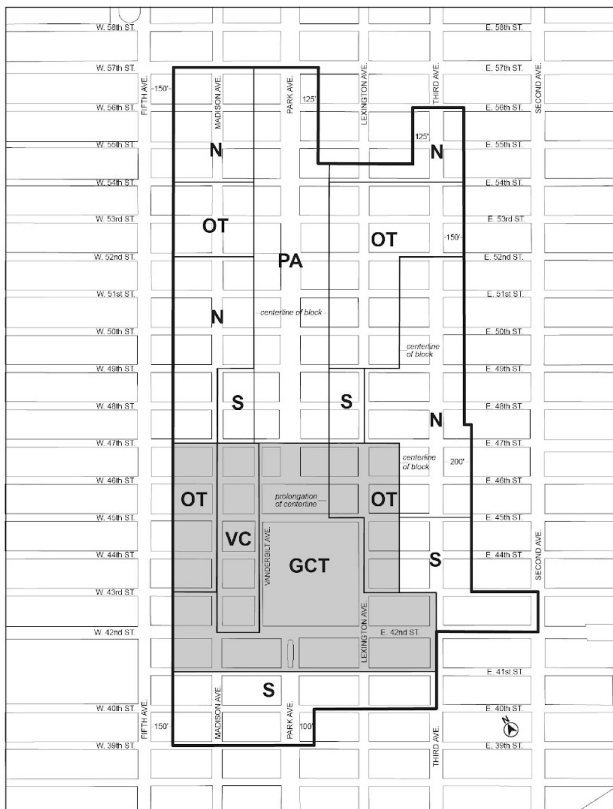

(8/9/17)

Map 2: Special East Midtown Subdistrict and Subareas (81-A2)

- **East Midtown Subdistrict**
- Grand Central Core Area
- GCT – Grand Central Transit Improvement Zone Subarea
- N – Northern Subarea
- OT – Other Transit Improvement Zone Subarea
- PA – Park Avenue Subarea
- S – Southern Subarea
- VC – Vanderbilt Corridor