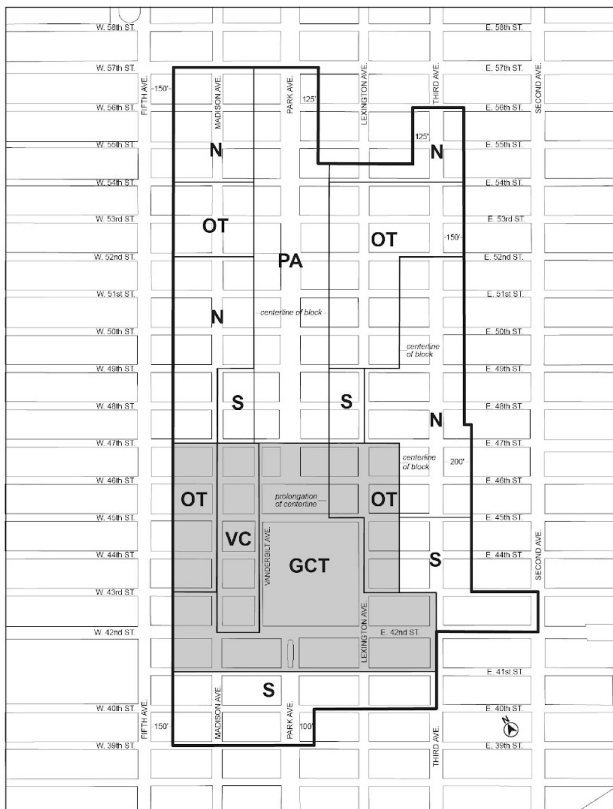

LAST AMENDED

8/14/2025

(8/14/25)

Map 1: Special Midtown District and Subdistricts (81-A1)

(8/9/17)

Map 2: Special East Midtown Subdistrict and Subareas (81-A2)

- East Midtown Subdistrict
- Grand Central Core Area
- GCT - Grand Central Transit Improvement Zone Subarea
- N - Northern Subarea
- OT - Other Transit Improvement Zone Subarea
- PA - Park Avenue Subarea
- S - Southern Subarea
- VC - Vanderbilt Corridor

(8/14/25)

Map 3: Retail and Street Wall Continuity (81-A3)

(8/14/25)

Map 4: Subway Station and Rail Mass Transit Facility Improvement Areas (81-A4)