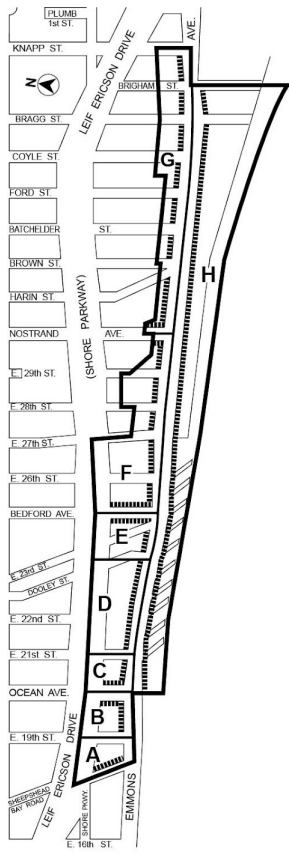

# Appendix A

File generated by <https://zr.planning.nyc.gov> on 7/17/2024

# Appendix A - Special Sheepshead Bay District Map

LAST AMENDED

5/12/2021

(94A)

— Special Sheepshead Bay District  
— Area Boundary

**MANDATORY PROVISIONS**  
▨ Sidewalk Extension Area  
Special Plaza Provisions – Areas A, C and E