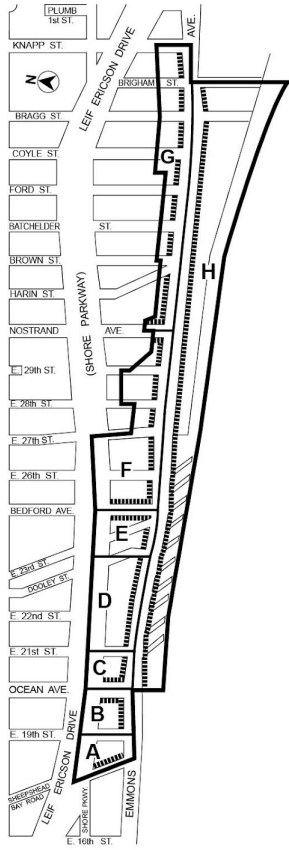

Zoning Resolution

THE CITY OF NEW YORK

Eric Adams, Mayor

CITY PLANNING COMMISSION

Daniel R. Garodnick, Chair

Appendix A

File generated by <https://zr.planning.nyc.gov> on 11/18/2024

Appendix A - Special Sheepshead Bay District Map

LAST AMENDED

5/12/2021

(94A)

— Special Sheepshead Bay District
— Area Boundary

MANDATORY PROVISIONS
▨ Sidewalk Extension Area
Special Plaza Provisions – Areas A, C and E