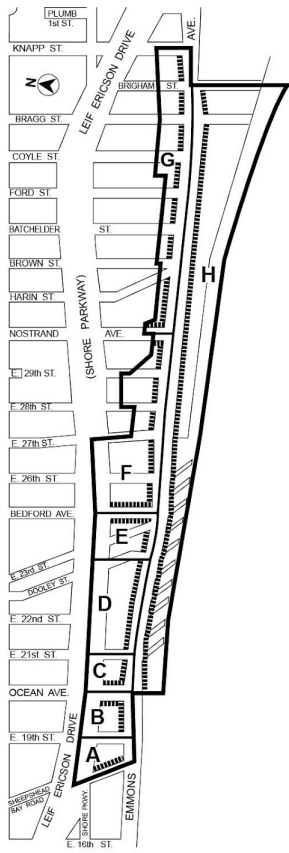

# Appendix A

File generated by <https://zr.planning.nyc.gov> on 2/22/2025

# Appendix A - Special Sheepshead Bay District Map

LAST AMENDED

5/12/2021

(94A)

— Special Sheepshead Bay District  
 — Area Boundary

**MANDATORY PROVISIONS**  
 ■■■■■ Sidewalk Extension Area  
 Special Plaza Provisions – Areas A, C and E