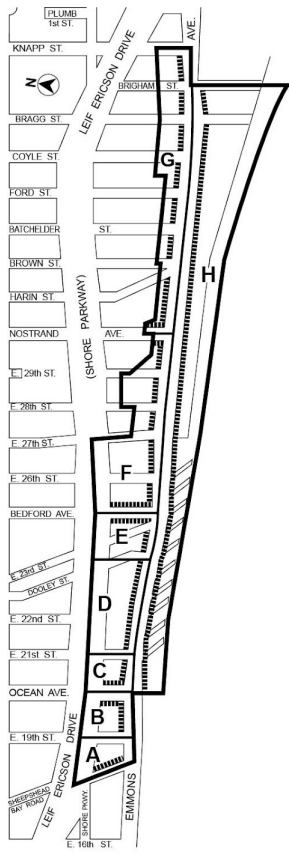

# Appendix A

File generated by <https://zr.planning.nyc.gov> on 3/31/2025

# Appendix A - Special Sheepshead Bay District Map

LAST AMENDED

5/12/2021

(94A)

— Special Sheepshead Bay District  
 — Area Boundary

**MANDATORY PROVISIONS**  
 ■■■■■ Sidewalk Extension Area  
 Special Plaza Provisions – Areas A, C and E