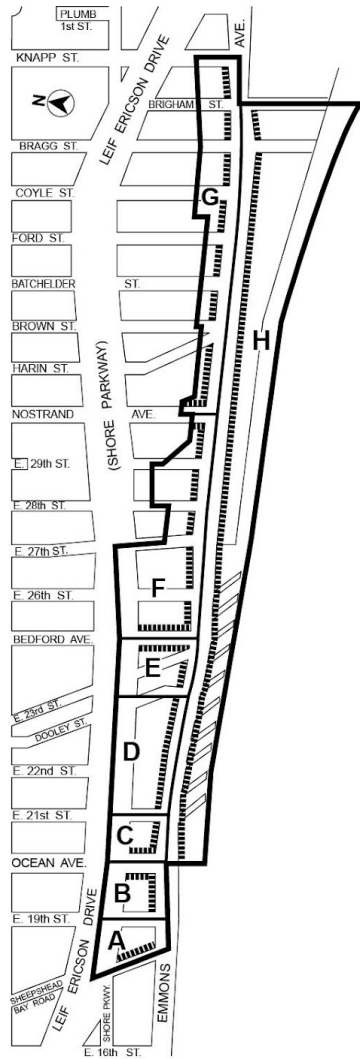

Appendix A - Special Sheepshead Bay District Map

LAST AMENDED

5/12/2021

(94A)

— Special Sheepshead Bay District
— Area Boundary

MANDATORY PROVISIONS
▤ Sidewalk Extension Area
Special Plaza Provisions – Areas A, C and E