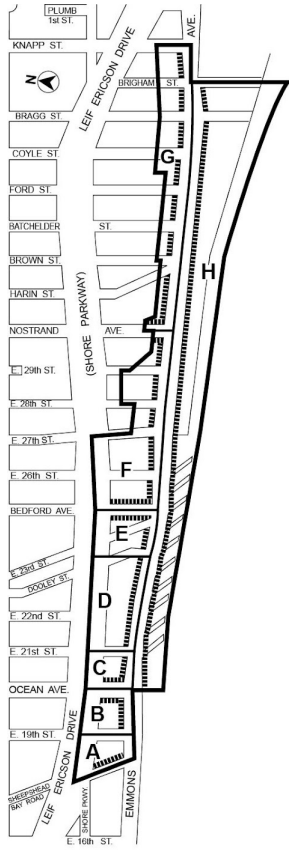

# Appendix A

File generated by <https://zr.planning.nyc.gov> on 1/18/2025

# Appendix A - Special Sheepshead Bay District Map

LAST AMENDED

5/12/2021

(94A)

— Special Sheepshead Bay District  
— Area Boundary

**MANDATORY PROVISIONS**  
▨ Sidewalk Extension Area  
Special Plaza Provisions – Areas A, C and E