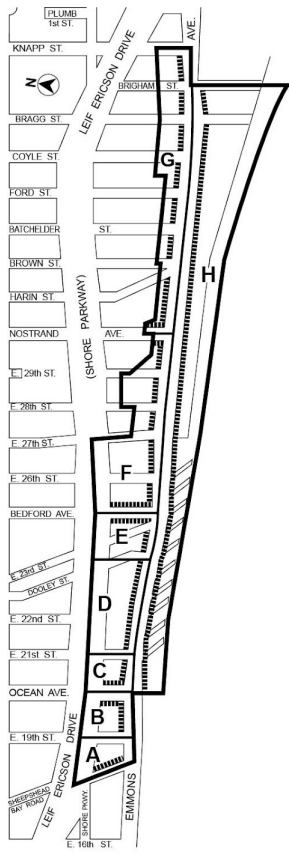

Appendix A - Special Sheepshead Bay District Map

LAST AMENDED

5/12/2021

(94A)

— Special Sheepshead Bay District
— Area Boundary

MANDATORY PROVISIONS
▨ Sidewalk Extension Area
Special Plaza Provisions – Areas A, C and E