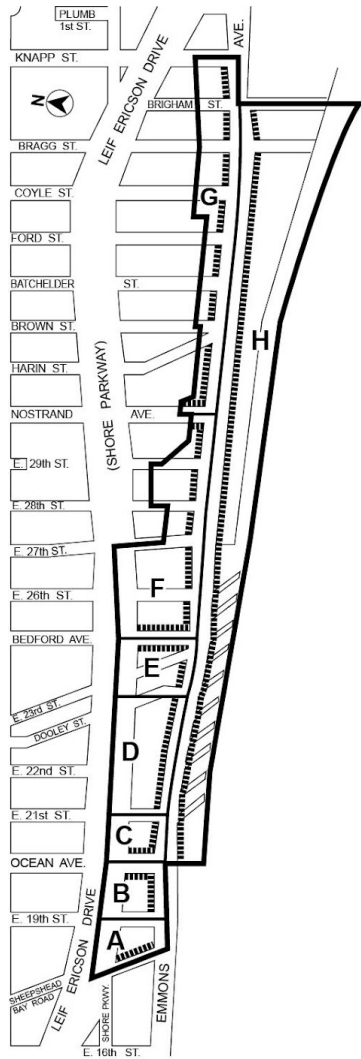

Zoning Resolution

THE CITY OF NEW YORK
Zohran K. Mamdani, Mayor

CITY PLANNING COMMISSION
Sideya Sherman, Chair

Appendix A

File generated by <https://zr.planning.nyc.gov> on 6/11/2026

Appendix A - Special Sheepshead Bay District Map

LAST AMENDED

5/12/2021

(94A)

— Special Sheepshead Bay District
 — Area Boundary

MANDATORY PROVISIONS

▨ Sidewalk Extension Area
 Special Plaza Provisions – Areas A, C and E