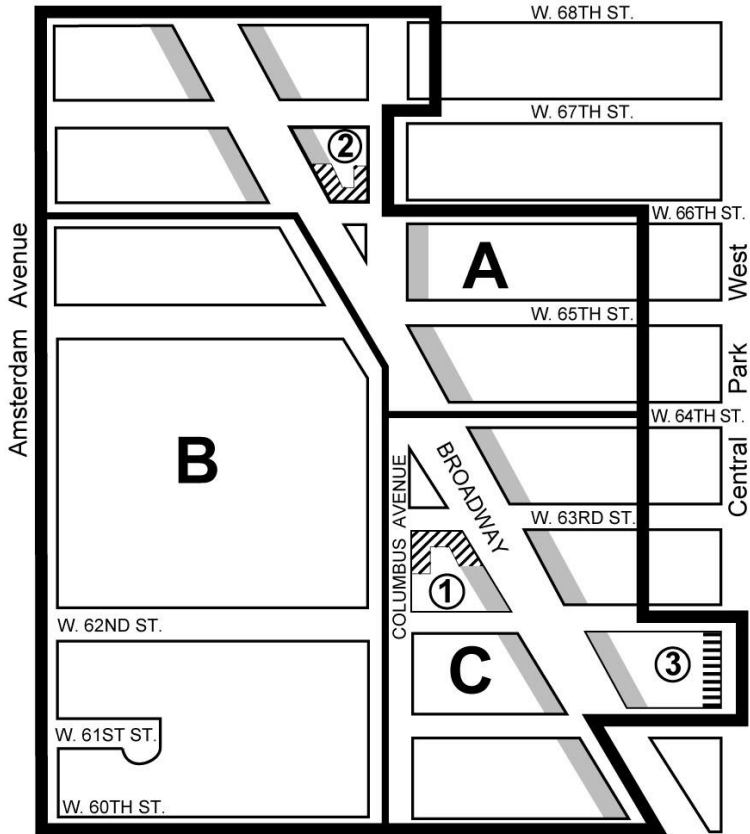

Zoning Resolution

THE CITY OF NEW YORK
Zohran K. Mamdani, Mayor

CITY PLANNING COMMISSION
Sideya Sherman, Chair

Appendix A

File generated by <https://zr.planning.nyc.gov> on 4/4/2026

Appendix A - Special Lincoln Square District Plan

LAST AMENDED

2/9/1994

-  Special Lincoln Square District Boundary
-  Subdistrict
-  Required 85' Street Wall
-  Required 125' Street Wall
-  Required 150' Street Wall
-  Development Block