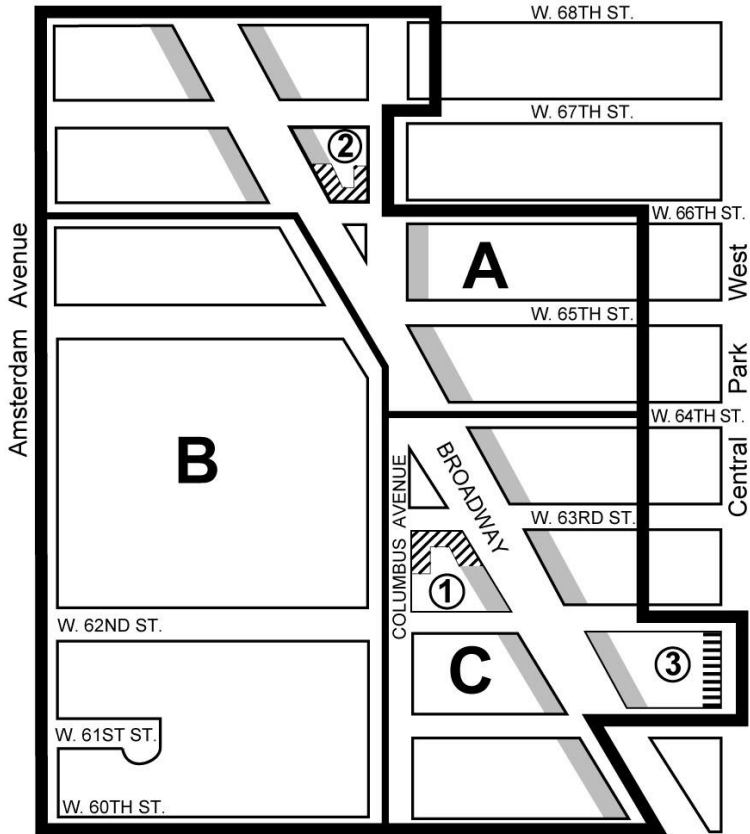

Zoning Resolution

THE CITY OF NEW YORK
Zohran K. Mamdani, Mayor

CITY PLANNING COMMISSION
Sideya Sherman, Chair

Appendix A

File generated by <https://zr.planning.nyc.gov> on 6/11/2026

Appendix A - Special Lincoln Square District Plan

LAST AMENDED

2/9/1994

-  *Special Lincoln Square District Boundary*
-  Subdistrict
-  Required 85' Street Wall
-  Required 125' Street Wall
-  Required 150' Street Wall
-  Development Block