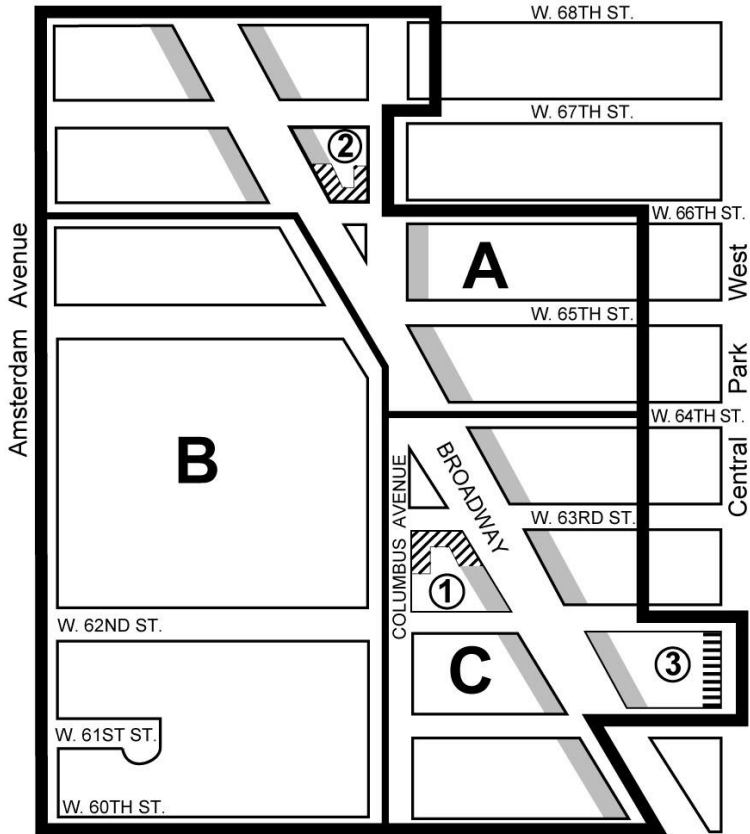

Zoning Resolution

THE CITY OF NEW YORK
Zohran K. Mamdani, Mayor

CITY PLANNING COMMISSION
Sideya Sherman, Chair

Appendix A

File generated by <https://zr.planning.nyc.gov> on 7/2/2026

Appendix A - Special Lincoln Square District Plan

LAST AMENDED

2/9/1994

-  Special Lincoln Square District Boundary
-  Subdistrict
-  Required 85' Street Wall
-  Required 125' Street Wall
-  Required 150' Street Wall
-  Development Block