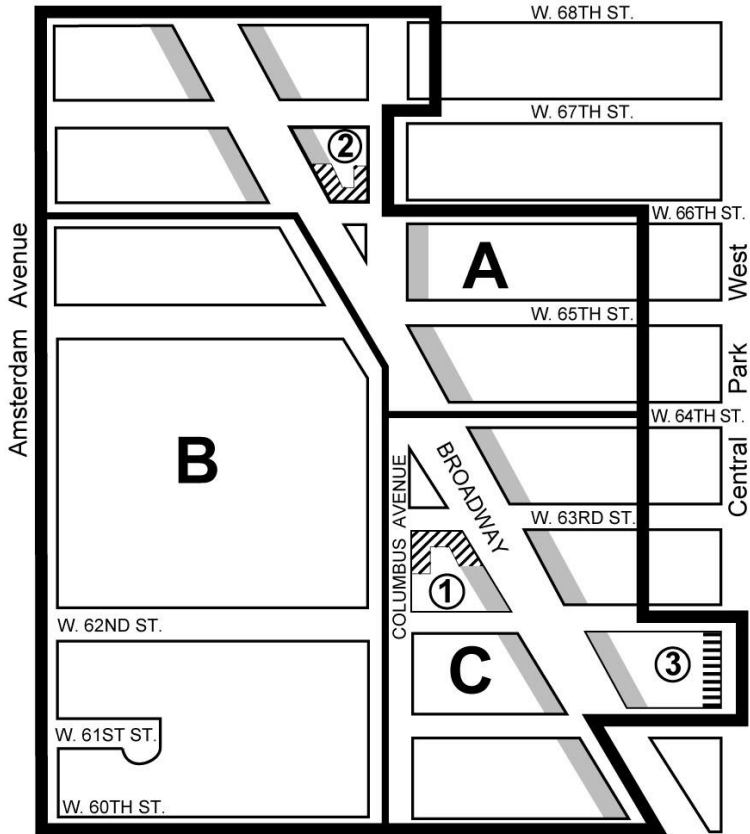

Zoning Resolution

THE CITY OF NEW YORK
Zohran K. Mamdani, Mayor

CITY PLANNING COMMISSION
Sideya Sherman, Chair

Appendix A

File generated by <https://zr.planning.nyc.gov> on 4/5/2026

Appendix A - Special Lincoln Square District Plan

LAST AMENDED

2/9/1994

-  *Special Lincoln Square District Boundary*
-  Subdistrict
-  Required 85' Street Wall
-  Required 125' Street Wall
-  Required 150' Street Wall
-  Development Block