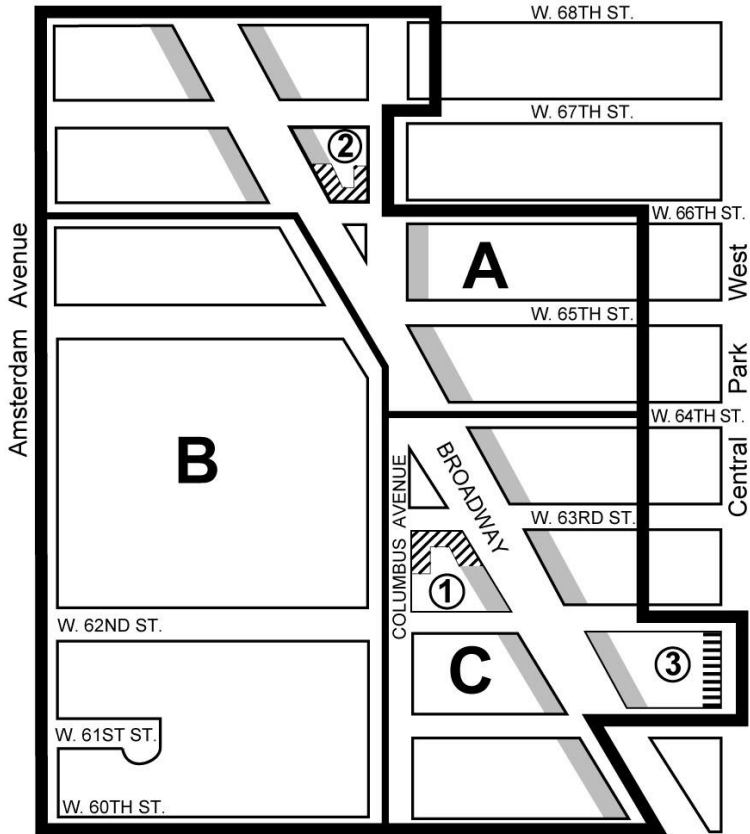

Zoning Resolution

THE CITY OF NEW YORK
Zohran K. Mamdani, Mayor

CITY PLANNING COMMISSION
Sideya Sherman, Chair

Appendix A

File generated by <https://zr.planning.nyc.gov> on 4/3/2026

Appendix A - Special Lincoln Square District Plan

LAST AMENDED

2/9/1994

-  *Special Lincoln Square District Boundary*
-  Subdistrict
-  Required 85' Street Wall
-  Required 125' Street Wall
-  Required 150' Street Wall
-  Development Block