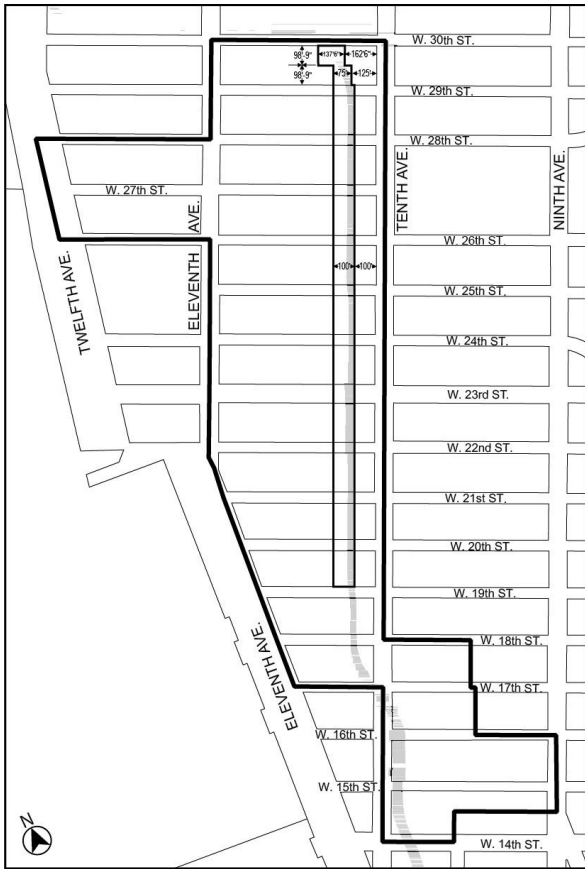

Zoning Resolution

THE CITY OF NEW YORK

Eric Adams, Mayor

CITY PLANNING COMMISSION

Daniel R. Garodnick, Chair

Appendix B

File generated by <https://zr.planning.nyc.gov> on 6/30/2024

Appendix B - High Line Transfer Corridor Location

LAST AMENDED

11/13/2012

- Special West Chelsea District boundary
- High Line Transfer Corridor
- High Line