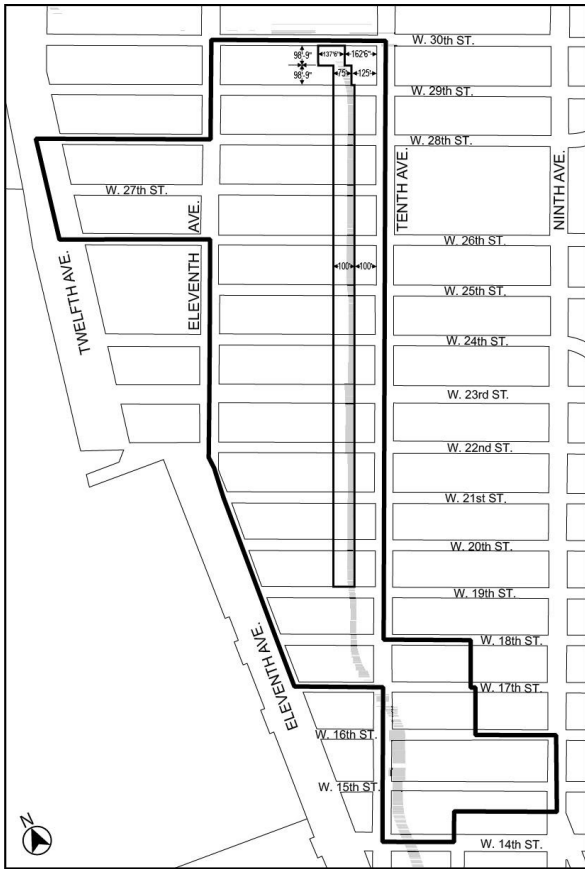

Zoning Resolution

THE CITY OF NEW YORK

Eric Adams, Mayor

CITY PLANNING COMMISSION

Daniel R. Garodnick, Chair

Appendix B

File generated by <https://zr.planning.nyc.gov> on 1/21/2025

Appendix B - High Line Transfer Corridor Location

LAST AMENDED

11/13/2012

- Special West Chelsea District boundary
- High Line Transfer Corridor
- High Line