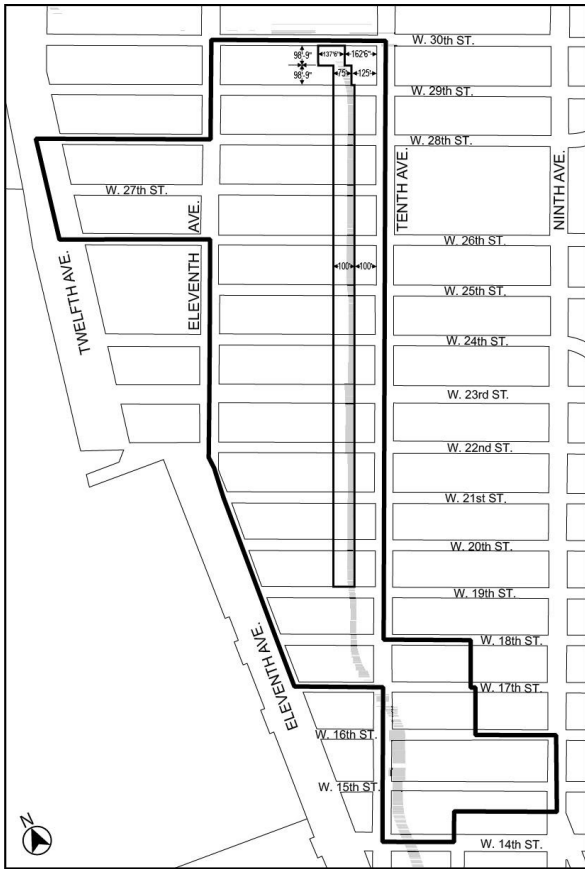

Zoning Resolution

THE CITY OF NEW YORK

Eric Adams, Mayor

CITY PLANNING COMMISSION

Daniel R. Garodnick, Chair

Appendix B

File generated by <https://zr.planning.nyc.gov> on 3/31/2025

Appendix B - High Line Transfer Corridor Location

LAST AMENDED

11/13/2012

-  Special West Chelsea District boundary
-  High Line Transfer Corridor
-  High Line