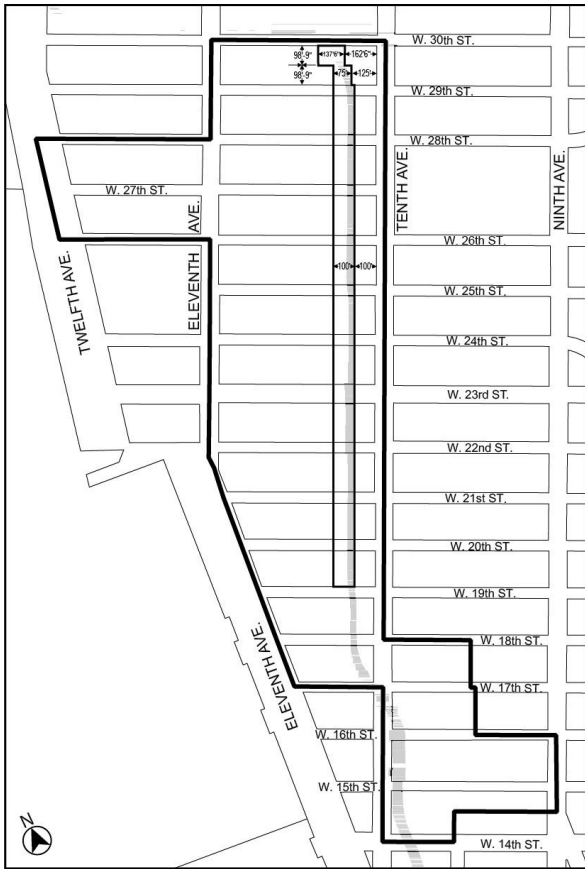

Zoning Resolution

THE CITY OF NEW YORK

Eric Adams, Mayor

CITY PLANNING COMMISSION

Daniel R. Garodnick, Chair

Appendix B

File generated by <https://zr.planning.nyc.gov> on 11/5/2024

Appendix B - High Line Transfer Corridor Location

LAST AMENDED

11/13/2012

-  Special West Chelsea District boundary
-  High Line Transfer Corridor
-  High Line