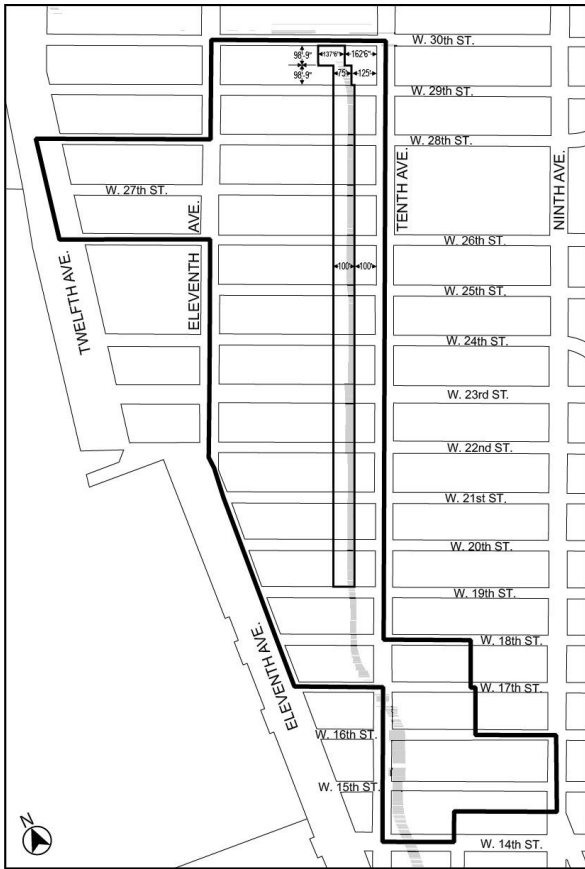

# Appendix B

File generated by <https://zr.planning.nyc.gov> on 11/21/2024

# Appendix B - High Line Transfer Corridor Location

LAST AMENDED

11/13/2012

-  Special West Chelsea District boundary
-  High Line Transfer Corridor
-  High Line