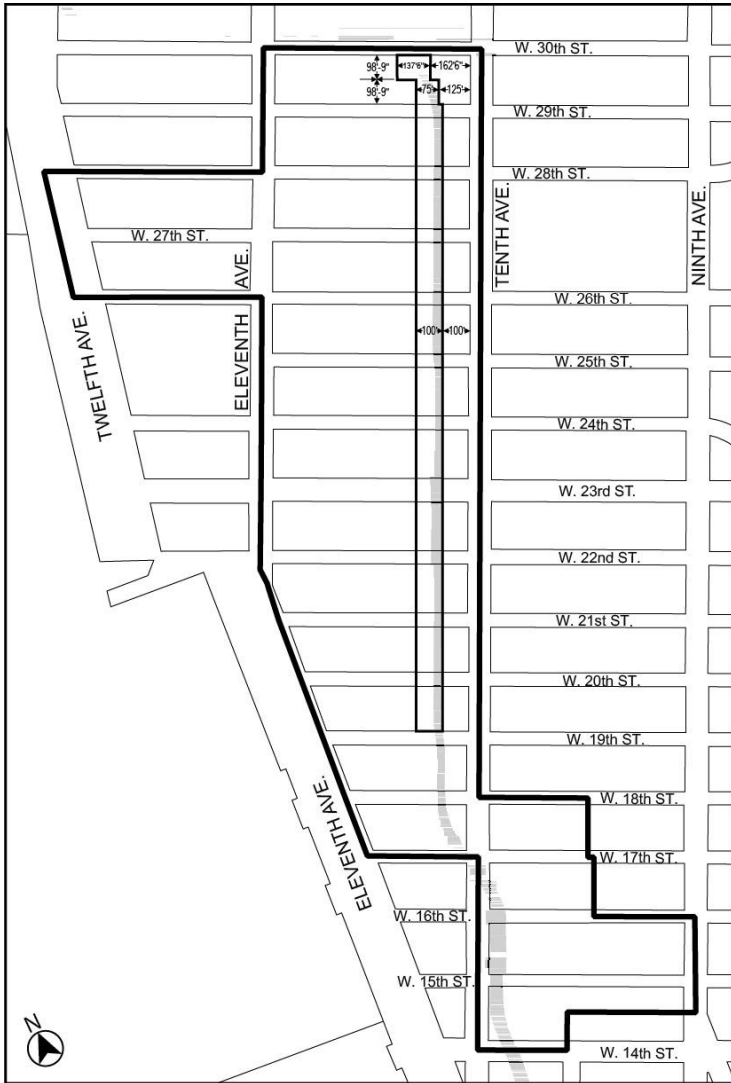

Zoning Resolution

THE CITY OF NEW YORK
Zohran K. Mamdani, Mayor

CITY PLANNING COMMISSION
Sideya Sherman, Chair

Appendix B

File generated by <https://zr.planning.nyc.gov> on 7/2/2026

Appendix B - High Line Transfer Corridor Location

LAST AMENDED

11/13/2012

- Special West Chelsea District boundary
- High Line Transfer Corridor
- High Line