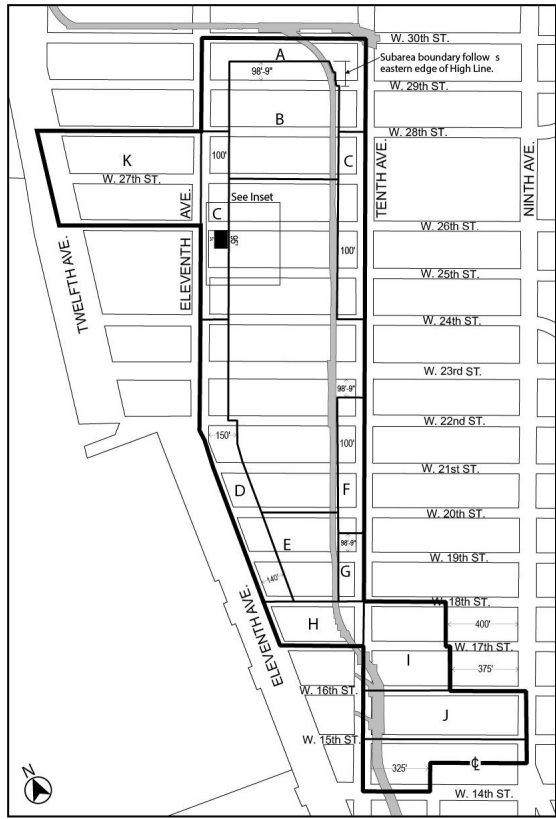

Zoning Resolution

THE CITY OF NEW YORK

Eric Adams, Mayor

CITY PLANNING COMMISSION

Daniel R. Garodnick, Chair

Appendix A

File generated by <https://zr.planning.nyc.gov> on 7/17/2024

Appendix A - Special West Chelsea District and Subareas

LAST AMENDED

11/13/2012

- Special West Chelsea District boundary
- Subarea boundary
- High Line
- Transit Facility