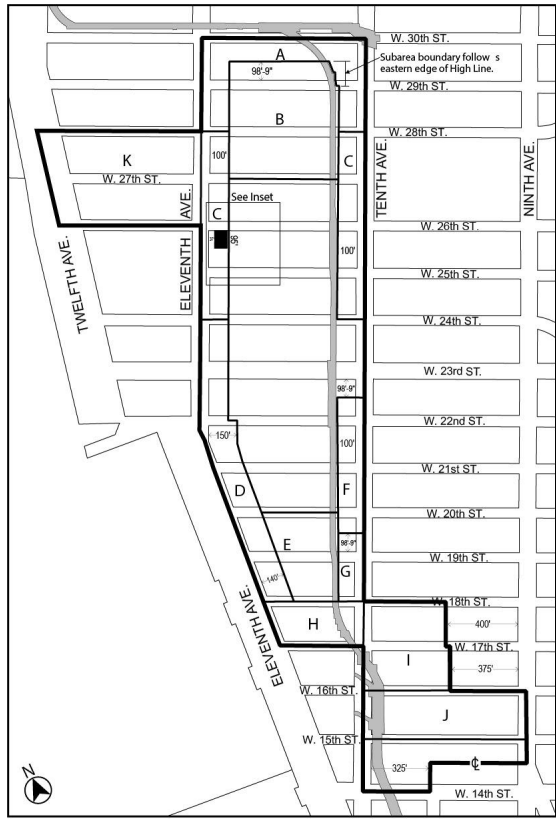

Appendix A - Special West Chelsea District and Subareas

LAST AMENDED

11/13/2012

- Special West Chelsea District boundary
- Subarea boundary
- High Line
- Transit Facility